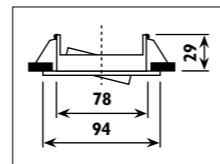

CC39

CC39 Die-cast aluminium body with twist-off ring												
CB44 - CC44 Die-cast aluminium body												
Code	Class	IP	QC	Lamp/s	Cutout	Clearance	Feature/s	Colour/s		Accessories		
				12v GU5,3 MR16 Transformer required	(mm)	Height (mm)	Tilt	Satin chrome	White	Conversion bracket B 56	Slab box & Slab lid L 4-6	
CB44	III	20	22	50w	•	Ø 63	60	•	•	HG11	•	
CC39	III	20	22	50w	•	Ø 82	65	20°	•	HG11	•	
CC44	III	20	22	50w	•	Ø 72	60	35°	•	HG11	•	

CNC aluminium body												
Code	Class	IP	QC	Lamp/s	Cutout	Clearance	Feature/s	Colour/s	Accessories			
				12v GU5,3 MR16 Transformer required	(mm)	Height (mm)	Tilt	Aluminium	Conversion bracket B 56	Slab box & Slab lid L 4-6		
CB76	III	20	32	50w	•	Ø 60	70	•	HG11	•		
CB77	III	20	32	50w	•	Ø 60	70	•	HG11	•		
CC77	III	20	32	50w	•	Ø 67	70	43°	HG11	•