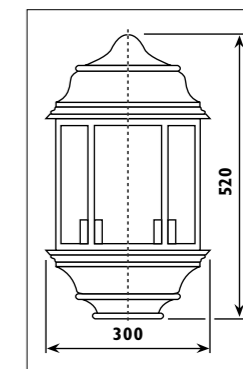

LS220

Die-cast aluminium body with glass lens								
Code	Class	IP	QC	Lamp/s		Colour/s		
				Base	Max	Black	White	
LS218	I	44	22	E27	1 x 100w	•		•
LS220	I	44	22	E27	2 x 60w	•		•