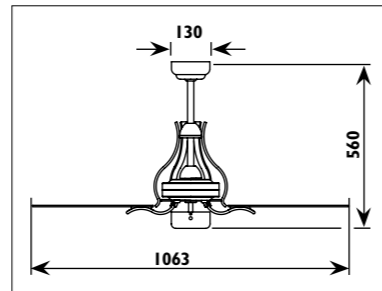

80W Motor

52W Motor

60W Motor

JX05

60W Motor

Wooden body with wooden blades						
Code	Class	IP	QC	Feature/s		Colour/s
				3 Speed	Adjusts for sloped ceiling	Antique brown body Dark wood blades
JX04	I	20	21	•	•	•
JX05	I	20	21	•	•	•

Metal body with wooden blades										
Code	Class	IP	QC	Lamp/s		Feature/s		Remote control (included)	Colour/s	
				Base	Max	3 Speed	Adjusts for sloped ceiling		Chrome	Satin nickel
JX0004RB	I	20	21	E27	2 x 60w	•	•	•	•	•
JX0005SN	I	20	21	E27	2 x 60w	•	•	•	•	•