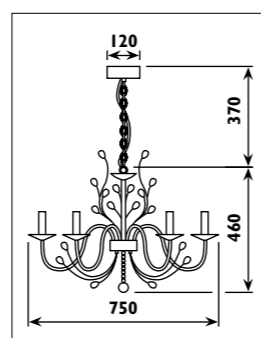

JP172

Metal body with crystal trim						
Code	Class	IP	QC	Lamp/s		Colour/s
				Base	Max	
JP171	I	20	31	E14	6 x 40w	•
JP172	I	20	31	E14	8 x 40w	•

Metal body with glass teardrop beads						
Code	Class	IP	QC	Lamp/s		Colour/s
				Base	Max	
PF42	I	20	21	G4	14 x 10w	•