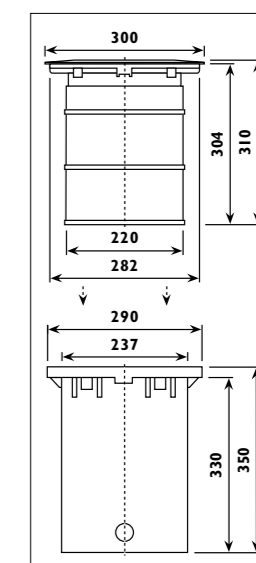

LS536

Stainless steel body, anodised aluminium reflector, glass lens with plastic sleeve									
Code	Class	IP	QC	Base Metal halide	HID lamp/s Max	Gear included	Feature/s Tilt Beam angle	Colour/s Stainless steel	
LS574	I	54	23	Rx7s	150w	•	20° Wide	•	

Stainless steel ring, die-cast aluminium body, anodised aluminium reflector, glass lens with plastic sleeve									
Code	Class	IP	QC	Base Metal halide	HID lamp/s Max	Gear included	Feature/s Asymmetrical lighting	Colour/s Stainless steel	
LS535	I	65	33	Rx7s	70w	•	•	•	
LS536	I	65	33	Rx7s	150w	•	•	•