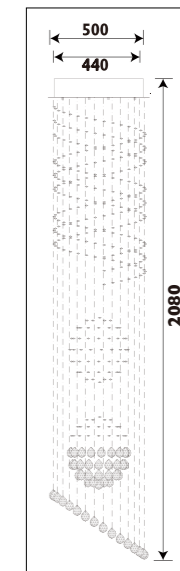

PF77

Metal body with clear crystals						
Code	Class	IP	QC	Lamp/s		Colour/s
				Base	Max	
PF76	I	20	20		7 x 50w	 Chrome body/ Clear crystals

Metal body with clear crystals						
Code	Class	IP	QC	Lamp/s		Colour/s
				Base	Max	
PF77	I	20	20		7 x 50w	 Chrome body/ Clear crystals