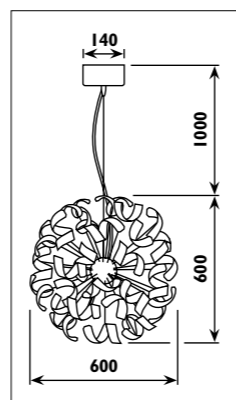

PF107

Metal body							
Code	Class	IP	QC	Base	Lamp/s Max	Driver included	Colour/s
PF107	I	20	21	G4	16 x 20w	•	• Chrome