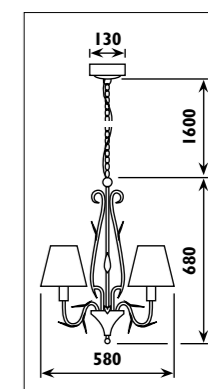

JP195

Metal body with frosted glass shade						
Code	Class	IP	QC	Lamp/s		Colour/s
				Base	Max	
						 Charcoal body Frosted glass shade
JP194	I	20	21	E27	3 x 60w	•
JP195	I	20	21	E27	5 x 60w	•