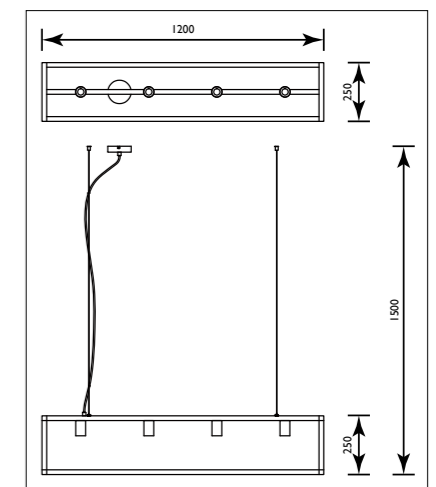

JC0003BL • JC0003CP

JC25 Metal body and shade									
JH65 Metal body with metal, embossed polyresin and glass shade									
Code	Class	IP	QC	Lamp/s		Colour/s			
				Base	Max				
JC25	I	20	20	E27	60w	•	•		
JH65	I	20	21	E27	40w			•	•

JC94 Metal body with opal glass shade									
JC0003CP • JC0003BL Metal body									
Code	Class	IP	QC	Lamp/s		Colour/s			
				Base	Max				
JC94	I	20	21	E27	1 x 60w				•
JC0003CP	I	20	20	E27	4 x 60w	•			
JC0003BL	I	20	20	E27	4 x 60w		•