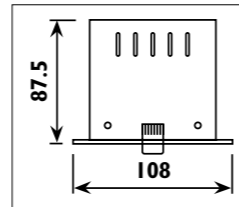

LDL066 • LDL069