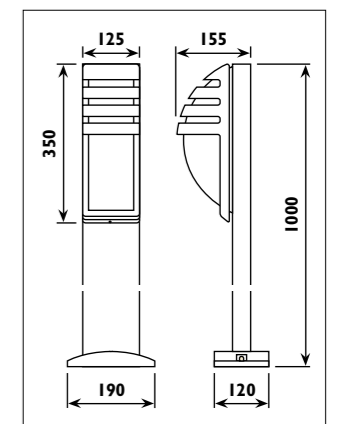

LS454

Die-cast aluminium body with polycarbonate lens							
Code	Class	IP	QC	Lamp/s		Colour/s	Coastal use
				Base	Max		
LS454	I	44	23	E27	60w	Black	Except high corrosion or acidic areas. 3 year warranty against corrosion.