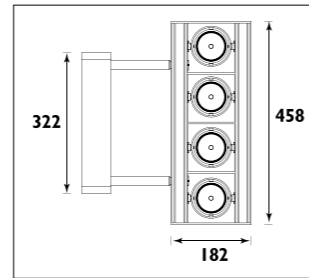

LGX04RHX-SSNW
LGX04RHX-WNW