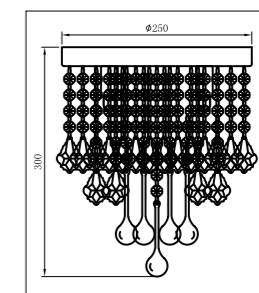

Metal body with glass shades						
Code	Class	IP	QC	Lamp/s		Colour/s
				Base	Max	
						 Chrome body White glass
PF65	I	20	21	G9	6 x 40w	•

JY0015

Metal body with crystal droplets						
Code	Class	IP	QC	Lamp/s		Colour/s
				Base	Max	
						 Chrome/clear
JY0015	I	20	24	G9	3 x 40w	•
JY0016	I	20	24	G9	4 x 40w	•
JY0017	I	20	24	E27	1 x 60w	•