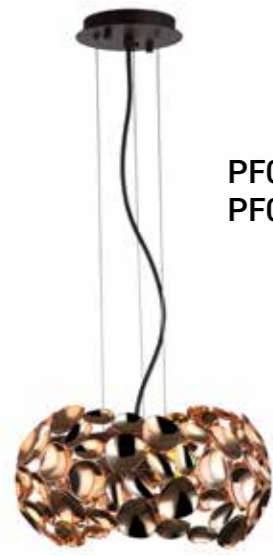

PF0003CH • PF0003RG
PF0003W

PF0003
PF0004
F 16