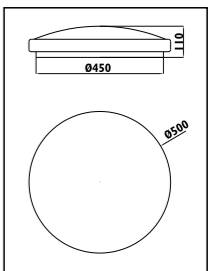

LIM03

Metal body with plastic shade											
Code	Class	IP	QC	Configuration	Lamp/s		Life (hours)	Battery (hours)	Lumen		Colour/s
					LED (4500K) (Factory fitted)	Backup			Normal	Backup	White/silver
LIM01	I	20	21	Backup	6w	3w	35 000	±2-3hrs	420	210	•
LIM02	I	20	21	Backup	10w	5w	35 000	±2-3hrs	700	350	•

Metal body with plastic shade											
Code	Class	IP	QC	Configuration	Lamp/s		Life (hours)	Battery (hours)	Lumen		Colour/s
					LED (4500K) (Factory fitted)	Backup			Normal	Backup	White
LIM01	I	20	21	Backup	6w	3w	35 000	±2-3hrs	420	210	•
LIM02	I	20	21	Backup	10w	5w	35 000	±2-3hrs	700	350	•
LIM03	I	20	21	Backup	20w	6w	35 000	±2-3hrs	1400	420	•