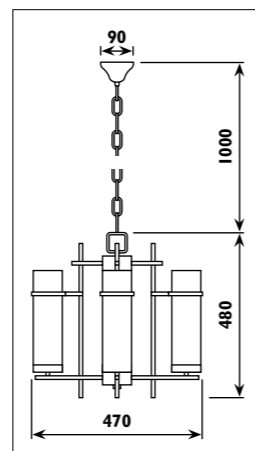

JP422 • JP423
F 24

JP422

JP512 • JP513
F 30

Metal body with clear glass shades						
Code	Class	IP	QC	Lamp/s		Colour/s
				Base	Max	
JP422	I	20	21	E14	6 x 40w	•
JP423	I	20	21	E14	8 x 40w	•

Metal body with clear glass shade						
Code	Class	IP	QC	Lamp/s		Colour/s
				Base	Max	
JP512	I	20	21	E27	3 x 40w	•
JP513	I	20	21	E27	5 x 40w	•