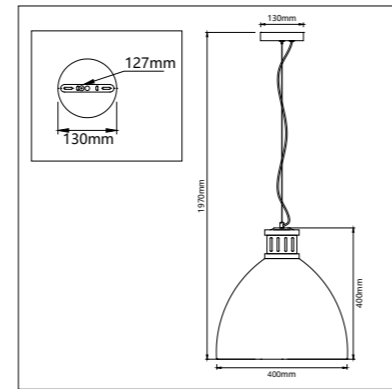

PF0014WH • PF0014GY
PF0014GR