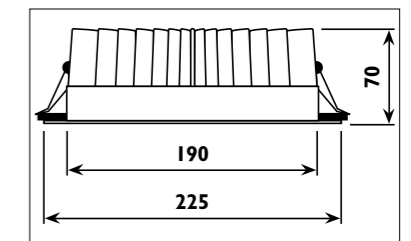

LDL032

Die-cast aluminium body with acrylic lens										
Code	Class	IP	QC	Lamp/s		Dimmable	Cutout (mm)	Lumen		Colour/s White
				LED (Factory fitted) 3000K	6000K			3000K	4000k	
LDL030	II	44	22	8w	8w	.	Ø 92	680Lm	700Lm	.
LDL031	II	44	22	22w	22w	.	Ø 170	1900Lm	2000Lm	.
LDL032	II	44	22	35w	35w	.	Ø 195	2900Lm	3000Lm	.