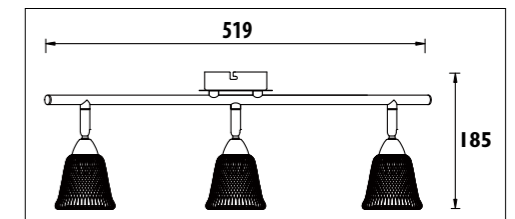

EX0009CH

Metal body							
Code	Class	IP	QC	Lamp/s		Colour/s	
				Base	Max	White/chrome	Satin chrome/chrome
EX0004SCCH	I	20	20	GU10 PAR16	3 x 50w		•
EX0004WHCH	I	20	20	GU10 PAR16	3 x 50w	•	
EX0005SCCH	I	20	20	GU10 PAR16	4 x 50w		•

Metal body						
Code	Class	IP	QC	Lamp/s		Colour/s
				Base	Max	
EX0007CH	I	20	20	G9	2.5w	•
EX0008CH	I	20	20	G9	2 x 2.5w	•
EX0009CH	I	20	20	G9	3 x 2.5w	•
EX0010CH	I	20	20	G9	4 x 2.5w	•