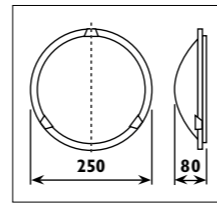

JE12

Metal body with glass shade						
Code	Class	IP	QC	Lamp/s		Colour/s
				Base	Max	
JE12	I	20	20	E27	1 x 60w	•

Metal body with glass shade						
Code	Class	IP	QC	Lamp/s		Colour/s
				Base	Max	
JE13	I	20	20	E27	2 x 60w	•