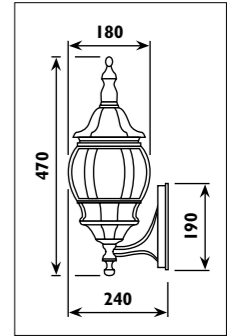

LS486 UP/DOWN