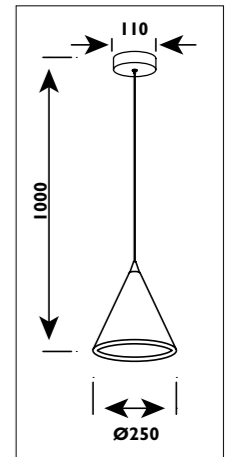

LPN022

Aluminium and plastic body							
Code	Class	IP	QC	Lamp/s LED (Factory fitted) 4000K	Lumen 	Colour/s Aluminium/ black White/ black	
LHB0001ALBL	I	20	21	15w	1300	•	
LHB0002WHBL	I	20	21	50w	4250		•

Aluminium body with acrylic lens						
Code	Class	IP	QC	Lamp/s LED (Factory fitted) 3000K = 8w + 4000K = 12w	Lumen 	Colour/s White
LPN022	I	20	21	20w	1040	•
LPN023	I	20	21	45w	2100	•