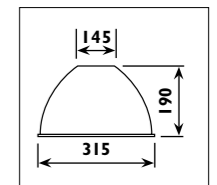

JC26/01

JC26/01 Prismatic acrylic reflector									
JC26/22 Metal body with plastic ceiling cup									
Code	Class	IP	QC	 E27	 Lamp/s Compact fluorescent	 Ballast Included	 Clear	 Black body Black cord and cup	 Satin chrome body Black cord and cup
JC26/01			32				•		
JC26/22	I	20	32	100w	26w	•		•	•