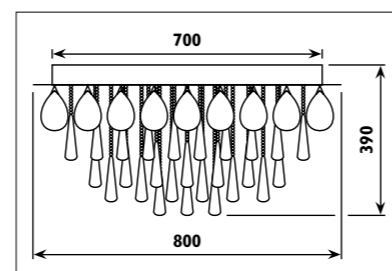

Metal body with crystal droplets							
Code	Class	IP	QC	Lamp/s		Colour/s	
				Base	Max	Transformer included (not dimmable)	Chrome body Clear crystal
JH124	I	20	20	G4	24 x 20w	•	•

JH115 / DUFF

JH115

JD38 / ROMA ROUND