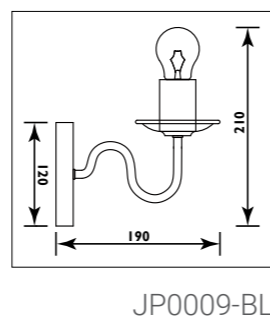

JH0001WH
JH0001GY
E 10-11