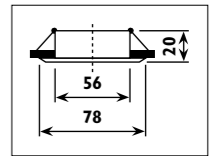

CB76

CC39 Die-cast aluminium body with twist-off ring												
CB44 - CC44 Die-cast aluminium body												
Code	Class	IP	QC	Lamp/s	Cutout	Clearance	Feature/s	Colour/s		Accessories		
				12v GU5,3 MR16 Transformer required	(mm)	Height (mm)	Tilt	Satin chrome	White	Conversion bracket B 56	Slab box & Slab lid L 4-6	
CB44	III	20	22	50w	•	Ø 63	60	•	•	HG11	•	
CC39	III	20	22	50w	•	Ø 82	65	20°	•	HG11	•	
CC44	III	20	22	50w	•	Ø 72	60	35°	•	HG11	•	

CNC aluminium body												
Code	Class	IP	QC	Lamp/s	Cutout	Clearance	Feature/s	Colour/s	Accessories			
				12v GU5,3 MR16 Transformer required	(mm)	Height (mm)	Tilt	Aluminium	Conversion bracket B 56	Slab box & Slab lid L 4-6		
CB76	III	20	32	50w	•	Ø 60	70	•	HG11	•		
CB77	III	20	32	50w	•	Ø 60	70	•	HG11	•		
CC77	III	20	32	50w	•	Ø 67	70	43°	HG11	•