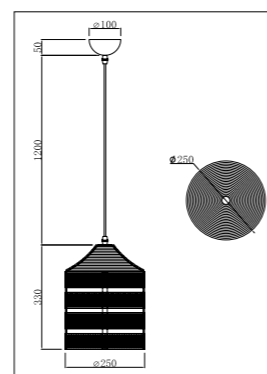

Metal body						
Code	Class	IP	QC	Lamp/s		Colour/s
				Base	Max	
JC157	I	20	21	E27	3 x 40w	•

Recommended décor lamps to compliment above fittings:

CFL003 CFL004 CFL006 LED0035 LED0040

PF0007BL

PF0007BL

PF0008BL