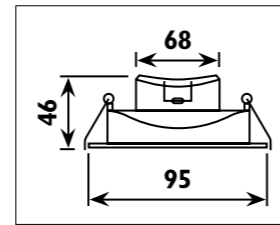

LDL0002W

Plastic body									
Code	Class	IP	QC	Lamp/s		Lumen	Cutout	Colour/s	
				LED (Factory fitted)			(mm)	White	
				3000K	4000K				
LDL0002W	II	20	21	6w		470	Ø 75	•	
LDL0003W	II	20	21		12w	920	Ø 120	•	
LDL0004W	II	20	21	12w		920	Ø 120	•	
LDL0008W	II	20	21	6w		470	Ø 75	•	

Aluminium body										
Code	Class	IP	QC	Lamp/s		Lighting effects	Lumen	Cutout	Colour/s	
				LED	Dimmable	RGB		(mm)	White	
				(Factory fitted)						
				2500K-6000K						
LBT001	II	20	22	6w	•	•	300	Ø 108	•	
LBT002	II	20	22	12w	•	•	600	Ø 155	•	
LBT003	II	20	22	18w	•	•	900	Ø 210	•