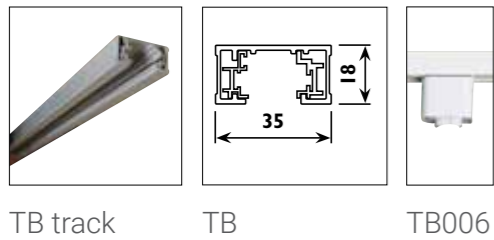

TB track   TB   TB006

230v TB track and accessories							
Code	Class	IP	QC	Description	Colour/s		
					Black	Satin silver	White
TB004	I	20	22	Connector • straight • 230v	•		•
TB006	I	20	22	Adaptor • 230v	•	•	•
TB008	I	20	22	Connector • 90° joint • 230v	•		•
TB120	I	20	22	Track • 1.2 metre • 230v 16amp 3 wire with power feed and end cap	•	•	•
TB240	I	20	22	Track • 2.4 metre • 230v 16amp 3 wire with power feed and end cap	•	•	•