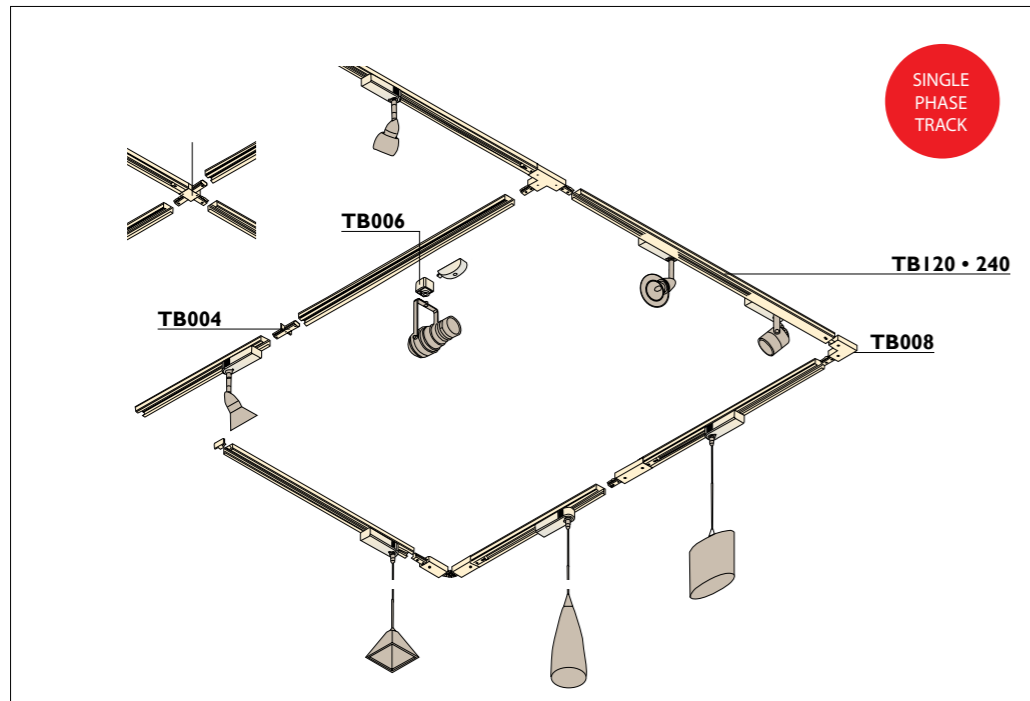

TB track   TB   TB006

230v TB track and accessories							
Code	Class	IP	QC	Description	Colour/s		
					Black	Satin silver	White
TB004	I	20	22	Connector • straight • 230v	•		•
TB006	I	20	22	Adaptor • 230v	•	•	•
TB008	I	20	22	Connector • 90° joint • 230v	•		•
TB120	I	20	22	Track • 1.2 metre • 230v 16amp 3 wire with power feed and end cap	•	•	•
TB240	I	20	22	Track • 2.4 metre • 230v 16amp 3 wire with power feed and end cap	•	•	•