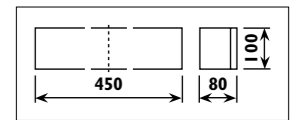

JD65

Metal body with frosted glass shade								
Code	Class	IP	QC	Lamp/s		Colour/s		
				Base	Max	Chrome knobs White glass	Chrome brackets White glass	Mahogany brown body White glass
JG90	I	20	21	E27	2 x 60w			•
JD32	I	20	21	E14	1 x 40w	•		
JH04	I	20	21	E27	1 x 60w		•	

Metal body with frosted glass lens						
Code	Class	IP	QC	Lamp/s		Colour/s
				Base	Max	
JD65	I	20	21	R7s QI 78mm	1 x 100w	•
JD70	I	20	21	R7s QI 78mm	1 x 100w	•