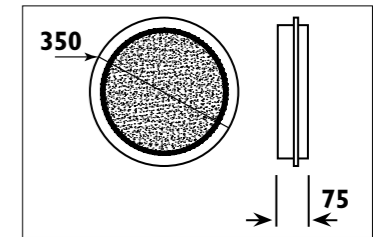

JY0013

JY0009 Metal and glass body with clear crystal						
JY0010 - JY0011 Glass body with clear crystal						
Code	Class	IP	QC	Lamp/s LED (Factory fitted) 4000K	Lumen 	Colour/s Chrome/ clear
JY0009	I	20	21	18w	1440	•
JY0010	I	20	21	18w	1440	•
JY0011	I	20	21	18w	1440	•

JY0012 Metal and glass body with clear crystal						
JY0013 - JY0014 Glass body with clear crystal						
Code	Class	IP	QC	Lamp/s LED (Factory fitted) 4000K	Lumen 	Colour/s Chrome/ clear
JY0012	I	20	21	18w	1440	•
JY0013	I	20	21	18w	1440	•
JY0014	I	20	21	18w	1440	•