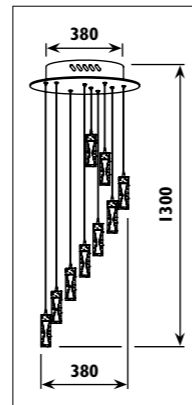

PF127

Metal body with acrylic shade						
Code	Class	IP	QC	Lamp/s LED (Factory fitted) 4000K	Lumen 	Colour/s White
PF127	I	20	21	9 x 2w	2610	•
PF128	I	20	21	12 x 2w	3120	•

JC26/01 Prismatic acrylic reflector									
JC26/22 Metal body with plastic ceiling cup									
Code	Class	IP	QC	 E27	 Lamp/s Compact fluorescent	 Ballast Included	 Clear	 Black body Black cord and cup	 Satin chrome body Black cord and cup
JC26/01			32				•		
JC26/22	I	20	32	100w	26w	•		•	•