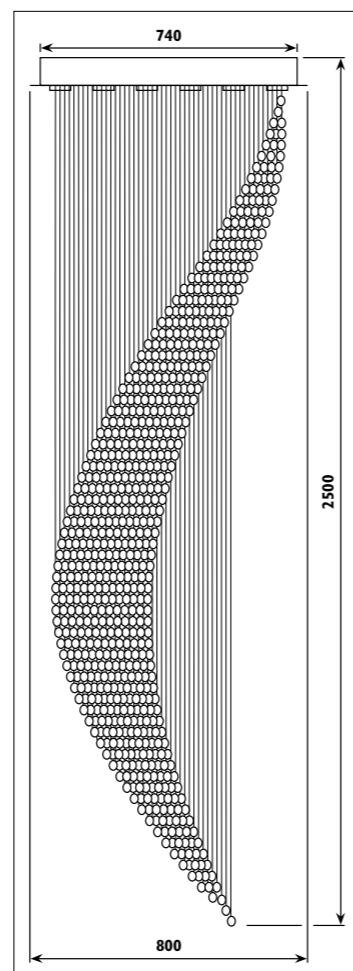

PF39

Metal body with crystal droplets						
Code	Class	IP	QC	Lamp/s		Colour/s
				Base	Max	
PF39	I	20	20	 GU10 PAR16	12 x 50w	 Chrome body Clear crystal droplets

Metal and stainless steel body with crystal droplets						
Code	Class	IP	QC	Lamp/s		Colour/s
				Base	Max	
PF74	I	20	20	 GU10 PAR16	9 x 50w	 Chrome body Clear crystal droplets