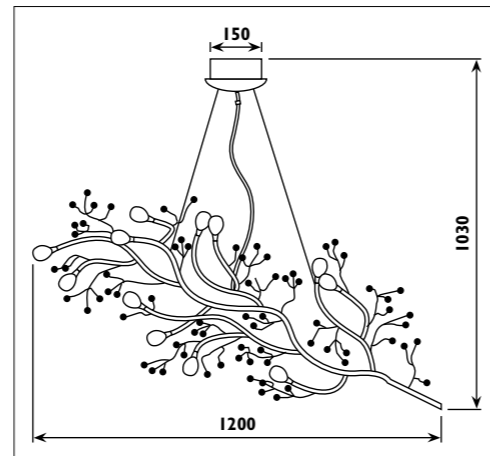

PF81 • PF82
PF83

PF82

Metal body with crystal shade and beads								
Code	Class	IP	QC	Lamp/s		Transformer		Colour/s
				Base	Max	Included	Not dimmable	
PF81	I	20	21	G4	8 x 20w	•	•	•
PF82	I	20	21	G4	12 x 20w	•	•	•

Metal body with crystal shade and beads								
Code	Class	IP	QC	Lamp/s		Transformer	Feature	Colour/s
				Base	Max			
PF83	I	20	21	G4	12 x 20w	•	•	•