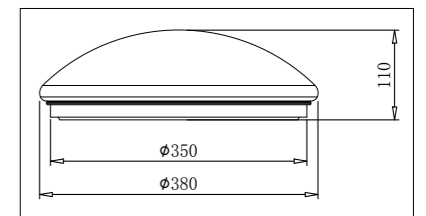

LIM0003

Die-cast aluminium body, acrylic shade											
Code	Class	IP	QC	Configuration	Lamp/s		Life (hours)	Battery (hours)	Lumen		Colour/s
					LED (Factory fitted) 4500K	LED Backup 4500K			Normal	Backup	White
LDL020	II	20	22	Backup	11w	3w	35 000	±2-3hrs	770	210	•

LIM03 Metal body with plastic shade							
LIM0001 • LIM0002 • LIM0003 PMMA							
Code	Class	IP	QC	Lamp/s	Feature/s	Lumen	Colour/s
				 LED (Factory fitted) 6000K	 Beam angle		 White
LIM03	I	20	21	20w		1700	•
LIM0001	I	44	21	14w	120°	900	•
LIM0002	I	44	21	18w	120°	1150	•
LIM0003	I	44	21	24w	120°	1650	•