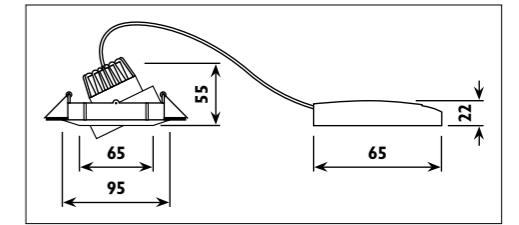

Zinc alloy and PC						
Code	Class	Lamp/s LED (Factory fitted) 4000K	Cutout (mm)	Feature/s Beam angle	Lumen 	Colour/s Satin silver
LN352-3	II	3x1.5w	Ø 55	90°	360-390	•
LN353-3	II	3x1.5w	Ø 55	90°	360-390	•

LDL001

Die-cast aluminium body										
Code	Class	IP	QC	Lamp/s		Cutout (mm)	Feature/s Tilt	Lumen 	Colour/s	
				 LED (Factory fitted) 3000K	 Dimmable 3500K				 Satin silver	 White
LDL001	II	20	22		6.5w	•	Ø 80	352.40	•	•
LDL001/A	III	20	21	6.5w	6.5w	•	Ø 82	298.1		•
LDL002	II	20	22		15w	•	Ø 150	750.80	•	•
LDL025	II	20	22		25w	•	Ø 175	1473.7	•	•