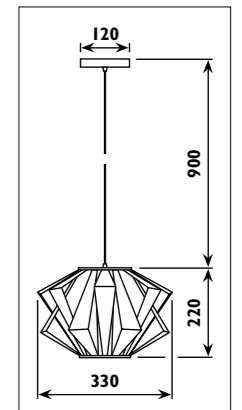

JH201

Stainless steel body							
Code	Class	IP	QC	Lamp/s		Ballast included	Colour/s
				Base	Max		 Stainless steel
JH200	I	20	21	E27	60w	•	•
JH201	I	20	21	E27	60w	•	•