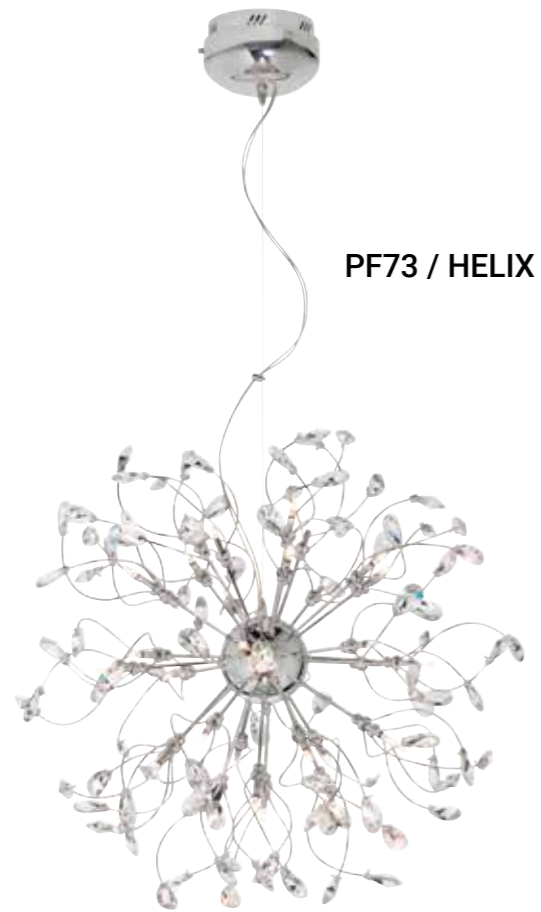

PF73 / HELIX