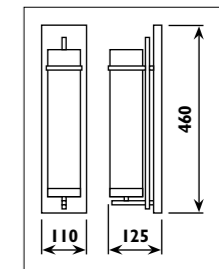

I 44-45

I 46-47

JP420

I 38-39

JP424 Metal body with alabaster glass shades						
JP440 Metal body with glass shade/s						
Code	Class	IP	QC	Lamp/s		Colour/s
				Base	Max	
						<table border="0"> <tr> <td></td> <td></td> <td></td> </tr> <tr> <td>French white body White glass shades</td> <td>Antique bronze body White glass shades</td> <td>Black body Cream glass</td> </tr> </table>
JP424	I	20	21	E27	1 x 60w	•
JP440	I	20	21	E27	1 x 60w	•

JP420 Metal body with clear glass shades						
JQ11 Metal body with frosted glass shade						
Code	Class	IP	QC	Lamp/s		Colour/s
				Base	Max	
						<table border="0"> <tr> <td></td> <td></td> </tr> <tr> <td>Brown body Clear glass</td> <td>Antique copper body White glass</td> </tr> </table>
JP420	I	20	21	E14	1 x 60w	•
JQ11	I	20	11	E14	1 x 40w	•