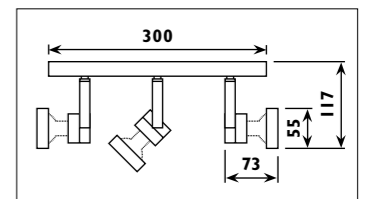

EX63

Metal body						
Code	Class	IP	QC	Lamp/s		Colour/s
				Base	Max	
EX51	I	20	21	GU10 PAR16	1 x 50w	•
EX52	I	20	21	GU10 PAR16	2 x 50w	•
EX53	I	20	21	GU10 PAR16	3 x 50w	•
EX54	I	20	21	GU10 PAR16	4 x 50w	•

Aluminium body						
Code	Class	IP	QC	Lamp/s		Colour/s
				Base	Max	
EX61	I	20	22	GU10 PAR16	1 x 50w	•
EX62	I	20	22	GU10 PAR16	2 x 50w	•
EX63	I	20	22	GU10 PAR16	3 x 50w	•