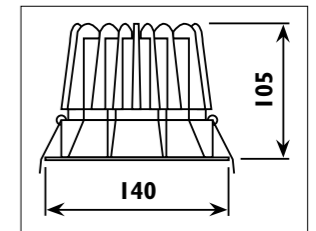

LDL065R

Metal body									
Code	Class	IP	QC	Lamp/s LED (Factory fitted)		Cutout (mm)	Lumen 	Colour/s Black body white frame	
				3000K	4000K				
LDL065-1	II	20	21	26w		150x150	2700	•	
LDL065	II	20	21		26w	150x150	2700	•	

Die-cast aluminium body											
Code	Class	IP	QC	Lamp/s LED (Factory fitted)		Cutout (mm)	Feature/s Beam angle Tilt		Lumen 	Colour/s Black White	
				2500K	3000K						
LDL059	II	20	22	35w		Ø 152	24°	40°	320	•	
LDL059/A	II	20	22	35w		Ø 152	24°	40°	320	•	
LDL060/A	II	20	22		35w	Ø 152	24°	40°	550	•	
LDL065R	II	44	21		18w	Ø 125					•