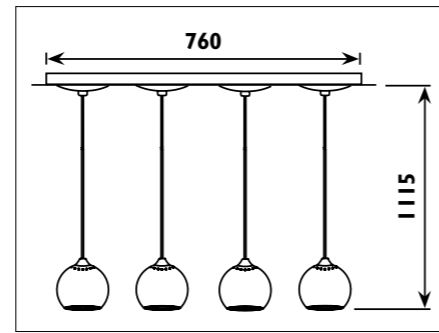

PF125

Metal body						
Code	Class	IP	QC	Lamp/s		Colour/s
				Base	Max	
PF125	I	20	21	GU10 PAR16	4 x 35w	•
PF120	I	20	21	GU10 PAR16	1 x 35w	•

Metal body with crystal glass shades							
Code	Class	IP	QC	Base	Lamp/s	Transformer included (electronic)	Colour/s
					Max		Chrome body Clear crystal
PF90	I	20	11	G4	1 x 20w	•	•
PF91	I	20	11	G4	4 x 20w	•	•