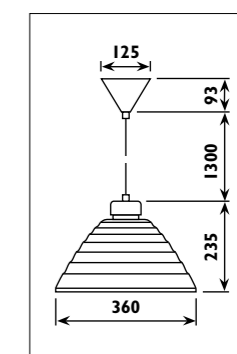

Metal body						
Code	Class	IP	QC	Lamp/s		Colour/s
				Base	Max	
JC40	II	20	21	E27	60w	•
JC43	II	20	11	E27	60w	•

JC56

Metal body						
Code	Class	IP	QC	Lamp/s		Colour/s
				Base	Max	
JC56	II	20	11	E27	60w	•
PF0006	II	20	11	E27	60w	•