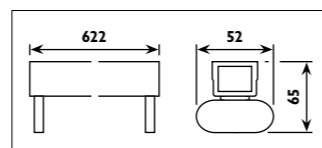

KKA22

One side powered T8 LED tube (wired for LED tubes only)							
Code	Class	IP	QC	Voltage	Base	Colour/s	Box Qty
						White	
KKA22	I	20	31	230	G13	•	9
KKA24	I	20	31	230	G13	•	9
KKA25	I	20	31	230	G13	•	9

EMPTY BODIES ONLY.

Steel and plastic body														
Code	Class	IP	QC	Lamp/s				Cutout (mm)	Feature/s				Switch control Included (Surface mount) (mm)	Colour/s White
				Base	Max	Light	Heat		Extractor fan	Extractor fan air flow				
JX31	I	20	14	1 x 60w	4 x 275w	Softtone	R125	As per template supplied	•	•	•	140m³/h	85 x 85	•
JX30	I	20	14	1 x 40w	2 x 275w	Gen	R125	As per template supplied	•	•	•	70m³/h	85 x 85	•