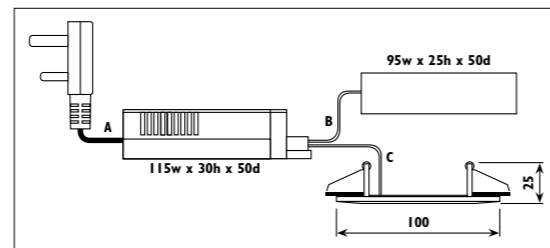

CL61

Lengths: A = 1080mm, B = 220mm, C = 800mm