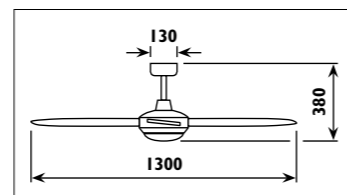

75W Motor

Dimmable and non-dimmable version available in white

50W Motor

55W Motor

JX17

75W Motor - Industrial

WHITE AVAILABLE IN A 3PACK

JX01A Metal body, opal glass shade with plastic blades														
JX17 Metal body with wooden blades and glass shade														
Code	Class	IP	QC	Lamp/s	Feature/s				Switch control	Remote control	Colour/s			
				Base R7s Q1 78mm	3 Speed	Dual cycle (forward/ reverse)	Adjusts for sloped ceiling	(Surface mount) (mm) Included	(For speed control & dimming) Available on request	Satin chrome body Satin silver blades White glass	Satin titanium body Satin titanium blades White glass	Satin chrome body Wooden blades White glass	White body White blades White glass	
JX01A	I	20	21	1 x 60w	.	.	.		Included	.	.	.	.	
JX17	I	20	21	1 x 60w	.	.	.	114 x 65		.	.	.	.	

JX09 Metal body, opal glass shade with wooden reversible blades																	
JX12 Metal body and blades with plastic cup																	
Code	Class	IP	QC	Lamp/s	Max	Feature/s				Switch control	Remote control	Colour/s					
				Base E27		3 Speed	5 Speed	Dual cycle (forward/ reverse)	Adjusts for sloped ceiling	(Surface mount) (mm) Included	Available on request	Satin silver body Satin silver/ Black blades White glass	White	Black	Chrome	Satin chrome	
JX09	I	20	21	2 x 60w	Gen	.	.	.	.		.	.	.	.	.	.	.
JX12	I	20	21			.	.			132 x 90		.	.	.	.	.	.