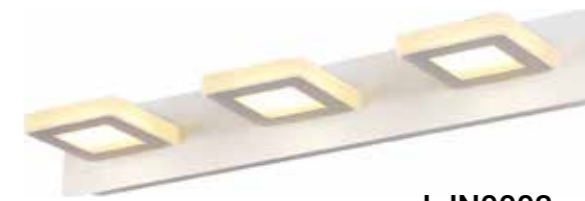

LJN0003

Metal body						
Code	Class	IP	QC	Lamp/s LED Factory fitted (4000K)	Lumen 	Colour/s Antique bronze Satin chrome
LJN0001ABZ	I	20	21	9w	450	•
LJN0001SC	I	20	21	9w	450	•
LJN0002ABZ	I	20	21	14w	600	•
LJN0002SC	I	20	21	14w	600	•

Metal body with frosted acrylic lens						
Code	Class	IP	QC	Lamp/s LED Factory fitted (4000K)	Lumen 	Colour/s Aluminium body/ frosted lens
LJN0003	I	44	21	9w	360	•
LJN0004	I	44	21	12w	480	•