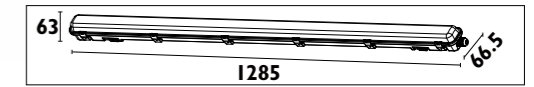

PC Housing					
Code	Class	IP	Lamp/s LED (Factory fitted) 4000K	Lumen 	Colour/s White/clear
LG001	II	65	20w	1 800	•
LG002	II	65	40w	3 600	•
LG003	II	65	50w	4 500	•

KKB62

Polycarbonate body and diffuser						
Code	Class	IP	QC	Lamp/s		Colour/s White
				Base LED tube T8	Max	
KKB60	II	65	34	G13	1 x 9w	•
KKB61	II	65	34	G13	2 x 9w	•
KKB62	II	65	34	G13	1 x 18w	•
KKB63	II	65	34	G13	2 x 18w	•
KKB64	II	65	34	G13	1 x 24w	•
KKB65	II	65	34	G13	2 x 24w	•

EMPTY BODIES ONLY.