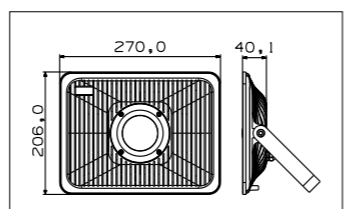

Aluminium body with tempered glass lens							
Code	Class	IP	QC	Lamp/s  LED (Factory fitted)	Lumen 	Beam angle 	Colour/s  Aluminium
LS784	I	65	22	100w	7200	100°	•

LS724 • LS726

LS724

LS726

LS727 • LS728

LS727