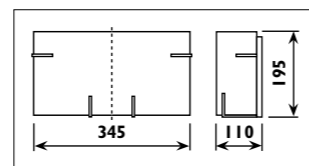

JD65

JD32 / GAP

JD32

JD70 / JUD

JD70

JH04 / CZECH

JH04

Metal body with frosted glass shade								
Code	Class	IP	QC	Lamp/s		Colour/s		
				Base	Max	Chrome knobs White glass	Chrome brackets White glass	Mahogany brown body White glass
JG90	I	20	21	E27	2 x 60w			•
JD32	I	20	21	E14	1 x 40w	•		
JH04	I	20	21	E27	1 x 60w		•	