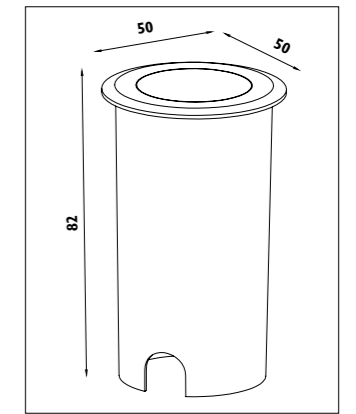

LGL0002AL

Aluminium + PC						
Code	Class	IP	QC	Lamp/s LED (Factory fitted) 4000K	Lumen 	Colour/s Black
LSL0009BL	I	54	21	11.5w	535	•
LSL0010BL	I	54	21	30w	1600	•

LGL0002AL Plastic body and aluminium cover with plastic housing						
LGL0003BL Plastic body and stainless steel cover with PC housing						
Code	Class	IP	QC	Lamp/s LED (Factory fitted) 4000K	Lumen 	Colour/s Aluminium Black
LGL0002AL	II	65	21	1.8w	60	•
LGL0003BL	II	65	21	2w	30	•