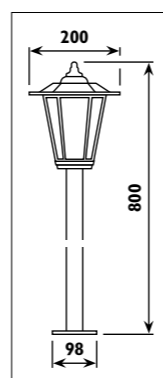

LS462

Stainless steel body with clear glass lens						
Code	Class	IP	QC	Lamp/s		Colour/s
				Base	Max	
LS462	I	44	22		60w	 Stainless steel

Die-cast aluminium body with opal plastic lens						
Code	Class	IP	QC	Lamp/s		Colour/s
				Base	Max	
LS602	I	44	22		60w	 Black