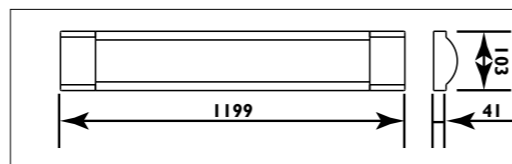

KBL0002

Aluminium body and plastic lens						
Code	Class	IP	QC	Lamp/s	Lumen	Colour/s
				LED (Factory fitted) 4000K	1700	White
KBL0001	I	20	31	20w	1700	•
KBL0002	I	20	31	38w	3300	•