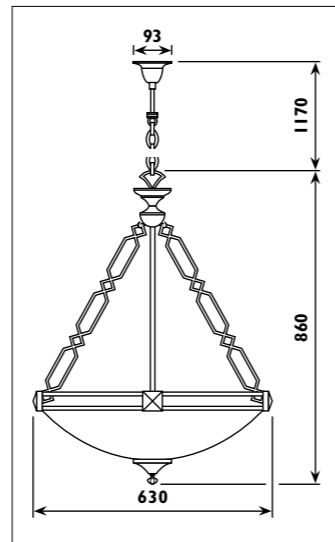

F13

JJ60

G65

JJ61 • JJ62

JJ64

JJ64

F13

JE40

G64

JE41

JE43

JE43

Metal body with alabaster glass shade							
Code	Class	IP	QC	Lamp/s		Colour/s	
				Base	Max		
JJ64	I	20	21	E27	5 x 60w		
JE43	I	20	21	E27	3 x 60w		

JP0001-BLR

JP0001-BLR

JP199 / POOL

JP199

JP0001-BLR Metal body plus rope							
JP199 Metal body with frosted glass shades							
Code	Class	IP	QC	Lamp/s		Colour/s	
				Base	Max		
JP0001-BLR	I	20	21	E27	1 x 40w		
JP199	I	20	21	E27	3 x 60w