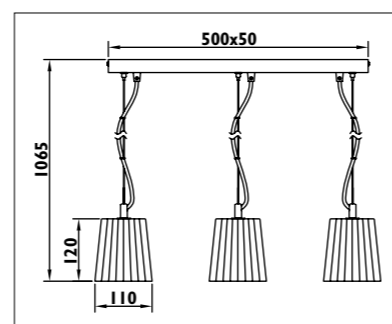

JC109

Metal ceiling plate with concrete shade						
Code	Class	IP	QC	Lamp/s		Colour/s
				Base	Max	
JC109	I	20	21	E14	3 x 40w	• Grey

Metal ceiling plate with concrete shade							
Code	Class	IP	QC	Lamp/s		Colour/s	
				Base	Max	Grey	Sand grey
JC112	I	20	21	E14	40w	•	•
JC113	I	20	21	E14	40w	•	•