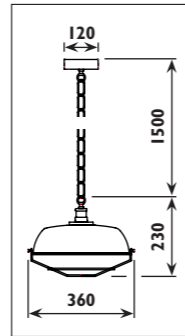

JC143

Metal body with grid cover						
Code	Class	IP	QC	Lamp/s		Colour/s
				Base	Max	
JC143	I	20	21	E27	60w	•
PF17	I	20	21	E27	60w	•

PRT0026 Metal body with wood and aluminium shade						
JG09 Metal body						
Code	Class	IP	QC	Lamp/s		Colour/s
				Base	Max	
PRT0026	II	20	24	E27	60w	•
JG09	I	20	21	E27	60w	•