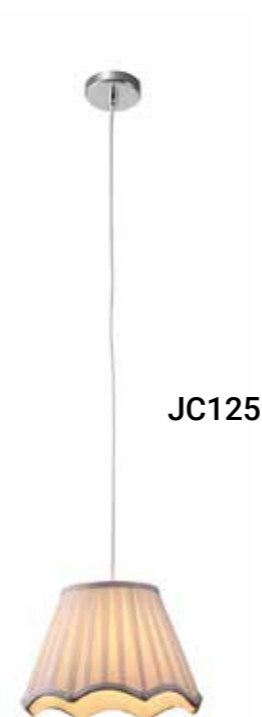

PF107

Metal body							
Code	Class	IP	QC	Base	Lamp/s Max	Driver included	Colour/s
PF107	I	20	21	G4	16 x 20w	•	• Chrome

JC17

JF400 • JF401

JC17

JC125

JC125

Metal body with fabric shade							
Code	Class	IP	QC	Lamp/s		Colour/s	
				Base	Max	Chrome body Grey shade	White
JC17	I	20	21	E27	60w	•	•
JC125	I	20	20	E27	60w		•