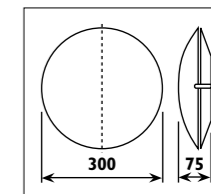

JD16

Metal body with patterned frosted glass shade						
Code	Class	IP	QC	Lamp/s		Colour/s
				Base	Max	
JD12	I	20	21	E27	1 x 60w	•
JD13	I	20	21	E27	2 x 60w	•

Metal body with frosted glass shade						
Code	Class	IP	QC	Lamp/s		Colour/s
				Base	Max	
JD16	I	20	21	E27	1 x 60w	•
JD17	I	20	21	E27	2 x 60w	•