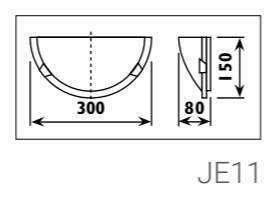

JE11 Metal body with alabaster glass shade									
JS02 Metal body with opal glass shade									
Code	Class	IP	QC	Lamp/s		Colour/s			
				Base	Max				
JE11	I	20	21	E27	60w		•		
JS02	I	20	21	E27	60w	•	•		

Metal body with frosted and painted glass shade							
Code	Class	IP	QC	Lamp/s		Colour/s	
				Base	Max		
JJ94	I	20	21	E27	60w	•	•