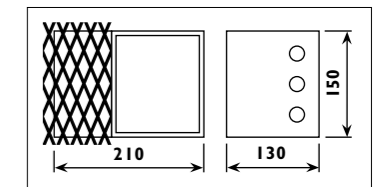

Electronic transformer	
Code	XE060/03
Class	II
IP	20
Load operating range	20-50w
Output voltage (Secondary)	12v
Input voltage (Primary)	230v
Max ambient temperature (ta)	50°C
Max case temperature	80°C
Dimming trailing edge	•
For cutout (mm)	Ø 48
Protection (Overload/Short circuit)	•

SB01

Galvanised steel		
Code	SB01	SL01
Function Cover plate for Slab box		SB01 • SB02
Junction Box for concrete and brick installations to house Downlight*	•	
Transformer	XE060/03	
Accessory Slab lid	SL01	
Cutout for Downlight		•
Footlight*	•	•
Recess base*	•	•
Cutout options		•
Ø 25mm*		•
Ø 40mm*		•
Ø 60mm		•
Ø 65mm		•
Ø 70mm		•
Ø 75mm		•
Ø 80mm		•
Ø 85mm		•
Ø 95mm		•
Ø 100mm		•
Ø 110mm		•
75 x 75mm		•
82 x 72mm		

*Where indicated throughout the catalogue
With transformer installations use aluminium coated lamp