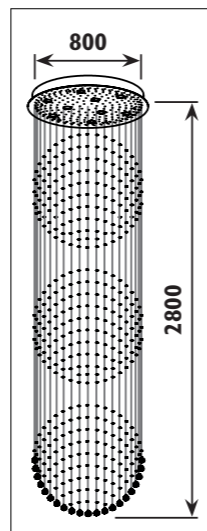

PF106

PF106 Metal body with crystal drops						
PF101 Metal body with crystal drops						
Code	Class	IP	QC	Lamp/s		Colour/s
				Base	Max	
PF106	I	20	20	GU10 PAR16	9 x 50w	•
PF101	I	20	20	GU10 PAR16	9 x 50w	•

PF104 Metal body with clear bubble glass							
PF40 Metal body with crystal droplets							
Code	Class	IP	QC	Lamp/s		Colour/s	
				Base	Max	Chrome body/clear (bubble) glass	Chrome body/Clear crystals
PF104	I	20	20	GU10 PAR16	5 x 50w	•	
PF40	I	20	20	GU10 PAR16	3 x 50w		•