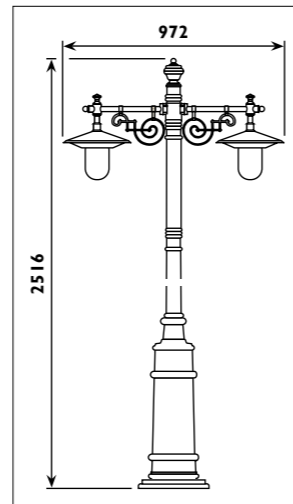

LS287

LS0012