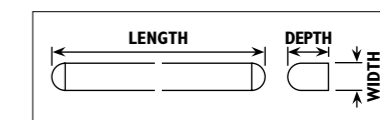

KD18

Metal body with crystal shade						
Code	Class	IP	QC	Lamp/s		Colour/s
				Base	Max	
JH210	I	20	21	G9	2 x 40w	•

Plastic body										
Code	Class	IP	QC	Lamp/s			Dimensions			Colour/s
				Base	Max	Ballast included	(mm)			
				Fluorescent tube			Length	Depth	Width	
KD18	II	20	31	T8	18w	•	636	48	30	•