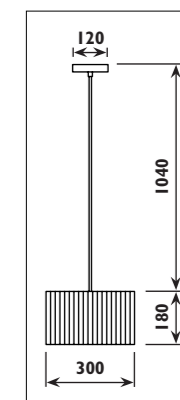

Metal body							
Code	Class	IP	QC	Base	Lamp/s Max	Driver included	Colour/s
PF107	I	20	21	G4	16 x 20w	•	• Chrome

JC17

Metal body with fabric shade							
Code	Class	IP	QC	Lamp/s		Colour/s	
				Base	Max	Chrome body Grey shade	White
JC17	I	20	21	E27	60w	•	•
JC125	I	20	20	E27	60w		•