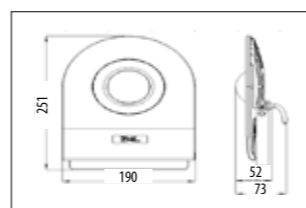

LS734

Aluminium body with tempered glass lens									
Code	Class	IP	QC	Lamp/s LED (Factory fitted) 6000K	Features Beam angle	Lumen 	Colour/s		
							Black	White	Dark grey
LS732	I	65	22	10w	100°	800	•	•	•
LS733	I	65	22	30w	100°	2400	•	•	•
LS734	I	65	22	50w	100°	4000	•	•	•

Aluminium body with tempered glass lens, adjustable steel tripod and cable with plug								
Code	Class	IP	QC	Lamp/s LED (Factory fitted)	Features Switch Beam angle	Lumen 	Colour/s	
							Black	Yellow
LSL112+S	I	65	22	1 x 20w	• 100°	1449	•	•