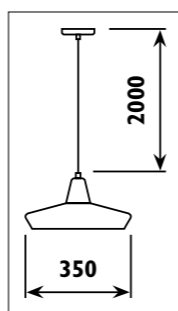

PRT0022

Metal body with aluminium shade						
Code	Class	IP	QC	Lamp/s		Colour/s
				Base	Max	
PRT0022	II	20	24	E27	60w	• Black

Metal body with aluminium shade						
Code	Class	IP	QC	Lamp/s		Colour/s
				Base	Max	
PRT0025	II	20	24	E27	60w	• Black