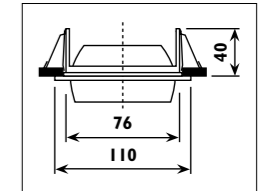

CD21

CB15 Steel body														
CB24 Steel body, die-cast aluminium ring and heat sink														
Code	Class	IP	QC	Lamp/s	Transformer required	Cutout (mm)	Clearance Height (mm)	Black	Chrome	Gold	Gunmetal	Satin chrome	White	Accessories
				12v GU5,3 MR16										Conversion bracket B 56, Slab box & Slab lid L 4-6
CB15	III	20	21	50w	•	Ø 60	68	•	•	•	•	•	•	HG11
CB24	III	20	32	50w	•	Ø 98	98							

Steel body																
Code	Class	IP	QC	Lamp/s	Transformer required	Cutout (mm)	Clearance Height (mm)	Tilt	Rotate	Chrome	Gold	Gunmetal	Satin chrome	Black	White	Accessories
				12v GU5,3 MR16												Slab box & Slab lid L 4-6, Conversion bracket B 56
CD21	III	20	21	50w	•	Ø 80	48	30°	340°	•	•	•	•	•	•	HG11
CC51	III	20	21	50w	•	Ø 85	65	18°		•	•	•	•	•	•	HG11