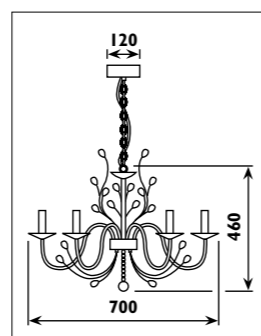

JP171

Metal body with crystal trim						
Code	Class	IP	QC	Lamp/s		Colour/s
				Base	Max	
JP171	I	20	31	E14	6 x 40w	•
JP172	I	20	31	E14	8 x 40w	•

Metal body with glass teardrop beads						
Code	Class	IP	QC	Lamp/s		Colour/s
				Base	Max	
PF42	I	20	21	G4	14 x 10w	•