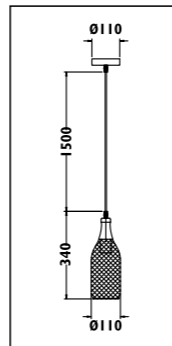

JC15

JC15

JC16

JC16

JC15 Metal body with glass shade				JC16 Metal body				
Code	Class	IP	QC	Lamp/s		Colour/s		
				Base	Max			
JC15	I	20	21	E27	60w	•		
JC16	I	20	21	E27	60w		•	

PF200

PF200

PF202