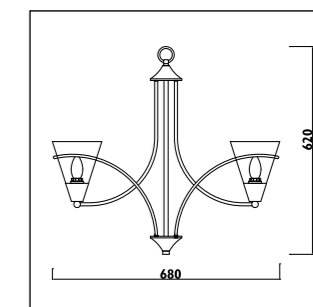

JP513

Metal body with clear glass shades						
Code	Class	IP	QC	Lamp/s		Colour/s
				Base	Max	
JP422	I	20	21	E14	6 x 40w	•
JP423	I	20	21	E14	8 x 40w	•

Metal body with clear glass shade						
Code	Class	IP	QC	Lamp/s		Colour/s
				Base	Max	
JP512	I	20	21	E27	3 x 40w	•
JP513	I	20	21	E27	5 x 40w	•