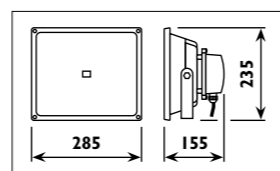

LS780

LS782

Aluminium body with tempered glass lens						
Code	Class	IP	QC	Lamp/s LED (Factory fitted)	Lumen 	Colour/s Aluminium/ Cool white LED
LS780	I	65	22	10w	654	•
LS782	I	65	22	50w	3674	•

Aluminium body with tempered glass lens							
Code	Class	IP	QC	Lamp/s LED (Factory fitted)	Lumen 	Beam angle 	Colour/s Aluminium
LS784	I	65	22	100w	7200	100°	•