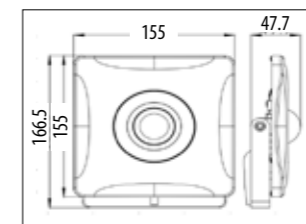

Aluminium body with tempered glass lens									
Code	Class	IP	QC	Lamp/s LED (Factory fitted) 6000K	Feature/s Beam angle	Lumen 	Colour/s Black White Dark grey		
LS724	I	65	22	10w	100°	800	•	•	
LS726	I	65	22	50w	100°	4000	•		
LS727	I	65	22	50w	100°	4000		•	•
LS728	I	65	22	30w	100°	2400	•	•	•

LS729

Aluminium body with tempered glass lens									
Code	Class	IP	QC	Lamp/s LED (Factory fitted) 6000K	Features Beam angle	Lumen 	Colour/s Black White Dark grey		
LS729	I	65	22	10w	100°	800	•	•	•
LS730	I	65	22	30w	100°	2400	•	•	•
LS731	I	65	22	50w	100°	4000	•	•	•