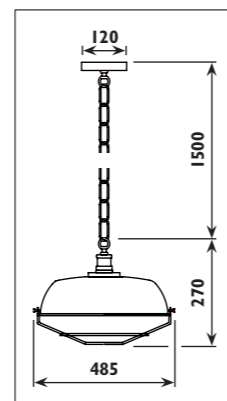

PF17

Metal body with grid cover						
Code	Class	IP	QC	Lamp/s		Colour/s
				Base	Max	
JC143	I	20	21	E27	60w	•
PF17	I	20	21	E27	60w	•

PRT0026 Metal body with wood and aluminium shade						
JG09 Metal body						
Code	Class	IP	QC	Lamp/s		Colour/s
				Base	Max	
PRT0026	II	20	24	E27	60w	•
JG09	I	20	21	E27	60w	•