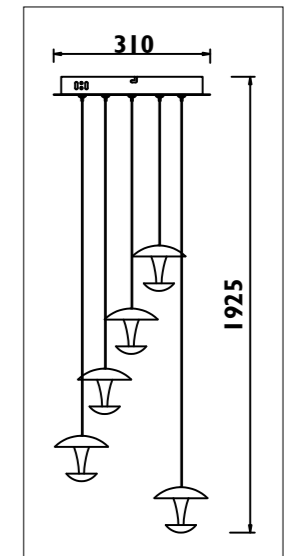

MDY011

Metal body with acrylic lens						
Code	Class	IP	QC	Lamp/s LED (Factory fitted) 3500K	Lumen 	Colour/s Chrome
MDY010	I	20	21	3x5w	1200	•
MDY011	I	20	21	5x5w	2000	•