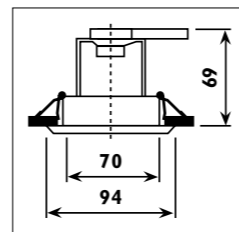

AK10

Steel body											
Code	Class	IP	QC	Lamp/s 230v GU10 PAR16	Cutout (mm)	Feature/s Tilt	Colour/s				Accessories
											 Slab box & Slab lid
AJ10	I	20	21	50w	Ø 65		.	.	.	.	.
AK10	I	20	21	50w	Ø 74	18°	.	.	.	.	.

Die-cast aluminium body with twist off ring												
Code	Class	IP	QC	Lamp/s 230v GU10 PAR16	Cutout (mm)	Feature/s Tilt	Colour/s				Options 12v versions	Accessories
											 CB18	 Slab box & Slab lid
AJ20	I	20	22	50w	Ø 70		.	.	.	.	CB18	.
AK20	I	20	22	50w	Ø 85	18°	.	.	.	.	CC10	.