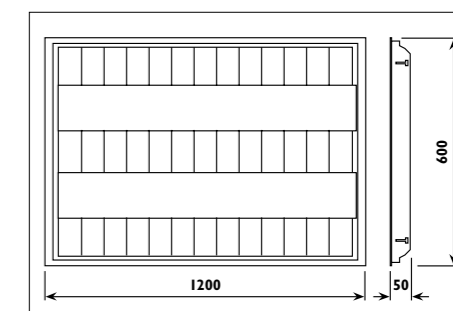

KR46E

Cold steel and aluminium body							
Code	Class	IP	QC	Base Fluorescent tube T8	Lamp/s Max	Gear included	Colour/s White body Aluminium reflector
KR20	I	20	31	3 x 18w	G13	•	•
KR22	I	20	31	3 x 36w	G13	•	•

Cold steel and aluminium body							
Code	Class	IP	QC	Base Fluorescent tube T5	Lamp/s Max	Gear included	Colour/s White body Aluminium reflector
KR40E	I	20	31	3 x 14w	G5	•	•
KR46E	I	20	31	3 x 28w	G5	•	•