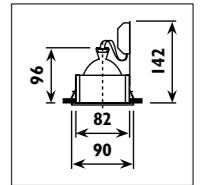

Anti-glare

CB51

Steel body with anodised aluminium reflector									
Code	Class	IP	QC	Lamp/s	Cutout	Clearance	Colour/s	Accessories	
				12v GU5,3 MR16	(mm)	Height (mm)	White body/Silver reflector	Slab box & Slab lid	
				Transformer required				L 4-6	
CB04	III	20	21	50w	•	Ø 100	96	•	•

CB51 Steel body									
CB61 • CB62 Steel and die-cast aluminium body									
Code	Class	IP	QC	Lamp/s	Cutout	Feature/s	Colour/s	Accessories	Options
				12v GU5,3 MR16	(mm)	Outer tilt	Inner tilt	Satin chrome	Satin silver
				Transformer required				Slab box & Slab lid	230v versions
								L 4-6	B 43
CB51	III	20	21	1 x 50w	•	72 x 82		•	•
CB61	III	20	21	1 x 50w	•	115 x 115	90°	45°	
CB62	III	20	21	2 x 50w	•	115 x 220	90°	45°