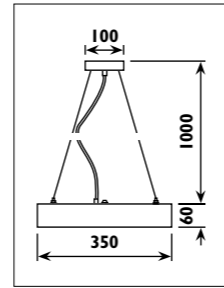

JH45

Aluminium body with frosted glass lens							
Code	Class	IP	QC	Base	Lamp/s	Ballast included	Colour/s
				 G10q	Max		 Aluminium
JH45	I	20	21	Circline T9	1 x 32w	•	•
JH46	I	20	21	Circline T9	32w + 40w	•	•

Stainless steel body							
Code	Class	IP	QC	Lamp/s		Ballast included	Colour/s
				Base	Max		 Stainless steel
JH200	I	20	21	E27	60w	•	•
JH201	I	20	21	E27	60w	•	•