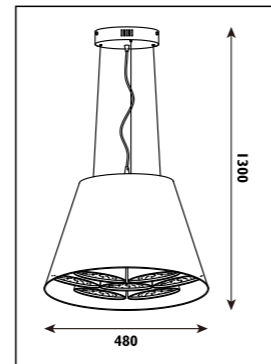

MDY003

Metal body with acrylic lens						
Code	Class	IP	QC	Lamp/s LED (Factory fitted) 4000K	Lumen 	Colour/s Black outside/ Gold inside
MDY001	I	20	21	13 x 6w	8710	•
MDY003	I	20	21	7 x 6w	4690	•