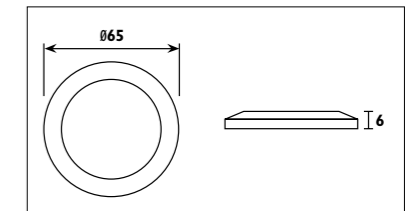

LN349-3

CNC aluminium body								
Code	Class	IP	QC	Lamp/s	Cutout	Feature/s	Colour/s	
				LED (Factory fitted) 4000K Driver required (Current 700mA) L1	(mm)	Beam angle	Aluminium body	
CL20	III	20	32	3w	Ø 38	15°	•	

ABS/Aluminium body (LN351/3)							
Code	Class	Lamp/s	Feature/s		Lumen	Colour/s	
		LED (Factory fitted) 4000K	Beam angle	Tilt		Matt white	Silver
LN348/3	II	3x1.5w		30°/60°	240	•	•
LN349/3	II	3x1.5w	120°		300	•	
LN351/3	II	3x1.5w	38°		270	•