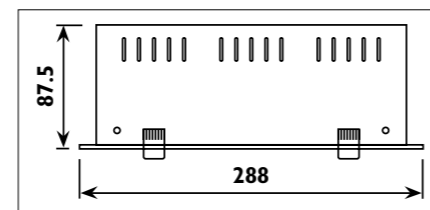

LDL068 • LDL071