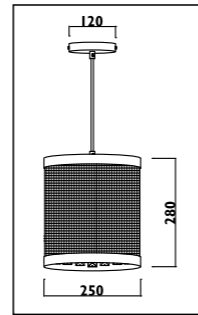

Metal body						
Code	Class	IP	QC	Lamp/s		Colour/s
				Base	Max	
PF205	I	20	21	E27	60w	•

Recommended décor lamps to compliment above fitting:

CFL003 CFL004 CFL006 LED0035 LED0040

JC150

JC150

JC150
JC151
F 14