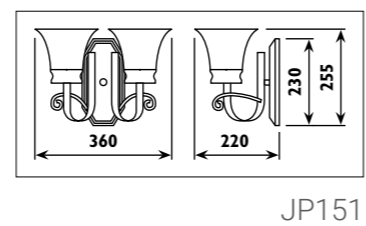

Metal body with frosted glass shade						
Code	Class	IP	QC	Lamp/s		Colour/s
				Base	Max	
				E27		Antique bronze body Cream glass
JP150	I	20	21	E27	1 x 60w	•
JP151	I	20	21	E27	2 x 60w	•

Metal body with frosted glass shade						
Code	Class	IP	QC	Lamp/s		Colour/s
				Base	Max	
				E27		Charcoal body White shade
JP191	I	20	21	E27	1 x 60w	•
JP192	I	20	21	E27	2 x 60w	•