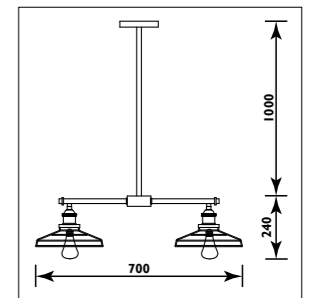

JP0004-BLC

Metal body						
Code	Class	IP	QC	Lamp/s		Colour/s
				Base	Max	
JP0003-BLC	I	20	21	E27	40w	• Black/ chrome

Recommended décor lamps to compliment above fitting: