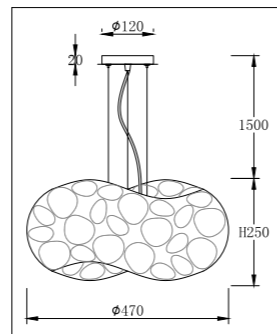

PF0004CH • PF0004RG
PF0004W