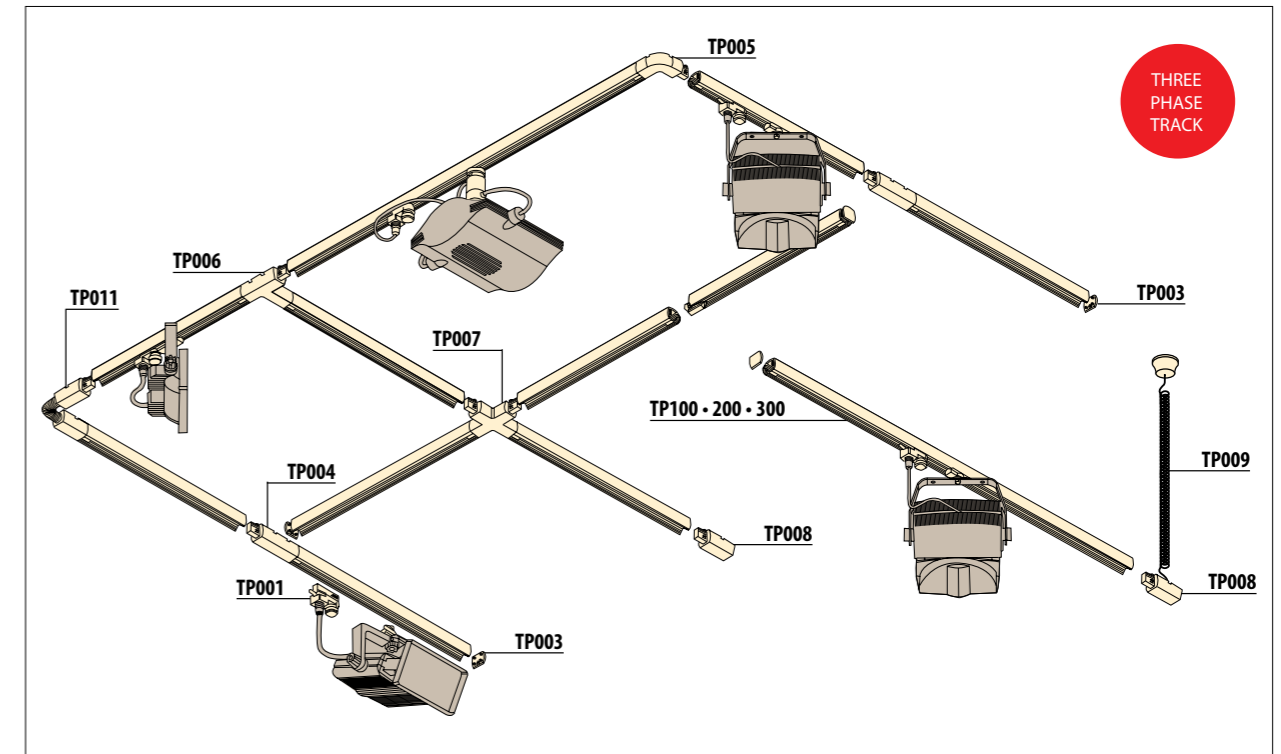

Note: Accessories sold separately

TRACK MOUNTING

TB track TB TB006

230v TB track and accessories							
Code	Class	IP	QC	Description	Colour/s		
					Black	Satin silver	White
TB004	I	20	22	Connector • straight • 230v	•		•
TB006	I	20	22	Adaptor • 230v	•	•	•
TB008	I	20	22	Connector • 90° joint • 230v	•		•
TB120	I	20	22	Track • 1.2 metre • 230v 16amp 3 wire with power feed and end cap	•	•	•
TB240	I	20	22	Track • 2.4 metre • 230v 16amp 3 wire with power feed and end cap	•	•	•

TP010

230v TP track and accessories								
Code	Class	IP	QC	Description	Colour/s			
					Black	Satin silver	Silver	White
TP001	I	20	32	Adaptor • electrical and mechanical with 3 circuit position options • 230v	•	•		•
TP003	I	20	32	End cap	•		•	•
TP004	I	20	32	Connector • straight • 230v	•		•	•
TP005	I	20	32	Connector • 90° joint • 230v	•		•	•
TP006	I	20	32	Connector • T joint • 230v	•		•	•
TP007	I	20	32	Connector • X joint • 230v	•		•	•
TP008	I	20	32	TP track - 3 circuit - live end	•		•	•
TP009				Power cord and cup	•		•	•
TP010		20		TP track - 3 circuit - cable suspension kit - 3metre	•		•	•
TP011	I	20	32	Connector • flexible joint • 230v	•		•	•
TP100	I	20	32	Track • 1 metre 230v 16amp 3 circuit for single circuit adaptor	•		•	•
TP200	I	20	32	Track • 2 metre 230v 16amp 3 circuit for single circuit adaptor	•		•	•
TP300	I	20	32	Track • 3 metre 230v 16amp 3 circuit for single circuit adaptor	•		•	•