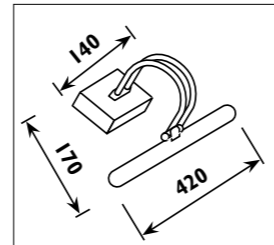

LJN0001ABZ • LJN0001SC