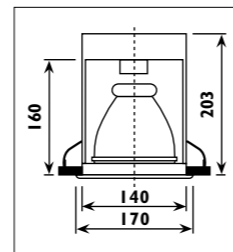

BG84

Steel body, aluminium body, anodised aluminium reflector with glass lens									
Code	Class	IP	QC	HID lamp/s		Cutout	Feature/s	Colour/s	
				230v G12	Gear required	(mm)	Beam angle	White body	Silver reflector
BG84	I	20	31	70w	150w	•	Ø 150	Narrow	•

Die-cast aluminium body, anodised aluminium reflector with glass lens														
Code	Class	IP	QC	Lamp/s		HID lamp/s		Cutout (mm)	Feature/s		White body Silver reflector	Colour/s		
				230v R7s	G12 Metal halide	230v R7s	Gear required		Tilt	Rotate		Black	Satin silver	White
BG60	I	20	32	150w		70w	•	Ø 207			•			
BG62	I	20	32			150w	•	Ø 207			•			
BG86	I	21	31		1 x 35w 1 x 70w		•	Ø 164	70°	355°		•	•	•