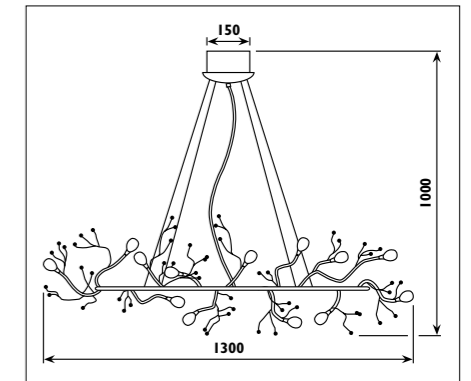

PF83 / ARBRE

PF83

Metal body with crystal shade and beads								
Code	Class	IP	QC	Lamp/s		Transformer		Colour/s
				Base	Max	Included	Not dimmable	
PF81	I	20	21	G4	8 x 20w	•	•	•
PF82	I	20	21	G4	12 x 20w	•	•	•

Metal body with crystal shade and beads								
Code	Class	IP	QC	Lamp/s		Transformer	Feature	Colour/s
				Base	Max			
PF83	I	20	21	G4	12 x 20w	•	•	•