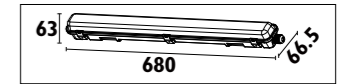

PC Housing					
Code	Class	IP	Lamp/s LED (Factory fitted) 4000K	Lumen 	Colour/s White/clear
LG001	II	65	20w	1 800	•
LG002	II	65	40w	3 600	•
LG003	II	65	50w	4 500	•

KKB60

Polycarbonate body and diffuser						
Code	Class	IP	QC	Lamp/s		Colour/s White
				Base LED tube T8	Max	
KKB60	II	65	34	G13	1 x 9w	•
KKB61	II	65	34	G13	2 x 9w	•
KKB62	II	65	34	G13	1 x 18w	•
KKB63	II	65	34	G13	2 x 18w	•
KKB64	II	65	34	G13	1 x 24w	•
KKB65	II	65	34	G13	2 x 24w	•

EMPTY BODIES ONLY.