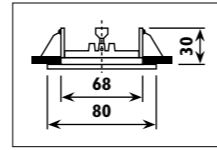

CB18

Die-cast aluminium body with twist off ring														
Code	Class	IP	QC	Lamp/s		Cutout	Clearance	Feature/s	Colour/s				Accessories	
				12v GU5,3 MR16	Transformer required	(mm)	Height (mm)	Tilt	Chrome	Brass	Satin chrome	White	Conversion bracket B 56	Slab box & Slab lid L 4-6
CB18	III	20	22	50w	•	Ø 70	63		•	•	•	•	HG11	•
CC10	III	20	22	50w	•	Ø 83	60	20°	•	•	•	•	HG11	•
CC32	III	20	22	50w	•	Ø 92	66	40°				•	HG11	•

Die-cast aluminium body with twist off ring														
Code	Class	IP	QC	Lamp/s		Cutout	Clearance	Feature/s	Colour/s				Accessories	
				12v GU5,3 MR16	Transformer required	(mm)	Height (mm)	Tilt	Rotate	Brass	Satin chrome	White	Conversion bracket B 56	Slab box & Slab lid L 4-6
CC18	III	20	22	50w	•	Ø 85	63	32°			•	•	HG11	•
CC41	III	20	22	50w	•	Ø 110	80	72°	340°	•	•	•		•