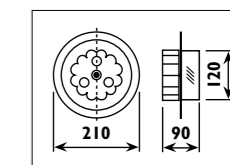

Metal body with crystal droplets							
Code	Class	IP	QC	Lamp/s		Colour/s	
				Base	Max	Transformer included (not dimmable)	Chrome body Clear crystal
JH124	I	20	20	G4	24 x 20w	•	•

JH115 / DUFF

JH115

JD38 / ROMA ROUND