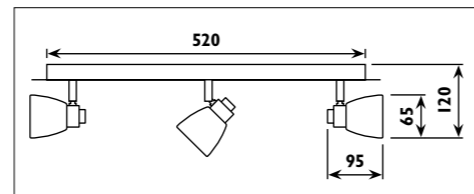

EG03B

Metal body and shade/s								
Code	Class	IP	QC	Lamp/s		Colour/s		
				Base	Max	Chrome	Satin chrome	White
EG01B	I	20	21	GU10 PAR16	1 x 50w	•	•	•
EG02B	I	20	21	GU10 PAR16	2 x 50w	•	•	•
EG03B	I	20	21	GU10 PAR16	3 x 50w	•	•	•

Metal body with glass shade						
Code	Class	IP	QC	Lamp/s		Colour/s
				Base	Max	
EH01R	I	20	21	GU10 PAR16	1 x 50w	•
EH02R	I	20	21	GU10 PAR16	2 x 50w	•
EH03R	I	20	21	GU10 PAR16	3 x 50w	•