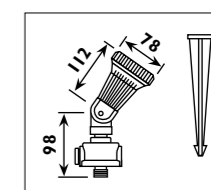

LS751P

Die-cast aluminium body, plastic spike with glass lens										
Code	Class	IP	QC	Lamp/s			Transformer required	Colour/s		Accessories
				Base	Max			Black	Green	
				230v open dichroic	12v open dichroic					LSBOX2 Junction box K 132
LS750	III	54	22		GU5,3 MR16	50w	•	•		•
LS751	I	54	22	GU10 PAR16		50w		•	•	

Plastic body and spike with glass lens						
Code	Class	IP	QC	Lamp/s		Colour/s
				Base	Max	
				230v open aluminium		Black
LS751P	II	54	24	GU10 PAR16	35w	•