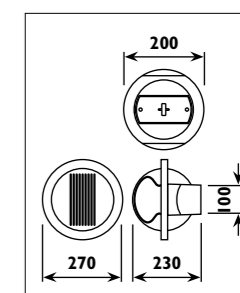

LS840

Die-cast aluminium body with polycarbonate lens							
Code	Class	IP	QC	Lamp/s		Colour/s	
				Base ESL	Max	Black	Silver grey
WT42	I	54	22	E27	2 x 26w	•	•
WT44	I	54	22	E27	2 x 26w	•	•

Die-cast aluminium body with polycarbonate lens							
Code	Class	IP	QC	Lamp/s		Colour/s	
				Base 	Max	Black	Silver
LS840	I	44	23	E27	40w	•	•