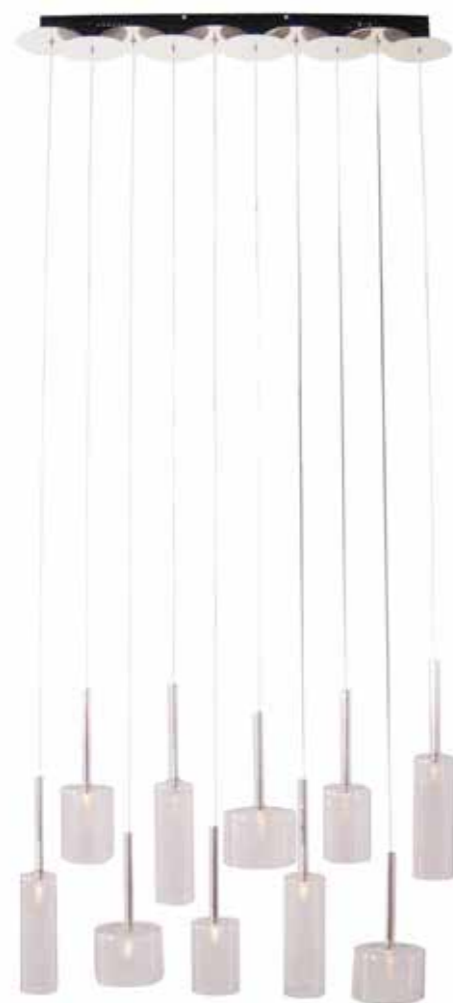

PF100

Steel body with glass shade							
Code	Class	IP	QC	Lamp/s		Transformer included (not dimmable)	Colour/s
				Base	Max		
PF100	I	20	22	G4	10 x 10w	•	•

Metal body, acrylic shade with crystal drops							
Code	Class	IP	QC	Lamp		Colour/s	
				Base	Max		
PF97	I	20	21	E14	5 x 60w	•