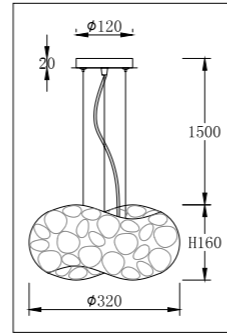

PF0003CH • PF0003RG
PF0003W