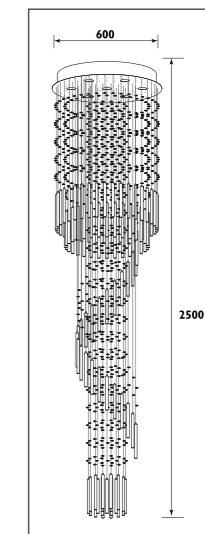

Metal body with clear crystals						
Code	Class	IP	QC	Lamp/s		Colour/s
				Base	Max	
PF87	I	20	20	 GU10 PAR16	9 x 50w	 Chrome body/ Clear crystals

PF93

Metal body with clear crystals						
Code	Class	IP	QC	Lamp/s		Colour/s
				Base	Max	
PF93	I	20	20	 GU10 PAR16	7 x 50w	•
PF300	I	20	20	 GU10 PAR16	7 x 50w	•