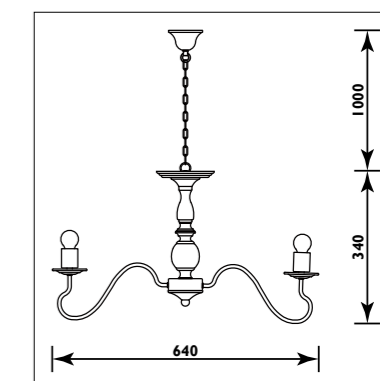

JP442 • JP443
F 23

Metal body with glass shade/s						
Code	Class	IP	QC	Lamp/s		Colour/s
				Base	Max	
JP442	I	20	21	E27	5 x 60w	•
JP443	I	20	21	E27	9 x 60w	•

JP0006
JP0007
F 17

JP0006-BL

Metal body						
Code	Class	IP	QC	Lamp/s		Colour/s
				Base	Max	
JP0006-BL	I	20	21	E27	3 x 40w	•
JP0007-BL	I	20	21	E27	5 x 40w	•