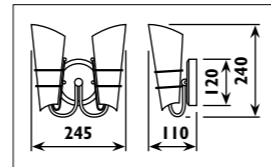

H 106-107

JH184 • JH187 • JH190

JH181

JH181 / ISLAND

JP428 / MADLYN

JP428

JH100 / SCROLL

JH100

JP428 • JP429

I 24-25

JP430 • JP431 • JP432

JH100 • JH101

I 54-55

JH102 • JH103 • JH104

JH101

JH101 / SCROLL

JP429 / MADLYN

JP429

JH181 Chrome body and patterned glass shade							
JH100 • JH101 Chrome body with crackle glass shade							
Code	Class	IP	QC	Lamp/s		Colour/s	
				Base	Max	Chrome body White glass	Chrome body Chrome/clear glass
JH181	I	20	21	E27	1 x 40w		•
JH100	I	20	21	E14	1 x 60w	•	
JH101	I	20	21	E14	2 x 60w	•	

Metal body with white glass shades							
Code	Class	IP	QC	Lamp/s		Colour/s	
				Base	Max	Chrome body White glass	
JP428	I	20	21	E14	1 x 60w	•	
JP429	I	20	21	E14	2 x 60w	•