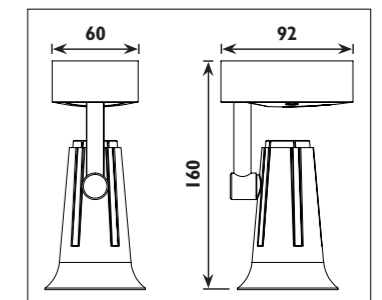

LTS007

BJ13 Die-cast aluminium body												
LSL010 Metal body and aluminium shade												
Code	Class	IP	QC	Lamp/s		Feature/s	Lumen	Colour/s				
				LED (Factory fitted) 3000K	4000K			Dimmable	Beam angle		Black	White
BJ13	I	20	22	13w		24°	1100	•				
LSL010	I	20	22		7w		700		•			

Aluminium body with plastic gear box and PC reflector										
Code	Class	IP	QC	CRI	Lamp/s		Lumen	Colour/s		
					LED (Factory fitted) 4000K			Black	White	Silver
LTS007	II	20	22	>80	12w		700	•	•	•
LTS005	II	20	22	>80	12w		700	•	•	•