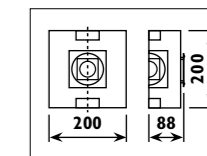

JH17

JE0007 • JE0008
G 54

Metal body with glass shade								
Code	Class	IP	QC	Lamp/s		Colour/s		
				Base	Max	Gold	Silver	White
JE0007G	I	20	24	E27	60w	•		
JE0007S	I	20	24	E27	60w		•	
JE0008	I	20	24	E27	60w			•

Metal body with frosted glass shade						
Code	Class	IP	QC	Lamp/s		Colour/s
				Base	Max	Chrome knobs White glass
JH17	I	20	21	E14	60w	•
JH18	I	20	21	E14	60w	•
JH19	I	20	21	E14	60w	•