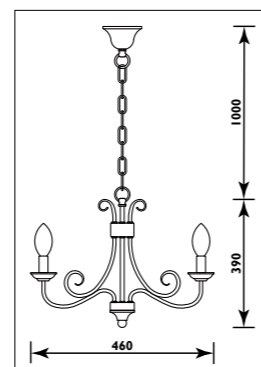

JP0014-BL

F 23

Metal body						
Code	Class	IP	QC	Lamp/s		Colour/s
				Base	Max	
JP0014-BL	I	20	21	E14	3 x 40w	• Black
JP0015-BL	I	20	21	E14	6 x 40w	•

Metal body with alabaster glass shades							
Code	Class	IP	QC	Lamp/s		Colour/s	
				Base	Max		
JP425	I	20	21	E27	3 x 60w	• French white body White glass shades	• Antique bronze body White glass shades