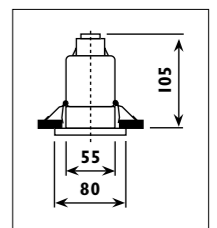

AA10

Steel body												
Code	Class	IP	QC	HID lamp/s 230v G12		Gear Required	Cutout (mm)	Feature/s Outer tilt Inner tilt Beam angle*			Colour/s Satin silver White	
BK61	I	20	31	1 x 35w	1 x 70w	•	170 x 175	17°	30°	24°	•	
BK62	I	20	31	2 x 35w	2 x 70w	•	170 x 315	17°	30°	24°	•	•

* Optional beam angle available on request

Steel body											
Code	Class	IP	QC	Lamp/s 			Cutout (mm)	Colour/s Chrome Satin chrome White			
AA10	I	20	21	40w	230v E14 R50	230v E27 R63	230v E27 R80	Ø 65	•	•	•