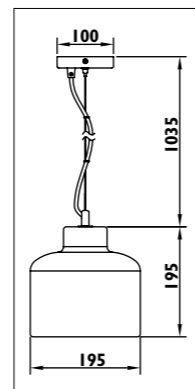

JC121

Metal ceiling plate with concrete shade						
Code	Class	IP	QC	Lamp/s		Colour/s
				Base	Max	
JC120	I	20	21	E14	40w	•
JC121	I	20	21	E14	40w	•