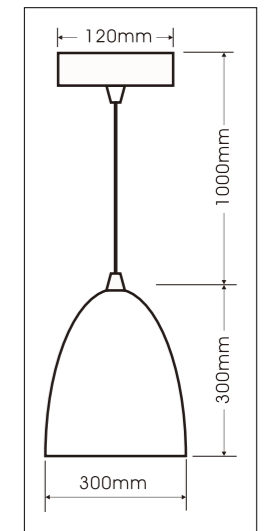

PF0017CHP • PF0017SN

Metal body							
Code	Class	IP	QC	Lamp/s		Colour/s	
				Base	Max		
PF0017CHP	I	20	24		40w	•	
PF0017SN	I	20	24		40w		•