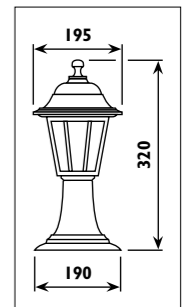

LS483

Polypropylene body and PC lens						
Code	Class	IP	QC	Lamp/s		Coastal use
				Base	Max	
LS488	II	44	23	E27	60w	Black Except high corrosion or acidic areas. 3 year warranty against corrosion.

DMC Body and glass lens							
Code	Class	IP	QC	Lamp/s		Colour/s	Coastal use
				Base	Max		
LS482	II	44	23	E27	60w	Black Except high corrosion or acidic areas. 3 year warranty against corrosion.	
LS483	II	44	23	E27	60w	Black Except high corrosion or acidic areas. 3 year warranty against corrosion.