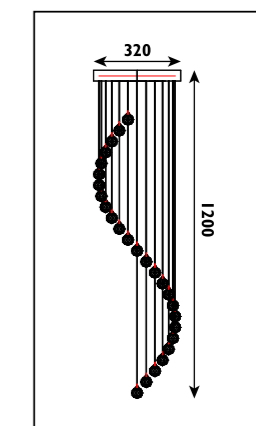

PF40

PF106 Metal body with crystal drops						
PF101 Metal body with crystal drops						
Code	Class	IP	QC	Lamp/s		Colour/s
				Base	Max	
PF106	I	20	20	GU10 PAR16	9 x 50w	•
PF101	I	20	20	GU10 PAR16	9 x 50w	•

PF104 Metal body with clear bubble glass							
PF40 Metal body with crystal droplets							
Code	Class	IP	QC	Lamp/s		Colour/s	
				Base	Max	Chrome body/clear (bubble) glass	Chrome body/Clear crystals
PF104	I	20	20	GU10 PAR16	5 x 50w	•	
PF40	I	20	20	GU10 PAR16	3 x 50w		•