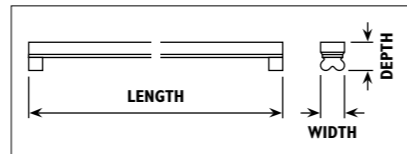

KA19E • KA23E • KA28E