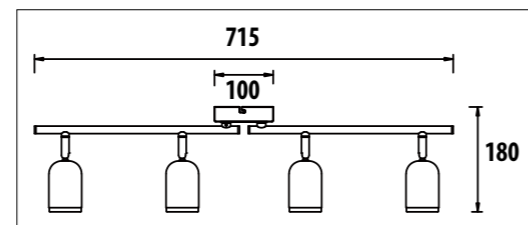

EX0005SCCH