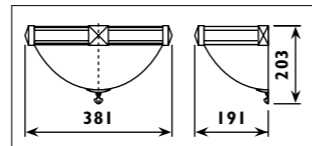

JJ60

Metal body with alabaster glass shade							
Code	Class	IP	QC	Lamp/s		Colour/s	
				Base	Max	Antique bronze body White glass	Antique bronze body Amber glass
JE40	I	20	21	E27	60w	•	
JJ60	I	20	21	E27	60w		•