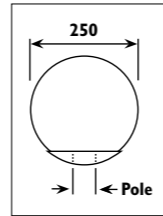

LS864

Polycarbonate gallery and lens. Pole sold separately

Code	Class	IP	QC	Lamp/s		Lamp/s		Colour/s	Accessories
				Base	Max	Compact fluorescent	Ballast included		
LS864	I	44	22	E27	60w			•	PS76 Pole K 116
LS860	I	44	22	E27	100w	1 x 26w	2 x 26w*	•	•
LS861	I	44	22	E27	100w	1 x 26w	2 x 26w	•	•
LS865	I	44	22	E27	150w	1 x 26w	2 x 26w	•	•

* LS860 - 2 x 26w compact fluorescent lamps only suitable for PS76 pole accessory

Die-cast aluminium body with polycarbonate lens. Pole sold separately

Code	Class	IP	QC	Lamp/s		Lamp/s			Ballast included	Colour/s			Accessories
				Base	Max	Compact fluorescent	Black	Green		White			
LS862	I	44	22	E27	100w	2 x 9w	1 x 26w	2 x 26w	•	•	•	•	•
LS863	I	44	22	E27	150w	2 x 9w	1 x 26w	2 x 26w	•	•	•	•	•