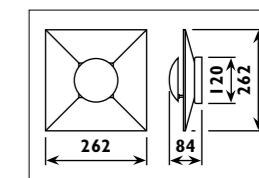

Colour options

JH50 / DECOR

JH50

Aluminium and plastic body with 125mm power cord												
Code	Class	IP	QC	Lamp/s		Ballast		Dimensions			Colour/s	Accessories
				Base	Max	Included	Not dimmable	Length	Depth	Width		
KD33	I	20	21	T5	28w	•	•	1172	37	24	•	•
KD34	I	20	21	T5	35w	•	•	1472	37	24	•	•