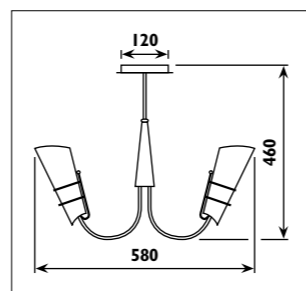

JH102 / SCROLL

F 25

JH100 • JH101

JH102

Metal body with crackle glass shade						
Code	Class	IP	QC	Lamp/s		Colour/s
				Base	Max	
JH102	I	20	21	E14	3 x 60w	•

JH103 / SCROLL

JH103

JH103 - JH104
F 25