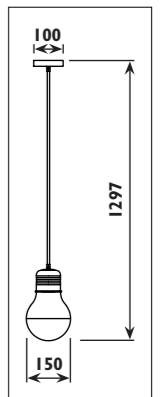

JQ14

JH134 Metal body with aluminium shade						
JQ14 Metal body						
Code	Class	IP	QC	Lamp/s		Colour/s
				Base	Max	
JH134	I	20	21		40w	Chrome
JQ14	I	20	21	E27	8w	Rose gold