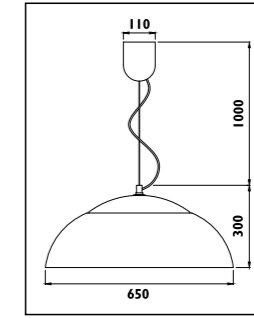

Metal body with K9 crystal droplets						
Code	Class	IP	QC	Lamp/s LED (Factory fitted)	Lumen 	Colour/s Chrome body clear crystal
LCH002	I	20	21	14 x 2w	1540	•
LCH003	I	20	21	9 x 2w	990	•

JC161

JC161 • JC162 Aluminium body									
JP326 Metal body									
Code	Class	IP	QC	Lamp/s LED (Factory fitted) 4000K	Remote control Included	Lumen 	Colour/s White Grey		
JC161	I	20	21	60w	•	3800	•	•	•
JC162	I	20	21	25w	•	1600	•	•	•
JP326	I	20	21	36w		3960	•