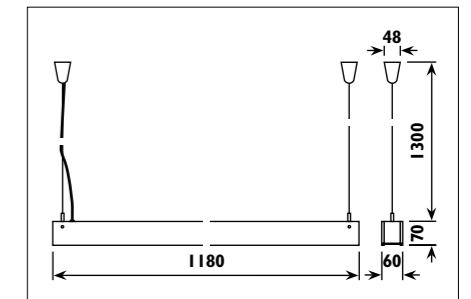

KD67

KD65 Aluminium body with plastic lens											
KD67 Aluminium and plastic body with plastic lens											
Code	Class	IP	QC	Base Fluorescent tube tube T5	Lamp/s Max	Ballast included (electronic)	Colour/s				
							Satin silver	Satin silver body Blue lens	Satin silver body Green lens	Satin silver body Red lens	Satin silver body White lens
KD65	I	20	32	G5	2 x 28w	•	•				
KD67	I	20	32	G5	1 x 28w	•		•	•	•	•