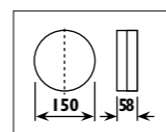

JD74

Metal body with frosted bayonet lock-on glass shade							
Code	Class	IP	QC	Lamp/s		Colour/s	
				Base	Max		
JD74	I	20	21		1 x 40w	•	
JD75	I	20	21		1 x 60w	•	
JD76	I	20	21		2 x 60w	•	

Metal body with frosted glass shade							
Code	Class	IP	QC	Lamp/s		Colour/s	
				Base	Max		
JD77	I	20	21		1 x 40w	•	
JD78	I	20	21		1 x 60w	•	
JD79	I	20	21		2 x 60w	•