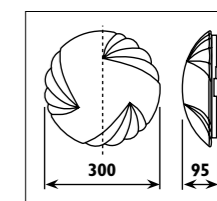

JM22S

Metal body with plain plastic shade							
Code	Class	IP	QC	Base G10q	Lamp/s Max	Ballast included (electronic)	Colour/s White
JM22A	I	20	21	Circline T5	22w	•	•
JM32A	I	20	21	Circline T5	32w	•	•
JM40A	I	20	21	Circline T5	40w	•	•

Metal body with star-mould plastic shade							
Code	Class	IP	QC	Base G10q	Lamp/s Max	Ballast included (electronic)	Colour/s White
JM22S	I	20	21	Circline T5	22w	•	•
JM32S	I	20	21	Circline T5	32w	•	•
JM40S	I	20	21	Circline T5	40w	•	•