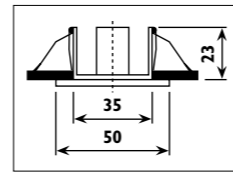

CA10

CA10 Steel body											
CA20 Aluminium body											
Code	Class	IP	QC	Lamp/s		Cutout (mm)	Colour/s				Accessories
				12v G4	Transformer required		Chrome	Satin chrome	Satin silver	White	
CA10	III	20	21	10w	•	Ø 40	•	•	•	•	•
CA20	III	20	21	10w	•	Ø 25		•	•	•	•

CB34 Steel and die-cast aluminium body with glass lens											
CB36 Die-cast aluminium body and heat sink, anodised aluminium reflector with glass lens											
Code	Class	IP	QC	Lamp/s		Cutout (mm)	Clearance Height (mm)	Colour/s			Accessories
				12v GU5,3 MR16	Transformer required			Satin chrome	Chrome	White	
CB34	III	30	22	50w	•	Ø 75	84	•		•	•
CB36	III	30	32	50w	•	Ø 105	88	•	•	•	•