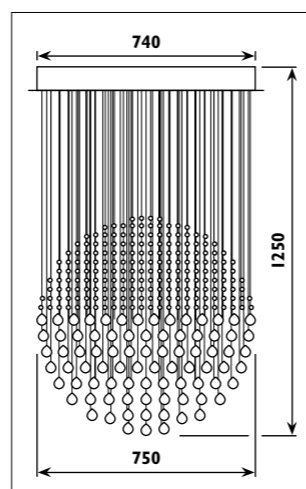

PF101

PF106 Metal body with crystal drops						
PF101 Metal body with crystal drops						
Code	Class	IP	QC	Lamp/s		Colour/s
				Base	Max	
PF106	I	20	20	GU10 PAR16	9 x 50w	•
PF101	I	20	20	GU10 PAR16	9 x 50w	•

PF104 Metal body with clear bubble glass							
PF40 Metal body with crystal droplets							
Code	Class	IP	QC	Lamp/s		Colour/s	
				Base	Max	Chrome body/clear (bubble) glass	Chrome body/Clear crystals
PF104	I	20	20	GU10 PAR16	5 x 50w	•	
PF40	I	20	20	GU10 PAR16	3 x 50w		•