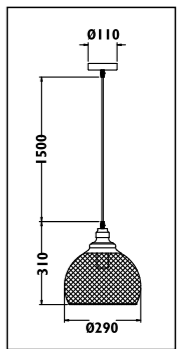

PF201

Metal body						
Code	Class	IP	QC	Lamp/s		Colour/s
				Base	Max	
PF200	I	20	21	E27	40w	•
PF202	I	20	21	E27	40w	•

Recommended décor lamps to compliment above fittings: