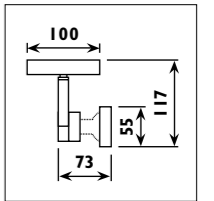

EX61

Metal body						
Code	Class	IP	QC	Lamp/s		Colour/s
				Base	Max	
EX51	I	20	21	GU10 PAR16	1 x 50w	•
EX52	I	20	21	GU10 PAR16	2 x 50w	•
EX53	I	20	21	GU10 PAR16	3 x 50w	•
EX54	I	20	21	GU10 PAR16	4 x 50w	•

Aluminium body						
Code	Class	IP	QC	Lamp/s		Colour/s
				Base	Max	
EX61	I	20	22	GU10 PAR16	1 x 50w	•
EX62	I	20	22	GU10 PAR16	2 x 50w	•
EX63	I	20	22	GU10 PAR16	3 x 50w	•