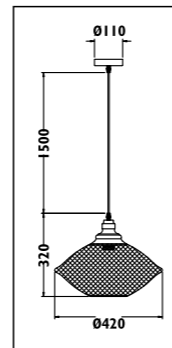

Metal body						
Code	Class	IP	QC	Lamp/s		Colour/s
				Base	Max	
PF201	I	20	21	E27	40w	•

Recommended décor lamps to compliment above fitting:

CFL003 CFL004 CFL006 LED0035 LED0040

PF203

PF203

PF204

PF204

PF205