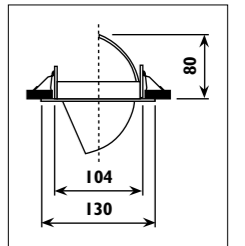

CC41

CC41

Die-cast aluminium body with twist off ring														
Code	Class	IP	QC	Lamp/s		Cutout	Clearance	Feature/s	Colour/s				Accessories	
				12v GU5,3 MR16	Transformer required	(mm)	Height (mm)	Tilt	Chrome	Brass	Satin chrome	White	Conversion bracket B 56	Slab box & Slab lid L 4-6
CB18	III	20	22	50w	•	Ø 70	63		•	•	•	•	HG11	•
CC10	III	20	22	50w	•	Ø 83	60	20°	•	•	•	•	HG11	•
CC32	III	20	22	50w	•	Ø 92	66	40°				•	HG11	•