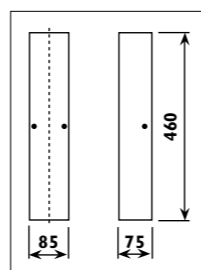

JD25

Metal body with frosted glass shade							
Code	Class	IP	QC	Lamp/s		Colour/s	
				Base	Max	Chrome knobs White glass	Brass knobs White glass
JD24	I	20	22	E14	2 x 40w	•	•
JD25	I	20	22	E14	3 x 40w	•	

JN28 Metal body with frosted glass shade							
JR10 Metal body with opal glass shade							
Code	Class	IP	QC	Lamp/s		Colour/s	
				Base	Max	Chrome body White glass	Satin chrome body White glass
JN28	I	20	22	E14	2 x 60w		•
JR10	I	20	22	E14	1 x 60w	•