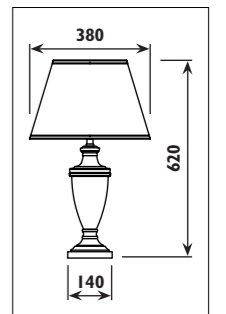

JF415

JF421 Metal body with glass shade							
JF410 Resin body with fabric shade							
Code	Class	IP	QC	Lamp/s		Colour/s	
				Base	Max	White	Rose gold body Clear shade
JF421	II	20	21		40w		•
JF410	II	20	11		60w	•	

Metal body with fabric shade							
Code	Class	IP	QC	Lamp/s		Colour/s	
				Base	Max	White	Copper
JF414	II	20	11		60w	•	
JF415	II	20	11		40w		•