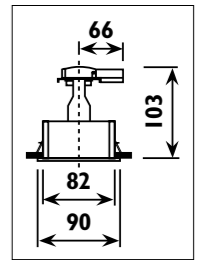

Related products for CB71 • CB72 • CB73

B 34

CNC aluminium body											
Code	Class	IP	QC	Lamp/s	Transformer required	Cutout (mm)	Clearance Height (mm)	Feature/s	Colour/s	Accessories	
				12v GU5,3 MR16				Tilt	Aluminium	Conversion bracket	Slab box & Slab lid
										B 56	L 4-6
CB71	III	20	32	1 x 50w	•	Ø 80	70	43°	•	HG11	•
CB72	III	20	32	2 x 50w	•	80 x 157	70	43°	•	HG11	
CB73	III	20	32	3 x 50w	•	80 x 242	70	43°	•	HG11	

AJ52

Anti-glare

CB27 Die cast aluminium - anti glare adjustable											
AJ52 Steel body											
Code	Class	IP	QC	Lamp/s	Cutout (mm)	Feature/s	Colour/s	Accessories			
				230v GU10 PAR16		Inner tilt	Satin chrome/Black	White	Bright white	Polished aluminium	Slab box & Slab lid
											L 4-6
AJ52	I	20	21	1 x 50w	80 x 80	30°	•				•
CB27	I	20	22	1 x 50w	Ø76			•	•	•