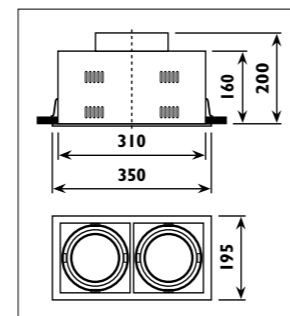

BK61

BK61

AA10

AA10

BK62

BK62

Steel body												
Code	Class	IP	QC	HID lamp/s  230v G12		Gear  Required	Cutout  (mm)	Feature/s  Outer tilt  Inner tilt  Beam angle*			Colour/s  Satin silver  White	
BK61	I	20	31	1 x 35w	1 x 70w	•	170 x 175	17°	30°	24°	•	
BK62	I	20	31	2 x 35w	2 x 70w	•	170 x 315	17°	30°	24°	•	•