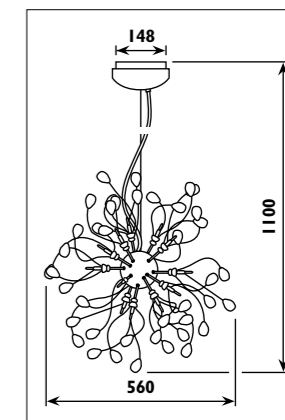

Metal body with glass teardrop beads						
Code	Class	IP	QC	Lamp/s		Colour/s
				Base	Max	
PF42	I	20	21	G4	14 x 10w	•

PF33 / ENERGY

PF33

PF71 / HELIX

PF71

PF34 / ENERGY

PF34

PF72 / HELIX