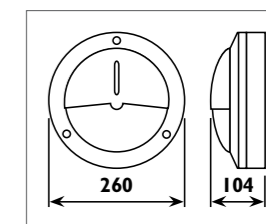

WT13E

Plastic body and lens							
Code	Class	IP	QC	Base Compact fluorescent	Lamp/s Max	Ballast included	Colour/s Black White
WT13A	I	54	34	G24	1 x 26w	•	• •

Plastic body and lens							
Code	Class	IP	QC	Base Compact fluorescent	Lamp/s Max	Ballast included	Colour/s White
WT13E	I	54	34	G24	1 x 26w	•	•
WT13G	I	54	34	G24	1 x 26w	•	•