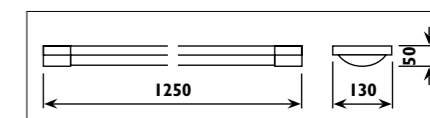

KB236E

Aluminium body with plastic lens							
Code	Class	IP	QC	Base	Lamp/s Max	Ballast included (Electronic)	Colour/s
				 Fluorescent tube T8		 Ballast included (Electronic)	 White
KB218E	I	20	31	G13	2 x 18w	•	•

Aluminium body with plastic lens							
Code	Class	IP	QC	Base	Lamp/s Max	Ballast included (Electronic)	Colour/s
				 Fluorescent tube T8		 Ballast included (Electronic)	 White
KB236E	I	20	31	G13	2 x 36w	•	•