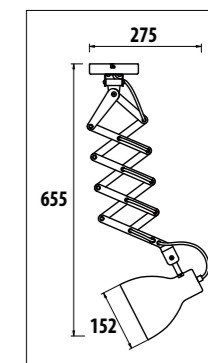

JN0002CH

Metal body with fabric shade						
Code	Class	IP	QC	Lamp/s		Colour/s
				Base	Max	
JP270	I	20	20	E14	2 x 11w	•

JN0002CH Metal body							
JH42 Wood and metal body with frosted glass lens							
Code	Class	IP	QC	Lamp/s		Colour/s	
				Base	Max		
JN0002CH	I	20	21	E27	42w	•	
JH42	I	20	21		E14		•