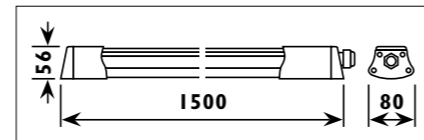

LG003

PC Housing					
Code	Class	IP	Lamp/s LED (Factory fitted) 4000K	Lumen 	Colour/s White/clear
LG001	II	65	20w	1 800	•
LG002	II	65	40w	3 600	•
LG003	II	65	50w	4 500	•