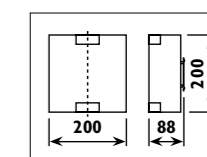

JH19

Metal body with glass shade								
Code	Class	IP	QC	Lamp/s		Colour/s		
				Base	Max	Gold	Silver	White
JE0007G	I	20	24	E27	60w	•		
JE0007S	I	20	24	E27	60w		•	
JE0008	I	20	24	E27	60w			•

Metal body with frosted glass shade						
Code	Class	IP	QC	Lamp/s		Colour/s
				Base	Max	Chrome knobs White glass
JH17	I	20	21	E14	60w	•
JH18	I	20	21	E14	60w	•
JH19	I	20	21	E14	60w	•