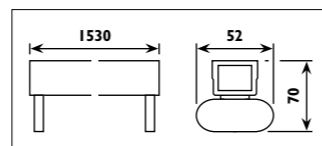

KKA25

One side powered T8 LED tube (wired for LED tubes only)							
Code	Class	IP	QC	Voltage	Base	Colour/s	Box Qty
						White	
KKA22	I	20	31	230	G13	•	9
KKA24	I	20	31	230	G13	•	9
KKA25	I	20	31	230	G13	•	9

EMPTY BODIES ONLY.