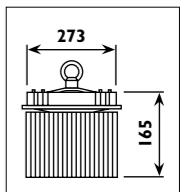

Reflector sold separately

Reflector sold separately

LHB004

Cold-forging and pure aluminium						
Code	Class	IP	QC	Lamp/s LED (Factory fitted) 2700K - 6500K	Lumen 	Colour/s Black body/ Clear diffuser
LHB009	I	65	21	50w	5000-6000	•
LHB010	I	65	21	100w	10000-12000	•

LHB002 • LHB004 Die-cast aluminium body only						
LHB003 Aluminium reflector only						
Code	Class	IP	QC	Lamp/s LED (Factory fitted) 6000K	Lumen 	Colour/s Aluminium
LHB002	I	23	21	1 x 150w	10500	•
LHB003			31			•
LHB004	I	23	21	1 x 200w	14000	•