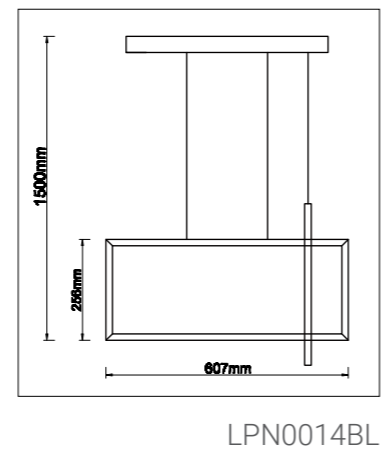

MDY012 Metal body with acrylic lens							
LPN0014BL Acrylic and aluminium							
Code	Class	IP	QC	Lamp/s LED (Factory fitted) 3500K	Lumen 	Colour/s Chrome Black	
MDY012	I	20	21	3x5w	1200	•	
LPN0014BL	I	20	21	45w	1650		•

Metal body with plastic lens					
Code	Class	IP	QC	Lamp/s LED (Factory fitted) 4000K	Colour/s White
LPN020	I	20	21	75w	•
LPN021	I	20	21	24w	•