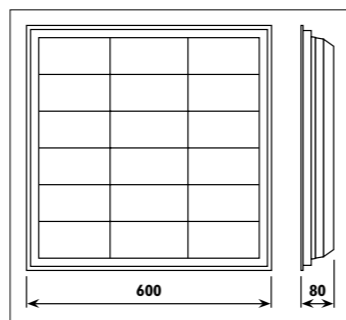

KR20

Cold steel and aluminium body							
Code	Class	IP	QC	Base Fluorescent tube T8	Lamp/s Max	Gear included	Colour/s White body Aluminium reflector
KR20	I	20	31	3 x 18w	G13	•	•
KR22	I	20	31	3 x 36w	G13	•	•

Cold steel and aluminium body							
Code	Class	IP	QC	Base Fluorescent tube T5	Lamp/s Max	Gear included	Colour/s White body Aluminium reflector
KR40E	I	20	31	3 x 14w	G5	•	•
KR46E	I	20	31	3 x 28w	G5	•	•