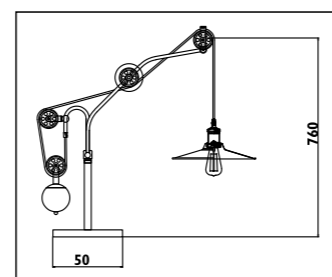

KTM006

Steel body with pulley						
Code	Class	IP	QC	Lamp		Colour/s
				Base	Max	
KTM006	II	20	21	E27	40w	.