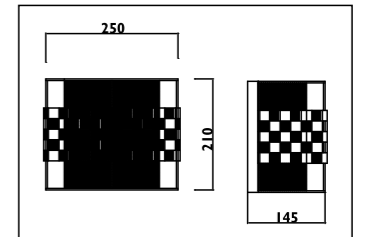

JC158

Metal body						
Code	Class	IP	QC	Lamp/s		Colour/s
				Base	Max	
JC152	I	20	21	E27	40w	•
JC158	I	20	21	E27	40w	•

Recommended décor lamps to compliment above fittings: