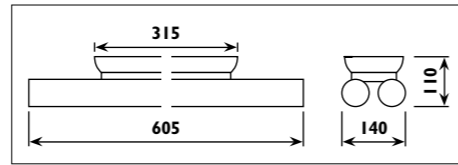

KE80

Plastic body with glass cover						
Code	Class	IP	QC	Base Fluorescent tube T5	Lamp/s Max	Colour/s Chrome
KE80	I	20	21	G5	2 x 24w	•
KE81	I	20	21	G5	2 x 54w	•

KE42 Metal body									
JM04 Plastic body and shade									
JM07 Metal and plastic body with plastic shade									
Code	Class	IP	QC	Lamp/s			Colour/s		
				Base	Max	Ballast Included (electronic)	Satin silver body White shade	Satin chrome	White
KE42	I	20	31	Circline T5	55w	•		•	
JM04	I	54	31		22w	•			•
JM07	I	20	31	Circline T6	83w	•	•