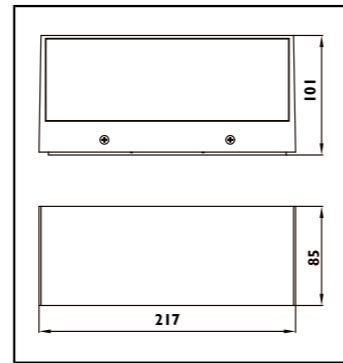

LS1893

LWL015

LS1891 Stainless steel body								
LS1893 Die-cast aluminium body								
Code	Class	IP	QC	Lamp/s LED (Factory fitted) 4000K	Feature/s Light direction	Lumen 	Colour/s Stainless steel/black Dark grey	
LS1891	I	54	21	24w	2-way	1240	•	•
LS1893	I	54	21	18.5w	2-way	1360	•	•

LWL014 - LWL015 Die-cast aluminium body									
LS1701 Aluminium body									
Code	Class	IP	QC	Lamp/s LED (Factory fitted) 3000K | 4000K	Feature/s Light direction	Lumen 	Colour/s White Dark grey		
LWL014	I	54	22	7w	2-way	412	•	•	•
LWL015	I	54	22	3w	1-way	168	•	•	•
LS1701	I	54	22	7w		357			•