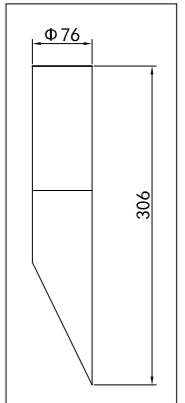

LSL0003SST

LSL0003
LSL0004
K12