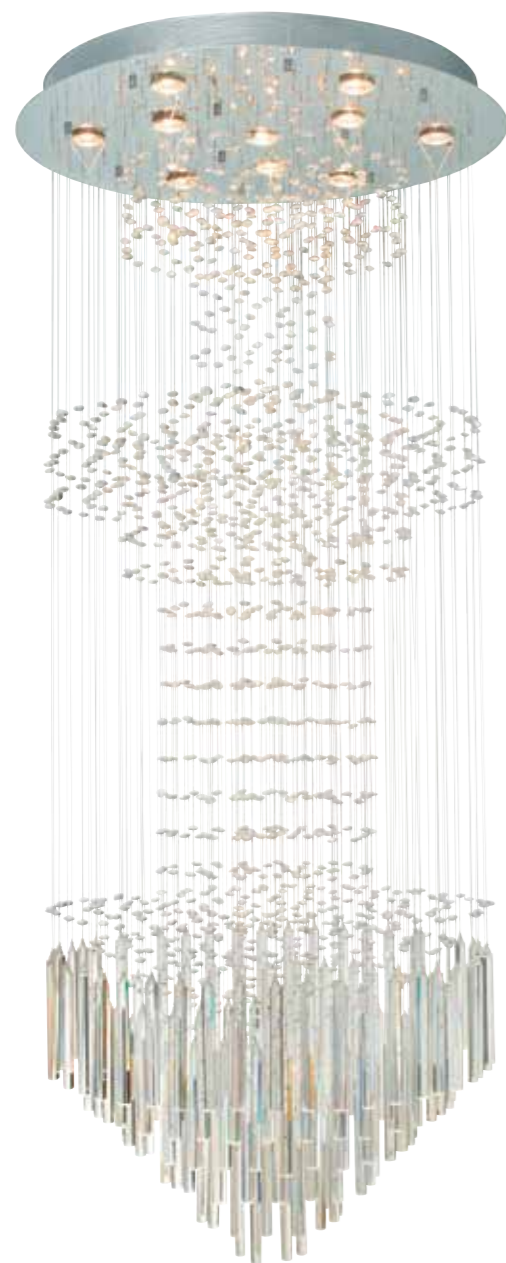

PF25 / CASCADE

PF25

PF103

PF103

Metal body with crystal beads and drops						
Code	Class	IP	QC	Lamp/s		Colour/s
				Base	Max	
PF25	I	20	21	 GU10 PAR16	10 x 50w	 Chrome body/ Clear crystals

Metal body with crystal drops						
Code	Class	IP	QC	Lamp/s		Colour/s
				Base	Max	
PF103	I	20	20	 GU10 PAR16	5 x 50w	 Chrome body/ Clear crystals