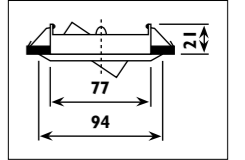

CC18

Die-cast aluminium body with twist off ring														
Code	Class	IP	QC	Lamp/s		Cutout	Clearance	Feature/s	Colour/s				Accessories	
				12v GU5,3 MR16	Transformer required	(mm)	Height (mm)	Tilt	Chrome	Brass	Satin chrome	White	Conversion bracket B 56	Slab box & Slab lid L 4-6
CB18	III	20	22	50w	•	Ø 70	63		•	•	•	•	HG11	•
CC10	III	20	22	50w	•	Ø 83	60	20°	•	•	•	•	HG11	•
CC32	III	20	22	50w	•	Ø 92	66	40°				•	HG11	•

Die-cast aluminium body with twist off ring														
Code	Class	IP	QC	Lamp/s		Cutout	Clearance	Feature/s	Colour/s				Accessories	
				12v GU5,3 MR16	Transformer required	(mm)	Height (mm)	Tilt	Rotate	Brass	Satin chrome	White	Conversion bracket B 56	Slab box & Slab lid L 4-6
CC18	III	20	22	50w	•	Ø 85	63	32°			•	•	HG11	•
CC41	III	20	22	50w	•	Ø 110	80	72°	340°	•	•	•		•