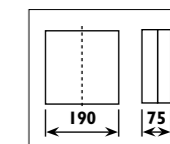

JD78

Metal body with frosted bayonet lock-on glass shade							
Code	Class	IP	QC	Lamp/s		Colour/s	
				Base	Max		
JD74	I	20	21		1 x 40w	•	
JD75	I	20	21		1 x 60w	•	
JD76	I	20	21		2 x 60w	•	

Metal body with frosted glass shade							
Code	Class	IP	QC	Lamp/s		Colour/s	
				Base	Max		
JD77	I	20	21		1 x 40w	•	
JD78	I	20	21		1 x 60w	•	
JD79	I	20	21		2 x 60w	•