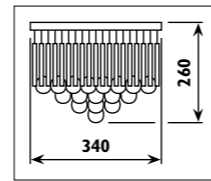

JH155

JH155 Metal body with glass tubes and crystal droplets							
JP321 Metal and aluminium body with crystal droplets							
Code	Class	IP	QC	Lamp/s		Colour/s	
				Base	Max	Chrome body Clear crystal	Chrome body Glass and crystal droplets
JH155	I	20	20	G9	6 x 40w		•
JP321	I	20	20	G9	6 x 40w	•	

Metal body with crystal droplets								
Code	Class	IP	QC	Base	Lamp/s	Transformer included (not dimmable)	Included	Colour/s
					Max			Chrome body Clear crystal
JH121	I	20	20	G4	12 x 20w	•		•
JH131	I	20	20	G4	9 x 20w	•		•
JH132	I	20	20	G4	17 x 20w	•	•	•