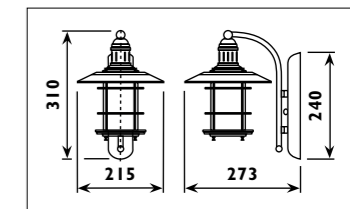

I 38-39

JP441 • JP442 • JP443

JP440 / EBELE

JP440

JQ11 / LANTERN

JQ11

JP424 Metal body with alabaster glass shades												
JP440 Metal body with glass shade/s												
Code	Class	IP	QC	Lamp/s		Colour/s						
				Base	Max							
						<table border="0"> <tr> <td></td> <td></td> <td></td> </tr> <tr> <td>French white body White glass shades</td> <td>Antique bronze body White glass shades</td> <td>Black body Cream glass</td> </tr> </table>				French white body White glass shades	Antique bronze body White glass shades	Black body Cream glass
French white body White glass shades	Antique bronze body White glass shades	Black body Cream glass										
JP424	I	20	21	E27	1 x 60w	•						
JP440	I	20	21	E27	1 x 60w	•						