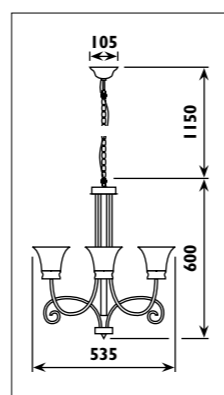

JP152 • JP153
F 21

JP152

Metal body with frosted glass shade						
Code	Class	IP	QC	Lamp/s		Colour/s
				Base	Max	
JP152	I	20	21	E27	3 x 60w	•

Metal body with frosted glass shade						
Code	Class	IP	QC	Lamp/s		Colour/s
				Base	Max	
JP153	I	20	21	E27	5 x 60w	•