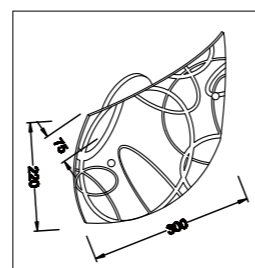

JE0007 • JE0008
G 54

JE0008

Metal body with glass shade								
Code	Class	IP	QC	Lamp/s		Colour/s		
				Base	Max	Gold	Silver	White
JE0007G	I	20	24	E27	60w	•		
JE0007S	I	20	24	E27	60w		•	
JE0008	I	20	24	E27	60w			•

Metal body with frosted glass shade						
Code	Class	IP	QC	Lamp/s		Colour/s
				Base	Max	Chrome knobs White glass
JH17	I	20	21	E14	60w	•
JH18	I	20	21	E14	60w	•
JH19	I	20	21	E14	60w	•