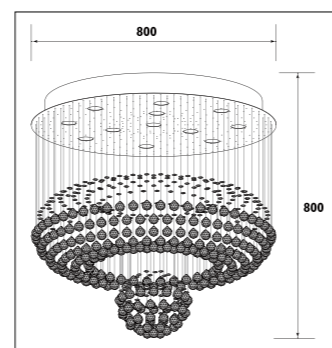

PF84

Metal body with clear crystals						
Code	Class	IP	QC	Lamp/s		Colour/s
				Base	Max	
PF84	I	20	20		10 x 50w	•

Metal body with clear crystals						
Code	Class	IP	QC	Lamp/s		Colour/s
				Base	Max	
PF86	I	20	20		7 x 50w	•