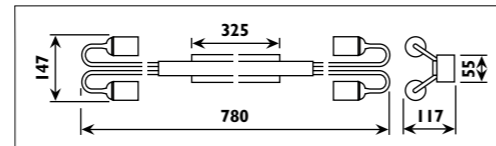

KE02

Metal body							
Code	Class	IP	QC	Base Fluorescent tube T8	Lamp/s Max	Ballast included (electronic)	Colour/s Satin chrome
KE01	I	20	21	G13	4ft 2 x 36w	•	•
KE02	I	20	21	G13	2ft 2 x 18w	•	•

Metal body								
Code	Class	IP	QC	Base Fluorescent tube T5	Lamp/s Max	Ballast included (electronic)	Ballast not dimmable	Colour/s Chrome Satin chrome body
KE03	I	20	31	G5	2 x 54w	•	•	•