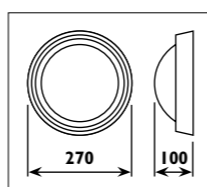

JE52

Metal base with PS diffuser and frame								
Code	Class	IP	QC	Lamp/s		Colour/s		
				Base	Max	Black	Silver	White
JE52	I	20	21	E27	1 x 15w	•	•	•

Round patterned glass shade with crystals						
Code	Class	IP	QC	Lamp/s		Colour/s
				Base	Max	
JY007	I	20	21	E27	2 x 11w	•
JY008	I	20	21	E27	3 x 11w	•