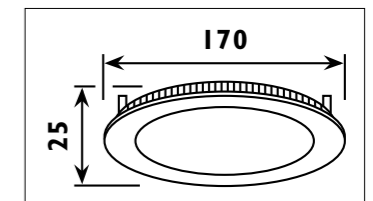

Plastic body									
Code	Class	IP	QC	Lamp/s		Lumen	Cutout	Colour/s	
				LED (Factory fitted)			(mm)	White	
				3000K	4000K				
LDL0002W	II	20	21	6w		470	Ø 75	•	
LDL0003W	II	20	21		12w	920	Ø 120	•	
LDL0004W	II	20	21	12w		920	Ø 120	•	
LDL0008W	II	20	21	6w		470	Ø 75	•	

LBT002

Aluminium body										
Code	Class	IP	QC	Lamp/s		Lighting effects	Lumen	Cutout	Colour/s	
				LED	Dimmable	RGB		(mm)	White	
				(Factory fitted)						
				2500K-6000K						
LBT001	II	20	22	6w	•	•	300	Ø 108	•	
LBT002	II	20	22	12w	•	•	600	Ø 155	•	
LBT003	II	20	22	18w	•	•	900	Ø 210	•