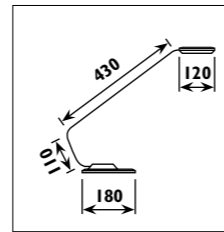

JF380

Metal and plastic body										
Code	Class	IP	QC	Lamp/s LED (Factory fitted)	Lumen 	Colour/s				
				5000K						
JF380	II	20	11	1 x 4.8w	340	•				
LTL002	II	20	21	3w	200		•	•	•	
LTL003	II	20	21	3w	200					•

Metal and plastic body										
Code	Class	IP	QC	Lamp/s LED (Factory fitted)	Lumen 	Colour/s				
				5000K						
LTL001	II	20	21	3w	200	•	•			
LTL005	II	20	21	3w	200	•	•	•	•