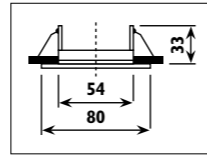

CB15

CB15 Steel body														
CB24 Steel body, die-cast aluminium ring and heat sink														
Code	Class	IP	QC	Lamp/s	Transformer required	Cutout (mm)	Clearance Height (mm)	Black	Chrome	Gold	Gunmetal	Satin chrome	White	Accessories
				12v GU5,3 MR16										Conversion bracket B 56, Slab box & Slab lid L 4-6
CB15	III	20	21	50w	•	Ø 60	68	•	•	•	•	•	•	HG11
CB24	III	20	32	50w	•	Ø 98	98							

Steel body																
Code	Class	IP	QC	Lamp/s	Transformer required	Cutout (mm)	Clearance Height (mm)	Tilt	Rotate	Chrome	Gold	Gunmetal	Satin chrome	Black	White	Accessories
				12v GU5,3 MR16												Slab box & Slab lid L 4-6, Conversion bracket B 56
CD21	III	20	21	50w	•	Ø 80	48	30°	340°	•	•	•	•	•	•	HG11
CC51	III	20	21	50w	•	Ø 85	65	18°		•	•	•	•	•	•	HG11