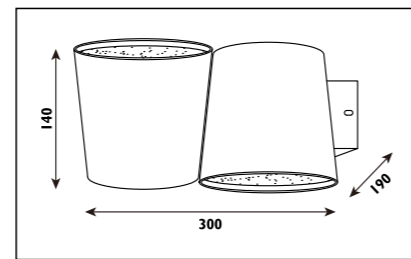

MDY002

LWL012 Die-cast aluminium body								
MDY002 Metal body with acrylic lens								
Code	Class	IP	QC	Lamp/s LED (Factory fitted) 4000K	Lumen 	Colour/s Black outside/ Gold inside	White	Satin silver
LWL012	I	20	21	1 x 9w	1000	.	.	.
MDY002	I	20	21	2 x 6w	2680	.	.	.