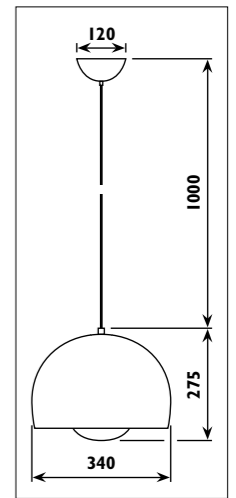

Metal body with glass lens						
Code	Class	IP	QC	Lamp/s		Colour/s
				Base	Max	
JC51	II	20	21		60w	 Satin chrome body/glass lens

JH134

JH134 Metal body with aluminium shade						
JQ14 Metal body						
Code	Class	IP	QC	Lamp/s		Colour/s
				Base	Max	
JH134	I	20	21		40w	Chrome
JQ14	I	20	21	E27	8w	Rose gold