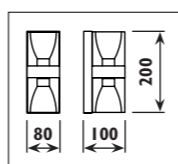

JH210

KD18

Metal body with crystal shade						
Code	Class	IP	QC	Lamp/s		Colour/s
				Base	Max	
JH210	I	20	21	G9	2 x 40w	•

Plastic body										
Code	Class	IP	QC	Lamp/s			Dimensions			Colour/s
				Base	Max	Ballast included	(mm)			
				Fluorescent tube			Length	Depth	Width	
KD18	II	20	31	T8	18w	•	636	48	30	•