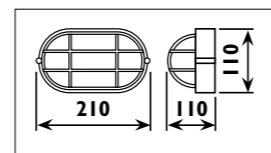

W01G

Die-cast aluminium body with glass lens							
Code	Class	IP	QC	Lamp/s		Colour/s	
				Base	Max	Black	White
W01A	I	54	22	E27	60w	•	•
W01E	I	54	22	E27	60w	•	•
W01G	I	54	22	E27	60w	•	•

Die-cast aluminium body with glass lens							
Code	Class	IP	QC	Lamp/s		Colour/s	
				Base	Max	Black	White
W02A	I	54	22	E27	100w	•	•
W02E	I	54	22	E27	100w	•	•
W02G	I	54	22	E27	100w	•	•