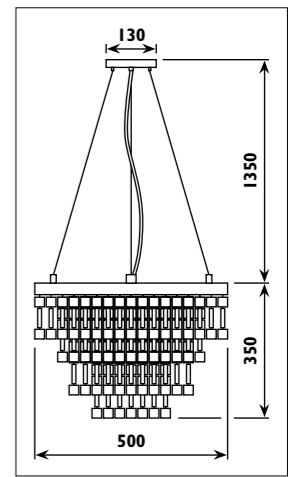

Metal body with acrylic crystal shades							
Code	Class	IP	QC	Voltage	Lamp/s	Lumen	Colour/s
					LED (Factory fitted) 3200K		Chrome body/ Clear acrylic crystal shades
JP815	I	20	21	230	9 x 5w	3600	•

Metal body with crystal droplets						
Code	Class	IP	QC	Lamp/s		Colour/s
				Base	Max	
						Chrome body/ Clear crystals
JP307	I	20	22	G9	4 x 40w	•
JP308	I	20	22	G9	3 x 40w	•