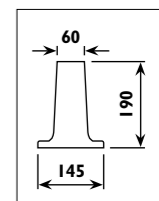

LS864P

Polycarbonate body & accessories								
LS864E • LS864EPB Polycarbonate body and lens								
Code	Class	IP	QC	Lamp/s		Colour/s	Coastal use	
				Base	Max			
				CFL	ESL	White sphere Black basket	Except high corrosion or acidic areas. 3 year warranty against corrosion.	
LS864E	II	44	24		E27	60w	•	•
LS864EPB	II	44	24	E27		60w	•	•

Polycarbonate body & accessories			
LS864A Arm only for LS864E/EPB Econo			
LS864P Post only for LS864E/EPB Econo			
Code	QC	Colour/s	Coastal use
		Black	Except high corrosion or acidic areas. 3 year warranty against corrosion.
LS864A	24	•	•
LS864P	24	•	•