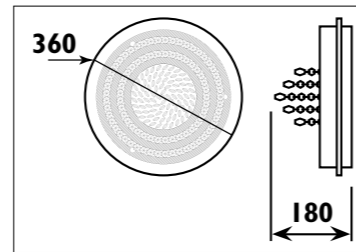

JY0010

JY0009 Metal and glass body with clear crystal						
JY0010 - JY0011 Glass body with clear crystal						
Code	Class	IP	QC	Lamp/s LED (Factory fitted) 4000K	Lumen 	Colour/s Chrome/ clear
JY0009	I	20	21	18w	1440	•
JY0010	I	20	21	18w	1440	•
JY0011	I	20	21	18w	1440	•

JY0012 Metal and glass body with clear crystal						
JY0013 - JY0014 Glass body with clear crystal						
Code	Class	IP	QC	Lamp/s LED (Factory fitted) 4000K	Lumen 	Colour/s Chrome/ clear
JY0012	I	20	21	18w	1440	•
JY0013	I	20	21	18w	1440	•
JY0014	I	20	21	18w	1440	•