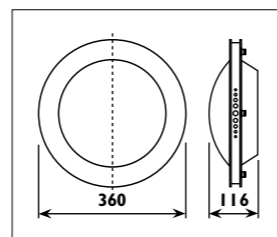

JG40

Metal body with frosted glass shade								
Code	Class	IP	QC	Lamp/s			Colour/s	
				Q1 78mm	Base	Max	Satin chrome body White glass	Chrome/ Satin chrome body Alabaster glass
JG40	I	20	21	R7s		150w	•	
JG60	I	20	21		E14	1 x 40w		•
JG61	I	20	21		E27	2 x 60w		•

JD10 Metal body with frosted glass shade								
JG56 Metal body with patterned frosted glass shade								
Code	Class	IP	QC	Lamp/s			Colour/s	
				Base	Max	Satin chrome body Frosted glass		
JD10	I	20	21		E14	1 x 60w		•
JG56	I	20	21	E27		3 x 60w		•