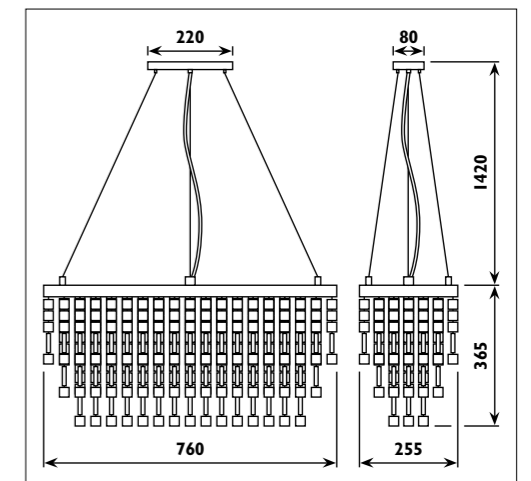

Metal body with acrylic crystal shades							
Code	Class	IP	QC	Voltage	Lamp/s	Lumen	Colour/s
					LED (Factory fitted) 3200K		Chrome body/ Clear acrylic crystal shades
JP815	I	20	21	230	9 x 5w	3600	•

Metal body with crystal droplets						
Code	Class	IP	QC	Lamp/s		Colour/s
				Base	Max	
						Chrome body/ Clear crystals
JP307	I	20	22	G9	4 x 40w	•
JP308	I	20	22	G9	3 x 40w	•