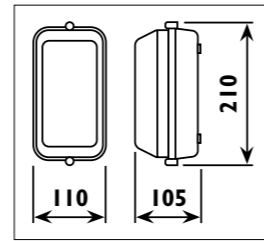

WTT01

WTT01 Polycarbonate body and polycarbonate lens										
WO3E Die-cast aluminium body with glass lens										
Code	Class	IP	QC	Lamp/s			Colour/s			
				Base	Max	Black body/ Clear lens	White body/ Clear lens	Black	White	
WTT01	I	44	23	B22	60w	•	•			
WO3E	I	54	22	E27	60w			•	•	

Polycarbonate body and lens									
Code	Class	IP	QC	Lamp/s		Colour/s			
				Base	Max	White	Black		
WT0001W	I	55	24	E27	2 x 60w	•			
WT0002BL	I	55	24	E27	2 x 60w			•