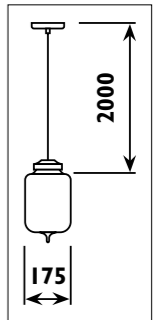

PRT0023

PRT0023

Metal body with glass shade						
Code	Class	IP	QC	Lamp/s		Colour/s
				Base	Max	
PRT0023	II	20	24	E27	60w	•

PRT0020

PRT0020

PRT0021

PRT0021

Metal body with glass shade						
Code	Class	IP	QC	Lamp/s		Colour/s
				Base	Max	
PRT0020	II	20	24	E27	60w	•
PRT0021	II	20	24	E27	60w	•