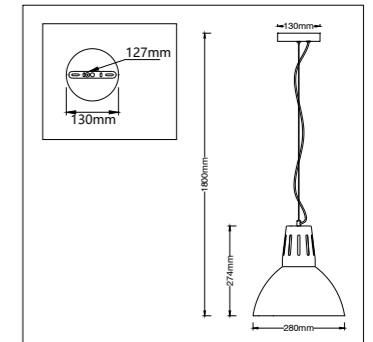

PF0015WH • PF0015GY
PF0015BL

Metal body								
Code	Class	IP	QC	Lamp/s		Colour/s		
				Base	Max	White/ Satin nickel	Grey/ copper	Green/ copper
PF0014WH	I	20	21	E27	40w	•		
PF0014GY	I	20	21	E27	40w		•	
PF0014GR	I	20	21	E27	40w			•

Metal body								
Code	Class	IP	QC	Lamp/s		Colour/s		
				Base	Max	White	Grey	Black
PF0015WH	I	20	21	E27	40w	•		
PF0015GY	I	20	21	E27	40w		•	
PF0015BL	I	20	21	E27	40w			•