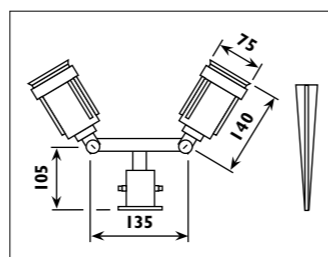

LS323

Plastic body and spike						
Code	Class	IP	QC	Lamp/s		Colour/s
				Base PAR38	Max	
LS322	II	44	14	E27	1 x 80w	•
LS323	II	44	14	E27	2 x 80w	•

Plastic body						
Code	Class	IP	QC	Lamp/s		Colour/s
				Base PAR38	Max	
LS324	II	44	24	E27	1 x 80w	•
LS326	II	44	24	E27	2 x 80w	•