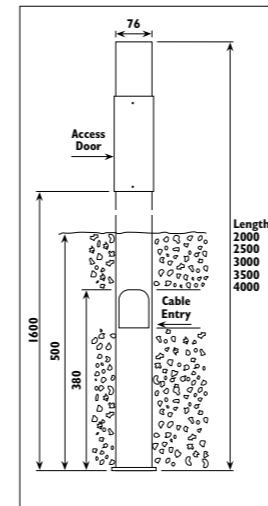

PS76 P planting