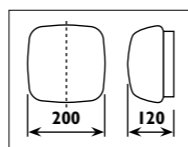

JK20

Metal body with opal bayonet lock-on glass shade						
Code	Class	IP	QC	Lamp/s		Colour/s
				Base	Max	
JK20	I	20	21	E27	60w	•
JK25	I	20	21	E27	60w	•

Metal body with opal bayonet lock-on glass shade						
Code	Class	IP	QC	Lamp/s		Colour/s
				Base	Max	
JL20	I	20	21	E27	60w	•
JL25	I	20	21	E27	60w	•