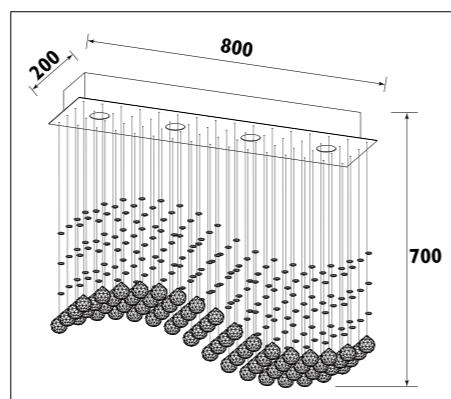

PF47

Metal body with clear crystals						
Code	Class	IP	QC	Lamp/s		Colour/s
				Base	Max	
PF47	I	20	20		4 x 50w	 Chrome body/ Clear crystals

Metal body with clear crystals						
Code	Class	IP	QC	Lamp/s		Colour/s
				Base	Max	
PF79	I	20	20		12 x 50w	 Chrome body/ Clear crystals