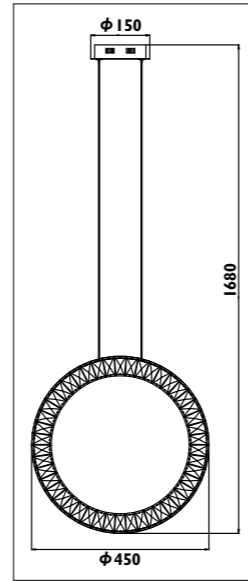

LPN0009CH

LPN0009CH Crystal and stainless steel											
PF110 Metal body with glass shade and crystal drops											
Code	Class	IP	QC	Lamp			Lumen	Feature/s	Colour/s		
				E14	Base LED Factory fitted (colour temperature switching) 4000K/6500K	LED (factory fitted) RGB Colour changing			Dimmable	Chrome	Chrome body/ clear glass/ clear crystal
LPN0009CH	I	20	24		20W		1600	•	•		
PF110	I	20	20	3 x 40w		48 x 0.1w		•		•	

LCH001 Metal body with K9 crystal droplets										
PF126 Metal body with acrylic shade										
Code	Class	IP	QC	Lamp/s		Lumen	Colour/s		Remote included	Dimmable
				LED (Factory fitted) 4000K	36 x 2w		Chrome body clear crystal	White		
LCH001	I	20	21		36 x 2w	8640	•			
PF126	I	20	21	36 x 2w		8640				•