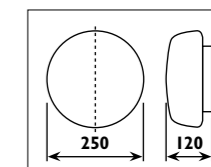

JL25

Metal body with opal bayonet lock-on glass shade						
Code	Class	IP	QC	Lamp/s		Colour/s
				Base	Max	
JK20	I	20	21	E27	60w	•
JK25	I	20	21	E27	60w	•

Metal body with opal bayonet lock-on glass shade						
Code	Class	IP	QC	Lamp/s		Colour/s
				Base	Max	
JL20	I	20	21	E27	60w	•
JL25	I	20	21	E27	60w	•