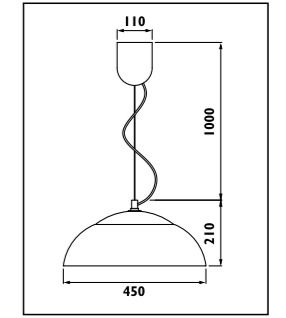

Metal body with K9 crystal droplets						
Code	Class	IP	QC	Lamp/s LED (Factory fitted)	Lumen 	Colour/s Chrome body clear crystal
LCH002	I	20	21	14 x 2w	1540	•
LCH003	I	20	21	9 x 2w	990	•

JC162

JC161 • JC162 Aluminium body									
JP326 Metal body									
Code	Class	IP	QC	Lamp/s LED (Factory fitted) 4000K	Remote control Included	Lumen 	Colour/s White Grey		
JC161	I	20	21	60w	•	3800	•	•	•
JC162	I	20	21	25w	•	1600	•	•	•
JP326	I	20	21	36w		3960	•