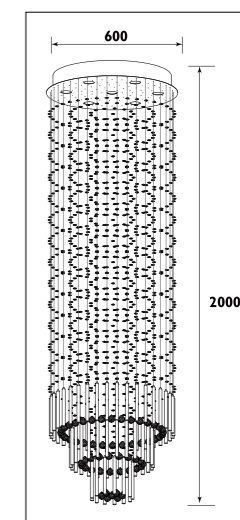

PF86

Metal body with clear crystals						
Code	Class	IP	QC	Lamp/s		Colour/s
				Base	Max	
PF84	I	20	20		10 x 50w	•

Metal body with clear crystals						
Code	Class	IP	QC	Lamp/s		Colour/s
				Base	Max	
PF86	I	20	20		7 x 50w	•