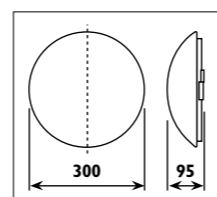

JM22A

Metal body with plain plastic shade							
Code	Class	IP	QC	Base G10q	Lamp/s Max	Ballast included (electronic)	Colour/s White
JM22A	I	20	21	Circline T5	22w	•	•
JM32A	I	20	21	Circline T5	32w	•	•
JM40A	I	20	21	Circline T5	40w	•	•

Metal body with star-mould plastic shade							
Code	Class	IP	QC	Base G10q	Lamp/s Max	Ballast included (electronic)	Colour/s White
JM22S	I	20	21	Circline T5	22w	•	•
JM32S	I	20	21	Circline T5	32w	•	•
JM40S	I	20	21	Circline T5	40w	•	•