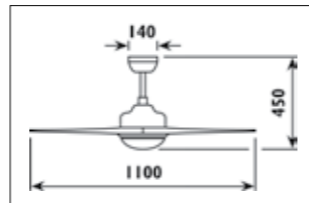

75W Motor

Dimmable and non-dimmable version available in white

JX01A

50W Motor

55W Motor

75W Motor - Industrial

WHITE AVAILABLE IN A 3PACK

JX01A Metal body, opal glass shade with plastic blades														
JX17 Metal body with wooden blades and glass shade														
Code	Class	IP	QC	Lamp/s	Feature/s				Switch control	Remote control	Colour/s			
				Base R7s Q1 78mm	3 Speed	Dual cycle (forward/ reverse)	Adjusts for sloped ceiling	(Surface mount) (mm) Included	(For speed control & dimming) Available on request	Satin chrome body Satin silver blades White glass	Satin titanium body Satin titanium blades White glass	Satin chrome body Wooden blades White glass	White body White blades White glass	
JX01A	I	20	21	1 x 60w	.	.	.		Included	.	.	.	.	
JX17	I	20	21	1 x 60w	.	.	.	114 x 65		.	.	.	.	

JX09 Metal body, opal glass shade with wooden reversible blades																	
JX12 Metal body and blades with plastic cup																	
Code	Class	IP	QC	Lamp/s	Max	Feature/s				Switch control	Remote control	Colour/s					
				Base E27		3 Speed	5 Speed	Dual cycle (forward/ reverse)	Adjusts for sloped ceiling	(Surface mount) (mm) Included	Available on request	Satin silver body Satin silver/ Black blades White glass	White	Black	Chrome	Satin chrome	
JX09	I	20	21	2 x 60w	Gen	.	.	.	.		.	.	.	.	.	.	.
JX12	I	20	21			.	.			132 x 90		.	.	.	.	.	.