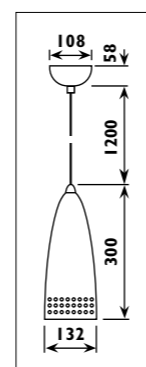

JC43

Metal body						
Code	Class	IP	QC	Lamp/s		Colour/s
				Base	Max	
JC40	II	20	21	E27	60w	•
JC43	II	20	11	E27	60w	•