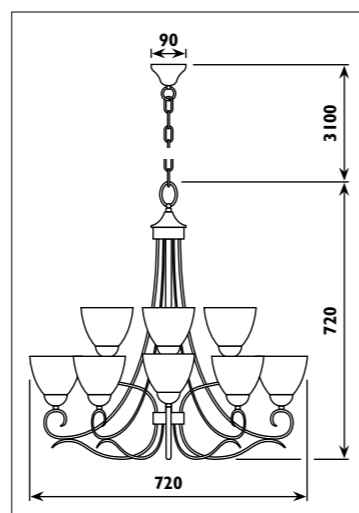

JP427

Metal body with alabaster glass shades							
Code	Class	IP	QC	Lamp/s		Colour/s	
				Base	Max		
JP426	I	20	21	E27	5 x 60w		
JP427	I	20	21	E27	9 x 60w