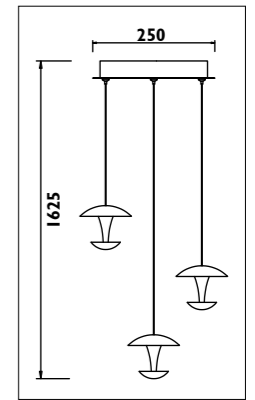

LPN011 Aluminium body and metal base with acrylic lens/s						
LPN0016CH Metal body with acrylic lens						
Code	Class	IP	QC	Lamp/s LED (Factory fitted)	Lumen 	Colour/s Chrome
LPN011	I	20	21	4 x 2.4w	450.40	•
LPN0016CH	I	20	21	5.5w	380	•

MDY010

Metal body with acrylic lens						
Code	Class	IP	QC	Lamp/s LED (Factory fitted) 3500K	Lumen 	Colour/s Chrome
MDY010	I	20	21	3x5w	1200	•
MDY011	I	20	21	5x5w	2000	•