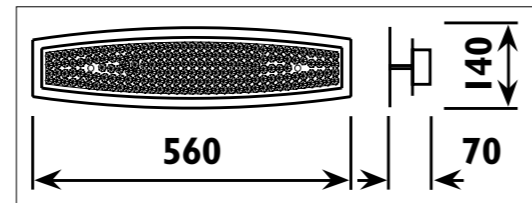

JN0001

JY003 Rectangle patterned glass shade with crystals							
JN0001 Metal and glass body with clear crystal							
Code	Class	IP	QC	Lamp/s	Lumen	Colour/s	
				LED (Factory fitted) 4000K		Chrome/white glass	Chrome/clear
JY003	I	20	21	11w	540	•	•
JN0001	I	20	21	18w	1440		•

Aluminium and plated body								
Code	Class	IP	QC	Lamp/s	Feature/s	Lumen	Colour/s	
				LED (Factory fitted) 4000K	Beam angle		Black	Aluminium
JF369	II	20	21	3w	36°	158	•	•
JF371	II	20	21	5w	36°	347	•	•