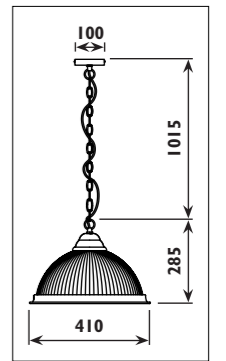

JQ12 Metal body with grid cover				JQ13 Metal body and glass shade with grid cover				
Code	Class	IP	QC	Lamp/s		Colour/s		
				Base	Max			
JQ12	I	20	21	E27	40w	•		
JQ13	I	20	21	E27	40w		•	•

JC15

JC15 Metal body with glass shade				JC16 Metal body				
Code	Class	IP	QC	Lamp/s		Colour/s		
				Base	Max			
JC15	I	20	21	E27	60w	•		
JC16	I	20	21	E27	60w		•