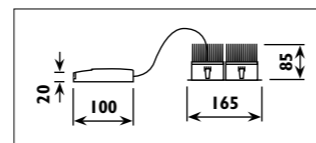

LDL027

Die-cast aluminium body							
Code	Class	IP	QC	Lamp/s LED (Factory fitted) 3500K	Cutout (mm)	Lumen 	Colour/s White
LDL026	II	20	22	1 x 10w	Ø 85 x 70	609	•
LDL027	II	20	22	2 x 10w	Ø 145 x 85	1654	•

Die-cast aluminium body							
Code	Class	IP	QC	Lamp/s LED (Factory fitted) 3500K	Cutout (mm)	Lumen 	Colour/s White
LDL028	II	20	22	3 x 10w	Ø 225 x 85	2491	•
LDL029	II	20	22	4 x 10w	Ø 155 x 150	3245	•