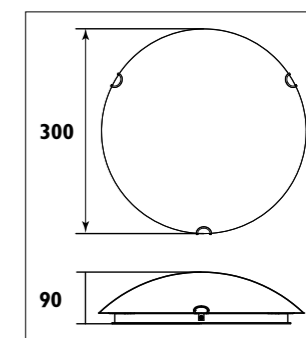

JE0020CH

Metal body with glass shade					
Code	Class	IP	QC	Lamp/s	
				Base	Max
JE0017CH	I	20	21	E27	2 x 60w
JE0018CH	I	20	21	E27	2 x 60w

Metal body with glass shade					
Code	Class	IP	QC	Lamp/s	
				Base	Max
JE0019CH	I	20	21	E27	2 x 60w
JE0020CH	I	20	21	E27	2 x 60w