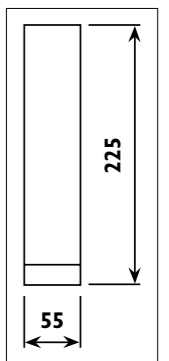

PRT0024

Die-cast aluminium body												
Code	Class	IP	QC	Lamp/s		Transformer required (for 12v)	Cutout (mm)	Colour/s		Accessories		
				12v GU5,3 MR16	230v GU10 PAR16			Satin chrome	White	Lampholder	Conversion bracket	Slab box & Slab lid
ICC10	III	20	22	50w	50w	•	Ø 85	•	•	HH900 • HH901	HG11	•
ICB18	III	20	22	50w	50w	•	Ø 70	•	•	HH900 • HH901	HG11	•

BK70 Steel body										
AM02 Stainless steel body										
PRT0024 Aluminium body with PC lens										
Code	Class	IP	QC	Lamp Base		Feature/s	Colour/s			
				GU10 PAR16	E27		Inner tilt	Matt black	Black	Stainless steel
BK70	I	20	21	2 x 50w		30°	•			
AM02	I	20	23	50w					•	
PRT0024	I	20	21		60w			•