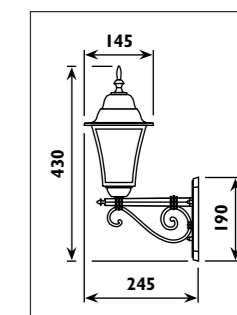

LSL248

Stainless steel + opal PC						
Code	Class	IP	QC	Lamp/s LED (Factory fitted) 4000K	Lumen 	Colour/s Stainless steel
LSL0005SST	I	44	21	10w	370	•
LSL0006SST	I	44	21	10w	370	•

Die-cast aluminium body with frosted glass lens							
Code	Class	IP	QC	Lamp/s LED (Factory fitted) 3500K	Lumen 	Colour/s Black Off white	
LSL202	I	43	22	6w	380	•	•
LSL248	I	43	22	6w	380	•	•