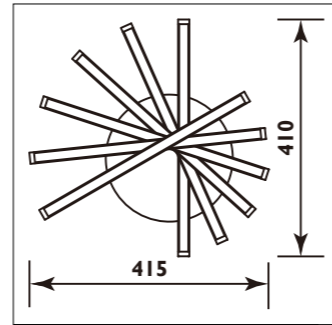

Metal body with plastic lens						
Code	Class	IP	QC	Lamp/s LED (Factory fitted) 3500K	Lumen 	Colour/s Silver/ white
JE60	I	20	21	24w	1100	•
JE61	I	20	21	40w	1700	•
JE62	I	20	21	24w	1400	•

LPN027

H 5

LPN028