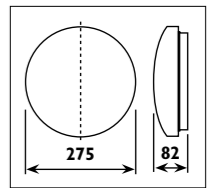

Plastic body with glass cover						
Code	Class	IP	QC	Base Fluorescent tube T5	Lamp/s Max	Colour/s Chrome
KE80	I	20	21	G5	2 x 24w	•
KE81	I	20	21	G5	2 x 54w	•

JM04

KE42 Metal body									
JM04 Plastic body and shade									
JM07 Metal and plastic body with plastic shade									
Code	Class	IP	QC	Lamp/s			Colour/s		
				Base	Max	Ballast Included (electronic)	Satin silver body White shade	Satin chrome	White
KE42	I	20	31	Circline T5	55w	•		•	
JM04	I	54	31		22w	•			•
JM07	I	20	31	Circline T6	83w	•	•