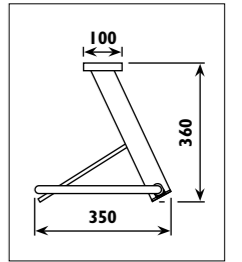

Plastic body with glass cover						
Code	Class	IP	QC	Base Fluorescent tube T5	Lamp/s Max	Colour/s Chrome
KE80	I	20	21	G5	2 x 24w	•
KE81	I	20	21	G5	2 x 54w	•

KE42

KE42 Metal body									
JM04 Plastic body and shade									
JM07 Metal and plastic body with plastic shade									
Code	Class	IP	QC	Lamp/s			Colour/s		
				Base	Max	Ballast Included (electronic)	Satin silver body White shade	Satin chrome	White
KE42	I	20	31	Circline T5	55w	•		•	
JM04	I	54	31		22w	•			•
JM07	I	20	31	Circline T6	83w	•	•