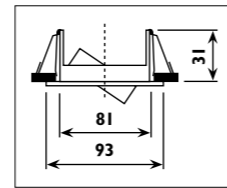

Empty body only
Lampholder required

ICC10

Empty body only
Lampholder required

Die-cast aluminium body												
Code	Class	IP	QC	Lamp/s		Transformer required (for 12v)	Cutout (mm)	Colour/s		Accessories		
				12v GU5,3 MR16	230v GU10 PAR16			Satin chrome	White	Lampholder	Conversion bracket	Slab box & Slab lid
ICC10	III	20	22	50w	50w	•	Ø 85	•	•	HH900 • HH901	HG11	•
ICB18	III	20	22	50w	50w	•	Ø 70	•	•	HH900 • HH901	HG11	•

BK70 Steel body										
AM02 Stainless steel body										
PRT0024 Aluminium body with PC lens										
Code	Class	IP	QC	Lamp Base		Feature/s	Colour/s			
				GU10 PAR16	E27		Inner tilt	Matt black	Black	Stainless steel
BK70	I	20	21	2 x 50w		30°	•			
AM02	I	20	23	50w					•	
PRT0024	I	20	21		60w			•