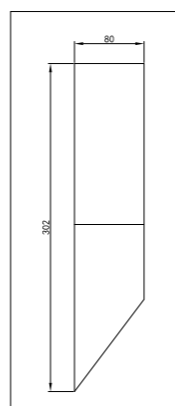

LSL0005SST