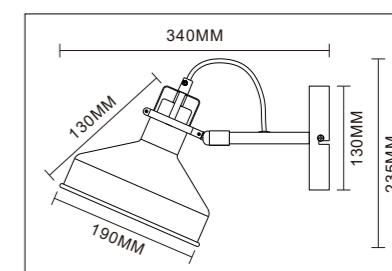

Metal body							
Code	Class	IP	QC	Lamp/s		Max	Colour/s
				Base	Max		
JP0009-BL	I	20	21		E27	1 x 28w	• Black
JP0013-BL	I	20	21			1 x 28w	•

Metal body							
Code	Class	IP	QC	Lamp/s		Colour/s	
				Base	Max	White/ Satin nickel	Grey/ copper
JH0001WH	I	20	21		E27	40w	•
JH0001GY	I	20	21		E27	40w	•