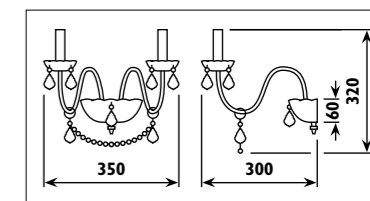

Metal body with crystal shade and beads							
Code	Class	IP	QC	Lamp/s		Colour/s	
				Base	Max	Transformer included	Transformer Not dimmable
PF80	I	20	21	G4	3 x 20w	•	•

JP210

JP210 Crystal body with metal trim						JP320 Metal and aluminium body with crystal droplets			
Code	Class	IP	QC	Lamp/s		Colour/s			
				Base	Max	Chrome body Black crystal	Chrome body Clear crystal	Chrome body Red crystal	Chrome body Clear crystal
JP210	I	20	31	E14	2 x 40w	•	•	•	
JP320	I	20	20	E14	2 x 40w				•