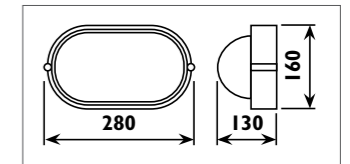

W02A

Die-cast aluminium body with glass lens							
Code	Class	IP	QC	Lamp/s		Colour/s	
				Base	Max	Black	White
W01A	I	54	22	E27	60w	•	•
W01E	I	54	22	E27	60w	•	•
W01G	I	54	22	E27	60w	•	•

Die-cast aluminium body with glass lens							
Code	Class	IP	QC	Lamp/s		Colour/s	
				Base	Max	Black	White
W02A	I	54	22	E27	100w	•	•
W02E	I	54	22	E27	100w	•	•
W02G	I	54	22	E27	100w	•	•