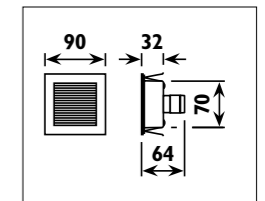

KH44

Die-cast aluminium body with glass lens										
Code	Class	IP	QC	Lamp/s			Cutout (mm) (1 brick)	Colour/s		
				Base	Max	Ballast included		Black	Silver grey	White
KH29	I	54	23	G9	40w		215 x 75		•	
KH24	I	54	22	G23	7w	•		•	•	•

KG43 Die-cast aluminium body, anodised aluminium reflector with glass lens										
KG44 Die-cast aluminium body with anodised aluminium reflector										
Code	Class	IP	QC	Lamp/s			Cutout (mm)	Colour/s Silver grey	Accessories	
				Base	Max	(mm)			SB01/SB06 Slab box L4 & 6	SL01 Slab lid L4
KG43	I	20	22	G9	25w		77 x 77	•	•	•
KG44	I	20	22	G9	25w		77 x 77	•	•	•