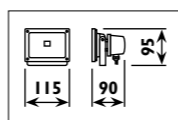

LS780

LS780

Aluminium body with tempered glass lens						
Code	Class	IP	QC	Lamp/s LED (Factory fitted)	Lumen 	Colour/s Aluminium/ Cool white LED
LS780	I	65	22	10w	654	•
LS782	I	65	22	50w	3674	•

Aluminium body with tempered glass lens							
Code	Class	IP	QC	Lamp/s LED (Factory fitted)	Lumen 	Beam angle 	Colour/s Aluminium
LS784	I	65	22	100w	7200	100°	•