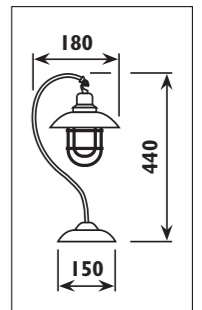

Metal body with fabric shade							
Code	Class	IP	QC	Lamp/s		Max	Colour/s
				Base	Max		
JF401	II	20	21			60w	•
JF400	II	20	21	E14		40w	•

JF015 Metal body with glass shade									
JF383 Metal base with fabric shade									
Code	Class	IP	QC	Lamp/s		Colour/s			
				Base	Max				
JF015	II	20	21	E14	40w	•	•		
JF383	II	20	11		40w			•	•