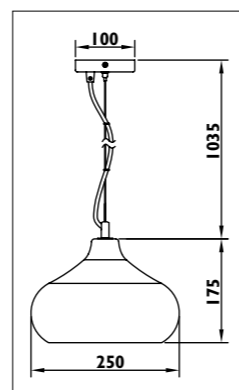

JC116

Metal ceiling plate with concrete shade						
Code	Class	IP	QC	Lamp/s		Colour/s
				Base	Max	
						 Sand grey
JC116	I	20	21	E14	40w	•