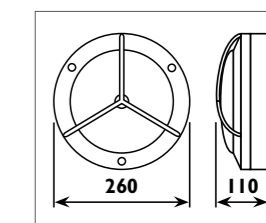

WT13G

Plastic body and lens							
Code	Class	IP	QC	Base Compact fluorescent	Lamp/s Max	Ballast included	Colour/s Black White
WT13A	I	54	34	G24	1 x 26w	•	• •

Plastic body and lens							
Code	Class	IP	QC	Base Compact fluorescent	Lamp/s Max	Ballast included	Colour/s White
WT13E	I	54	34	G24	1 x 26w	•	•
WT13G	I	54	34	G24	1 x 26w	•	•