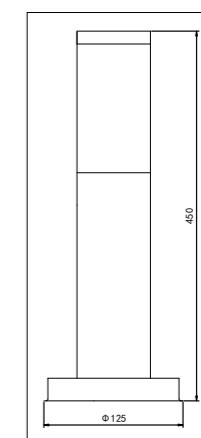

Aluminium body with plastic lens						
Code	Class	IP	QC	Lamp/s		Colour/s
				Base	Max	
LS829	I	54	23	E27	60w	• Aluminium

LS0016SST

LS0016SST

LS0016
LS0017
K 58

Stainless steel + opal PC						
Code	Class	IP	QC	Lamp/s		Colour/s
				Base	Max	
LS0016SST	I	44	21	E27	60w	• Stainless steel
LS0017SST	I	44	21	E27	60w	• Stainless steel