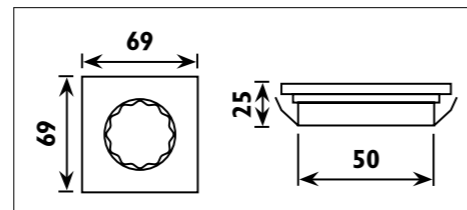

LN353-3

Zinc alloy and PC						
Code	Class	Lamp/s LED (Factory fitted) 4000K	Cutout (mm)	Feature/s Beam angle	Lumen 	Colour/s Satin silver
LN352-3	II	3x1.5w	Ø 55	90°	360-390	•
LN353-3	II	3x1.5w	Ø 55	90°	360-390	•