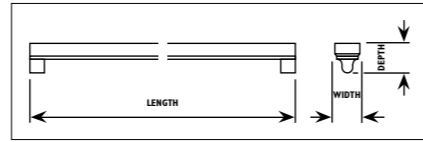

KA11E • KA13E • KA18E