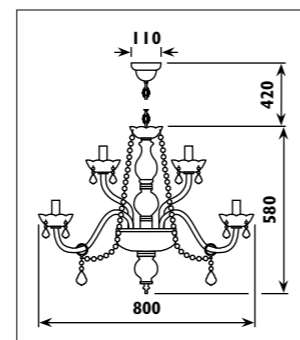

Crystal body with metal trim						
Code	Class	IP	QC	Lamp/s		Colour/s
				Base	Max	 Chrome trim Clear crystal
JP091	I	20	31	E14	5 x 40w	•

JP024 / TOLEDO

JP024

JP026 / TOLEDO

JP026

JP211 / TOLEDO

F 34

JP211