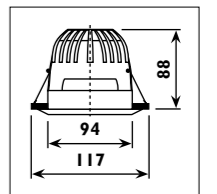

CB36

CA10 Steel body											
CA20 Aluminium body											
Code	Class	IP	QC	Lamp/s		Cutout (mm)	Colour/s				Accessories
				12v G4	Transformer required		Chrome	Satin chrome	Satin silver	White	
CA10	III	20	21	10w	•	Ø 40	•	•	•	•	•
CA20	III	20	21	10w	•	Ø 25		•	•	•	•

CB34 Steel and die-cast aluminium body with glass lens											
CB36 Die-cast aluminium body and heat sink, anodised aluminium reflector with glass lens											
Code	Class	IP	QC	Lamp/s		Cutout (mm)	Clearance Height (mm)	Colour/s			Accessories
				12v GU5,3 MR16	Transformer required			Satin chrome	Chrome	White	
CB34	III	30	22	50w	•	Ø 75	84	•		•	•
CB36	III	30	32	50w	•	Ø 105	88	•	•	•	•