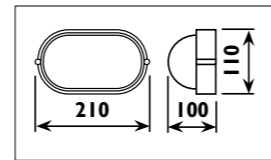

W01A

Die-cast aluminium body with glass lens							
Code	Class	IP	QC	Lamp/s		Colour/s	
				Base	Max	Black	White
W01A	I	54	22	E27	60w	•	•
W01E	I	54	22	E27	60w	•	•
W01G	I	54	22	E27	60w	•	•

Die-cast aluminium body with glass lens							
Code	Class	IP	QC	Lamp/s		Colour/s	
				Base	Max	Black	White
W02A	I	54	22	E27	100w	•	•
W02E	I	54	22	E27	100w	•	•
W02G	I	54	22	E27	100w	•	•