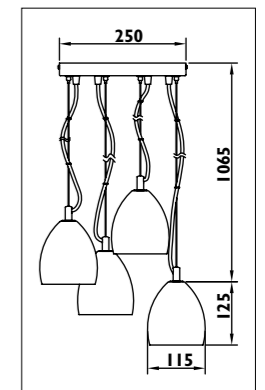

JC124

Metal ceiling plate with concrete shade							
Code	Class	IP	QC	Lamp/s		Colour/s	
				Base	Max	Grey	Sand grey
JC122	I	20	21	E14	3 x 40w	•	
JC124	I	20	21	E14	4 x 40w		•