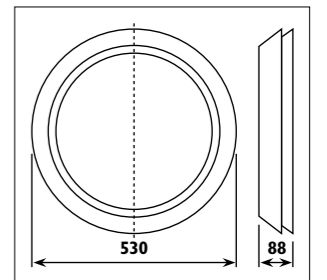

JM07

KE42 Metal body									
JM04 Plastic body and shade									
JM07 Metal and plastic body with plastic shade									
Code	Class	IP	QC	Lamp/s			Colour/s		
				Base	Max	Ballast Included (electronic)	Satin silver body White shade	Satin chrome	White
KE42	I	20	31	Circline T5	55w	•		•	
JM04	I	54	31		22w	•			•
JM07	I	20	31	Circline T6	83w	•	•