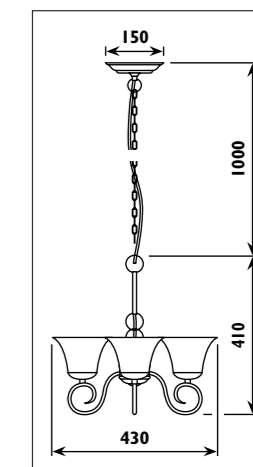

JP441

Metal body with frosted glass shade						
Code	Class	IP	QC	Lamp/s		Colour/s
				Base	Max	
JP154	I	20	21	E27	9 x 60w	 Antique bronze body Cream glass

Metal body with glass shade/s						
Code	Class	IP	QC	Lamp/s		Colour/s
				Base	Max	
JP441	I	20	21	E27	3 x 60w	 Black body Cream glass