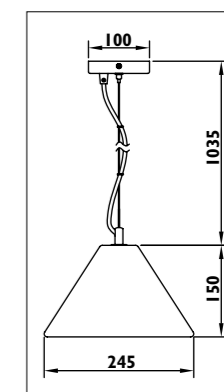

JC103

Metal ceiling plate with concrete shade						
Code	Class	IP	QC	Lamp/s		Colour/s
				Base	Max	
JC102	I	20	21	E14	40w	 Grey

Metal ceiling plate with concrete shade						
Code	Class	IP	QC	Lamp/s		Colour/s
				Base	Max	
JC103	I	20	21	E14	40w	 Sand grey