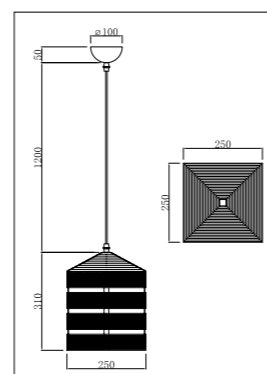

Metal body						
Code	Class	IP	QC	Lamp/s		Colour/s
				Base	Max	
JC157	I	20	21	E27	3 x 40w	•

Recommended décor lamps to compliment above fittings:

CFL003 CFL004 CFL006 LED0035 LED0040

PF0007BL

PF0007BL

PF0008BL