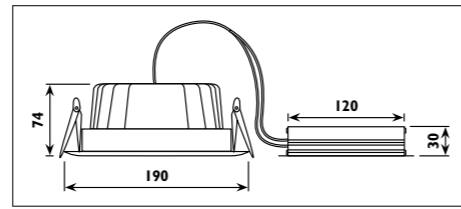

LDL007

Die-cast aluminium body								
Code	Class	IP	QC	Lamp/s LED (Factory fitted) 3500K 6400K	Cutout (mm)	Lumen	Colour/s White	
LDL007	I	20	21	36w	Ø 173	3961.1	.	
LDL017	II	44	22	6.5w	Ø 72	388	.	

Die-cast aluminium body with acrylic lens										
Code	Class	IP	QC	Lamp/s		Dimmable	Cutout (mm)	Lumen		Colour/s White
				LED (Factory fitted) 3000K	6000K			3000K	4000k	
LDL030	II	44	22	8w	8w	.	Ø 92	680Lm	700Lm	.
LDL031	II	44	22	22w	22w	.	Ø 170	1900Lm	2000Lm	.
LDL032	II	44	22	35w	35w	.	Ø 195	2900Lm	3000Lm	.