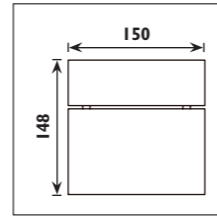

LDL050

LDL050 - LDL051 Die-cast aluminium body									
LDL058 Aluminium body									
Code	Class	IP	QC	Lamp/s LED (Factory fitted) 4000K	Feature/s Beam angle	Lumen 	Black 	White 	Satin silver
LDL050	I	20	21	32w		3600		•	•
LDL051	I	20	21	34w		3800		•	•
LDL058	I	20	21	19.5w	40°	1800	•	•	•

Aluminium allow with plastic gear box and PC reflector						
Code	CRI	Lamp/s LED (Factory fitted) 3000K | 4000K	Lumen 	Colour/s Black | White		
PRT0013-B	>80	10w	600	•		
PRT0014-B	>80	10w	600	•		
PRT0015-W	>80	10w	600		•	
PRT0016-W	>80	10w	600		•