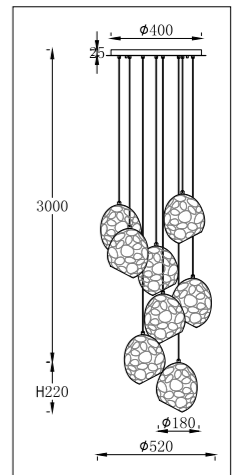

PF0005CH • PF0005RG
PF0005W

Metal body								
Code	Class	IP	QC	Lamp/s		Colour/s		
				Base 	Max			
PF0003CH	I	20	20	E27	2 x 60w		•	
PF0003RG	I	20	20	E27	2 x 60w			•
PF0003W	I	20	20	E27	2 x 60w	•		
PF0004CH	I	20	20	E27	3 x 60w		•	
PF0004RG	I	20	20	E27	3 x 60w			•
PF0004W	I	20	20	E27	3 x 60w	•		

Metal body								
Code	Class	IP	QC	Lamp/s		Colour/s		
				Base 	Max			
PF0002CH	I	20	20	E27	60w		•	
PF0002RG	I	20	20	E27	60w			•
PF0002W	I	20	20	E27	60w	•		
PF0005CH	I	20	20	E27	8 x 60w		•	
PF0005RG	I	20	20	E27	8 x 60w			•
PF0005W	I	20	20	E27	8 x 60w	•