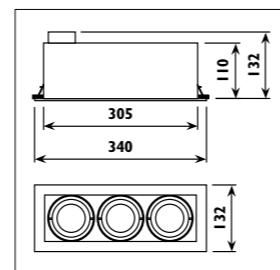

CB63

Steel and die-cast aluminium body										
Code	Class	IP	QC	Lamp/s	Transformer required	Cutout (mm)	Feature/s		Colour/s	Options
				12v GU5,3 MR16			Outer tilt	Inner tilt	Satin silver	230v versions
CB63	III	20	21	3 x 50w	•	115 x 325	90°	45°	•	AJ63

Die-cast aluminium body																	
Code	Class	IP	QC	Lamp/s	Transformer required	Cutout (mm)	Clearance Height (mm)	Feature/s	Colour/s						Accessories		
				12v GU5,3 MR16				Tilt	Rotate	Chrome	Gold	Gunmetal	Satin brass	Satin chrome	White	Conversion bracket	Slab box & Slab lid
CB17	III	20	22	50w	•	Ø 62	64			•	•	•	•	•	•	HG11	•
CC21	III	20	22	50w	•	Ø 75	62	30°		•	•	•	•	•	•	HG11	•
CC24	III	20	22	50w	•	Ø 75	64	30°	340°						•	HG11	•