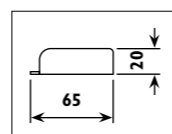

XLED09/2

Electronic driver unit with plastic housing							
Code	Class	IP	Driver Current 350mA	Wattage W	Temperature Ambient (ta)	Case (tc)	Life (hours)
XLED06/3	II	20	350mA	3-6.3w	50°	75°	30 000
XLED09/2	II	20	700mA	6-9w	50°	75°	30 000

Constant current fittings need to be wired in series.

The length of wire from the output to luminaire should be less than 2m

Wire wound slimline transformer								
Code	Class	IP	Output load	Voltage		Temperature	Cutout	Dimmable
				Output (secondary)	Input (Primary)	Max ambient (ta)	(mm)	
XS050/01	I	20	50W	12v	230v	40°C	60	•