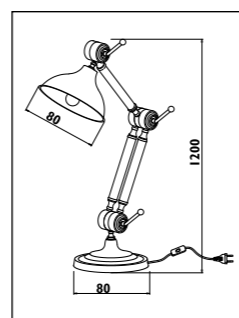

KTM001

Aluminium body						
Code	Class	IP	QC	Lamp		Colour/s
				Base	Max	
KTM001	II	20	21	E27	40w	•
KTM003	II	20	21	E27	40w	•

Metal body									
Code	Class	IP	QC	Lamp		Colour/s			
				Base	Max	Antique bronze	White	Cream	Black
JF413	II	20	21	E14	40w			•	•
JF416	II	20	21	E14	40w	•	•