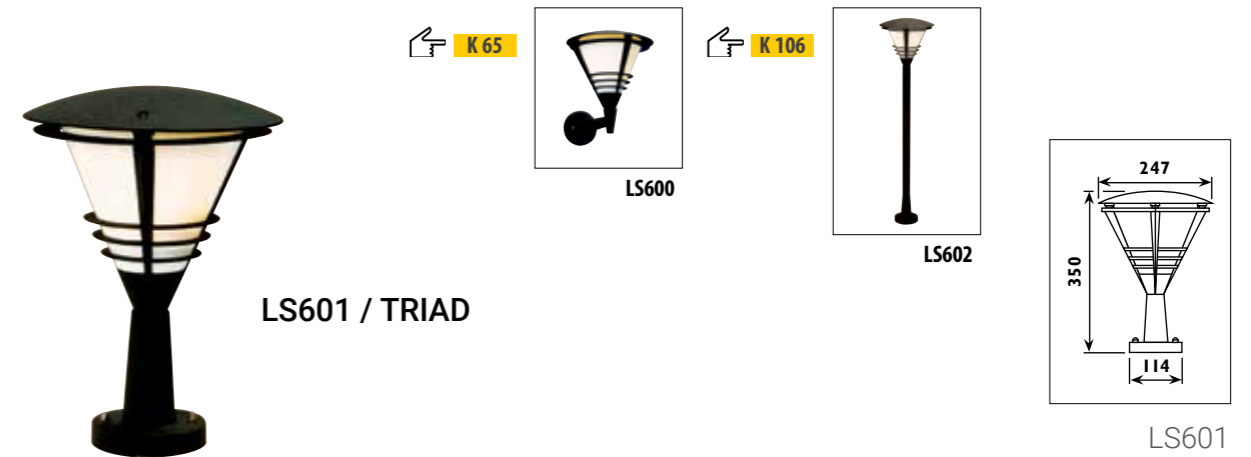

LS802 / LARGO

LS802

Polycarbonate body and lens								
Code	Class	IP	QC	Lamp/s		Colour/s		Coastal use
				Base	Max	Black	Green	
LS802	II	65	23	E27	60w	•	•	•

LS601 / TRIAD

LS910 / SANDY

LS601

LS910

LS601 Die-cast aluminium body with opal plastic lens							
LS910 Die-cast aluminium body and glass shade							
Code	Class	IP	QC	Lamp/s		Colour/s	Coastal use
				Base	Max		
LS601	I	22	12	E27	60w	•	•
LS910	I	54	23	E27	60w	•	•