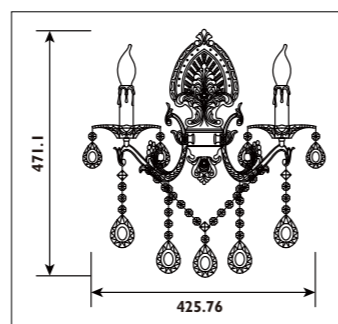

I 58

I 58

JP508

I 58

Metal body with K9 crystal drops							
Code	Class	IP	QC	Lamp/s		Colour/s	
				Base	Max		
JP505	I	20	31	E14	2 x 40w	•	
JP508	I	20	31	E14	2 x 40w		•

Metal body with K9 crystal drops						
Code	Class	IP	QC	Lamp/s		Colour/s
				Base	Max	
JP504	I	20	31	E14	40w	•