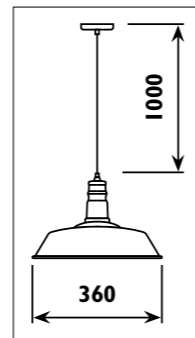

JC166

JC135 Metal body with glass shade							
JC166 Metal body							
Code	Class	IP	QC	Lamp/s		Colour/s	
				Base	Max	Black/white	Black
JC135	II	20	21	E27	60w		•
JC166	I	20	21	E27	1 x 40w	•