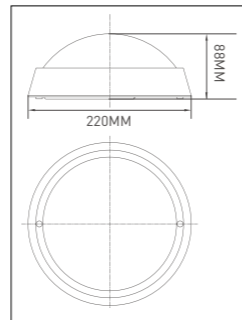

LWT0002W

PP base with with PC diffuser							
Code	Class	IP	QC	Lamp/s LED (Factory fitted) 4000K	Lumen 	Colour/s White Black	
LWT0001BL	II	65	21	10w	750		•
LWT0001W	II	65	21	10w	750	•	
LWT0002BL	II	65	21	18w	1350		•
LWT0002W	II	65	21	18w	1350	•	

PP base with with PC diffuser							
Code	Class	IP	QC	Lamp/s LED (Factory fitted) 4000K	Lumen 	Colour/s White Black	
LWT0003BL	II	65	21	25w	1850		•
LWT0003W	II	65	21	25w	1850	•	
LWT0004BL	II	65	21	30w	2250		•
LWT0004W	II	65	21	30w	2250	•