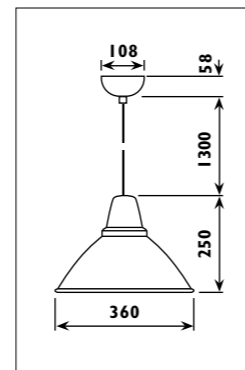

JC07

Metal body						
Code	Class	IP	QC	Lamp/s		Colour/s
				Base	Max	
JC06	II	20	21		60w	•
JC07	II	20	11		60w	•

Metal body						
Code	Class	IP	QC	Lamp/s		Colour/s
				Base	Max	
JC08	II	20	21		60w	•
JC52	II	20	21		60w	•