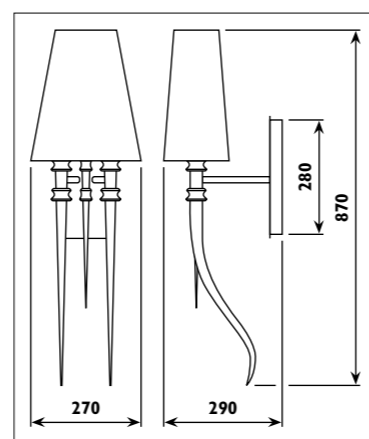

JP270

Metal body with fabric shade						
Code	Class	IP	QC	Lamp/s		Colour/s
				Base	Max	
JP270	I	20	20	E14	2 x 11w	•

JN0002CH Metal body							
JH42 Wood and metal body with frosted glass lens							
Code	Class	IP	QC	Lamp/s		Colour/s	
				Base	Max		
JN0002CH	I	20	21	E27	42w	•	
JH42	I	20	21		E14		•