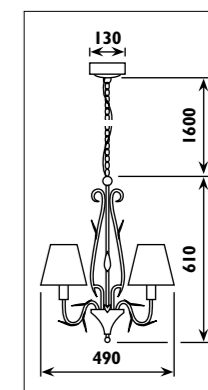

Metal body with clear glass shade						
Code	Class	IP	QC	Lamp/s		Colour/s
				Base	Max	
						 Black body/ Clear glass
JP519	I	20	21	E27	9 x 40w	•

JP194

Metal body with frosted glass shade						
Code	Class	IP	QC	Lamp/s		Colour/s
				Base	Max	
						 Charcoal body Frosted glass shade
JP194	I	20	21	E27	3 x 60w	•
JP195	I	20	21	E27	5 x 60w	•