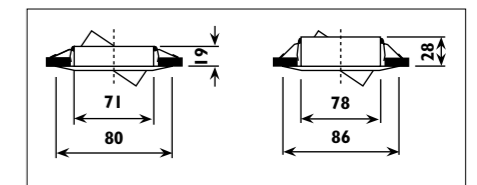

CC21

CC24

Steel and die-cast aluminium body										
Code	Class	IP	QC	Lamp/s	Transformer required	Cutout (mm)	Feature/s		Colour/s	Options
				12v GU5,3 MR16			Outer tilt	Inner tilt	Satin silver	230v versions
CB63	III	20	21	3 x 50w	•	115 x 325	90°	45°	•	AJ63

Die-cast aluminium body																	
Code	Class	IP	QC	Lamp/s	Transformer required	Cutout (mm)	Clearance Height (mm)	Feature/s	Colour/s						Accessories		
				12v GU5,3 MR16				Tilt	Rotate	Chrome	Gold	Gunmetal	Satin brass	Satin chrome	White	Conversion bracket	Slab box & Slab lid
CB17	III	20	22	50w	•	Ø 62	64			•	•	•	•	•	•	HG11	•
CC21	III	20	22	50w	•	Ø 75	62	30°		•	•	•	•	•	•	HG11	•
CC24	III	20	22	50w	•	Ø 75	64	30°	340°						•	HG11	•