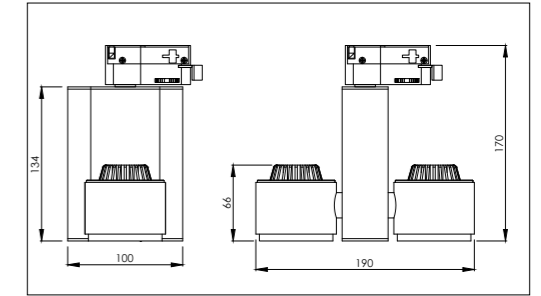

PRT0007-B • PRT0008-B
PRT0009-W • PRT0010-W
PRT0011-SG • PRT0012-SG

Aluminium alloy with plastic gear box and PC reflector							
Code	CRI	Lamp/s		Lumen	Colour/s		
		LED (Factory fitted)					
		3000K	4000K				
PRT0001-BL	>80	10w		600	•		
PRT0002-BL	>80		10w	600	•		
PRT0003-W	>80	10w		600		•	
PRT0004-W	>80		10w	600		•	
PRT0005-SG	>80	10w		600			•
PRT0006-SG	>80		10w	600			•

Aluminium alloy with plastic gear box and PC reflector							
Code	CRI	Lamp/s		Lumen	Colour/s		
		LED (Factory fitted)					
		3000K	4000K				
PRT0007-B	>80	2 x 10w		1200	•		
PRT0008-B	>80		2 x 10w	1200	•		
PRT0009-W	>80	2 x 10w		1200		•	
PRT0010-W	>80		2 x 10w	1200		•	
PRT0011-SG	>80	2 x 10w		1200			•
PRT0012-SG	>80		2 x 10w	1200			•