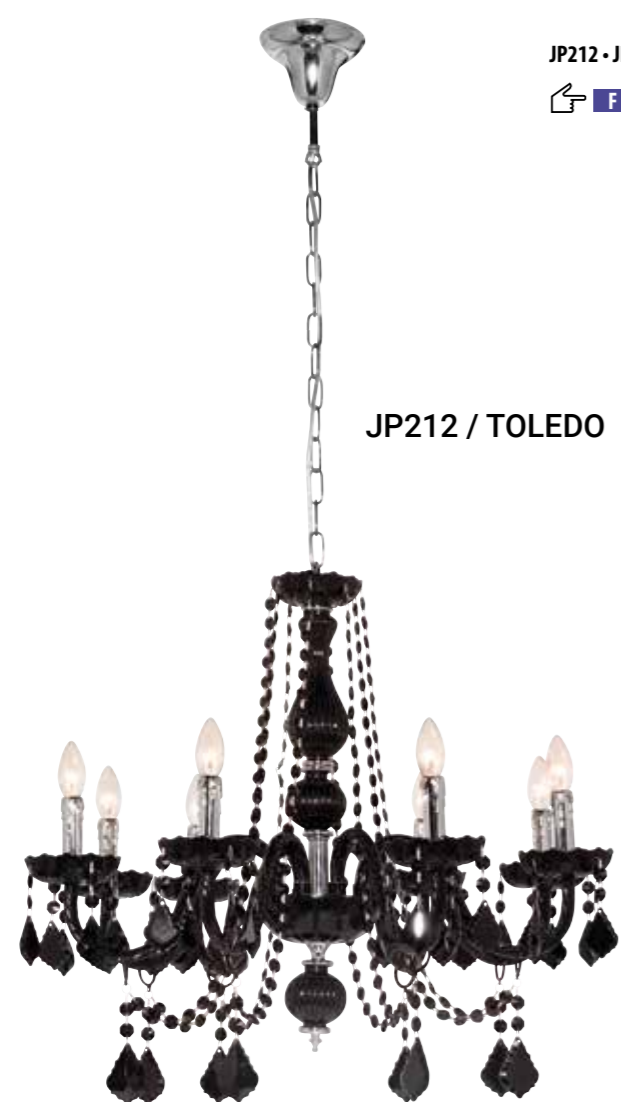

JP212 / TOLEDO

JP212 • JP213
F 34