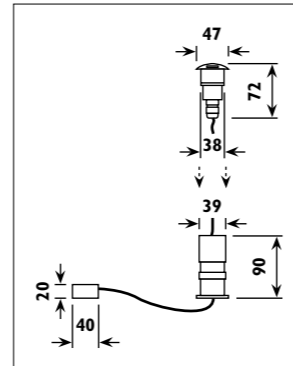

LS543/3

Stainless Steel (316) body and aluminium sleeve with 4.8m cable and driver unit							
Code	Class	IP	QC	Lamp/s LED (Factory fitted)	Feature/s Light direction	Lumen 	Colour/s Stainless steel
LS543/3	III	65	33	1.2w	3-way	13	•

* Driver must be housed in a watertight junction box