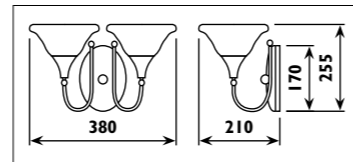

JP160 • JP161
I 56-57

JP161

I 48-49

I 50-51

JP160 • JP161 Metal body with alabaster glass							
JJ06 Metal and glass body with fabric shade							
Code	Class	IP	QC	Lamp/s		Colour/s	
				Base	Max	Chrome body cream shade	Satin chrome body White glass
JP160	I	20	21	E27	1 x 60w		•
JP161	I	20	21	E27	2 x 60w		•
JJ06	I	20	11		E14	•	

Metal body with clear glass shade/s						
Code	Class	IP	QC	Lamp/s		Colour/s
				Base	Max	
JP510	I	20	21	E27	40w	•
JP515	I	20	21	E27	40w	•