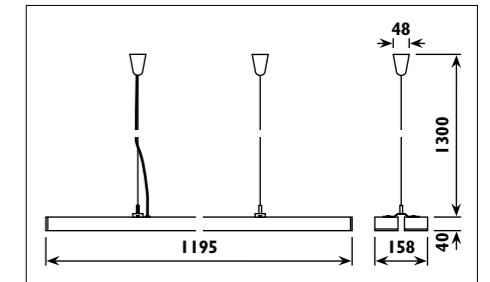

Aluminium body with plastic lens								
Code	Class	IP	QC	Base Fluorescent tube tube T5	Lamp/s Max	Ballast included (electronic)	Colour/s	
							Satin silver body Blue strip	Satin silver body White strip
KD66	I	20	32	G5	1 x 28w	•	•	•

KD65

KD65 Aluminium body with plastic lens											
KD67 Aluminium and plastic body with plastic lens											
Code	Class	IP	QC	Base Fluorescent tube tube T5	Lamp/s Max	Ballast included (electronic)	Colour/s				
							Satin silver	Satin silver body Blue lens	Satin silver body Green lens	Satin silver body Red lens	Satin silver body White lens
KD65	I	20	32	G5	2 x 28w	•	•				
KD67	I	20	32	G5	1 x 28w	•		•	•	•	•