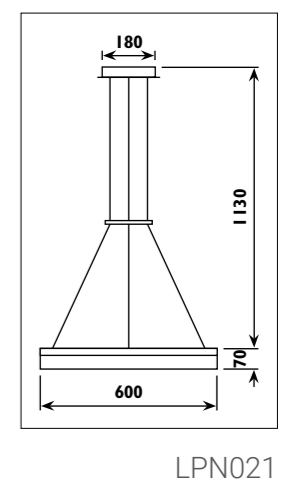

MDY010

MDY010

MDY011

MDY011

Metal body with acrylic lens						
Code	Class	IP	QC	Lamp/s  LED (Factory fitted) 3500K	Lumen 	Colour/s  Chrome
MDY010	I	20	21	3x5w	1200	•
MDY011	I	20	21	5x5w	2000	•

MDY012 Metal body with acrylic lens							
LPN0014BL Acrylic and aluminium							
Code	Class	IP	QC	Lamp/s  LED (Factory fitted) 3500K	Lumen 	Colour/s  Chrome  Black	
MDY012	I	20	21	3x5w	1200	•	
LPN0014BL	I	20	21	45w	1650		•