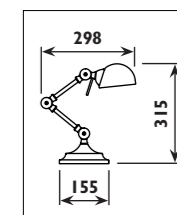

JF413

Aluminium body						
Code	Class	IP	QC	Lamp		Colour/s
				Base	Max	
KTM001	II	20	21	E27	40w	•
KTM003	II	20	21	E27	40w	•

Metal body									
Code	Class	IP	QC	Lamp		Colour/s			
				Base	Max	Antique bronze	White	Cream	Black
JF413	II	20	21	E14	40w			•	•
JF416	II	20	21	E14	40w	•	•