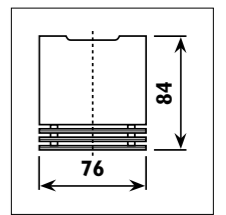

Empty body only
Lampholder required

Empty body only
Lampholder required

AM02

Die-cast aluminium body												
Code	Class	IP	QC	Lamp/s		Transformer required (for 12v)	Cutout (mm)	Colour/s		Accessories		
				12v GU5,3 MR16	230v GU10 PAR16			Satin chrome	White	Lampholder	Conversion bracket	Slab box & Slab lid
ICC10	III	20	22	50w	50w	•	Ø 85	•	•	HH900 • HH901	HG11	•
ICB18	III	20	22	50w	50w	•	Ø 70	•	•	HH900 • HH901	HG11	•

BK70 Steel body										
AM02 Stainless steel body										
PRT0024 Aluminium body with PC lens										
Code	Class	IP	QC	Lamp Base		Feature/s	Colour/s			
				GU10 PAR16	E27		Inner tilt	Matt black	Black	Stainless steel
BK70	I	20	21	2 x 50w		30°	•			
AM02	I	20	23	50w					•	
PRT0024	I	20	21		60w			•