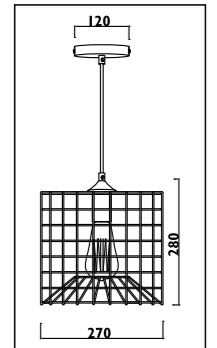

JC150
JC151
F 14

Metal body and shade with crystal droplets						
Code	Class	IP	QC	Lamp/s		Colour/s
				Base	Max	
JC150	I	20	21	E27	1 x 40w	•
JC151	I	20	21	E14	2 x 40w	•

Recommended décor lamps to compliment above fittings:

F 16

JC153

Metal body						
Code	Class	IP	QC	Lamp/s		Colour/s
				Base	Max	
JC153	I	20	21	E27	40w	•
JC154	I	20	21	E27	40w	•

Recommended décor lamps to compliment above fittings: