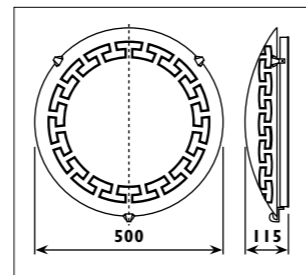

JJ97

Metal body with frosted and painted glass shade							
Code	Class	IP	QC	Lamp/s		Colour/s	
				Base	Max	Gunmetal clips White glass/ Black trim	Gold clips White/amber trim
JJ95	I	20	21	E27	1 x 60w	•	•
JJ96	I	20	21	E27	2 x 60w	•	•
JJ97	I	20	21	E27	3 x 60w	•	•