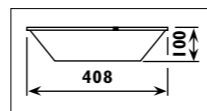

JC28/04

JC28/01 Prismatic acrylic reflector		
JC28/04 Prismatic acrylic lens with metal ring		
Code	JC28/01	JC28/04
QC	32	32
Colour/s		
Clear lens		•
Chrome ring		•
Clear	•	
Specifications	250w HID	250w HID
MAX		

JC28/22 Metal housing with plastic ceiling cup		
Code	JC28/22	JC28/24
Class	I	I
IP	20	20
QC	32	32
230v lamp/s		
230v E40 ESL	65w	65w
HID lamp/s		
230v HPS E27	70w	70w
E40	150w	150w
	250w	250w
	400w	400w
230v Metal halide E27	70w	70w
	150w	150w
E40	250w	250w
	400w	400w
230v Mercury vapour E27	80w	80w
	125w	125w
E40	250w	250w
	400w	400w
Gear Included	•	•
Required	•	
Colour/s		
Satin chrome body Black cord and cup	•	
Satin chrome/grey body Black cord and cup		•