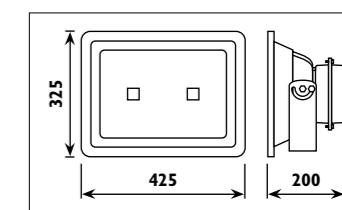

LS784

Aluminium body with tempered glass lens						
Code	Class	IP	QC	Lamp/s LED (Factory fitted)	Lumen 	Colour/s Aluminium/ Cool white LED
LS780	I	65	22	10w	654	•
LS782	I	65	22	50w	3674	•

Aluminium body with tempered glass lens							
Code	Class	IP	QC	Lamp/s LED (Factory fitted)	Lumen 	Beam angle 	Colour/s Aluminium
LS784	I	65	22	100w	7200	100°	•