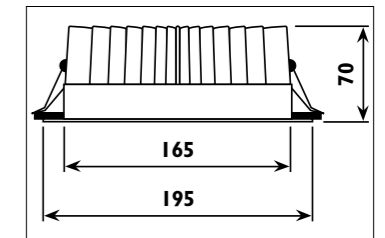

Die-cast aluminium body								
Code	Class	IP	QC	Lamp/s LED (Factory fitted) 3500K 6400K	Cutout (mm)	Lumen	Colour/s White	
LDL007	I	20	21	36w	Ø 173	3961.1	.	
LDL017	II	44	22	6.5w	Ø 72	388	.	

LDL031

Die-cast aluminium body with acrylic lens										
Code	Class	IP	QC	Lamp/s		Dimmable	Cutout (mm)	Lumen		Colour/s White
				LED (Factory fitted) 3000K	6000K			3000K	4000k	
LDL030	II	44	22	8w	8w	.	Ø 92	680Lm	700Lm	.
LDL031	II	44	22	22w	22w	.	Ø 170	1900Lm	2000Lm	.
LDL032	II	44	22	35w	35w	.	Ø 195	2900Lm	3000Lm	.