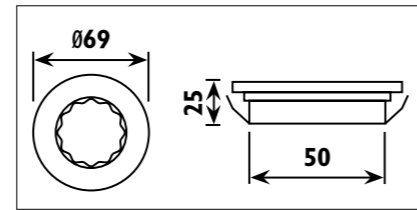

LN352-3

Zinc alloy and PC						
Code	Class	Lamp/s LED (Factory fitted) 4000K	Cutout (mm)	Feature/s Beam angle	Lumen 	Colour/s Satin silver
LN352-3	II	3x1.5w	Ø 55	90°	360-390	•
LN353-3	II	3x1.5w	Ø 55	90°	360-390	•

Die-cast aluminium body										
Code	Class	IP	QC	Lamp/s		Cutout (mm)	Feature/s Tilt	Lumen 	Colour/s	
				 LED (Factory fitted) 3000K	 Dimmable 3500K				 Satin silver	 White
LDL001	II	20	22		6.5w	•	Ø 80	352.40	•	•
LDL001/A	III	20	21	6.5w	6.5w	•	Ø 82	298.1		•
LDL002	II	20	22		15w	•	Ø 150	750.80	•	•
LDL025	II	20	22		25w	•	Ø 175	1473.7	•	•