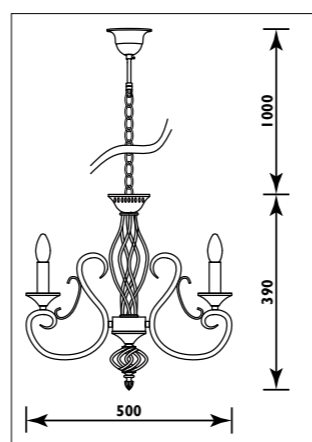

JP0010-BL

Metal body							
Code	Class	IP	QC	Lamp/s		Colour/s	
				Base	Max		
JP0008-BL	I	20	21		8 x 40w	•	
JP0010-BL	I	20	21		5 x 40w	•