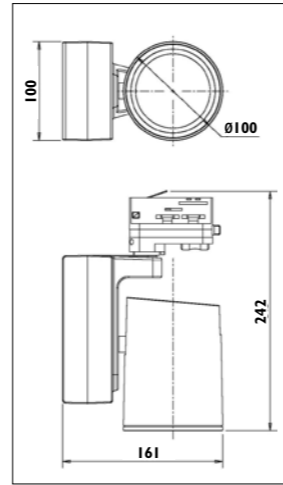

TB Track compatible

LDL061

LTS002 Aluminium body, metal bracket, plastic adaptor												
LDL061 Die-cast aluminium body												
LTS003 Aluminium body, metal bracket, plastic adaptor												
Code	Class	IP	QC	Lamp/s		Feature/s Beam angle	Lumen	Colour/s			Options	
				LED (Factory fitted)				Black	Silver	White	TP Track & accessories D2	TB Track & accessories D1
LTS002	I	20	22	3000K	4000K	7w	700	.	.	.	.	.
LDL061	I	20	21	35w		24°	1911	.	.	.	.	.
LTS003	I	20	22		32w		3600	.	.	.	.	.

Die-cast aluminium body											
Code	Class	IP	QC	Lamp/s		Feature/s	Colour/s			Options	
				Base	Max		Satin silver	White	TP Track & accessories D2	TB Track & accessories D1	
EX18	II	20	21	GU10 PAR16	50w	Surface mount (Sold separately)	.	.	.	TP001	TB006