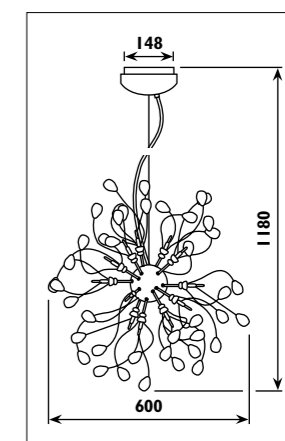

Metal body with glass teardrop beads						
Code	Class	IP	QC	Lamp/s		Colour/s
				Base	Max	
PF42	I	20	21	G4	14 x 10w	•

PF33 / ENERGY

PF33

PF71 / HELIX

PF71

PF34 / ENERGY

PF34

PF72 / HELIX