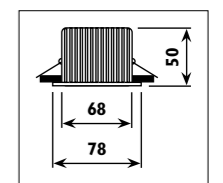

CL61

CL61

Lengths: A = 1080mm, B = 220mm, C = 800mm

LDL015

LDL015

Polycarbonate body									
Code	Class	IP	QC	Lamp/s  LED (Factory fitted) 6500K	Cutout  (mm)	Feature/s	Battery  Included	Lumen 	Colour/s  White body Cool white LED
CL61	II	20	21	1 x 3w	Ø 90	3 hour emergency operation LED charge display Deep discharge display Test switch with self-test function Complete with cable and plug Easy installation Non-maintained Intelligent automatic recharge function Constant current mode	Ni-Cd 4.8v 2.5Ah	230Lm	.