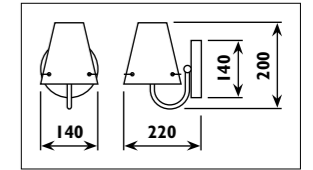

H 106-107

JH184 • JH187 • JH190

JH181

JH181 / ISLAND

JP428 / MADLYN

JP428

JH100 / SCROLL

JH100

JP428 • JP429

I 24-25

JP430 • JP431 • JP432

JH100 • JH101

I 54-55

JH102 • JH103 • JH104

JH101

JH101 / SCROLL

JP429 / MADLYN

JP429

JH181 Chrome body and patterned glass shade							
JH100 • JH101 Chrome body with crackle glass shade							
Code	Class	IP	QC	Lamp/s		Colour/s	
				Base	Max	Chrome body White glass	Chrome body Chrome/clear glass
JH181	I	20	21	E27	1 x 40w		•
JH100	I	20	21	E14	1 x 60w	•	
JH101	I	20	21	E14	2 x 60w	•	

Metal body with white glass shades							
Code	Class	IP	QC	Lamp/s		Colour/s	
				Base	Max	Chrome body White glass	
JP428	I	20	21	E14	1 x 60w	•	
JP429	I	20	21	E14	2 x 60w	•