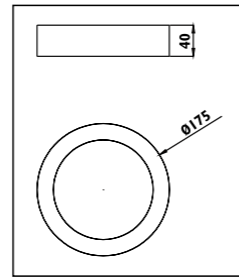

LDL020

Die-cast aluminium body, acrylic shade											
Code	Class	IP	QC	Configuration	Lamp/s		Life (hours)	Battery (hours)	Lumen		Colour/s
					LED (Factory fitted) 4500K	LED Backup 4500K			Normal	Backup	White
LDL020	II	20	22	Backup	11w	3w	35 000	±2-3hrs	770	210	•

LIM03 Metal body with plastic shade							
LIM0001 • LIM0002 • LIM0003 PMMA							
Code	Class	IP	QC	Lamp/s	Feature/s	Lumen	Colour/s
				 LED (Factory fitted) 6000K	 Beam angle		 White
LIM03	I	20	21	20w		1700	•
LIM0001	I	44	21	14w	120°	900	•
LIM0002	I	44	21	18w	120°	1150	•
LIM0003	I	44	21	24w	120°	1650	•