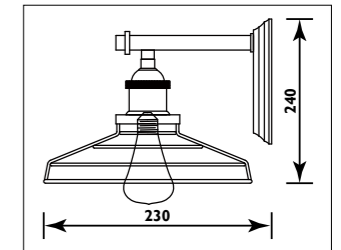

JP0005-BLC

Metal body						
Code	Class	IP	QC	Lamp/s		Colour/s
				Base	Max	
JC159	I	20	21	E27	40w	•
JC160	I	20	21	E27	40w	•

Recommended décor lamps to compliment above fittings: