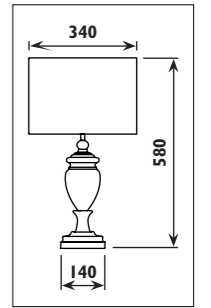

JF414

JF421 Metal body with glass shade							
JF410 Resin body with fabric shade							
Code	Class	IP	QC	Lamp/s		Colour/s	
				Base	Max	White	Rose gold body Clear shade
JF421	II	20	21		40w		•
JF410	II	20	11		60w	•	

Metal body with fabric shade							
Code	Class	IP	QC	Lamp/s		Colour/s	
				Base	Max	White	Copper
JF414	II	20	11		60w	•	
JF415	II	20	11		40w		•