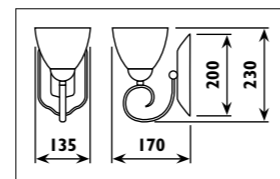

I 44-45

JP424

I 46-47

I 38-39

JP424 Metal body with alabaster glass shades						
JP440 Metal body with glass shade/s						
Code	Class	IP	QC	Lamp/s		Colour/s
				Base	Max	
						<table border="0"> <tr> <td></td> <td></td> <td></td> </tr> <tr> <td>French white body White glass shades</td> <td>Antique bronze body White glass shades</td> <td>Black body Cream glass</td> </tr> </table>
JP424	I	20	21	E27	1 x 60w	•
JP440	I	20	21	E27	1 x 60w	•

JP420 Metal body with clear glass shades						
JQ11 Metal body with frosted glass shade						
Code	Class	IP	QC	Lamp/s		Colour/s
				Base	Max	
						<table border="0"> <tr> <td></td> <td></td> </tr> <tr> <td>Brown body Clear glass</td> <td>Antique copper body White glass</td> </tr> </table>
JP420	I	20	21	E14	1 x 60w	•
JQ11	I	20	11	E14	1 x 40w	•