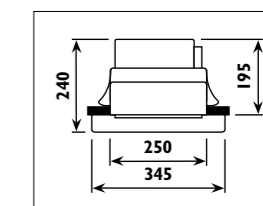

EMPTY BODIES ONLY.

JX30 / HEATER

JX30

JX31 / HEATER

JX31

Steel and plastic body														
Code	Class	IP	QC	Lamp/s				Cutout (mm)	Feature/s				Switch control Included (Surface mount) (mm)	Colour/s White
				Base	Max	Light	Heat		Extractor fan	Extractor fan air flow				
JX31	I	20	14	1 x 60w	4 x 275w	Softtone	R125	As per template supplied	•	•	•	140m³/h	85 x 85	•
JX30	I	20	14	1 x 40w	2 x 275w	Gen	R125	As per template supplied	•	•	•	70m³/h	85 x 85	•