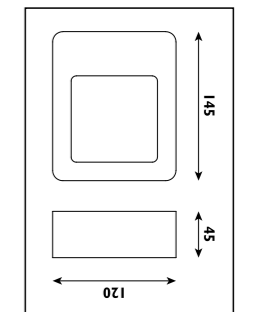

LS1701

LS1891 Stainless steel body								
LS1893 Die-cast aluminium body								
Code	Class	IP	QC	Lamp/s LED (Factory fitted) 4000K	Feature/s Light direction	Lumen 	Colour/s Stainless steel/black Dark grey	
LS1891	I	54	21	24w	2-way	1240	•	•
LS1893	I	54	21	18.5w	2-way	1360	•	•

LWL014 - LWL015 Die-cast aluminium body									
LS1701 Aluminium body									
Code	Class	IP	QC	Lamp/s LED (Factory fitted) 3000K | 4000K	Feature/s Light direction	Lumen 	Colour/s White Dark grey		
LWL014	I	54	22	7w	2-way	412	•	•	•
LWL015	I	54	22	3w	1-way	168	•	•	•
LS1701	I	54	22	7w		357			•