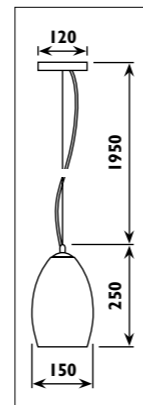

PB13 / MOCCA

PB13

PB20

PB20

PB13 Metal body with frosted or opal glass shade.							
PB20 Metal body with glass shade							
Code	Class	IP	QC	Lamp/s		Colour/s	
				Base	Max	 Satin chrome body Frosted white glass	 Chrome body White shade
PB13	I	20	21	E27	60w	•	
PB20	I	20	20	E27	60w		•