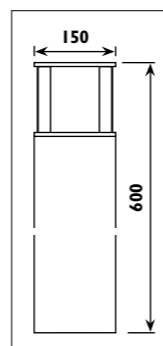

LS831

Aluminium body with polycarbonate lens						
Code	Class	IP	QC	Lamp/s		Colour/s
				Base	Max	
LS831	I	54	23	E27 ESL	18w	Aluminium

Aluminium body with frosted glass lens						
Code	Class	IP	QC	Lamp/s		Colour/s
				Base	Max	
LS832	I	54	23	GU10 PAR16	35w	Aluminium