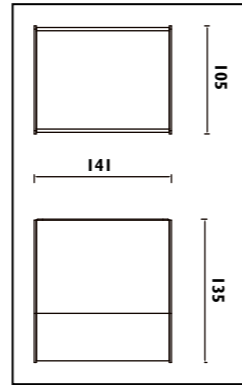

LS1891

LWL015

LS1891 Stainless steel body								
LS1893 Die-cast aluminium body								
Code	Class	IP	QC	Lamp/s LED (Factory fitted) 4000K	Feature/s Light direction	Lumen 	Colour/s Stainless steel/black Dark grey	
LS1891	I	54	21	24w	2-way	1240	•	•
LS1893	I	54	21	18.5w	2-way	1360	•	•

LWL014 - LWL015 Die-cast aluminium body									
LS1701 Aluminium body									
Code	Class	IP	QC	Lamp/s LED (Factory fitted) 3000K | 4000K	Feature/s Light direction	Lumen 	Colour/s White Dark grey		
LWL014	I	54	22	7w	2-way	412	•	•	•
LWL015	I	54	22	3w	1-way	168	•	•	•
LS1701	I	54	22	7w		357			•