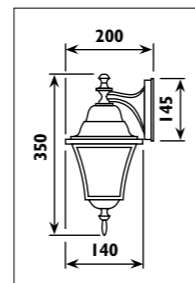

LSL273

Die-cast aluminium body with frosted glass lens							
Code	Class	IP	QC	Lamp/s	Lumen	Colour/s	
				LED (Factory fitted) 3500K	380	Black	Off white
LSL272	I	43	22	6w	380	•	•
LSL273	I	43	22	6w	380	•	•