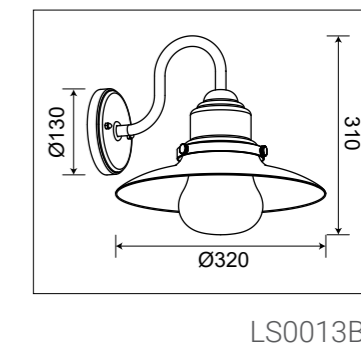

LS0004-SBK

LS0004-SBK

LS0005-SBK

LS0005-SBK

LS0006-SBK

LS0006-SBK

Metal and glass						
Code	Class	IP	QC	Lamp/s		Colour/s
				Base	Max	
LS0004-SBK	I	23	31	E14	2 x 40w	• Sand black

Metal and glass						
Code	Class	IP	QC	Lamp/s		Colour/s
				Base	Max	
LS0005-SBK	I	23	31	E14	2 x 40w	• Sand black
LS0006-SBK	I	23	31	E14	2 x 40w	• Sand black