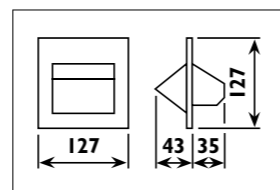

KG02

KG02

KG04

KG04

KH06

KH06

KG02 Die-cast aluminium body with glass lens											
KG04 Steel body with perspex lens											
Code	Class	IP	QC	Lamp/s		Max	Cutout	Colour/s			
				Base				Black	Satin brass	Satin chrome	White
KG02	I	20	12	Pigmy	E14	10w	Wall box	•	•	•	
KG04	I	20	12	Pigmy	E12	10w	4 x 4	•	•	•	