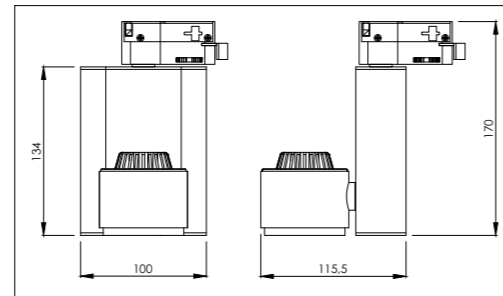

TP010

230v TP track and accessories								
Code	Class	IP	QC	Description	Colour/s			
					Black	Satin silver	Silver	White
TP001	I	20	32	Adaptor • electrical and mechanical with 3 circuit position options • 230v	•	•		•
TP003	I	20	32	End cap	•		•	•
TP004	I	20	32	Connector • straight • 230v	•		•	•
TP005	I	20	32	Connector • 90° joint • 230v	•		•	•
TP006	I	20	32	Connector • T joint • 230v	•		•	•
TP007	I	20	32	Connector • X joint • 230v	•		•	•
TP008	I	20	32	TP track - 3 circuit - live end	•		•	•
TP009				Power cord and cup	•		•	•
TP010		20		TP track - 3 circuit - cable suspension kit - 3metre	•		•	•
TP011	I	20	32	Connector • flexible joint • 230v	•		•	•
TP100	I	20	32	Track • 1 metre 230v 16amp 3 circuit for single circuit adaptor	•		•	•
TP200	I	20	32	Track • 2 metre 230v 16amp 3 circuit for single circuit adaptor	•		•	•
TP300	I	20	32	Track • 3 metre 230v 16amp 3 circuit for single circuit adaptor	•		•	•