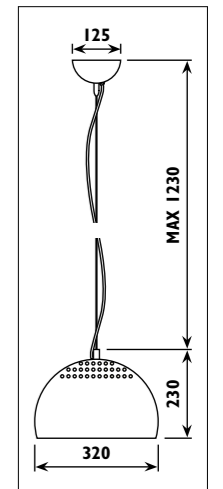

JC01

Metal body with reflective/clear glass shade							
Code	Class	IP	QC	Lamp/s		Colour/s	
				Base	Max	Chrome body Chrome/clear shade	Gold body Gold/clear shade
JG12	I	20	32	E27	60w	•	
JG13	I	20	32	E27	60w		•

Metal body						
Code	Class	IP	QC	Lamp/s		Colour/s
				Base	Max	Satin chrome
JC01	I	20	21	E27	60w	•