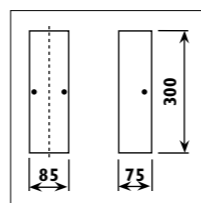

JD24

Metal body with frosted glass shade							
Code	Class	IP	QC	Lamp/s		Colour/s	
				Base	Max	Chrome knobs White glass	Brass knobs White glass
JD24	I	20	22	E14	2 x 40w	•	•
JD25	I	20	22	E14	3 x 40w	•	

JN28 Metal body with frosted glass shade							
JR10 Metal body with opal glass shade							
Code	Class	IP	QC	Lamp/s		Colour/s	
				Base	Max	Chrome body White glass	Satin chrome body White glass
JN28	I	20	22	E14	2 x 60w		•
JR10	I	20	22	E14	1 x 60w	•