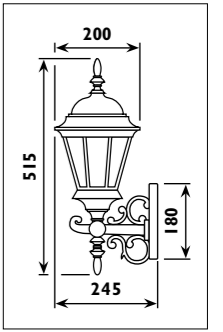

LS230

LS230 - LS232
K 88

LS230 - LS232
K 109-110