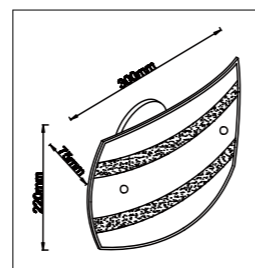

JE0007G • JE0007S