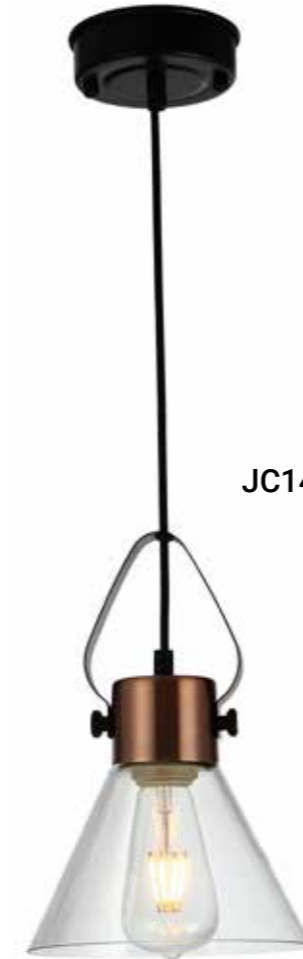

JC142

JC142

JC149

JC149

JC146

JC146

Metal body						
Code	Class	IP	QC	Lamp/s		Colour/s
				Base	Max	
JC142	I	20	21	E27	40w	•
JC149	I	20	21	E27	40w	•

Metal body								
Code	Class	IP	QC	Lamp/s		Colour/s		
				Base	Max	Glass colour options		
JC146	I	20	21	E27	40W	•	•	•