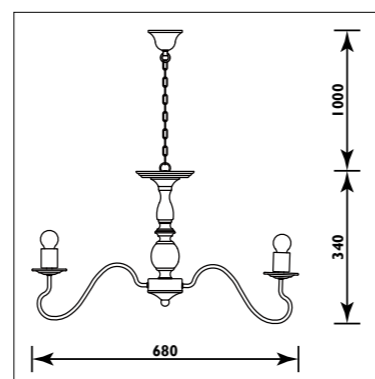

F 17

JP0008-BL

F 17

Metal body							
Code	Class	IP	QC	Lamp/s		Colour/s	
				Base	Max		
JP0008-BL	I	20	21		8 x 40w	•	
JP0010-BL	I	20	21		5 x 40w	•	

JP0011
JP0012

F 17

Metal body						
Code	Class	IP	QC	Lamp/s		Colour/s
				Base	Max	
JP0011-BL	I	20	21		3 x 40w	•
JP0012-BL	I	20	21		8 x 40w	•