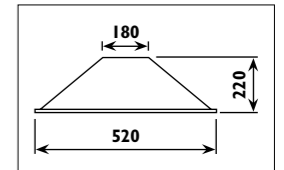

Reflector sold separately

LHB003

Reflector sold separately

Cold-forging and pure aluminium						
Code	Class	IP	QC	Lamp/s LED (Factory fitted) 2700K - 6500K	Lumen 	Colour/s Black body/ Clear diffuser
LHB009	I	65	21	50w	5000-6000	•
LHB010	I	65	21	100w	10000-12000	•

LHB002 • LHB004 Die-cast aluminium body only						
LHB003 Aluminium reflector only						
Code	Class	IP	QC	Lamp/s LED (Factory fitted) 6000K	Lumen 	Colour/s Aluminium
LHB002	I	23	21	1 x 150w	10500	•
LHB003			31			•
LHB004	I	23	21	1 x 200w	14000	•