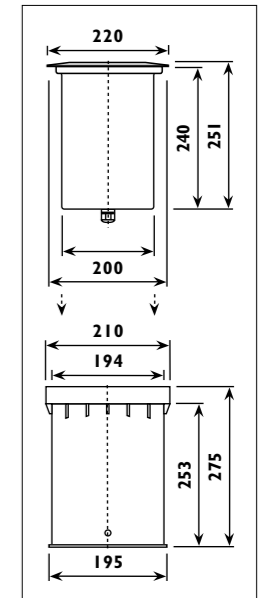

LSBOX2 Aluminium box	
Code	LSBOX2
QC	22
Accessories for spike lights	LS750
Colour/s	
Black	•
Green	•

LS520

LS521

LS520 • LS521

LS531

LS533

LS531

LS533