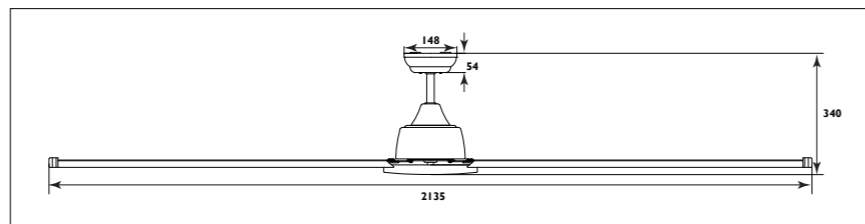

JX0007AL

Metal body with plywood blades										
Code	Class	IP	QC	Lamp/s		Feature/s			Colour/s	
				Base	Max	3 Speed	6 Speed	Adjusts for sloped ceiling	Satin chrome/light wood	Chrome/aluminium
JX0006SC	I	20	21	E27	2 x 60w	•		•	•	
JX0007AL	I	20	12				•			•