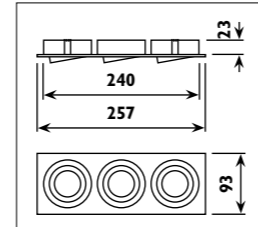

CB73

Related products for CB71 • CB72 • CB73

B 34