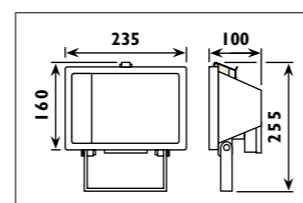

LS118

Die-cast aluminium body, anodised aluminium reflector with glass lens							
Code	Class	IP	QC	Base CFL	Lamp/s Max	Ballast included	Colour/s Black
LS118	I	55	22	G24	2 x 18w	•	•

Die-cast aluminium body, anodised aluminium reflector with glass lens							
Code	Class	IP	QC	Base CFL	Lamp/s Max	Ballast included	Colour/s Silver grey White
LS119	I	65	32	G24	2 x 26w	•	•