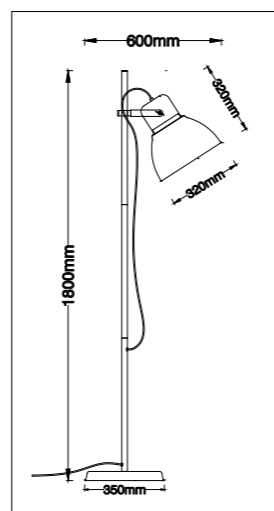

JF0001W • JF0001GY