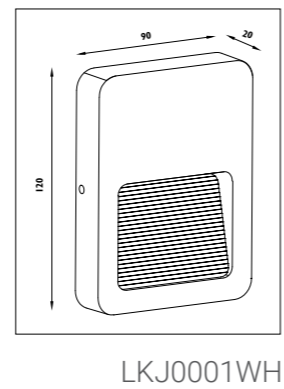

Die cast aluminium body with PC diffuser							
Code	Class	IP	QC	Lamp/s LED (Factory fitted)	Lumen 	Colour/s Black White	
LSL0001BL	I	65	21	12w	100	•	
LKJ0001WH	II	65	21	1.5w	130		•

Die cast aluminium body and acrylic lens						
Code	Class	IP	QC	Lamp/s LED (Factory fitted) 6000K	Lumen 	Colour/s Matt black
LS0007BL	I	54	22	5w	220	•
LS0008BL	I	54	22	2 x 5w	450	•