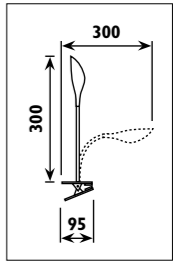

LTL001

Metal and plastic body										
Code	Class	IP	QC	Lamp/s LED (Factory fitted)	Lumen 	Colour/s				
				5000K						
JF380	II	20	11	1 x 4.8w	340	•				
LTL002	II	20	21	3w	200		•	•	•	
LTL003	II	20	21	3w	200					•

Metal and plastic body										
Code	Class	IP	QC	Lamp/s LED (Factory fitted)	Lumen 	Colour/s				
				5000K						
LTL001	II	20	21	3w	200	•	•			
LTL005	II	20	21	3w	200	•	•	•	•