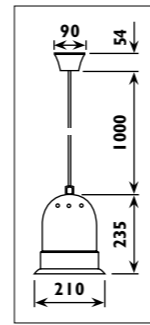

JC28/22

JC28/01 Prismatic acrylic reflector		
JC28/04 Prismatic acrylic lens with metal ring		
Code	JC28/01	JC28/04
QC	32	32
Colour/s		
Clear lens		•
Chrome ring		•
Clear	•	
Specifications	250w HID	250w HID
MAX		

JC28/22 Metal housing with plastic ceiling cup		
Code	JC28/22	JC28/24
Class	I	I
IP	20	20
QC	32	32
230v lamp/s		
230v E40 ESL	65w	65w
HID lamp/s		
230v HPS E27	70w	70w
E40	150w	150w
	250w	250w
	400w	400w
230v Metal halide E27	70w	70w
	150w	150w
E40	250w	250w
	400w	400w
230v Mercury vapour E27	80w	80w
	125w	125w
E40	250w	250w
	400w	400w
Gear Included	•	•
Required	•	
Colour/s		
Satin chrome body Black cord and cup	•	
Satin chrome/grey body Black cord and cup		•