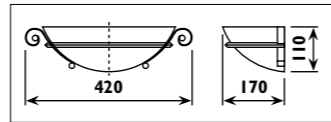

G 64

H 97

JE40

G 65

H 97

Metal body with alabaster glass shade							
Code	Class	IP	QC	Lamp/s		Colour/s	
				Base	Max	Antique bronze body White glass	Antique bronze body Amber glass
JE40	I	20	21	E27	60w	•	
JJ60	I	20	21	E27	60w		•

JC152 • JC158

H 75

Metal body						
Code	Class	IP	QC	Lamp/s		Colour/s
				Base	Max	
JC152	I	20	21	E27	40w	•
JC158	I	20	21	E27	40w	•

Recommended décor lamps to compliment above fittings: