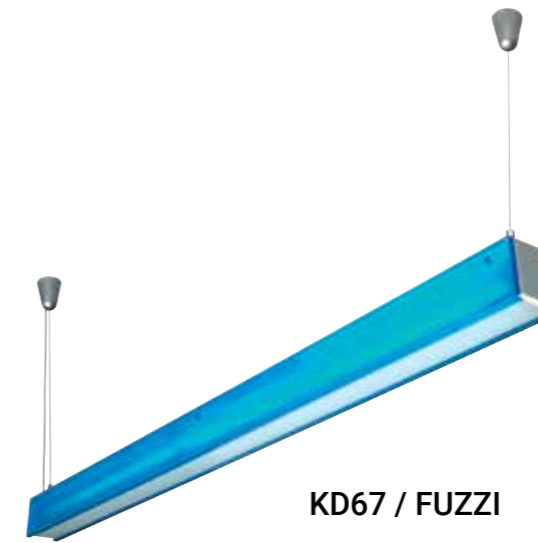

Colour options for KD67

KD67 / FUZZI