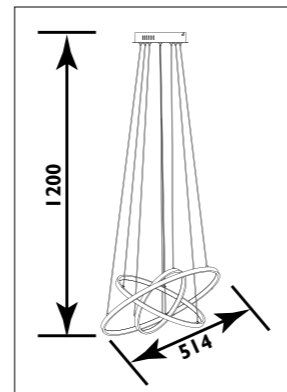

LPN0006W • LPN0007CH