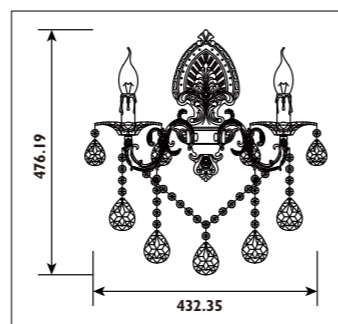

I 58

JP505

I 58

I 58

Metal body with K9 crystal drops							
Code	Class	IP	QC	Lamp/s		Colour/s	
				Base	Max		
JP505	I	20	31	E14	2 x 40w	•	
JP508	I	20	31	E14	2 x 40w		•

Metal body with K9 crystal drops						
Code	Class	IP	QC	Lamp/s		Colour/s
				Base	Max	
JP504	I	20	31	E14	40w	•