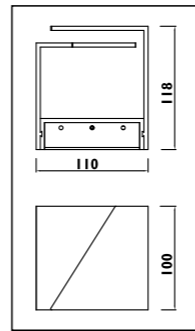

LWL006

Aluminium body							
Code	Class	IP	QC	Lamp/s LED (Factory fitted) 4000K	Lumen 	Colour/s White body Satin silver body	
LWL005	II	20	21	4.5w	300	•	•
LWL006	II	20	21	4.5w	300	•	•
LWL009	II	20	21	4.5w	300	•	•

LWL010 - LWL011 - LWL013 Aluminium body										
LWL004 Metal body										
Code	Class	IP	QC	Lamp/s LED (Factory fitted) 4000K	Lumen 	Colour/s White body Satin silver body Aluminium White				
LWL010	II	20	21	1 x 4.5w	380	•	•			•
LWL011	II	20	21	2 x 4.5w	1000	•	•			•
LWL013	II	20	21	1 x 4.5w	380	•	•			•
LWL004	I	20	21	6 x 1w	480				•	•