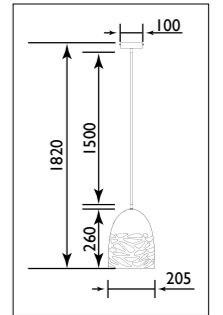

PB13 Metal body with frosted or opal glass shade.							
PB20 Metal body with glass shade							
Code	Class	IP	QC	Lamp/s		Colour/s	
				Base	Max	Satin chrome body Frosted white glass	Chrome body White shade
PB13	I	20	21	E27	60w	•	
PB20	I	20	20	E27	60w		•

JC177W

Metal body						
Code	Class	IP	QC	Lamp/s		Colour/s
				Base	Max	
JC177W	I	20	21	E27	28w	•
JC178W	I	20	21	E27	28w	•