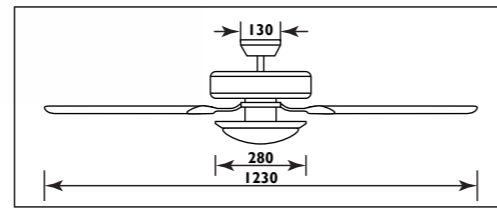

JX0006SC

Metal body with plywood blades										
Code	Class	IP	QC	Lamp/s		Feature/s			Colour/s	
				Base	Max	3 Speed	6 Speed	Adjusts for sloped ceiling	Satin chrome/light wood	Chrome/aluminium
JX0006SC	I	20	21	E27	2 x 60w	•		•	•	
JX0007AL	I	20	12				•			•

50W Motor

Metal body, opal glass shade with wooden reversible blades											
Code	Class	IP	QC	Lamp/s		Feature/s			Remote control	Colour/s	
				Base	Max	3 Speed	Dual cycle (forward/reverse)	Adjusts for sloped ceiling		Satin silver body Satin silver blades/ White glass	White body White blades White glass
JX10	I	20	21	E27	60w	•	•	•	•	•	•