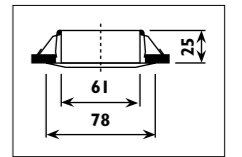

Empty body only
Lampholder required

Empty body only
Lampholder required

ICB17

Empty body only
Lampholder required

Empty body only
Lampholder required

Steel body												
Code	Class	IP	QC	Lamp/s		Transformer required (for 12v)	Cutout (mm)	Colour/s		Accessories		
				12v GU5,3 MR16	230v GU10 PAR16			Satin chrome	White	Lampholder	Conversion bracket	Slab box & Slab lid
ICB15	III	20	21	50w	50w	•	Ø 60	•	•	HH900 • HH901	HG11	•
ICC51	III	20	21	50w	50w	•	Ø 85	•	•	HH900 • HH901	HG11	•

Die-cast aluminium body												
Code	Class	IP	QC	Lamp/s		Transformer required (for 12v)	Cutout (mm)	Colour/s		Accessories		
				12v GU5,3 MR16	230v GU10 PAR16			Satin chrome	White	Lampholder	Conversion bracket	Slab box & Slab lid
ICB17	III	20	21	50w	50w	•	Ø 62	•	•	HH900 • HH901	HG11	•
ICC21	III	20	21	50w	50w	•	Ø 75	•	•	HH900 • HH901	HG11	•