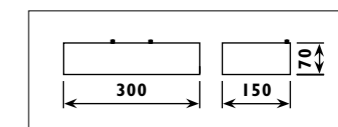

JH42

Metal body with fabric shade						
Code	Class	IP	QC	Lamp/s		Colour/s
				Base	Max	
JP270	I	20	20	E14	2 x 11w	•

JN0002CH Metal body							
JH42 Wood and metal body with frosted glass lens							
Code	Class	IP	QC	Lamp/s		Colour/s	
				Base	Max		
JN0002CH	I	20	21	E27	42w	•	
JH42	I	20	21		E14		•