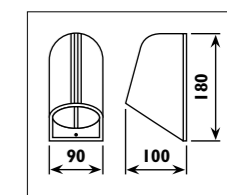

KH06

KG02 Die-cast aluminium body with glass lens											
KG04 Steel body with perspex lens											
Code	Class	IP	QC	Lamp/s		Max	Cutout	Colour/s			
				Base				Black	Satin brass	Satin chrome	White
KG02	I	20	12	Pigmy	E14	10w	Wall box	•	•	•	
KG04	I	20	12	Pigmy	E12	10w	4 x 4	•	•	•	

Die-cast aluminium body										
Code	Class	IP	QC	Lamp/s		Max	Colour/s			
				Base			Black	White		
KH06	I	20	22	R63	E27	60w	•	•