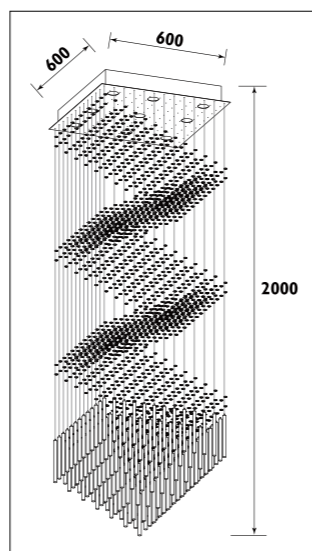

PF87

Metal body with clear crystals						
Code	Class	IP	QC	Lamp/s		Colour/s
				Base	Max	
PF87	I	20	20	 GU10 PAR16	9 x 50w	 Chrome body/ Clear crystals