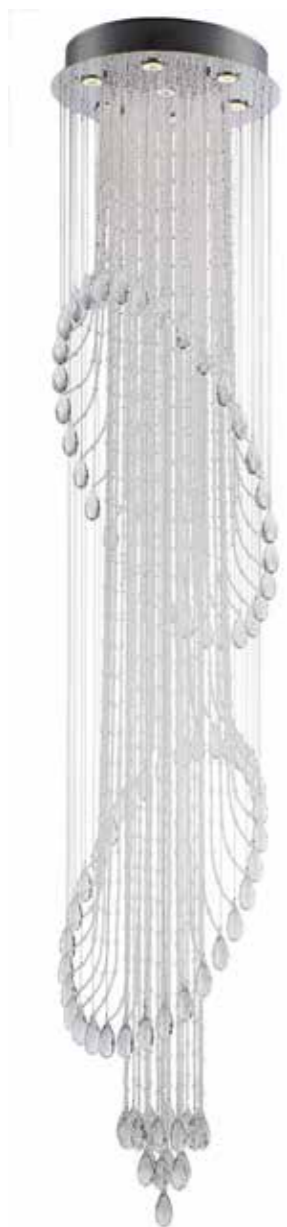

PF76

Metal body with clear crystals						
Code	Class	IP	QC	Lamp/s		Colour/s
				Base	Max	
PF76	I	20	20		7 x 50w	 Chrome body/ Clear crystals

Metal body with clear crystals						
Code	Class	IP	QC	Lamp/s		Colour/s
				Base	Max	
PF77	I	20	20		7 x 50w	 Chrome body/ Clear crystals