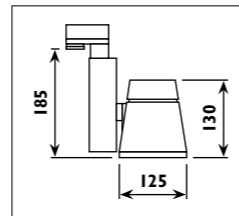

TB Track compatible

LTS003

LTS002 Aluminium body, metal bracket, plastic adaptor												
LDL061 Die-cast aluminium body												
LTS003 Aluminium body, metal bracket, plastic adaptor												
Code	Class	IP	QC	Lamp/s		Feature/s Beam angle	Lumen	Colour/s			Options	
				LED (Factory fitted)				Black	Silver	White	TP Track & accessories D2	TB Track & accessories D1
LTS002	I	20	22	3000K	4000K	7w	700	.	.	.	.	.
LDL061	I	20	21	35w		24°	1911	.	.	.	.	.
LTS003	I	20	22		32w		3600	.	.	.	.	.

Die-cast aluminium body											
Code	Class	IP	QC	Lamp/s		Feature/s	Colour/s			Options	
				Base	Max		Satin silver	White	TP Track & accessories D2	TB Track & accessories D1	
EX18	II	20	21	GU10 PAR16	50w	Surface mount (Sold separately)	.	.	.	TP001	TB006