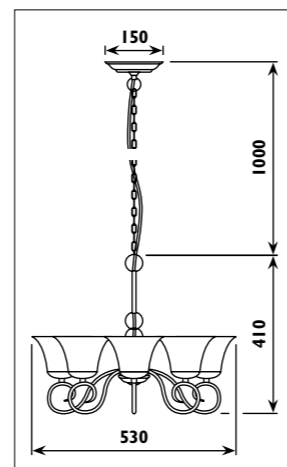

JP442 • JP443
F 23

JP442

Metal body with glass shade/s						
Code	Class	IP	QC	Lamp/s		Colour/s
				Base	Max	
JP442	I	20	21	E27	5 x 60w	•
JP443	I	20	21	E27	9 x 60w	•

JP0006
JP0007
F 17

Metal body						
Code	Class	IP	QC	Lamp/s		Colour/s
				Base	Max	
JP0006-BL	I	20	21	E27	3 x 40w	•
JP0007-BL	I	20	21	E27	5 x 40w	•