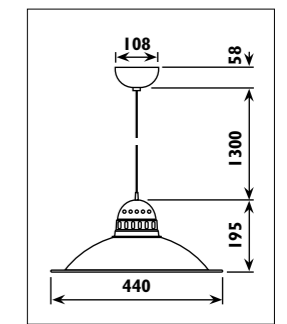

JC52

Metal body						
Code	Class	IP	QC	Lamp/s		Colour/s
				Base	Max	
JC06	II	20	21		60w	•
JC07	II	20	11		60w	•

Metal body						
Code	Class	IP	QC	Lamp/s		Colour/s
				Base	Max	
JC08	II	20	21		60w	•
JC52	II	20	21		60w	•