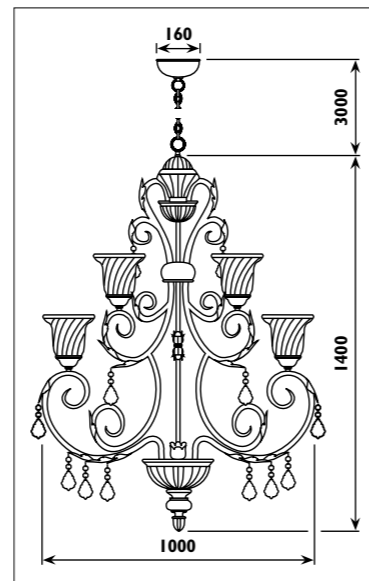

JP074 • JP075

JP074 • JP075

JP074

Metal and polyresin body, alabaster glass shade with crystal drops						
Code	Class	IP	QC	Lamp/s		Colour/s
				Base	Max	
JP074	I	20	21	E27	12 x 60w	•
JP075	I	20	21	E27	21 x 60w	•

Bronze body
Amber glass
Clear crystal

Metal body with alabaster glass shade						
Code	Class	IP	QC	Lamp/s		Colour/s
				Base	Max	
JP058	I	20	21	E27	6 x 60w	•
JP059	I	20	21	E27	9 x 60w	•

Antique bronze body
Amber glass