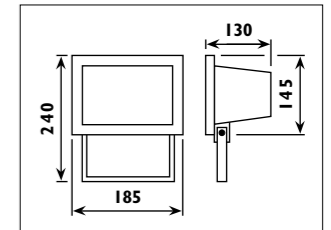

LS102

Die-cast aluminium and plastic body, anodised aluminium reflector with glass lens							
Code	Class	IP	QC	HID lamp/s		Gear	Colour/s
				Base	Max		
				HPS	Metal halide	Included	Black
LS174	I	55	22	E40	E40	400w	•

Die-cast aluminium and plastic body, anodised aluminium reflector with glass lens								
Code	Class	IP	QC	Lamp/s		Feature	Colour/s	
				Base	Max		Black	White
				Halogen Q1		Infra red movement sensor		
				78mm	118mm			
LS102	I	44	12	Rx7s	500w	•		
LS104	I	44	12	Rx7s	150w	•		•