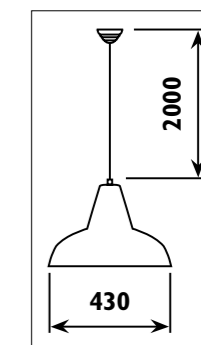

PF0006

Metal body						
Code	Class	IP	QC	Lamp/s		Colour/s
				Base	Max	
JC56	II	20	11	E27	60w	•
PF0006	II	20	11	E27	60w	•