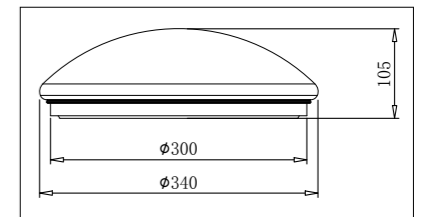

LIM0002

Die-cast aluminium body, acrylic shade											
Code	Class	IP	QC	Configuration	Lamp/s		Life (hours)	Battery (hours)	Lumen		Colour/s
					LED (Factory fitted) 4500K	LED Backup 4500K			Normal	Backup	White
LDL020	II	20	22	Backup	11w	3w	35 000	±2-3hrs	770	210	•

LIM03 Metal body with plastic shade							
LIM0001 • LIM0002 • LIM0003 PMMA							
Code	Class	IP	QC	Lamp/s	Feature/s	Lumen	Colour/s
				 LED (Factory fitted) 6000K	 Beam angle		 White
LIM03	I	20	21	20w		1700	•
LIM0001	I	44	21	14w	120°	900	•
LIM0002	I	44	21	18w	120°	1150	•
LIM0003	I	44	21	24w	120°	1650	•