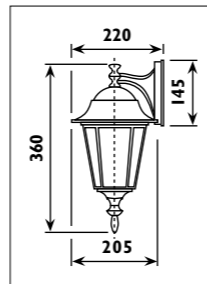

LS202 - LS204
K 87

LS202 - LS204
K 92

LS204

LS230 - LS232
K 88

LS230 - LS232
K 109-110

Die-cast aluminium body with glass lens							
Code	Class	IP	QC	Lamp/s		Colour/s	
				Base	Max	Black	White
LS202	I	44	22	E27	100w	•	•
LS204	I	44	22	E27	100w	•	•

Die-cast aluminium body with glass lens							
Code	Class	IP	QC	Lamp/s		Colour/s	
				Base	Max	Black	
LS230	I	44	22	E27	100w	•	
LS232	I	44	22	E27	100w	•