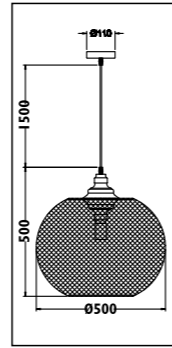

Metal body						
Code	Class	IP	QC	Lamp/s		Colour/s
				Base	Max	
PF201	I	20	21	E27	40w	•

Recommended décor lamps to compliment above fitting:

CFL003 CFL004 CFL006 LED0035 LED0040

PF203

PF203

PF204

PF204

PF205