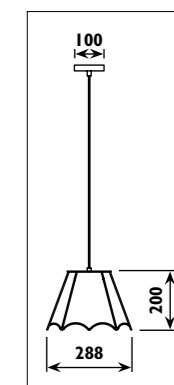

JC125

Metal body with fabric shade							
Code	Class	IP	QC	Lamp/s		Colour/s	
				Base	Max	Chrome body Grey shade	White
JC17	I	20	21	E27	60w	•	•
JC125	I	20	20	E27	60w		•