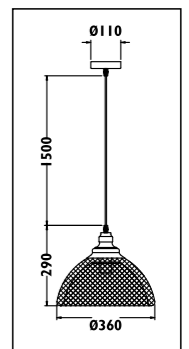

Metal body						
Code	Class	IP	QC	Lamp/s		Colour/s
				Base	Max	
PF201	I	20	21	E27	40w	•

Recommended décor lamps to compliment above fitting:

CFL003 CFL004 CFL006 LED0035 LED0040

PF203

PF203

PF204

PF204

PF205