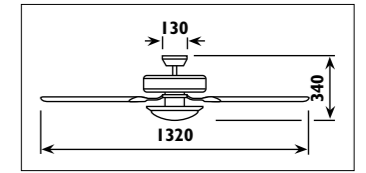

75W Motor

Dimmable and non-dimmable version available in white

50W Motor

JX09

55W Motor

75W Motor - Industrial

WHITE AVAILABLE IN A 3PACK

JX01A Metal body, opal glass shade with plastic blades														
JX17 Metal body with wooden blades and glass shade														
Code	Class	IP	QC	Lamp/s	Feature/s				Switch control	Remote control	Colour/s			
				Base R7s Q1 78mm	3 Speed	Dual cycle (forward/ reverse)	Adjusts for sloped ceiling	(Surface mount) (mm) Included	(For speed control & dimming) Available on request	Satin chrome body Satin silver blades White glass	Satin titanium body Satin titanium blades White glass	Satin chrome body Wooden blades White glass	White body White blades White glass	
JX01A	I	20	21	1 x 60w	.	.	.		Included	.	.	.	.	
JX17	I	20	21	1 x 60w	.	.	.	114 x 65		.	.	.	.	

JX09 Metal body, opal glass shade with wooden reversible blades																	
JX12 Metal body and blades with plastic cup																	
Code	Class	IP	QC	Lamp/s	Max	Feature/s				Switch control	Remote control	Colour/s					
				Base E27		3 Speed	5 Speed	Dual cycle (forward/ reverse)	Adjusts for sloped ceiling	(Surface mount) (mm) Included	Available on request	Satin silver body Satin silver/ Black blades White glass	White	Black	Chrome	Satin chrome	
JX09	I	20	21	2 x 60w	Gen	.	.	.	.		.	.	.	.	.	.	.
JX12	I	20	21			.	.			132 x 90		.	.	.	.	.	.