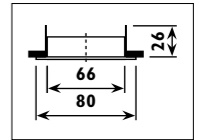

CB43

CNC aluminium body										
Code	Class	IP	QC	Lamp/s	Transformer required	Cutout (mm)	Clearance Height (mm)	Feature/s	Colour/s	Accessories
				12v GU5,3 MR16		(mm)	Height (mm)	Tilt	Rotate	Aluminium
CB42	III	20	32	50w	•	Ø 70	62			•
CC42	III	20	32	50w	•	Ø 82	60	18°	350°	•
CC45	III	20	32	50w	•	Ø 72	55	18°		•

CNC aluminium body										
Code	Class	IP	QC	Lamp/s	Transformer required	Cutout (mm)	Clearance Height (mm)	Feature/s	Colour/s	Accessories
				12v GU5,3 MR16		(mm)	Height (mm)	Tilt	Rotate	Aluminium
CB43	III	20	32	50w	•	Ø 70	62			•
CC43	III	20	32	50w	•	Ø 82	60	18°	350°	•