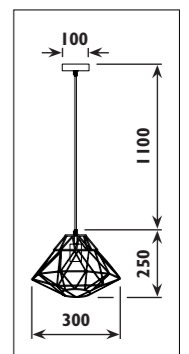

JG09

Metal body with grid cover						
Code	Class	IP	QC	Lamp/s		Colour/s
				Base	Max	
JC143	I	20	21	E27	60w	•
PF17	I	20	21	E27	60w	•

PRT0026 Metal body with wood and aluminium shade						
JG09 Metal body						
Code	Class	IP	QC	Lamp/s		Colour/s
				Base	Max	
PRT0026	II	20	24	E27	60w	•
JG09	I	20	21	E27	60w	•