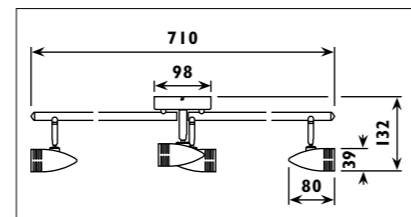

EX54

Metal body						
Code	Class	IP	QC	Lamp/s		Colour/s
				Base	Max	
EX51	I	20	21	GU10 PAR16	1 x 50w	•
EX52	I	20	21	GU10 PAR16	2 x 50w	•
EX53	I	20	21	GU10 PAR16	3 x 50w	•
EX54	I	20	21	GU10 PAR16	4 x 50w	•

Aluminium body						
Code	Class	IP	QC	Lamp/s		Colour/s
				Base	Max	
EX61	I	20	22	GU10 PAR16	1 x 50w	•
EX62	I	20	22	GU10 PAR16	2 x 50w	•
EX63	I	20	22	GU10 PAR16	3 x 50w	•