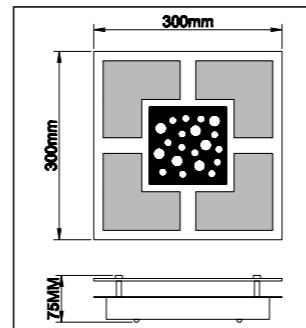

JY001 - JY002

JY002

JY001 Rectangle patterned glass shade with crystals						
JY002 Square patterned glass shade with crystals						
Code	Class	IP	QC	Lamp/s LED (Factory fitted) 4000K	Lumen 	Colour/s Chrome/ white glass
JY001	I	20	21	39w	3510	•
JY002	I	20	21	17w	1530	•

Metal body with plastic lens						
Code	Class	IP	QC	Lamp/s LED (Factory fitted) 3500K	Lumen 	Colour/s Silver/ white
JE60	I	20	21	24w	1100	•
JE61	I	20	21	40w	1700	•
JE62	I	20	21	24w	1400	•