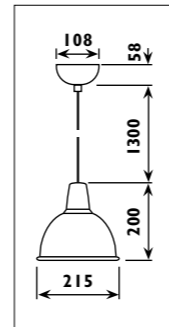

JC06

Metal body						
Code	Class	IP	QC	Lamp/s		Colour/s
				Base	Max	
JC06	II	20	21		60w	•
JC07	II	20	11		60w	•

Metal body						
Code	Class	IP	QC	Lamp/s		Colour/s
				Base	Max	
JC08	II	20	21		60w	•
JC52	II	20	21		60w	•