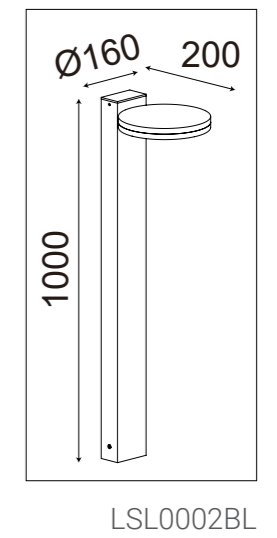

Aluminium body							
Code	Class	IP	QC	Lamp/s LED (Factory fitted) 4000K	Lumen 	Colour/s Dark grey White	
LS1702	I	54	22	7w	361	•	•

Die cast aluminium body with opal PC diffuser						
Code	Class	IP	QC	Lamp/s LED (Factory fitted)	Lumen 	Colour/s Black
LSL0002BL	I	44	21	12w	1000	•