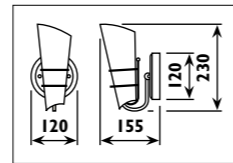

JH100

JP428 • JP429

I 24-25