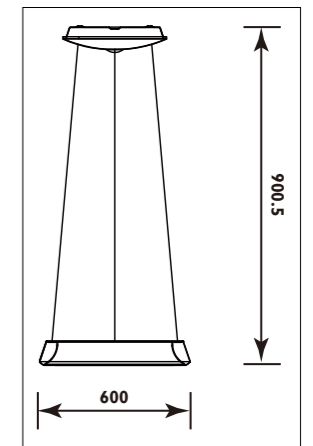

LPN0005W

LPN028 Aluminium and silicone body						
LPN0003W Aluminium body with acrylic lens						
Code	Class	IP	QC	Lamp/s LED (Factory fitted) 4000K	Lumen 	Colour/s White
LPN028	I	20	21	112w	4900	•
LPN0003W	I	20	21	20w 33w	3500	•

Aluminium body with acrylic lens						
Code	Class	IP	QC	Lamp/s LED (Factory fitted) 4000K	Lumen 	Colour/s White
LPN0004W	I	20	21	20w	1120	•
LPN0005W	I	20	21	33w	2380	•