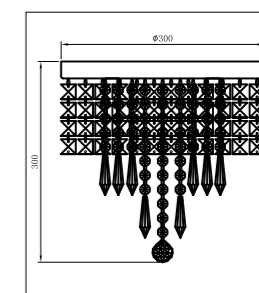

Metal body with glass shades						
Code	Class	IP	QC	Lamp/s		Colour/s
				Base	Max	
						 Chrome body White glass
PF65	I	20	21	G9	6 x 40w	•

JY0016

Metal body with crystal droplets						
Code	Class	IP	QC	Lamp/s		Colour/s
				Base	Max	
						 Chrome/clear
JY0015	I	20	24	G9	3 x 40w	•
JY0016	I	20	24	G9	4 x 40w	•
JY0017	I	20	24	E27	1 x 60w	•