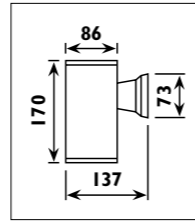

LS378

Die-cast aluminium body with glass lens									
Code	Class	IP	QC	Lamp/s		Feature/s	Colour/s		
				Base	Max		Black	Silver grey	Satin chrome (indoor only)
LS378	I	54	22	GU10 PAR16	1 x 50w	1-way	•	•	•
LS379	I	54	22	GU10 PAR16	2 x 35w	2-way	•	•	•

LS386 - LS387 Aluminium body with glass lens									
LS388 - LS389 Stainless steel body with glass lens									
Code	Class	IP	QC	Lamp/s		Feature/s	Colour/s		
				Base	Max		Aluminium	Stainless steel	
LS386	I	44	22	GU10 PAR16	1 x 35w	1-way	•		
LS387	I	44	22	GU10 PAR16	2 x 35w	2-way	•		
LS388	I	44	22	GU10 PAR16	1 x 35w	1-way		•	
LS389	I	44	22	GU10 PAR16	2 x 35w	2-way		•