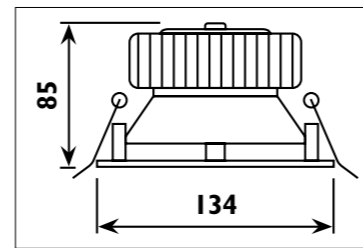

LDL062 • LDL063