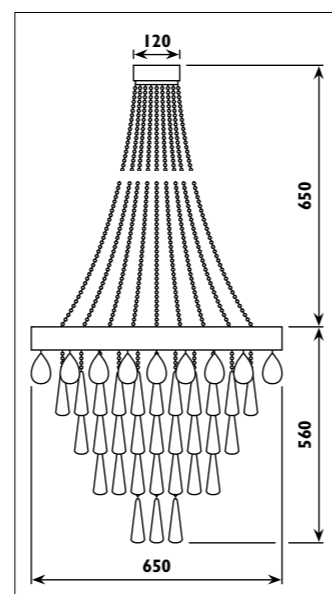

JH116

Metal body with crystal droplets							
Code	Class	IP	QC	Base	Lamp/s Max	Transformer included (not dimmable)	Colour/s
JH116	I	20	20	G4	18 x 20w	•	•