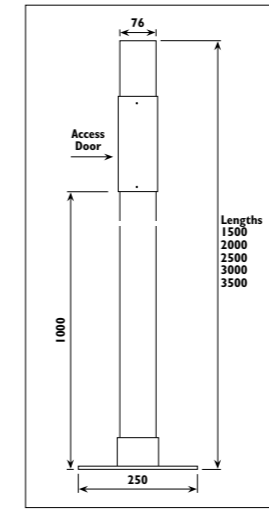

PS76 M surface mount