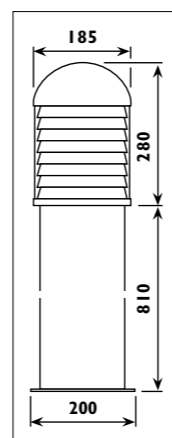

LS406

LS406

LS418

LS418

Die-cast aluminium body, aluminium pole with high impact acrylic lens												
Code	Class	IP	QC	Lamp/s		HID lamp/s			Colour/s			
				Base	Max	HPS	Mercury vapour	Gear included	Black	Grey	Green	White
LS406	I	44	33	E27	100w	70w	80w	•	•	•	•	•