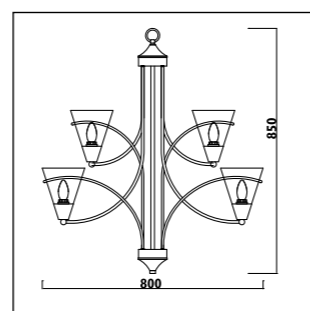

JP514

Metal body with clear glass shade						
Code	Class	IP	QC	Lamp/s		Colour/s
				Base	Max	
						 Black body/ Clear glass
JP514	I	20	21	E14	9 x 40w	•