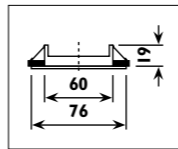

CB44

CC39 Die-cast aluminium body with twist-off ring												
CB44 - CC44 Die-cast aluminium body												
Code	Class	IP	QC	Lamp/s	Cutout	Clearance	Feature/s	Colour/s		Accessories		
				12v GU5,3 MR16 Transformer required	(mm)	Height (mm)	Tilt	Satin chrome	White	Conversion bracket B 56	Slab box & Slab lid L 4-6	
CB44	III	20	22	50w	•	Ø 63	60	•	•	HG11	•	
CC39	III	20	22	50w	•	Ø 82	65	20°	•	HG11	•	
CC44	III	20	22	50w	•	Ø 72	60	35°	•	HG11	•	

CNC aluminium body												
Code	Class	IP	QC	Lamp/s	Cutout	Clearance	Feature/s	Colour/s	Accessories			
				12v GU5,3 MR16 Transformer required	(mm)	Height (mm)	Tilt	Aluminium	Conversion bracket B 56	Slab box & Slab lid L 4-6		
CB76	III	20	32	50w	•	Ø 60	70	•	HG11	•		
CB77	III	20	32	50w	•	Ø 60	70	•	HG11	•		
CC77	III	20	32	50w	•	Ø 67	70	43°	HG11	•