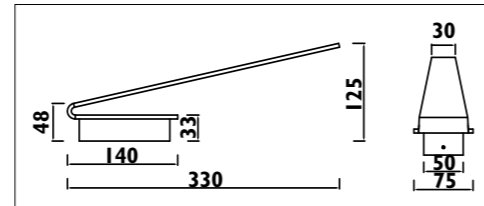

LWL012

LWL012 Die-cast aluminium body								
MDY002 Metal body with acrylic lens								
Code	Class	IP	QC	Lamp/s LED (Factory fitted) 4000K	Lumen 	Colour/s Black outside/ Gold inside	White	Satin silver
LWL012	I	20	21	1 x 9w	1000	.	.	.
MDY002	I	20	21	2 x 6w	2680	.	.	.

JP812 Metal body with acrylic crystal shades							
LP029 Aluminium and acrylic body							
Code	Class	IP	QC	Lamp/s LED (Factory fitted)	Lumen 	Colour/s White	Chrome body/ Clear acrylic crystal shades
				3200K	4000K		
JP812	I	20	21	2 x 5w	800	.	.
LPN029	I	20	21	1 x 11w	840	.	.