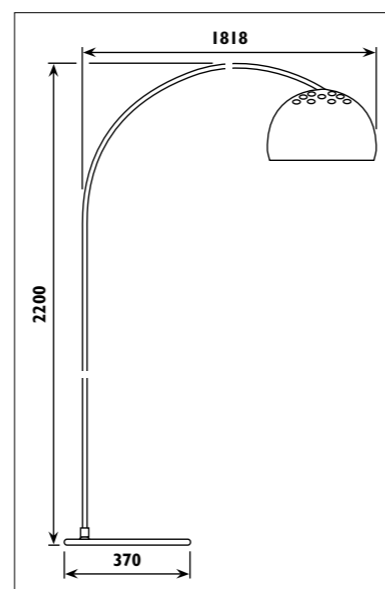

JF259

Metal lamp with marble base						
Code	Class	IP	QC	Lamp/s		Colour/s
				Base	Max	
JF259	I	20	21	E27	100w	• Satin chrome body Black marble