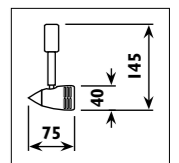

EX43/3

Metal body and glass shade						
Code	Class	IP	QC	Lamp/s		Colour/s
				Base	Max	
EX65	I	20	21	GU10 PAR16	1 x 35w	•
EX66	I	20	21	GU10 PAR16	2 x 35w	•

EX43 230v 2.5 metre Metal and plastic flexible track - only										
EX43/1 • EX43/2 • EX43/3 Metal body - set of 5										
Code	Class	IP	QC	Lamp/s		Colour/s		Accessories		
				Base	Max	Satin chrome body Glass shade	Satin chrome	Spot head EX43/1	Spot head EX43/2	Spot head EX43/3
EX43	I	20	21				•	•	•	•
EX43/1		20	21	GU10 PAR16	5 x 50w	•				
EX43/2		20	21	GU10 PAR16	5 x 50w		•			
EX43/3		20	21	GU10 PAR16	5 x 50w		•			

Note: Accessories sold separately