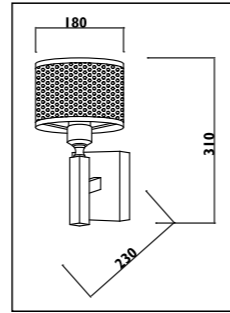

JC159

H 89-90

H 76

H 82

Metal body						
Code	Class	IP	QC	Lamp/s		Colour/s
				Base	Max	
JC159	I	20	21	E27	40w	•
JC160	I	20	21	E27	40w	•

Recommended décor lamps to compliment above fittings:

Metal body										
Code	Class	IP	QC	Lamp/s			Colour/s			
				Base	Max	White	Chrome	Rose gold	Black/chrome	
PF0001CH	I	20	21	E14		2 x 40w		•		
PF0001RG	I	20	21	E14		2 x 40w			•	
PF0001W	I	20	21	E14		2 x 40w	•			
JP0005-BLC	I	20	21		E27	1 x 40w				•