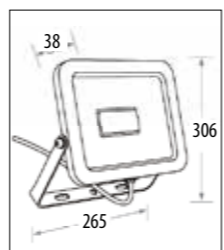

LS726

Aluminium body with tempered glass lens									
Code	Class	IP	QC	Lamp/s LED (Factory fitted) 6000K	Feature/s Beam angle	Lumen 	Colour/s Black White Dark grey		
LS724	I	65	22	10w	100°	800	•	•	
LS726	I	65	22	50w	100°	4000	•		
LS727	I	65	22	50w	100°	4000		•	•
LS728	I	65	22	30w	100°	2400	•	•	•

Aluminium body with tempered glass lens									
Code	Class	IP	QC	Lamp/s LED (Factory fitted) 6000K	Features Beam angle	Lumen 	Colour/s Black White Dark grey		
LS729	I	65	22	10w	100°	800	•	•	•
LS730	I	65	22	30w	100°	2400	•	•	•
LS731	I	65	22	50w	100°	4000	•	•	•