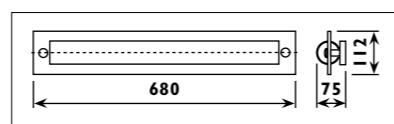

JN42

Metal body, clear glass trim with frosted glass shade						
Code	Class	IP	QC	Lamp/s		Colour/s
				Base	Max	
JN40	I	20	21	E14	2 x 60w	•
JN41	I	20	21	E14	3 x 60w	•
JN42	I	20	21	E14	4 x 60w	•

Metal body with frosted glass shade						
Code	Class	IP	QC	Lamp/s		Colour/s
				Base	Max	
JN32	I	20	21	E14	2 x 60w	•
JN33	I	20	21	E14	3 x 60w	•