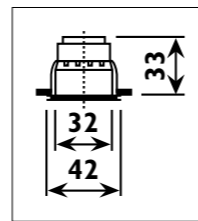

CL20

CNC aluminium body								
Code	Class	IP	QC	Lamp/s	Cutout	Feature/s	Colour/s	
				LED (Factory fitted) 4000K Driver required (Current 700mA) L1	(mm)	Beam angle	Aluminium body	
CL20	III	20	32	3w	Ø 38	15°	•	

ABS/Aluminium body (LN351/3)							
Code	Class	Lamp/s	Feature/s		Lumen	Colour/s	
		LED (Factory fitted) 4000K	Beam angle	Tilt		Matt white	Silver
LN348/3	II	3x1.5w		30°/60°	240	•	•
LN349/3	II	3x1.5w	120°		300	•	
LN351/3	II	3x1.5w	38°		270	•