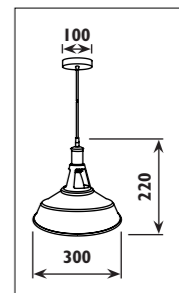

JC141

Metal shade						
Code	Class	IP	QC	Lamp/s		Colour/s
				Base	Max	Black
JC139	II	20	21	E27	60w	•
JC141	II	20	21	E27	60w	•