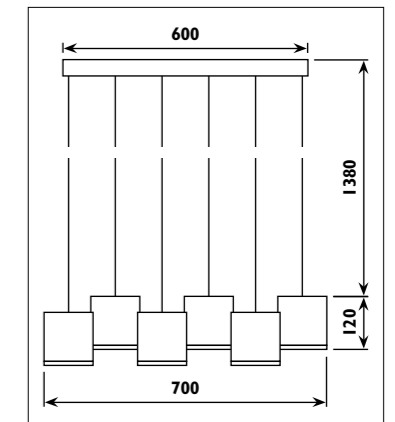

LPN012

F4

T1

JC167 Metal body with clear crystals				
LPN0010SN Iron and aluminium + glass				
Code	Class	IP	QC	Lamp/s LED (Factory fitted) 4000K
JC167	I	20	20	128w
LPN0010SN	I	20	21	60w

LPN012 Metal body with acrylic lens				
JP813 Metal body with acrylic crystal shades				
Code	Class	IP	QC	Lamp/s LED (Factory fitted) 3200K
LPN012	I	20	21	6 x 4.2w
JP813	I	20	21	6 x 5w