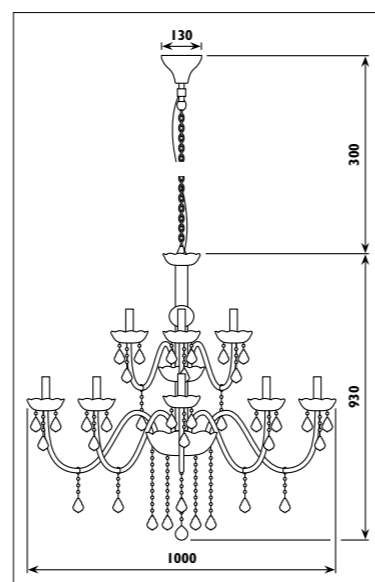

JP500

Metal body with crystal drops						
Code	Class	IP	QC	Lamp/s		Colour/s
				Base	Max	
JP500	I	20	21	E14	18 x 40w	 Chrome body/clear crystal

Metal body with crystal drops						
Code	Class	IP	QC	Lamp/s		Colour/s
				Base	Max	
JP502	I	20	21	E14	18 x 40w	 Black body/clear crystal