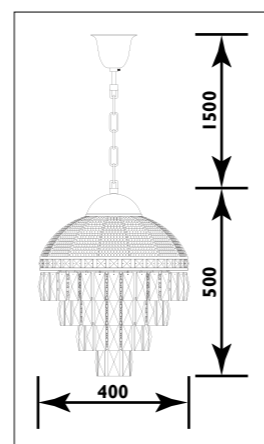

JDF0002

Metal and chrome body with clear crystals						
Code	Class	IP	QC	Lamp/s		Colour/s
				Base	Max	
JDF0001	I	20	21	E14	7 x 40W	•
JDF0002	I	20	21	E14	4 x 40W	•

Metal and chrome body with clear crystals						
Code	Class	IP	QC	Lamp/s		Colour/s
				Base	Max	
JDF0003	I	20	21	E14	6 x 40W	•
JDF0004	I	20	21	E14	12 x 40W	•