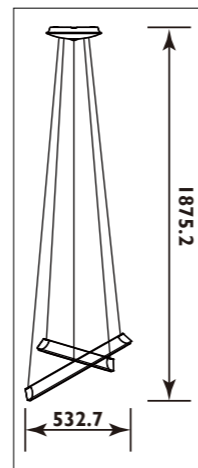

G 15

LPN0003W

LPN028 Aluminium and silicone body						
LPN0003W Aluminium body with acrylic lens						
Code	Class	IP	QC	Lamp/s LED (Factory fitted) 4000K	Lumen 	Colour/s White
LPN028	I	20	21	112w	4900	•
LPN0003W	I	20	21	20w 33w	3500	•

Aluminium body with acrylic lens						
Code	Class	IP	QC	Lamp/s LED (Factory fitted) 4000K	Lumen 	Colour/s White
LPN0004W	I	20	21	20w	1120	•
LPN0005W	I	20	21	33w	2380	•