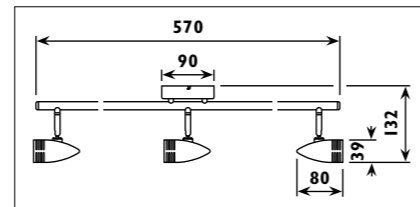

EX53

Metal body						
Code	Class	IP	QC	Lamp/s		Colour/s
				Base	Max	
EX51	I	20	21	GU10 PAR16	1 x 50w	•
EX52	I	20	21	GU10 PAR16	2 x 50w	•
EX53	I	20	21	GU10 PAR16	3 x 50w	•
EX54	I	20	21	GU10 PAR16	4 x 50w	•

Aluminium body						
Code	Class	IP	QC	Lamp/s		Colour/s
				Base	Max	
EX61	I	20	22	GU10 PAR16	1 x 50w	•
EX62	I	20	22	GU10 PAR16	2 x 50w	•
EX63	I	20	22	GU10 PAR16	3 x 50w	•