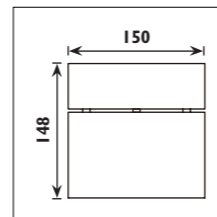

LDL051

LDL050 - LDL051 Die-cast aluminium body									
LDL058 Aluminium body									
Code	Class	IP	QC	Lamp/s LED (Factory fitted) 4000K	Feature/s Beam angle	Lumen 	Black 	White 	Satin silver
LDL050	I	20	21	32w		3600		•	•
LDL051	I	20	21	34w		3800		•	•
LDL058	I	20	21	19.5w	40°	1800	•	•	•

Aluminium allow with plastic gear box and PC reflector						
Code	CRI	Lamp/s LED (Factory fitted) 3000K | 4000K	Lumen 	Colour/s Black | White		
PRT0013-B	>80	10w	600	•		
PRT0014-B	>80	10w	600	•		
PRT0015-W	>80	10w	600		•	
PRT0016-W	>80	10w	600		•