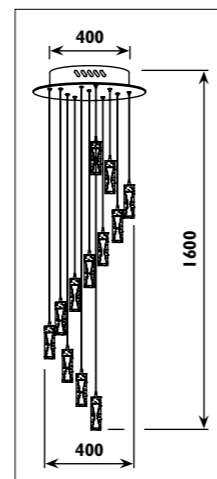

PF128

Metal body with acrylic shade						
Code	Class	IP	QC	Lamp/s LED (Factory fitted) 4000K	Lumen 	Colour/s White
PF127	I	20	21	9 x 2w	2610	•
PF128	I	20	21	12 x 2w	3120	•