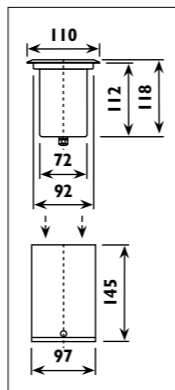

LSBOX2 Aluminium box	
Code	LSBOX2
QC	22
Accessories for spike lights	LS750
Colour/s	
Black	•
Green	•

LS520

LS521

LS520 • LS521

LS531

LS533

LS531

LS533