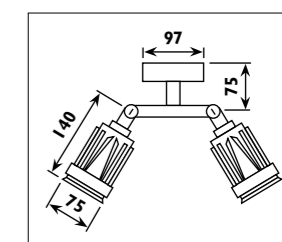

LS326

Plastic body and spike						
Code	Class	IP	QC	Lamp/s		Colour/s
				Base PAR38	Max	
LS322	II	44	14	E27	1 x 80w	•
LS323	II	44	14	E27	2 x 80w	•

Plastic body						
Code	Class	IP	QC	Lamp/s		Colour/s
				Base PAR38	Max	
LS324	II	44	24	E27	1 x 80w	•
LS326	II	44	24	E27	2 x 80w	•