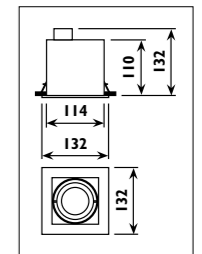

Anti-glare

CB61

Steel body with anodised aluminium reflector									
Code	Class	IP	QC	Lamp/s	Cutout	Clearance	Colour/s	Accessories	
				12v GU5,3 MR16	(mm)	Height (mm)	White body/Silver reflector	Slab box & Slab lid	
				Transformer required				L 4-6	
CB04	III	20	21	50w	•	Ø 100	96	•	•

CB51 Steel body									
CB61 • CB62 Steel and die-cast aluminium body									
Code	Class	IP	QC	Lamp/s	Cutout	Feature/s	Colour/s	Accessories	Options
				12v GU5,3 MR16	(mm)	Outer tilt	Inner tilt	Satin chrome	Satin silver
				Transformer required				Slab box & Slab lid	230v versions
								L 4-6	B 43
CB51	III	20	21	1 x 50w	•	72 x 82		•	•
CB61	III	20	21	1 x 50w	•	115 x 115	90°	45°	
CB62	III	20	21	2 x 50w	•	115 x 220	90°	45°