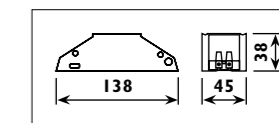

XS050/01

Electronic driver unit with plastic housing							
Code	Class	IP	Driver Current 350mA	Wattage W	Temperature Ambient (ta)	Case (tc)	Life (hours)
XLED06/3	II	20	350mA	3-6.3w	50°	75°	30 000
XLED09/2	II	20	700mA	6-9w	50°	75°	30 000

Constant current fittings need to be wired in series.

The length of wire from the output to luminaire should be less than 2m

Wire wound slimline transformer								
Code	Class	IP	Output load	Voltage		Temperature	Cutout	Dimmable
				Output (secondary)	Input (Primary)	Max ambient (ta)	(mm)	
XS050/01	I	20	50W	12v	230v	40°C	60	•