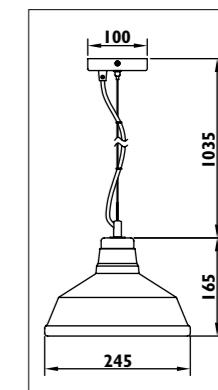

JC112

Metal ceiling plate with concrete shade						
Code	Class	IP	QC	Lamp/s		Colour/s
				Base	Max	
JC109	I	20	21	E14	3 x 40w	• Grey

Metal ceiling plate with concrete shade							
Code	Class	IP	QC	Lamp/s		Colour/s	
				Base	Max	Grey	Sand grey
JC112	I	20	21	E14	40w	•	•
JC113	I	20	21	E14	40w	•	•