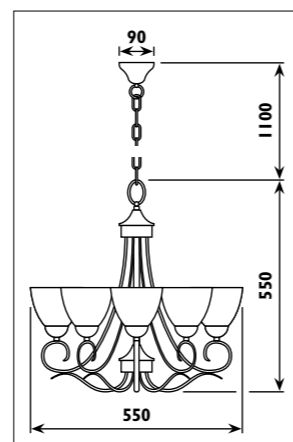

JP426

JP426 - JP427
F 23