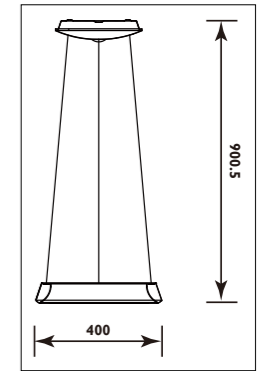

G 15

LPN0004W

LPN028 Aluminium and silicone body						
LPN0003W Aluminium body with acrylic lens						
Code	Class	IP	QC	Lamp/s LED (Factory fitted) 4000K	Lumen 	Colour/s White
LPN028	I	20	21	112w	4900	•
LPN0003W	I	20	21	20w 33w	3500	•

Aluminium body with acrylic lens						
Code	Class	IP	QC	Lamp/s LED (Factory fitted) 4000K	Lumen 	Colour/s White
LPN0004W	I	20	21	20w	1120	•
LPN0005W	I	20	21	33w	2380	•