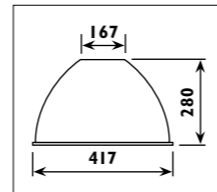

JC28/01

JC28/01 Prismatic acrylic reflector		
JC28/04 Prismatic acrylic lens with metal ring		
Code	JC28/01	JC28/04
QC	32	32
Colour/s		
Clear lens		•
Chrome ring		•
Clear	•	
Specifications	250w HID	250w HID
MAX		

JC28/22 Metal housing with plastic ceiling cup		
Code	JC28/22	JC28/24
Class	I	I
IP	20	20
QC	32	32
230v lamp/s		
230v E40 ESL	65w	65w
HID lamp/s		
230v HPS E27	70w	70w
E40	150w	150w
	250w	250w
	400w	400w
230v Metal halide E27	70w	70w
	150w	150w
E40	250w	250w
	400w	400w
230v Mercury vapour E27	80w	80w
	125w	125w
E40	250w	250w
	400w	400w
Gear Included	•	•
Required	•	
Colour/s		
Satin chrome body Black cord and cup	•	
Satin chrome/grey body Black cord and cup		•