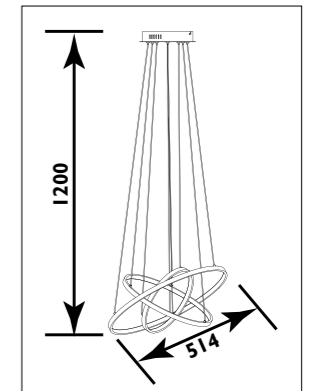

Aluminium body with acrylic lens							
Code	Class	IP	QC	Lamp/s LED (Factory fitted) 4000K	Lumen 	Colour/s White Chrome	
LPN0006W	I	20	21	60w	2800	•	
LPN0007CH	I	20	21	60w	2800		•

LPN0008RG

LPN0008RG Aluminium body with acrylic lens							
LPN0015SN Iron and aluminium + PC							
Code	Class	IP	QC	Lamp/s LED (Factory fitted) 4000K 6000K	Lumen 	Colour/s Rose gold Satin nickel	
LPN0008RG	I	20	21	60w	2800	•	
LPN0015SN	I	20	21	30W	2880		•