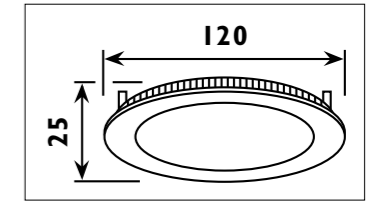

Plastic body									
Code	Class	IP	QC	Lamp/s		Lumen	Cutout	Colour/s	
				LED (Factory fitted)			(mm)	White	
				3000K	4000K				
LDL0002W	II	20	21	6w		470	Ø 75	•	
LDL0003W	II	20	21		12w	920	Ø 120	•	
LDL0004W	II	20	21	12w		920	Ø 120	•	
LDL0008W	II	20	21	6w		470	Ø 75	•	

LBT001

Aluminium body										
Code	Class	IP	QC	Lamp/s		Lighting effects	Lumen	Cutout	Colour/s	
				LED	Dimmable	RGB		(mm)	White	
				(Factory fitted)						
				2500K-6000K						
LBT001	II	20	22	6w	•	•	300	Ø 108	•	
LBT002	II	20	22	12w	•	•	600	Ø 155	•	
LBT003	II	20	22	18w	•	•	900	Ø 210	•