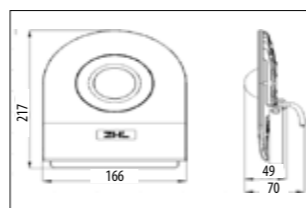

LS733

Aluminium body with tempered glass lens									
Code	Class	IP	QC	Lamp/s LED (Factory fitted) 6000K	Features Beam angle	Lumen 	Colour/s		
							Black	White	Dark grey
LS732	I	65	22	10w	100°	800	•	•	•
LS733	I	65	22	30w	100°	2400	•	•	•
LS734	I	65	22	50w	100°	4000	•	•	•

Aluminium body with tempered glass lens, adjustable steel tripod and cable with plug								
Code	Class	IP	QC	Lamp/s LED (Factory fitted)	Features Switch Beam angle	Lumen 	Colour/s	
							Black	Yellow
LSL112+S	I	65	22	1 x 20w	• 100°	1449	•	•