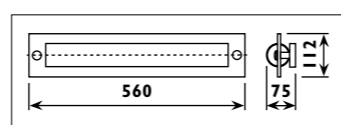

JN41

Metal body, clear glass trim with frosted glass shade						
Code	Class	IP	QC	Lamp/s		Colour/s
				Base	Max	
JN40	I	20	21	E14	2 x 60w	•
JN41	I	20	21	E14	3 x 60w	•
JN42	I	20	21	E14	4 x 60w	•

Metal body with frosted glass shade						
Code	Class	IP	QC	Lamp/s		Colour/s
				Base	Max	
JN32	I	20	21	E14	2 x 60w	•
JN33	I	20	21	E14	3 x 60w	•