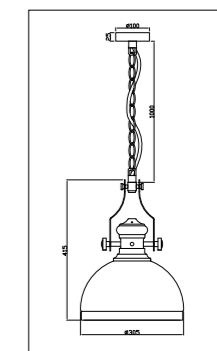

PF0009BL

Metal body + glass						
Code	Class	IP	QC	Lamp/s		Colour/s
				Base	Max	
PF0009BL	I	20	24	E27	60w	•