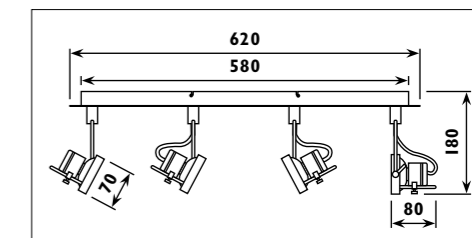

EX34B

Metal body						
Code	Class	IP	QC	Lamp/s		Colour/s
				Base	Max	
EX31	I	20	21	GU10 PAR16	1 x 50w	•
EX32B	I	20	21	GU10 PAR16	2 x 50w	•

Metal body						
Code	Class	IP	QC	Lamp/s		Colour/s
				Base	Max	
EX33B	I	20	21	GU10 PAR16	3 x 50w	•
EX34B	I	20	21	GU10 PAR16	4 x 50w	•