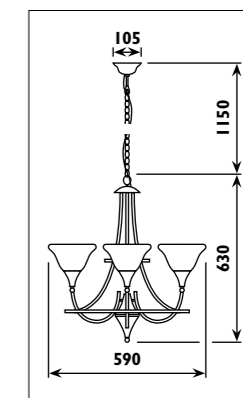

JH100 - JH101

JH104 / SCROLL

JH104

Metal body with crackle glass shade						
Code	Class	IP	QC	Lamp/s		Colour/s
				Base	Max	
JH103	I	20	21	E14	5 x 60w	•
JH104	I	20	21	E14	8 x 60w	•

JP160 - JP161

JP162 / CALICE