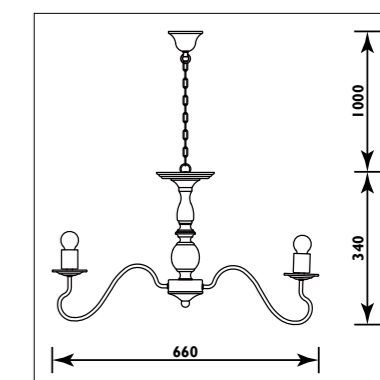

JP0007-BL

Metal body						
Code	Class	IP	QC	Lamp/s		Colour/s
				Base	Max	
JP0006-BL	I	20	21	E27	3 x 40w	•
JP0007-BL	I	20	21	E27	5 x 40w	•