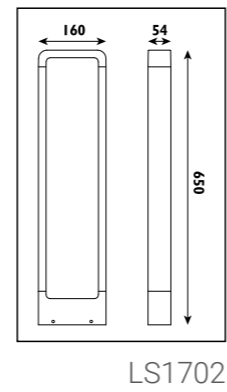

Aluminium body							
Code	Class	IP	QC	Lamp/s LED (Factory fitted) 4000K	Lumen 	Colour/s Dark grey White	
LS1702	I	54	22	7w	361	•	•

Die cast aluminium body with opal PC diffuser						
Code	Class	IP	QC	Lamp/s LED (Factory fitted)	Lumen 	Colour/s Black
LSL0002BL	I	44	21	12w	1000	•