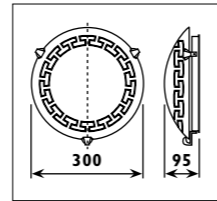

JJ95

JJ95 • JJ96 • JJ97

Metal body with frosted and painted glass shade							
Code	Class	IP	QC	Lamp/s		Colour/s	
				Base	Max	Gunmetal clips White glass/ Black trim	Gold clips White/amber trim
JJ95	I	20	21	E27	1 x 60w	•	•
JJ96	I	20	21	E27	2 x 60w	•	•
JJ97	I	20	21	E27	3 x 60w	•	•

Metal body with alabaster glass shade							
Code	Class	IP	QC	Lamp/s		Colour/s	
				Base	Max	Antique bronze body Alabaster glass	•
JE41	I	20	21	E27	2 x 60w	•	•