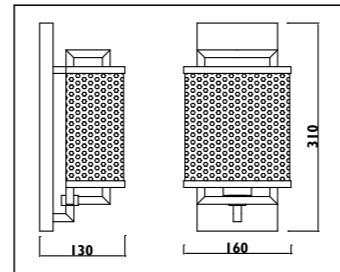

H 89-90

JC160

H 76

H 82

Metal body						
Code	Class	IP	QC	Lamp/s		Colour/s
				Base	Max	
JC159	I	20	21	E27	40w	•
JC160	I	20	21	E27	40w	•

Recommended décor lamps to compliment above fittings:

Metal body										
Code	Class	IP	QC	Lamp/s			Colour/s			
				Base	Max	White	Chrome	Rose gold	Black/chrome	
PF0001CH	I	20	21	E14		2 x 40w		•		
PF0001RG	I	20	21	E14		2 x 40w			•	
PF0001W	I	20	21	E14		2 x 40w	•			
JP0005-BLC	I	20	21		E27	1 x 40w				•