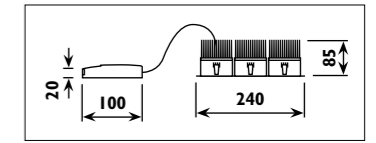

LDL028

Die-cast aluminium body							
Code	Class	IP	QC	Lamp/s LED (Factory fitted) 3500K	Cutout (mm)	Lumen 	Colour/s White
LDL026	II	20	22	1 x 10w	Ø 85 x 70	609	•
LDL027	II	20	22	2 x 10w	Ø 145 x 85	1654	•

Die-cast aluminium body							
Code	Class	IP	QC	Lamp/s LED (Factory fitted) 3500K	Cutout (mm)	Lumen 	Colour/s White
LDL028	II	20	22	3 x 10w	Ø 225 x 85	2491	•
LDL029	II	20	22	4 x 10w	Ø 155 x 150	3245	•