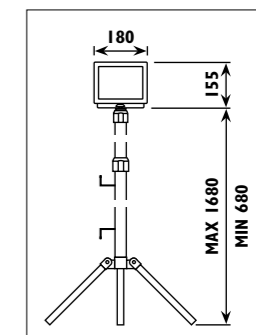

LSL112+S 20W

Aluminium body with tempered glass lens									
Code	Class	IP	QC	Lamp/s LED (Factory fitted) 6000K	Features Beam angle	Lumen 	Colour/s		
							Black	White	Dark grey
LS732	I	65	22	10w	100°	800	•	•	•
LS733	I	65	22	30w	100°	2400	•	•	•
LS734	I	65	22	50w	100°	4000	•	•	•

Aluminium body with tempered glass lens, adjustable steel tripod and cable with plug								
Code	Class	IP	QC	Lamp/s LED (Factory fitted)	Features Switch Beam angle	Lumen 	Colour/s	
							Black	Yellow
LSL112+S	I	65	22	1 x 20w	• 100°	1449	•	•