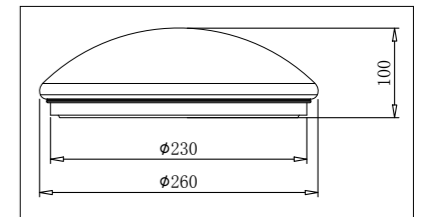

LIM0001

Die-cast aluminium body, acrylic shade											
Code	Class	IP	QC	Configuration	Lamp/s		Life (hours)	Battery (hours)	Lumen		Colour/s
					LED (Factory fitted) 4500K	LED Backup 4500K			Normal	Backup	White
LDL020	II	20	22	Backup	11w	3w	35 000	±2-3hrs	770	210	•

LIM03 Metal body with plastic shade							
LIM0001 • LIM0002 • LIM0003 PMMA							
Code	Class	IP	QC	Lamp/s	Feature/s	Lumen	Colour/s
				 LED (Factory fitted) 6000K	 Beam angle		 White
LIM03	I	20	21	20w		1700	•
LIM0001	I	44	21	14w	120°	900	•
LIM0002	I	44	21	18w	120°	1150	•
LIM0003	I	44	21	24w	120°	1650	•