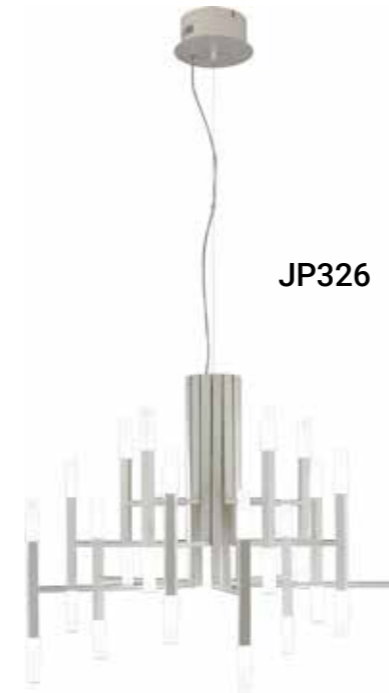

Metal body with K9 crystal droplets						
Code	Class	IP	QC	Lamp/s LED (Factory fitted)	Lumen 	Colour/s Chrome body clear crystal
LCH002	I	20	21	14 x 2w	1540	•
LCH003	I	20	21	9 x 2w	990	•

JP326

JC161 • JC162 Aluminium body									
JP326 Metal body									
Code	Class	IP	QC	Lamp/s LED (Factory fitted) 4000K	Remote control Included	Lumen 	Colour/s White Grey		
JC161	I	20	21	60w	•	3800	•	•	•
JC162	I	20	21	25w	•	1600	•	•	•
JP326	I	20	21	36w		3960	•