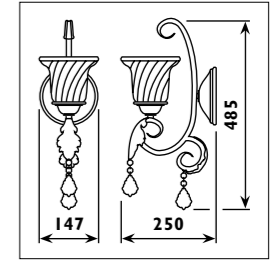

↗ I 30-31

Wrought iron body						
Code	Class	IP	QC	Lamp/s		Colour/s
				Base	Max	
						 Antique bronze
JP240	I	20	21	E14	2 x 60w	•

↗ JP070 • JP071

↗ G 65

↗ JP070 • JP071

↗ I 32-33

JP070

Metal and polyresin body, alabaster glass shade with crystal drops						
Code	Class	IP	QC	Lamp/s		Colour/s
				Base	Max	
						 Bronze body Amber glass Clear crystal
JP070	I	20	21	E27	1 x 60w	•
JP071	I	20	21	E27	2 x 60w	•