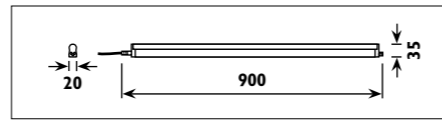

LKD001 • LKD002 • LKD003