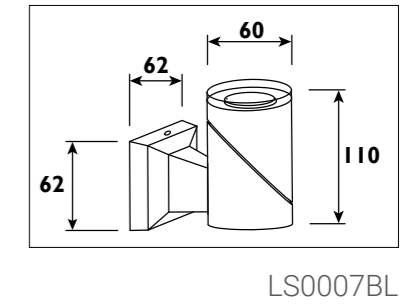

Die cast aluminium body with PC diffuser							
Code	Class	IP	QC	Lamp/s LED (Factory fitted)	Lumen 	Colour/s Black White	
LSL0001BL	I	65	21	12w	100	•	
LKJ0001WH	II	65	21	1.5w	130		•

Die cast aluminium body and acrylic lens						
Code	Class	IP	QC	Lamp/s LED (Factory fitted) 6000K	Lumen 	Colour/s Matt black
LS0007BL	I	54	22	5w	220	•
LS0008BL	I	54	22	2 x 5w	450	•