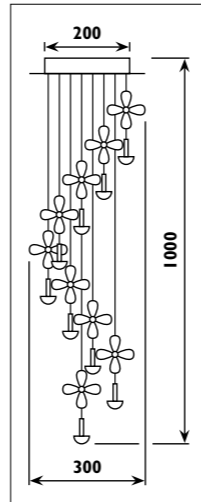

LCH003

Metal body with K9 crystal droplets						
Code	Class	IP	QC	Lamp/s LED (Factory fitted)	Lumen 	Colour/s Chrome body clear crystal
LCH002	I	20	21	14 x 2w	1540	•
LCH003	I	20	21	9 x 2w	990	•