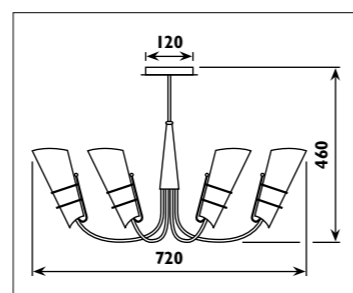

JH104

Metal body with crackle glass shade						
Code	Class	IP	QC	Lamp/s		Colour/s
				Base	Max	
JH103	I	20	21	E14	5 x 60w	•
JH104	I	20	21	E14	8 x 60w	•