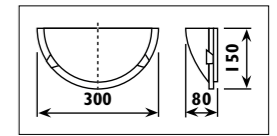

JE11

Plastic body										
Code	Class	IP	QC	Lamp/s LED (Factory fitted)	Dimensions (mm)			Feature Can interconnect	Lumen 	Colour/s White
					Length	Width	Height			
LKD001	I	20	21	10w (3500K)	600	20	35	•	750	•
LKD002	I	20	21	14w (3500K)	900	20	35	•	1150	•
LKD003	I	20	21	20w (3500K)	1200	20	35	•	1750	•

Metal body with glass shade						
Code	Class	IP	QC	Lamp/s		Colour/s Chrome clips
				Base 	Max	
JE11	I	20	20	E27	1 x 42w	•