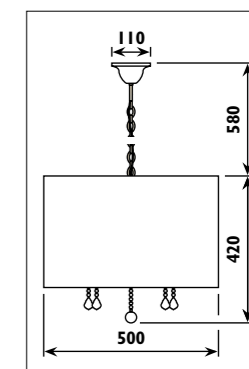

PF100

PF100

Steel body with glass shade							
Code	Class	IP	QC	Lamp/s		Transformer included (not dimmable)	Colour/s
				Base	Max		
PF100	I	20	22	G4	10 x 10w	•	•

PF97 / ECLIPSE ROUND

PF97

Metal body, acrylic shade with crystal drops							
Code	Class	IP	QC	Lamp		Colour/s	
				Base	Max		
PF97	I	20	21	E14	5 x 60w	•	