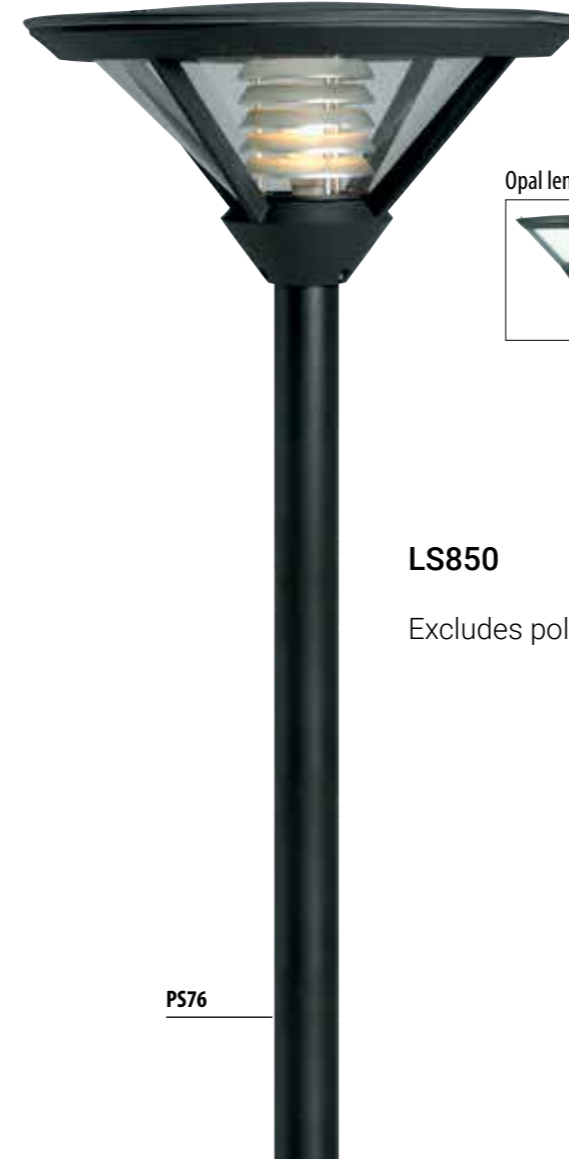

LS850

Excludes pole

LS850

Die-cast aluminium body, anodised aluminium heat shield (for clear and smokey lenses) with polycarbonate lens. Pole sold separately

Code	LS850	
Class	I	
IP	55	
QC	32	
Lamp/s		
E27	1 x 100w	
Lamp/s		
230v Compact fluorescent	2 x 26w	
Ballast included	•	
HID lamp/s		
HPS E27	1 x 70w	
Mercury vapour E27	1 x 80w	
	1 x 125w	
Gear included	•	
Colour/s		
Black body	•	
Green body	•	
White body	•	
Clear body	•	
Opal body	•	
Smokey lens	•	
Accessories		
Pole K 116	PS76	