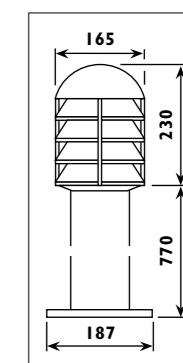

LS406

LS406

LS418

LS418

Die-cast aluminium body, aluminium pole with high impact acrylic lens												
Code	Class	IP	QC	Lamp/s		HID lamp/s			Colour/s			
				Base	Max	HPS	Mercury vapour	Gear included	Black	Grey	Green	White
LS406	I	44	33	E27	100w	70w	80w	•	•	•	•	•