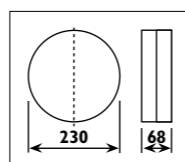

JD75

Metal body with frosted bayonet lock-on glass shade							
Code	Class	IP	QC	Lamp/s		Colour/s	
				Base	Max		
JD74	I	20	21		1 x 40w	•	
JD75	I	20	21		1 x 60w	•	
JD76	I	20	21		2 x 60w	•	

Metal body with frosted glass shade							
Code	Class	IP	QC	Lamp/s		Colour/s	
				Base	Max		
JD77	I	20	21		1 x 40w	•	
JD78	I	20	21		1 x 60w	•	
JD79	I	20	21		2 x 60w	•