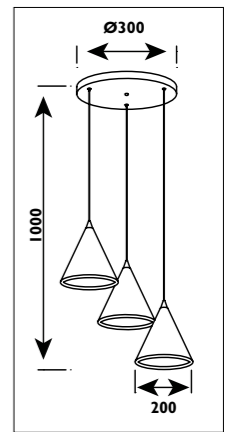

LPN023

Aluminium and plastic body							
Code	Class	IP	QC	Lamp/s LED (Factory fitted) 4000K	Lumen 	Colour/s Aluminium/ black White/ black	
LHB0001ALBL	I	20	21	15w	1300	•	
LHB0002WHBL	I	20	21	50w	4250		•

Aluminium body with acrylic lens						
Code	Class	IP	QC	Lamp/s LED (Factory fitted) 3000K = 8w + 4000K = 12w	Lumen 	Colour/s White
LPN022	I	20	21	20w	1040	•
LPN023	I	20	21	45w	2100	•