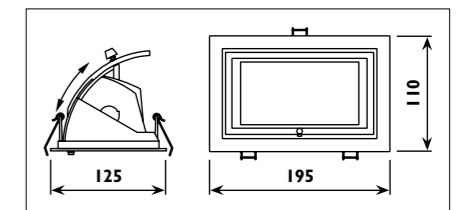

LDL054

Metal body							
Code	Class	IP	QC	Lamp/s LED (Factory fitted) 4000K	Cutout (mm)	Lumen 	Colour/s Black body/ white frame
LDL066	II	20	21	9w	97 x 97	720	•
LDL069	II	20	21	9w	97 x 97	720	•
LDL068	II	20	21	3 x 9w	183 x 97	2300	•
LDL070	II	20	21	2 x 9w	273 x 97	1500	•
LDL071	II	20	21	3 x 9w	273 x 97	2300	•

Die-cast aluminium body							
Code	Class	IP	QC	Lamp/s LED (Factory fitted) 4000K	Feature/s Tilt Beam angle	Lumen 	Colour/s White
LDL052	I	20	21	25w	60° (-15°~+45°) 30°	2800	•
LDL053	I	20	21	32w	60° (-15°~+45°) 30°	3600	•
LDL054	I	20	21	32w	60° 30°	3600	•