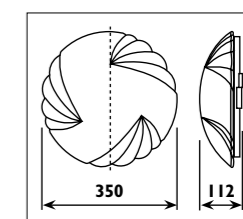

JM32S

Metal body with plain plastic shade							
Code	Class	IP	QC	Base G10q	Lamp/s Max	Ballast included (electronic)	Colour/s White
JM22A	I	20	21	Circline T5	22w	•	•
JM32A	I	20	21	Circline T5	32w	•	•
JM40A	I	20	21	Circline T5	40w	•	•

Metal body with star-mould plastic shade							
Code	Class	IP	QC	Base G10q	Lamp/s Max	Ballast included (electronic)	Colour/s White
JM22S	I	20	21	Circline T5	22w	•	•
JM32S	I	20	21	Circline T5	32w	•	•
JM40S	I	20	21	Circline T5	40w	•	•