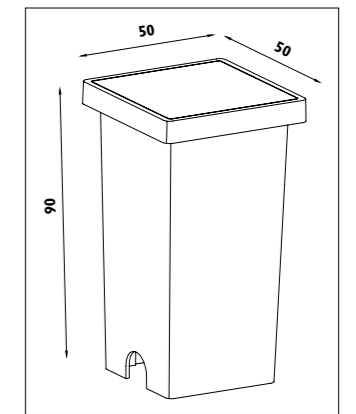

LGL0003BL

Aluminium + PC						
Code	Class	IP	QC	Lamp/s LED (Factory fitted) 4000K	Lumen 	Colour/s Black
LSL0009BL	I	54	21	11.5w	535	•
LSL0010BL	I	54	21	30w	1600	•

LGL0002AL Plastic body and aluminium cover with plastic housing						
LGL0003BL Plastic body and stainless steel cover with PC housing						
Code	Class	IP	QC	Lamp/s LED (Factory fitted) 4000K	Lumen 	Colour/s Aluminium Black
LGL0002AL	II	65	21	1.8w	60	•
LGL0003BL	II	65	21	2w	30	•