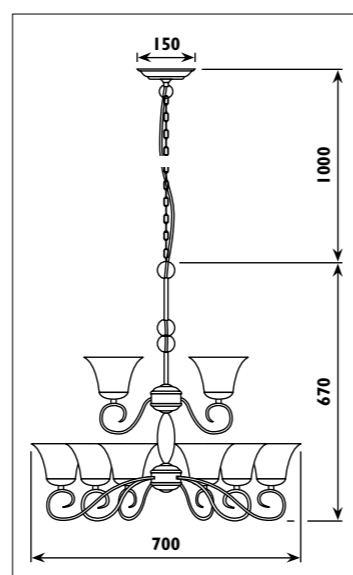

JP443

Metal body with glass shade/s						
Code	Class	IP	QC	Lamp/s		Colour/s
				Base	Max	
JP442	I	20	21	E27	5 x 60w	•
JP443	I	20	21	E27	9 x 60w	•