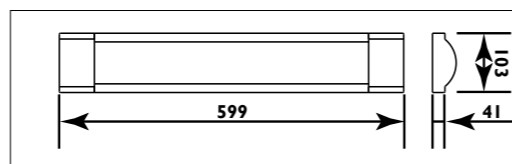

KBL0001

Aluminium body and plastic lens						
Code	Class	IP	QC	Lamp/s	Lumen	Colour/s
				LED (Factory fitted) 4000K	1700	White
KBL0001	I	20	31	20w	1700	•
KBL0002	I	20	31	38w	3300	•

Aluminium body								
Code	Class	IP	QC	Lamp/s	Lighting effects	Lumen	Colour/s	
				LED (Factory fitted) 2500K-6000K	Dimmable	RGB	900	White
LBT004	II	20	22	18w	•	•	900	•
LBT005	II	20	22	24w	•	•	1200	•