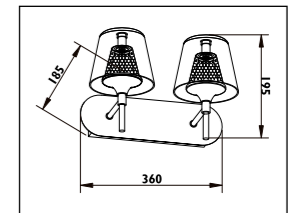

LWL012 Die-cast aluminium body								
MDY002 Metal body with acrylic lens								
Code	Class	IP	QC	Lamp/s LED (Factory fitted) 4000K	Lumen 	Colour/s Black outside/ Gold inside	White	Satin silver
LWL012	I	20	21	1 x 9w	1000	.	.	.
MDY002	I	20	21	2 x 6w	2680	.	.	.

JP812

JP812 Metal body with acrylic crystal shades							
LP029 Aluminium and acrylic body							
Code	Class	IP	QC	Lamp/s LED (Factory fitted)	Lumen 	Colour/s White	Chrome body/ Clear acrylic crystal shades
				3200K	4000K		
JP812	I	20	21	2 x 5w	800	.	.
LPN029	I	20	21	1 x 11w	840	.	.