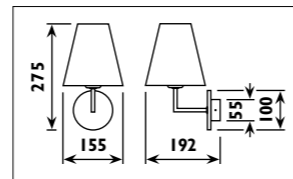

JP160 • JP161
I 56-57

JJ06

I 48-49

I 50-51

JP160 • JP161 Metal body with alabaster glass							
JJ06 Metal and glass body with fabric shade							
Code	Class	IP	QC	Lamp/s		Colour/s	
				Base	Max	Chrome body cream shade	Satin chrome body White glass
JP160	I	20	21	E27	1 x 60w		•
JP161	I	20	21	E27	2 x 60w		•
JJ06	I	20	11		E14	•	

Metal body with clear glass shade/s						
Code	Class	IP	QC	Lamp/s		Colour/s
				Base	Max	
JP510	I	20	21	E27	40w	•
JP515	I	20	21	E27	40w	•