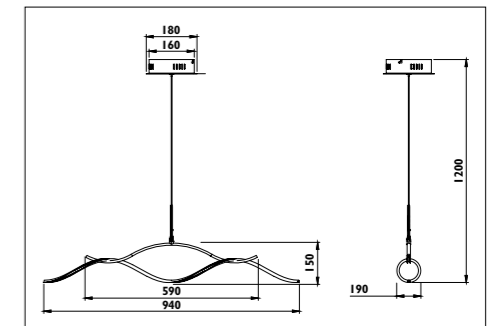

LPN0015SN

LPN0008RG Aluminium body with acrylic lens							
LPN0015SN Iron and aluminium + PC							
Code	Class	IP	QC	Lamp/s LED (Factory fitted) 4000K 6000K	Lumen 	Colour/s Rose gold Satin nickel	
LPN0008RG	I	20	21	60w	2800	•	
LPN0015SN	I	20	21	30W	2880		•