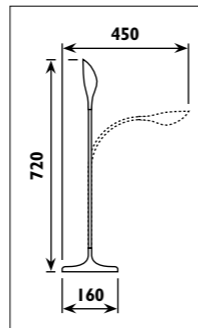

LTL003

Metal and plastic body										
Code	Class	IP	QC	Lamp/s LED (Factory fitted)	Lumen 	Colour/s				
				5000K						
JF380	II	20	11	1 x 4.8w	340	•				
LTL002	II	20	21	3w	200		•	•	•	
LTL003	II	20	21	3w	200					•

Metal and plastic body										
Code	Class	IP	QC	Lamp/s LED (Factory fitted)	Lumen 	Colour/s				
				5000K						
LTL001	II	20	21	3w	200	•	•			
LTL005	II	20	21	3w	200	•	•	•	•