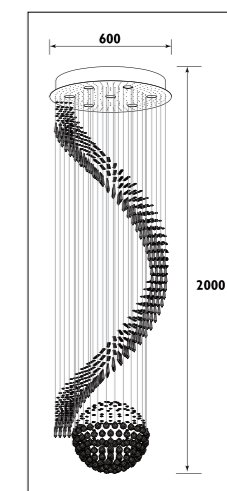

PF300

Metal body with clear crystals						
Code	Class	IP	QC	Lamp/s		Colour/s
				Base	Max	
PF93	I	20	20	 GU10 PAR16	7 x 50w	•
PF300	I	20	20	 GU10 PAR16	7 x 50w	•