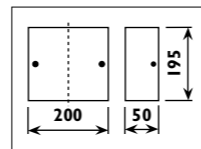

JD32

Metal body with frosted glass shade								
Code	Class	IP	QC	Lamp/s		Colour/s		
				Base	Max	Chrome knobs White glass	Chrome brackets White glass	Mahogany brown body White glass
JG90	I	20	21	E27	2 x 60w			•
JD32	I	20	21	E14	1 x 40w	•		
JH04	I	20	21	E27	1 x 60w		•	

Metal body with frosted glass lens						
Code	Class	IP	QC	Lamp/s		Colour/s
				Base	Max	
JD65	I	20	21	R7s QI 78mm	1 x 100w	•
JD70	I	20	21	R7s QI 78mm	1 x 100w	•