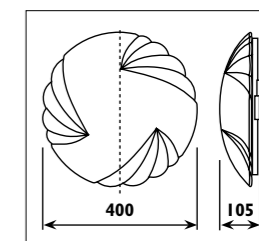

JM40S

Metal body with plain plastic shade							
Code	Class	IP	QC	Base G10q	Lamp/s Max	Ballast included (electronic)	Colour/s White
JM22A	I	20	21	Circline T5	22w	•	•
JM32A	I	20	21	Circline T5	32w	•	•
JM40A	I	20	21	Circline T5	40w	•	•

Metal body with star-mould plastic shade							
Code	Class	IP	QC	Base G10q	Lamp/s Max	Ballast included (electronic)	Colour/s White
JM22S	I	20	21	Circline T5	22w	•	•
JM32S	I	20	21	Circline T5	32w	•	•
JM40S	I	20	21	Circline T5	40w	•	•