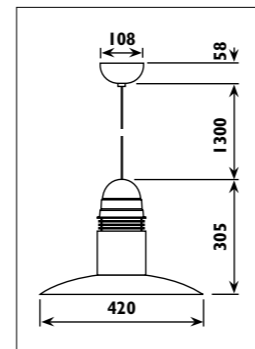

JC51

Metal body with glass lens						
Code	Class	IP	QC	Lamp/s		Colour/s
				Base	Max	
JC51	II	20	21		60w	 Satin chrome body/glass lens