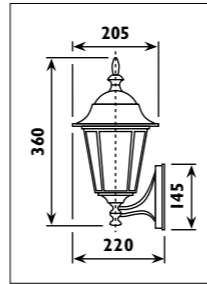

LS202

LS202 - LS204
K 87