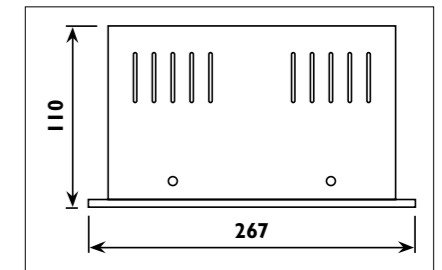

PRT0030

Aluminium body								
Code	Class	IP	QC	Lamp/s	Lumen	Colour/s		
				LED (Factory fitted) 4000K	Dimmable		Satin silver/black	White
LDL056/2	II	20	21	2 x 25.5w	2900	•	•	
LDL056/2	II	20	21	2 x 25.5w	2900	•	•	•
LDL057/3	II	20	21	3 x 25.5w	3100	•	•	

Die-cast aluminium and iron							
Code	Class	IP	QC	Lamp/s	Cutout (mm)	Lumen	Colour/s
				LED (Factory fitted) 4000K			Black body/white frame
PRT0029	II	20	24	2 x 30w	320 x 160	4900	•
PRT0030	II	20	24	2 x 25w	256 x 120	3400	•