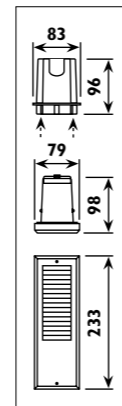

KH29

Die-cast aluminium body with glass lens										
Code	Class	IP	QC	Lamp/s			Cutout (mm) (1 brick)	Colour/s		
				Base	Max	Ballast included		Black	Silver grey	White
KH29	I	54	23	G9	40w		215 x 75		•	
KH24	I	54	22	G23	7w	•		•	•	•

KG43 Die-cast aluminium body, anodised aluminium reflector with glass lens										
KG44 Die-cast aluminium body with anodised aluminium reflector										
Code	Class	IP	QC	Lamp/s			Cutout (mm)	Colour/s Silver grey	Accessories	
				Base	Max	(mm)			SB01/SB06 Slab box L4 & 6	SL01 Slab lid L4
KG43	I	20	22	G9	25w		77 x 77	•	•	•
KG44	I	20	22	G9	25w		77 x 77	•	•	•