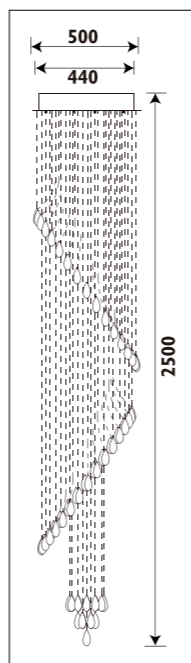

PF76

Metal body with clear crystals						
Code	Class	IP	QC	Lamp/s		Colour/s
				Base	Max	
PF76	I	20	20		7 x 50w	 Chrome body/ Clear crystals

Metal body with clear crystals						
Code	Class	IP	QC	Lamp/s		Colour/s
				Base	Max	
PF77	I	20	20		7 x 50w	 Chrome body/ Clear crystals