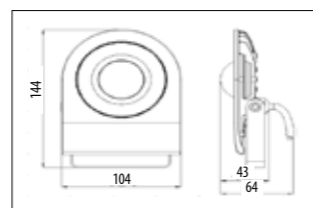

LS732

Aluminium body with tempered glass lens									
Code	Class	IP	QC	Lamp/s LED (Factory fitted) 6000K	Features Beam angle	Lumen 	Colour/s		
							Black	White	Dark grey
LS732	I	65	22	10w	100°	800	•	•	•
LS733	I	65	22	30w	100°	2400	•	•	•
LS734	I	65	22	50w	100°	4000	•	•	•

Aluminium body with tempered glass lens, adjustable steel tripod and cable with plug								
Code	Class	IP	QC	Lamp/s LED (Factory fitted)	Features Switch Beam angle	Lumen 	Colour/s	
							Black	Yellow
LSL112+S	I	65	22	1 x 20w	• 100°	1449	•	•