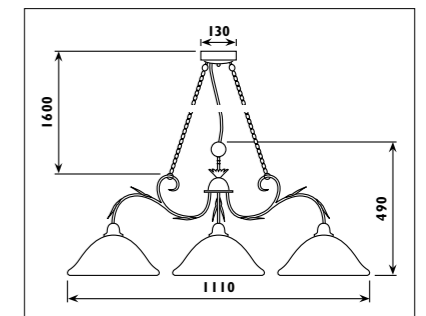

G64

JE41

JE43

JE43

Metal body with alabaster glass shade							
Code	Class	IP	QC	Lamp/s		Colour/s	
				Base	Max		
JJ64	I	20	21	E27	5 x 60w		
JE43	I	20	21	E27	3 x 60w		

JP0001-BLR

JP0001-BLR

JP199 / POOL