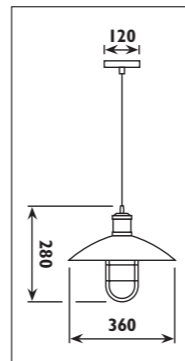

JC135

JC135 Metal body with glass shade							
JC166 Metal body							
Code	Class	IP	QC	Lamp/s		Colour/s	
				Base	Max	Black/white	Black
JC135	II	20	21	E27	60w		•
JC166	I	20	21	E27	1 x 40w	•	

Metal shade						
Code	Class	IP	QC	Lamp/s		Colour/s
				Base	Max	Black
JC139	II	20	21	E27	60w	•
JC141	II	20	21	E27	60w	•