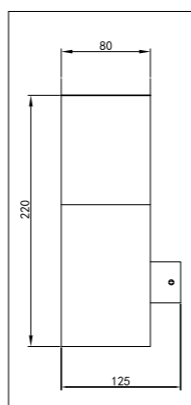

LSL0006SST