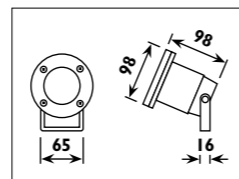

LS506

LS333 Fiber glass head, plastic spike with glass lens												
LS506 Die-cast aluminium body with glass lens												
Code	Class	IP	QC	Lamp/s		Lamp/s	Cable	Feature/s			Colour/s	
				Submerged	Not submerged			Transformer required	Submersible maximum	Tolerates chemicals	Black	Green
LS333	II	54	24		12v GU5,3 halogen MR16 dichroic	100w					•	
LS506	III	68	22	50w	20w		2 metre	1 metre	No		•	•

LS511 Plastic body and spike, anodised aluminium reflector with glass lens													
LS755 - LS756 Fiber glass head, 304 stainless steel bracket with glass lens													
Code	Class	IP	QC	Lamp/s		Transformer required	Lamp/s	Cable	Feature/s			Colour/s	
				12v GY6,35 halogen	12v MR16 50w - Submerged 20w - Not submerged				230v PAR16 50w	Submersible maximum	Tolerates chemicals		Black
LS511	III	68	24	50w		•		5 metre	1 metre	Yes	•		
LS755	III	68	22			•			1 metre		•		
LS756	I	55	22								•