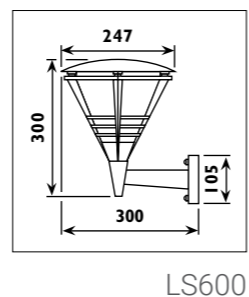

Die-cast aluminium body with opal plastic lens						
Code	Class	IP	QC	Lamp/s		Colour/s
				Base	Max	
LS600	I	44	22	E27	60w	• Black

LS284 Die-cast aluminium body with glass lens						
LS0013BL Steel body with opal glass diffuser						
Code	Class	IP	QC	Lamp/s		Colour/s
				Base	Max	
LS284	I	44	22	E27	100w	•
LS0013BL	I	44	21	E27	60w	•