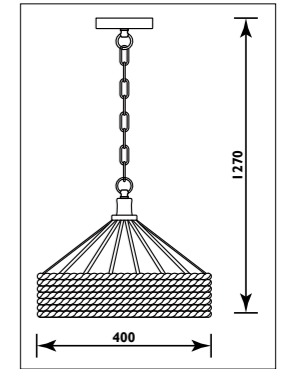

G64

JE41

JE43

JE43

Metal body with alabaster glass shade							
Code	Class	IP	QC	Lamp/s		Colour/s	
				Base	Max		
JJ64	I	20	21	E27	5 x 60w		
JE43	I	20	21	E27	3 x 60w		

JP0001-BLR

JP0001-BLR

JP199 / POOL