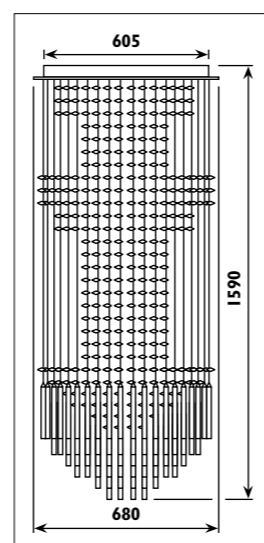

PF25

Metal body with crystal beads and drops						
Code	Class	IP	QC	Lamp/s		Colour/s
				Base	Max	
PF25	I	20	21	 GU10 PAR16	10 x 50w	 Chrome body/ Clear crystals

Metal body with crystal drops						
Code	Class	IP	QC	Lamp/s		Colour/s
				Base	Max	
PF103	I	20	20	 GU10 PAR16	5 x 50w	 Chrome body/ Clear crystals