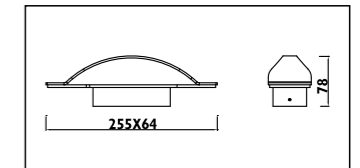

LWL004 light effect

LWL013