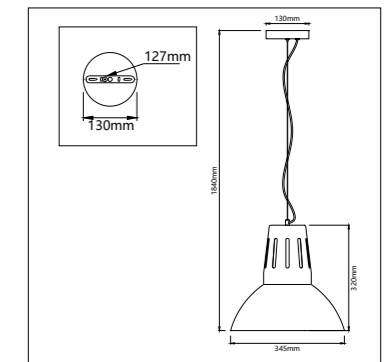

PF0016Y • PF0016GR

Metal body								
Code	Class	IP	QC	Lamp/s		Colour/s		
				Base	Max	Yellow	Green	
PF0016Y	I	20	21	E27	40w	•		
PF0016GR	I	20	21	E27	40w			•