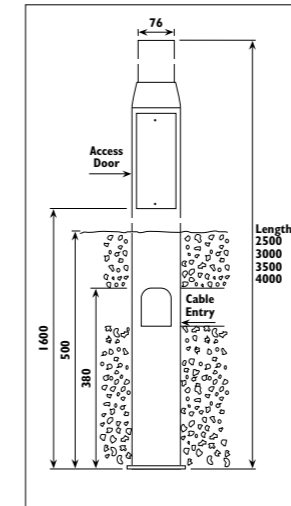

PS60 P planting

PS76 M surface mount

PS76 MS surface mount with stabilising step

PS76 P planting

PS76 PS planting with stabilising step

Pole lengths		Lengths (mm)						
Code		1000	1500	2000	2500	3000	3500	4000
PS60 P		•	•	•	•	•		
PS76 M			•	•	•	•	•	
PS76 MS					•	•	•	•
PS76 P				•	•	•	•	•
PS76 PS					•	•	•	•