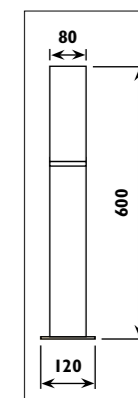

LS828

Aluminium body with polycarbonate lens						
Code	Class	IP	QC	Lamp/s		Colour/s
				Base	Max	
LS833	I	54	23	 ESL Aluminium	60w	•

Aluminium body with plastic lens						
Code	Class	IP	QC	Lamp/s		Colour/s
				Base	Max	
LS828	I	54	23	 E27 Aluminium	60w	•