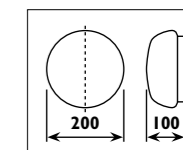

JL20

Metal body with opal bayonet lock-on glass shade						
Code	Class	IP	QC	Lamp/s		Colour/s
				Base	Max	
JK20	I	20	21	E27	60w	•
JK25	I	20	21	E27	60w	•

Metal body with opal bayonet lock-on glass shade						
Code	Class	IP	QC	Lamp/s		Colour/s
				Base	Max	
JL20	I	20	21	E27	60w	•
JL25	I	20	21	E27	60w	•