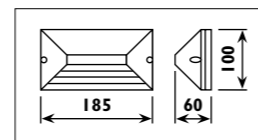

KH24

Die-cast aluminium body with glass lens										
Code	Class	IP	QC	Lamp/s			Cutout (mm) (1 brick)	Colour/s		
				Base	Max	Ballast included		Black	Silver grey	White
KH29	I	54	23	G9	40w		215 x 75		•	
KH24	I	54	22	G23	7w	•		•	•	•

KG43 Die-cast aluminium body, anodised aluminium reflector with glass lens										
KG44 Die-cast aluminium body with anodised aluminium reflector										
Code	Class	IP	QC	Lamp/s			Cutout (mm)	Colour/s Silver grey	Accessories	
				Base	Max	(mm)			SB01/SB06 Slab box L4 & 6	SL01 Slab lid L4
KG43	I	20	22	G9	25w		77 x 77	•	•	•
KG44	I	20	22	G9	25w		77 x 77	•	•	•