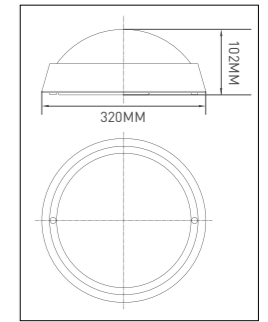

LWT0004BL

PP base with with PC diffuser							
Code	Class	IP	QC	Lamp/s LED (Factory fitted) 4000K	Lumen 	Colour/s White Black	
LWT0001BL	II	65	21	10w	750		•
LWT0001W	II	65	21	10w	750	•	
LWT0002BL	II	65	21	18w	1350		•
LWT0002W	II	65	21	18w	1350	•	

PP base with with PC diffuser							
Code	Class	IP	QC	Lamp/s LED (Factory fitted) 4000K	Lumen 	Colour/s White Black	
LWT0003BL	II	65	21	25w	1850		•
LWT0003W	II	65	21	25w	1850	•	
LWT0004BL	II	65	21	30w	2250		•
LWT0004W	II	65	21	30w	2250	•