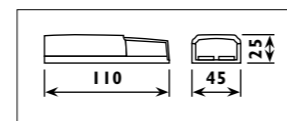

XE060/03

Electronic transformer	
Code	XE060/03
Class	II
IP	20
Load operating range	20-50w
Output voltage (Secondary)	12v
Input voltage (Primary)	230v
Max ambient temperature (ta)	50°C
Max case temperature	80°C
Dimming trailing edge	•
For cutout (mm)	Ø 48
Protection (Overload/Short circuit)	•