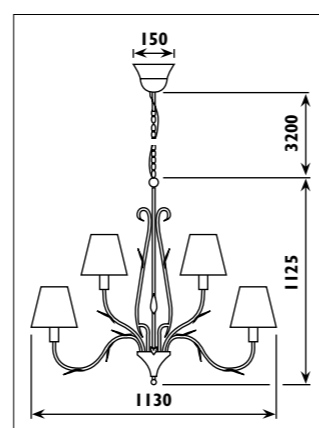

JP197

Metal body with frosted glass shade						
Code	Class	IP	QC	Lamp/s		Colour/s
				Base	Max	
JP196	I	20	21	E27	9 x 60w	•
JP197	I	20	21	E27	21 x 60w	•