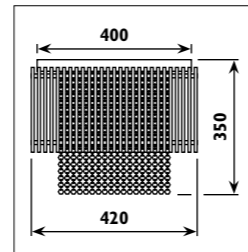

JP321

JH155 Metal body with glass tubes and crystal droplets							
JP321 Metal and aluminium body with crystal droplets							
Code	Class	IP	QC	Lamp/s		Colour/s	
				Base	Max	Chrome body Clear crystal	Chrome body Glass and crystal droplets
JH155	I	20	20	G9	6 x 40w		•
JP321	I	20	20	G9	6 x 40w	•	

Metal body with crystal droplets								
Code	Class	IP	QC	Base	Lamp/s	Transformer included (not dimmable)	Included	Colour/s
					Max			Chrome body Clear crystal
JH121	I	20	20	G4	12 x 20w	•		•
JH131	I	20	20	G4	9 x 20w	•		•
JH132	I	20	20	G4	17 x 20w	•	•	•