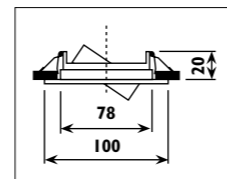

Empty body only
Lampholder required

Empty body only
Lampholder required

Empty body only
Lampholder required

ICC51

Empty body only
Lampholder required

Steel body												
Code	Class	IP	QC	Lamp/s		Transformer required (for 12v)	Cutout (mm)	Colour/s		Accessories		
				12v GU5,3 MR16	230v GU10 PAR16			Satin chrome	White	Lampholder	Conversion bracket	Slab box & Slab lid
ICB15	III	20	21	50w	50w	•	Ø 60	•	•	HH900 • HH901	HG11	•
ICC51	III	20	21	50w	50w	•	Ø 85	•	•	HH900 • HH901	HG11	•

Die-cast aluminium body												
Code	Class	IP	QC	Lamp/s		Transformer required (for 12v)	Cutout (mm)	Colour/s		Accessories		
				12v GU5,3 MR16	230v GU10 PAR16			Satin chrome	White	Lampholder	Conversion bracket	Slab box & Slab lid
ICB17	III	20	21	50w	50w	•	Ø 62	•	•	HH900 • HH901	HG11	•
ICC21	III	20	21	50w	50w	•	Ø 75	•	•	HH900 • HH901	HG11	•