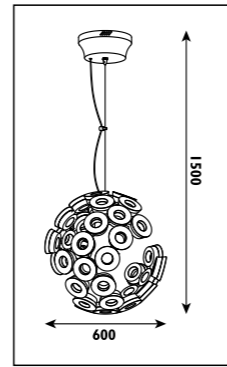

MDY006

MDY006

MDY007

MDY007

Metal body with acrylic lens						
Code	Class	IP	QC	Lamp/s  LED (Factory fitted) 4000K	Lumen 	Colour/s  Matt white
MDY006	I	20	21	28.8w	1730	•
MDY007	I	20	21	3 x 10.8w	1944	•

MDY008