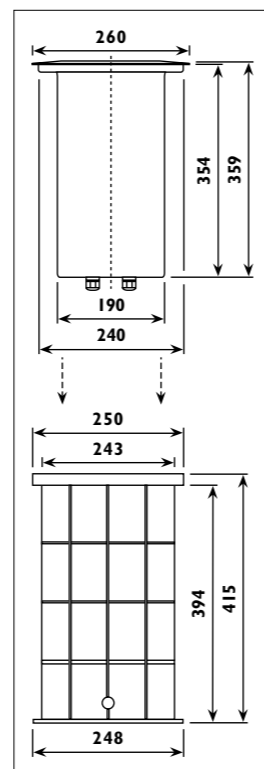

LS574

Stainless steel body, anodised aluminium reflector, glass lens with plastic sleeve									
Code	Class	IP	QC	Base Metal halide	HID lamp/s Max	Gear included	Feature/s Tilt Beam angle	Colour/s Stainless steel	
LS574	I	54	23	Rx7s	150w	•	20° Wide	•	

Stainless steel ring, die-cast aluminium body, anodised aluminium reflector, glass lens with plastic sleeve									
Code	Class	IP	QC	Base Metal halide	HID lamp/s Max	Gear included	Feature/s Asymmetrical lighting	Colour/s Stainless steel	
LS535	I	65	33	Rx7s	70w	•	•	•	
LS536	I	65	33	Rx7s	150w	•	•	•