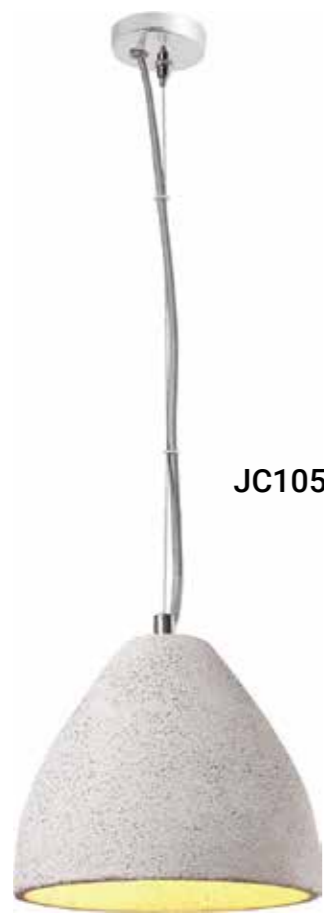

JC105

Metal ceiling plate with concrete shade						
Code	Class	IP	QC	Lamp/s		Colour/s
				Base	Max	
JC105	I	20	21	E14	40w	•

Metal ceiling plate with concrete shade							
Code	Class	IP	QC	Lamp/s		Colour/s	
				Base	Max		
JC106	I	20	21	E14	40w	•	
JC107	I	20	21	E14	40w		•
JC108	I	20	21	E14	40w		•