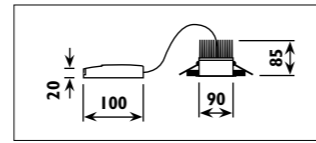

LDL026

Die-cast aluminium body							
Code	Class	IP	QC	Lamp/s LED (Factory fitted) 3500K	Cutout (mm)	Lumen 	Colour/s White
LDL026	II	20	22	1 x 10w	Ø 85 x 70	609	•
LDL027	II	20	22	2 x 10w	Ø 145 x 85	1654	•

Die-cast aluminium body							
Code	Class	IP	QC	Lamp/s LED (Factory fitted) 3500K	Cutout (mm)	Lumen 	Colour/s White
LDL028	II	20	22	3 x 10w	Ø 225 x 85	2491	•
LDL029	II	20	22	4 x 10w	Ø 155 x 150	3245	•