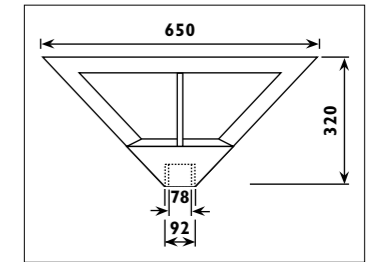

LS850

Die-cast aluminium body, anodised aluminium heat shield (for clear and smokey lenses) with polycarbonate lens. Pole sold separately

Code	LS850	
Class	I	
IP	55	
QC	32	
Lamp/s		
E27	1 x 100w	
Lamp/s		
230v Compact fluorescent	2 x 26w	
Ballast included	•	
HID lamp/s		
HPS E27	1 x 70w	
Mercury vapour E27	1 x 80w	
	1 x 125w	
Gear included	•	
Colour/s		
Black body	•	
Green body	•	
White body	•	
Clear body	•	
Opal body	•	
Smokey lens	•	
Accessories		
Pole K 116	PS76