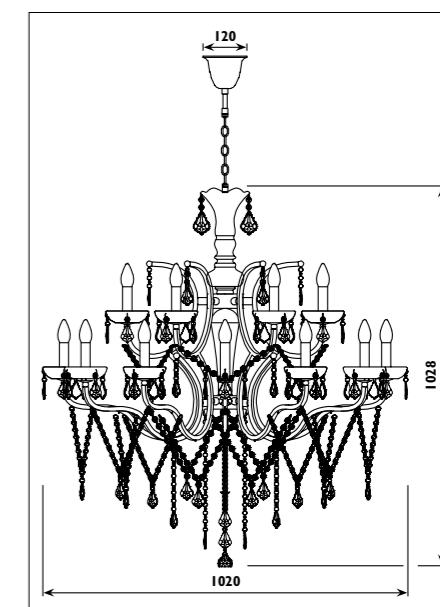

JP502

Metal body with crystal drops						
Code	Class	IP	QC	Lamp/s		Colour/s
				Base	Max	
JP500	I	20	21	E14	18 x 40w	 Chrome body/clear crystal

Metal body with crystal drops						
Code	Class	IP	QC	Lamp/s		Colour/s
				Base	Max	
JP502	I	20	21	E14	18 x 40w	 Black body/clear crystal