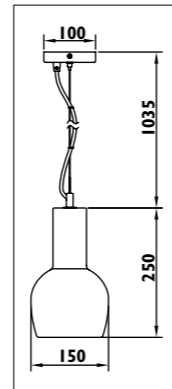

JC120

Metal ceiling plate with concrete shade						
Code	Class	IP	QC	Lamp/s		Colour/s
				Base	Max	
JC120	I	20	21	E14	40w	•
JC121	I	20	21	E14	40w	•

Metal ceiling plate with concrete shade							
Code	Class	IP	QC	Lamp/s		Colour/s	
				Base	Max	Grey	Sand grey
JC122	I	20	21	E14	3 x 40w	•	
JC124	I	20	21	E14	4 x 40w		•