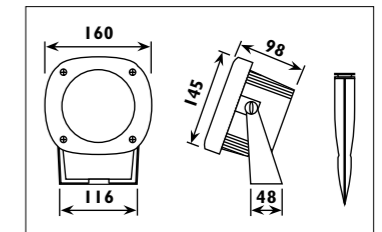

LS511

LS333 Fiber glass head, plastic spike with glass lens												
LS506 Die-cast aluminium body with glass lens												
Code	Class	IP	QC	Lamp/s		Lamp/s	Cable	Feature/s			Colour/s	
				Submerged	Not submerged			Transformer required	Submersible maximum	Tolerates chemicals	Black	Green
LS333	II	54	24		12v GU5,3 halogen MR16 dichroic	100w					•	
LS506	III	68	22	50w	20w		2 metre	1 metre	No		•	•

LS511 Plastic body and spike, anodised aluminium reflector with glass lens													
LS755 - LS756 Fiber glass head, 304 stainless steel bracket with glass lens													
Code	Class	IP	QC	Lamp/s		Transformer required	Lamp/s	Cable	Feature/s			Colour/s	
				12v GY6,35 halogen	12v MR16 50w - Submerged 20w - Not submerged				230v PAR16 50w	Submersible maximum	Tolerates chemicals		Black
LS511	III	68	24	50w		•		5 metre	1 metre	Yes	•		
LS755	III	68	22			•			1 metre		•		
LS756	I	55	22								•