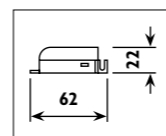

XLED06/3

Electronic driver unit with plastic housing							
Code	Class	IP	Driver Current 350mA	Wattage W	Temperature Ambient (ta)	Case (tc)	Life (hours)
XLED06/3	II	20	350mA	3-6.3w	50°	75°	30 000
XLED09/2	II	20	700mA	6-9w	50°	75°	30 000

Constant current fittings need to be wired in series.

The length of wire from the output to luminaire should be less than 2m

Wire wound slimline transformer								
Code	Class	IP	Output load	Voltage		Temperature	Cutout	Dimmable
				Output (secondary)	Input (Primary)	Max ambient (ta)	(mm)	
XS050/01	I	20	50W	12v	230v	40°C	60	•