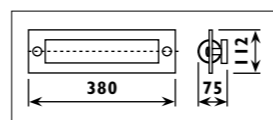

JN40

Metal body, clear glass trim with frosted glass shade						
Code	Class	IP	QC	Lamp/s		Colour/s
				Base	Max	
JN40	I	20	21	E14	2 x 60w	•
JN41	I	20	21	E14	3 x 60w	•
JN42	I	20	21	E14	4 x 60w	•

Metal body with frosted glass shade						
Code	Class	IP	QC	Lamp/s		Colour/s
				Base	Max	
JN32	I	20	21	E14	2 x 60w	•
JN33	I	20	21	E14	3 x 60w	•