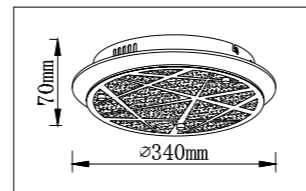

JY0020

Metal and glass body with clear crystal							
Code	Class	IP	QC	Lamp/s LED (Factory fitted) 4000K	Lumen 	Colour/s Chrome/ silver Silver grey/ clear	
JY0018	I	20	21	12w	950	•	
JY0019	I	20	21	24w	1300	•	
JY0020	I	20	21	18w	900		•

Metal and glass body with clear crystal							
Code	Class	IP	QC	Lamp/s LED (Factory fitted) 4000K	Lumen 	Colour/s Silver grey/ clear	
JY0021	I	20	21	12w	950	•	
JY0022	I	20	21	18w	1160	•