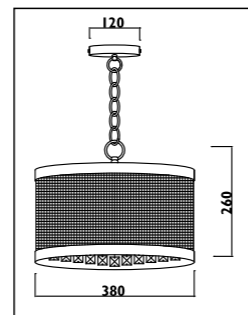

JC150
JC151
F 14

JC151

Metal body and shade with crystal droplets						
Code	Class	IP	QC	Lamp/s		Colour/s
				Base	Max	
JC150	I	20	21	E27	1 x 40w	•
JC151	I	20	21	E14	2 x 40w	•

Recommended décor lamps to compliment above fittings:

F 16

Metal body						
Code	Class	IP	QC	Lamp/s		Colour/s
				Base	Max	
JC153	I	20	21	E27	40w	•
JC154	I	20	21	E27	40w	•

Recommended décor lamps to compliment above fittings: