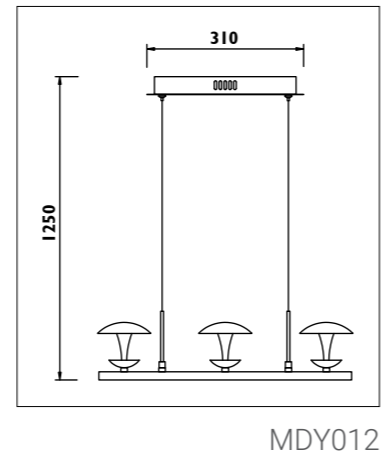

MDY012 Metal body with acrylic lens							
LPN0014BL Acrylic and aluminium							
Code	Class	IP	QC	Lamp/s LED (Factory fitted) 3500K	Lumen 	Colour/s Chrome Black	
MDY012	I	20	21	3x5w	1200	•	
LPN0014BL	I	20	21	45w	1650		•

Metal body with plastic lens					
Code	Class	IP	QC	Lamp/s LED (Factory fitted) 4000K	Colour/s White
LPN020	I	20	21	75w	•
LPN021	I	20	21	24w	•