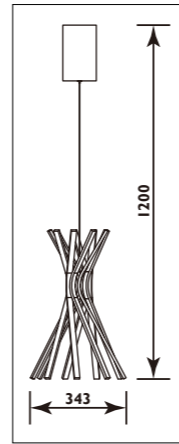

G 15

LPN028

LPN028 Aluminium and silicone body						
LPN0003W Aluminium body with acrylic lens						
Code	Class	IP	QC	Lamp/s LED (Factory fitted) 4000K	Lumen 	Colour/s White
LPN028	I	20	21	112w	4900	•
LPN0003W	I	20	21	20w 33w	3500	•

Aluminium body with acrylic lens						
Code	Class	IP	QC	Lamp/s LED (Factory fitted) 4000K	Lumen 	Colour/s White
LPN0004W	I	20	21	20w	1120	•
LPN0005W	I	20	21	33w	2380	•