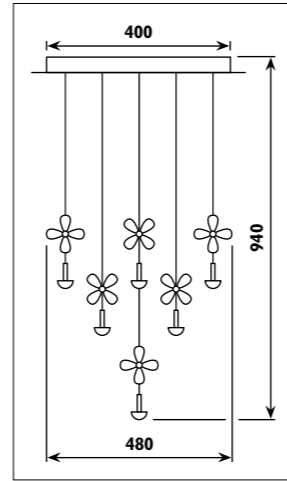

LCH002

Metal body with K9 crystal droplets						
Code	Class	IP	QC	Lamp/s LED (Factory fitted)	Lumen 	Colour/s Chrome body clear crystal
LCH002	I	20	21	14 x 2w	1540	•
LCH003	I	20	21	9 x 2w	990	•

JC161 • JC162 Aluminium body									
JP326 Metal body									
Code	Class	IP	QC	Lamp/s LED (Factory fitted) 4000K	Remote control Included	Lumen 	Colour/s White Grey		
JC161	I	20	21	60w	•	3800	•	•	•
JC162	I	20	21	25w	•	1600	•	•	•
JP326	I	20	21	36w		3960	•