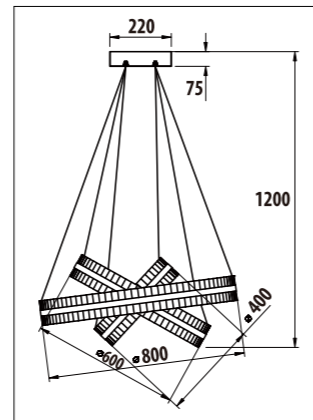

JC167

F4

T1

JC167 Metal body with clear crystals				
LPN0010SN Iron and aluminium + glass				
Code	Class	IP	QC	Lamp/s LED (Factory fitted) 4000K
JC167	I	20	20	128w
LPN0010SN	I	20	21	60w

LPN012 Metal body with acrylic lens				
JP813 Metal body with acrylic crystal shades				
Code	Class	IP	QC	Lamp/s LED (Factory fitted) 3200K
LPN012	I	20	21	6 x 4.2w
JP813	I	20	21	6 x 5w