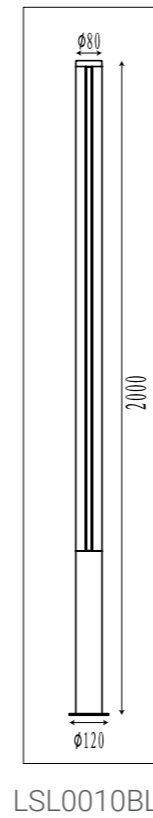

LSL0010BL

Aluminium + PC						
Code	Class	IP	QC	Lamp/s LED (Factory fitted) 4000K	Lumen 	Colour/s Black
LSL0009BL	I	54	21	11.5w	535	•
LSL0010BL	I	54	21	30w	1600	•

LGL0002AL Plastic body and aluminium cover with plastic housing						
LGL0003BL Plastic body and stainless steel cover with PC housing						
Code	Class	IP	QC	Lamp/s LED (Factory fitted) 4000K	Lumen 	Colour/s Aluminium Black
LGL0002AL	II	65	21	1.8w	60	•
LGL0003BL	II	65	21	2w	30	•