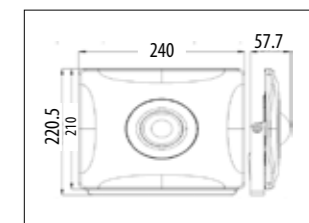

LS731

Aluminium body with tempered glass lens									
Code	Class	IP	QC	Lamp/s LED (Factory fitted) 6000K	Features Beam angle	Lumen 	Colour/s Black White Dark grey		
LS729	I	65	22	10w	100°	800	•	•	•
LS730	I	65	22	30w	100°	2400	•	•	•
LS731	I	65	22	50w	100°	4000	•	•	•