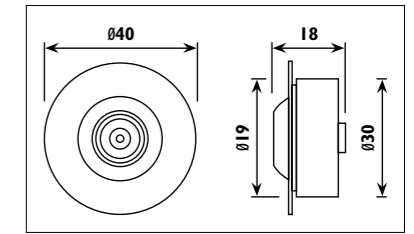

LN348-3

CNC aluminium body								
Code	Class	IP	QC	Lamp/s	Cutout	Feature/s	Colour/s	
				LED (Factory fitted) 4000K Driver required (Current 700mA) L1	(mm)	Beam angle	Aluminium body	
CL20	III	20	32	3w	Ø 38	15°	•	

ABS/Aluminium body (LN351/3)							
Code	Class	Lamp/s	Feature/s		Lumen	Colour/s	
		LED (Factory fitted) 4000K	Beam angle	Tilt		Matt white	Silver
LN348/3	II	3x1.5w		30°/60°	240	•	•
LN349/3	II	3x1.5w	120°		300	•	
LN351/3	II	3x1.5w	38°		270	•