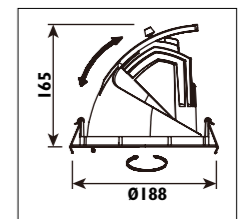

LDL053

Metal body							
Code	Class	IP	QC	Lamp/s LED (Factory fitted) 4000K	Cutout (mm)	Lumen 	Colour/s Black body/ white frame
LDL066	II	20	21	9w	97 x 97	720	•
LDL069	II	20	21	9w	97 x 97	720	•
LDL068	II	20	21	3 x 9w	183 x 97	2300	•
LDL070	II	20	21	2 x 9w	273 x 97	1500	•
LDL071	II	20	21	3 x 9w	273 x 97	2300	•

Die-cast aluminium body							
Code	Class	IP	QC	Lamp/s LED (Factory fitted) 4000K	Feature/s Tilt Beam angle	Lumen 	Colour/s White
LDL052	I	20	21	25w	60° (-15°~+45°) 30°	2800	•
LDL053	I	20	21	32w	60° (-15°~+45°) 30°	3600	•
LDL054	I	20	21	32w	60° 30°	3600	•