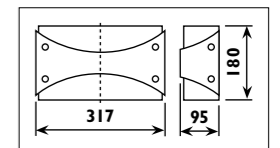

JD70

Metal body with frosted glass shade								
Code	Class	IP	QC	Lamp/s		Colour/s		
				Base	Max	Chrome knobs White glass	Chrome brackets White glass	Mahogany brown body White glass
JG90	I	20	21	E27	2 x 60w			•
JD32	I	20	21	E14	1 x 40w	•		
JH04	I	20	21	E27	1 x 60w		•	

Metal body with frosted glass lens						
Code	Class	IP	QC	Lamp/s		Colour/s
				Base	Max	
JD65	I	20	21	R7s QI 78mm	1 x 100w	•
JD70	I	20	21	R7s QI 78mm	1 x 100w	•