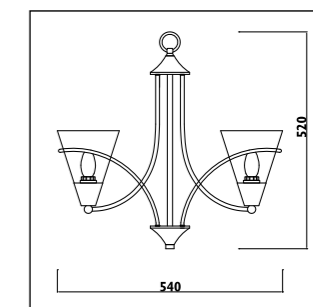

JP422 • JP423
F 24

JP512 • JP513
F 30

JP512

Metal body with clear glass shades						
Code	Class	IP	QC	Lamp/s		Colour/s
				Base	Max	
JP422	I	20	21	E14	6 x 40w	•
JP423	I	20	21	E14	8 x 40w	•

Metal body with clear glass shade						
Code	Class	IP	QC	Lamp/s		Colour/s
				Base	Max	
JP512	I	20	21	E27	3 x 40w	•
JP513	I	20	21	E27	5 x 40w	•