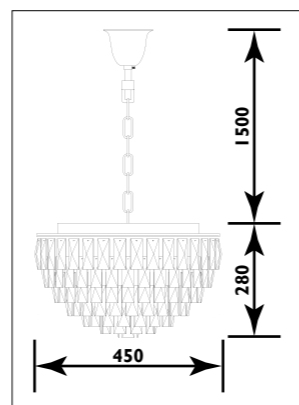

JDF0001

Metal and chrome body with clear crystals						
Code	Class	IP	QC	Lamp/s		Colour/s
				Base	Max	
JDF0001	I	20	21	E14	7 x 40W	•
JDF0002	I	20	21	E14	4 x 40W	•

Metal and chrome body with clear crystals						
Code	Class	IP	QC	Lamp/s		Colour/s
				Base	Max	
JDF0003	I	20	21	E14	6 x 40W	•
JDF0004	I	20	21	E14	12 x 40W	•