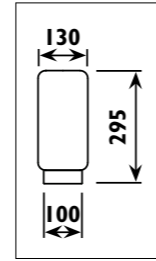

JF421

JF421 Metal body with glass shade							
JF410 Resin body with fabric shade							
Code	Class	IP	QC	Lamp/s		Colour/s	
				Base	Max	White	Rose gold body Clear shade
JF421	II	20	21		40w		•
JF410	II	20	11		60w	•	

Metal body with fabric shade							
Code	Class	IP	QC	Lamp/s		Colour/s	
				Base	Max	White	Copper
JF414	II	20	11		60w	•	
JF415	II	20	11		40w		•