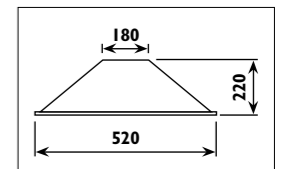

LHB004

Cold-forging and pure aluminium						
Code	Class	IP	QC	Lamp/s LED (Factory fitted) 2700K - 6500K	Lumen 	Colour/s Black body/ Clear diffuser
LHB009	I	65	21	50w	5000-6000	•
LHB010	I	65	21	100w	10000-12000	•

LHB002 • LHB004 Die-cast aluminium body only						
LHB003 Aluminium reflector only						
Code	Class	IP	QC	Lamp/s LED (Factory fitted) 6000K	Lumen 	Colour/s Aluminium
LHB002	I	23	21	1 x 150w	10500	•
LHB003			31			•
LHB004	I	23	21	1 x 200w	14000	•