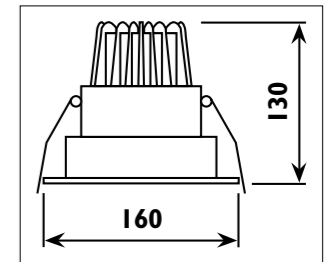

LDL059
LDL059A • LDL060A