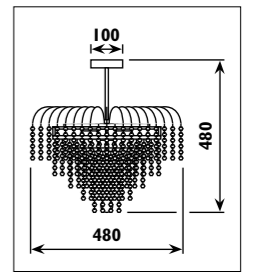

PF49

Metal body with crystal trim								
Code	Class	IP	QC	Lamp/s				Colour/s
				Base	Max	Transformer included	Transformer not dimmable	
PF73	I	20	21	G4	30 x 10w	•	•	•

Metal body with clear crystal droplets						
Code	Class	IP	QC	Lamp/s		Colour/s
				Base	Max	
PF49	I	20	20	G9	5 x 40w	•