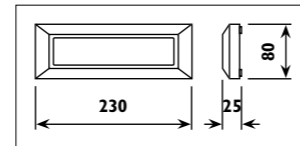

KJ40

Plastic base and UV stabilized polycarbonate diffuser						
Code	Class	IP	QC	Lamp/s LED (Factory fitted) 3000K	Lumen 	Colour/s Dark grey
KJ38	II	65	23	4w	270	•
KJ40	II	65	23	4w	270	•

Die-cast aluminium body, glass lens with plastic sleeve													
Code	Class	IP	QC	Base	Lamp/s	Cutout	Colour/s			Coastal use			
				 Compact fluorescent	Max		 Ballast included (electronic)	(mm)	Black		Silver grey	White	 Except high corrosion or acidic areas. 3 year warranty against corrosion.
KH26	I	54	23	4-pin	18w	•	215 x 75	•	•	•			
KH27	I	54	23	4-pin	18w	•	215 x 75	•	•	•			
KH28	I	54	23	4-pin	18w	•	215 x 75	•	•	•