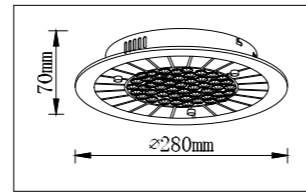

JY0018

Metal and glass body with clear crystal							
Code	Class	IP	QC	Lamp/s LED (Factory fitted) 4000K	Lumen 	Colour/s Chrome/ silver Silver grey/ clear	
JY0018	I	20	21	12w	950	•	
JY0019	I	20	21	24w	1300	•	
JY0020	I	20	21	18w	900		•

Metal and glass body with clear crystal							
Code	Class	IP	QC	Lamp/s LED (Factory fitted) 4000K	Lumen 	Colour/s Silver grey/ clear	
JY0021	I	20	21	12w	950	•	
JY0022	I	20	21	18w	1160	•