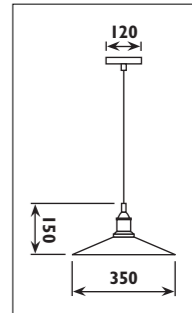

JC135 Metal body with glass shade							
JC166 Metal body							
Code	Class	IP	QC	Lamp/s		Colour/s	
				Base	Max	Black/white	Black
JC135	II	20	21	E27	60w		•
JC166	I	20	21	E27	1 x 40w	•	

JC139

Metal shade						
Code	Class	IP	QC	Lamp/s		Colour/s
				Base	Max	Black
JC139	II	20	21	E27	60w	•
JC141	II	20	21	E27	60w	•