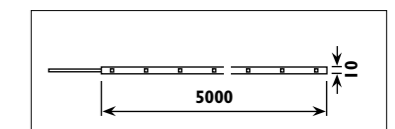

LN1756

Flexible PCB board with adhesive mounting strip and SMD LEDs									
Code	Class	IP	Lamp/s		Driver included (not dimmable)	Roll		Lumen 	Life (hours)
			 LED (factory fitted)			Length	Cutting intervals		
LN346	II	65	5.4w (4000K)	3000K	•	3m		380	25000
LN347	II	65	RGB		•	3m			25000
LN1756	III	65	20	72w		5m	100mm	600