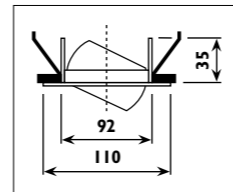

CC32

Die-cast aluminium body with twist off ring														
Code	Class	IP	QC	Lamp/s		Cutout	Clearance	Feature/s	Colour/s				Accessories	
				12v GU5,3 MR16	Transformer required	(mm)	Height (mm)	Tilt	Chrome	Brass	Satin chrome	White	Conversion bracket B 56	Slab box & Slab lid L 4-6
CB18	III	20	22	50w	•	Ø 70	63		•	•	•	•	HG11	•
CC10	III	20	22	50w	•	Ø 83	60	20°	•	•	•	•	HG11	•
CC32	III	20	22	50w	•	Ø 92	66	40°				•	HG11	•

Die-cast aluminium body with twist off ring														
Code	Class	IP	QC	Lamp/s		Cutout	Clearance	Feature/s	Colour/s				Accessories	
				12v GU5,3 MR16	Transformer required	(mm)	Height (mm)	Tilt	Rotate	Brass	Satin chrome	White	Conversion bracket B 56	Slab box & Slab lid L 4-6
CC18	III	20	22	50w	•	Ø 85	63	32°			•	•	HG11	•
CC41	III	20	22	50w	•	Ø 110	80	72°	340°	•	•	•		•