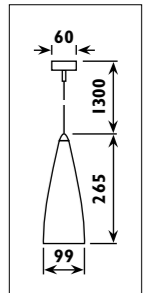

Metal body						
Code	Class	IP	QC	Lamp/s		Colour/s
				Base	Max	Satin chrome
JC01	I	20	21	E27	60w	•

JC300/01
Lamps not included
Length: 1m

JC300/01

JC302
Lamps not included

JC302

PB12 / FIESTA

PB12

PB15 / FINE