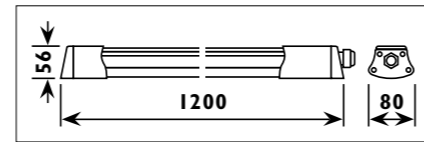

LG002

PC Housing					
Code	Class	IP	Lamp/s LED (Factory fitted) 4000K	Lumen 	Colour/s White/clear
LG001	II	65	20w	1 800	•
LG002	II	65	40w	3 600	•
LG003	II	65	50w	4 500	•

Polycarbonate body and diffuser						
Code	Class	IP	QC	Lamp/s		Colour/s White
				Base LED tube T8	Max	
KKB60	II	65	34	G13	1 x 9w	•
KKB61	II	65	34	G13	2 x 9w	•
KKB62	II	65	34	G13	1 x 18w	•
KKB63	II	65	34	G13	2 x 18w	•
KKB64	II	65	34	G13	1 x 24w	•
KKB65	II	65	34	G13	2 x 24w	•

EMPTY BODIES ONLY.