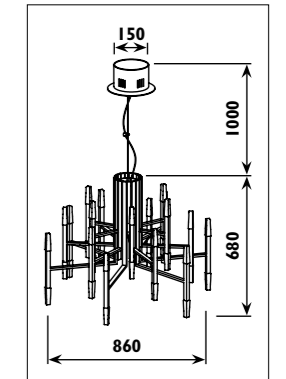

JP326

JC161 • JC162 Aluminium body									
JP326 Metal body									
Code	Class	IP	QC	Lamp/s LED (Factory fitted) 4000K	Remote control Included	Lumen 	Colour/s White Grey		
JC161	I	20	21	60w	•	3800	•	•	•
JC162	I	20	21	25w	•	1600	•	•	•
JP326	I	20	21	36w		3960	•