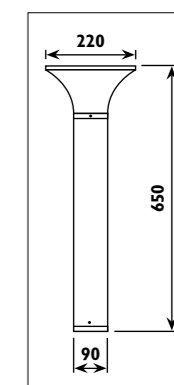

LS591

Stainless steel body with plastic lens						
Code	Class	IP	QC	Lamp/s		Colour/s
				Base ESL	Max	
LS453	I	44	22	E27	40w	•
LS450	I	44	22	E27	40w	•

Die-cast aluminium body with PC shade						
Code	Class	IP	QC	Lamp/s		Colour/s
				Base CFL	Max	
LS591	I	44	22	E27	18w	•