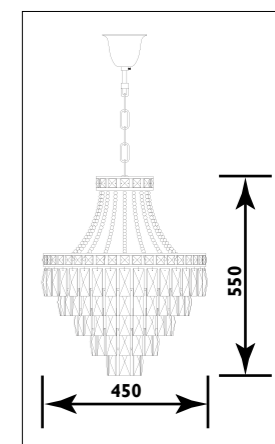

JDF0003

Metal and chrome body with clear crystals						
Code	Class	IP	QC	Lamp/s		Colour/s
				Base	Max	
JDF0001	I	20	21	E14	7 x 40W	•
JDF0002	I	20	21	E14	4 x 40W	•

Metal and chrome body with clear crystals						
Code	Class	IP	QC	Lamp/s		Colour/s
				Base	Max	
JDF0003	I	20	21	E14	6 x 40W	•
JDF0004	I	20	21	E14	12 x 40W	•