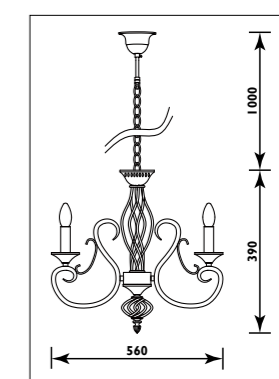

F 17

F 17

Metal body							
Code	Class	IP	QC	Lamp/s		Colour/s	
				Base	Max		
JP0008-BL	I	20	21		8 x 40w	•	
JP0010-BL	I	20	21		5 x 40w	•	

JP0011
JP0012

F 17

JP0011-BL

Metal body						
Code	Class	IP	QC	Lamp/s		Colour/s
				Base	Max	
JP0011-BL	I	20	21		3 x 40w	•
JP0012-BL	I	20	21		8 x 40w	•