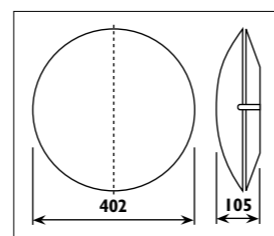

JD13

Metal body with patterned frosted glass shade						
Code	Class	IP	QC	Lamp/s		Colour/s
				Base	Max	
JD12	I	20	21	E27	1 x 60w	•
JD13	I	20	21	E27	2 x 60w	•

Metal body with frosted glass shade						
Code	Class	IP	QC	Lamp/s		Colour/s
				Base	Max	
JD16	I	20	21	E27	1 x 60w	•
JD17	I	20	21	E27	2 x 60w	•