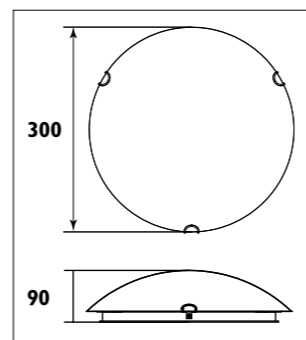

JE0017CH

Metal body with glass shade					
Code	Class	IP	QC	Lamp/s	
				Base	Max
JE0017CH	I	20	21	E27	2 x 60w
JE0018CH	I	20	21	E27	2 x 60w

Metal body with glass shade					
Code	Class	IP	QC	Lamp/s	
				Base	Max
JE0019CH	I	20	21	E27	2 x 60w
JE0020CH	I	20	21	E27	2 x 60w