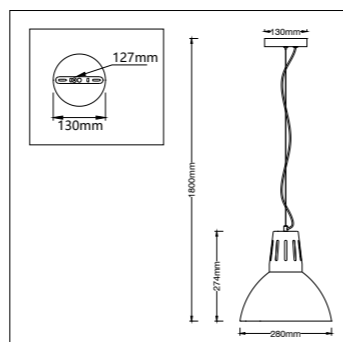

PF0015Y • PF0015GR