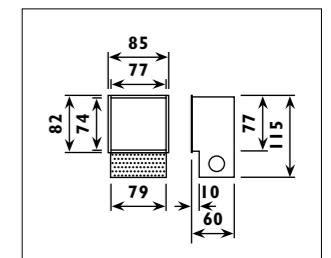

SB06

Galvanised steel		
Code	SB04	SL04
Junction Box for concrete and brick installations to house Downlight*	•	
Function Cover plate for slab box		SB04
Cutout for Downlight		•
Footlight*	•	
Recess base*	•	•
Transformer preferable to use aluminium coated lamp	•	
Features	•	
Replaces concrete block	•	
Accessory		
Slab lid	SL04	
Ø 60mm		•
Ø 65mm		•
Ø 70mm		•
Ø 75mm		•
Ø 80mm		•
Ø 85mm		•
Ø 90mm		•

*Cutout too small for transformer access and maintenance

*Where indicated throughout the catalogue

With transformer installations use aluminium coated lamp