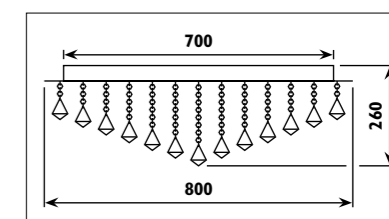

JH124

Metal body with crystal droplets							
Code	Class	IP	QC	Lamp/s		Colour/s	
				Base	Max	Transformer included (not dimmable)	Chrome body Clear crystal
JH122	I	20	20	G4	9 x 20w	•	•
JH123	I	20	20	G4	18 x 20w	•	•

Metal body with crystal droplets							
Code	Class	IP	QC	Lamp/s		Colour/s	
				Base	Max	Transformer included (not dimmable)	Chrome body Clear crystal
JH124	I	20	20	G4	24 x 20w	•	•