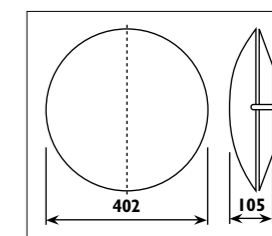

JD17

Metal body with patterned frosted glass shade						
Code	Class	IP	QC	Lamp/s		Colour/s
				Base	Max	
JD12	I	20	21	E27	1 x 60w	•
JD13	I	20	21	E27	2 x 60w	•

Metal body with frosted glass shade						
Code	Class	IP	QC	Lamp/s		Colour/s
				Base	Max	
JD16	I	20	21	E27	1 x 60w	•
JD17	I	20	21	E27	2 x 60w	•