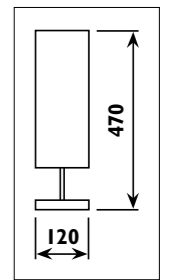

Metal body with fabric shade							
Code	Class	IP	QC	Lamp/s		Max	Colour/s
				Base	Max		
JF401	II	20	21			60w	•
JF400	II	20	21	E14		40w	•

JF015 Metal body with glass shade									
JF383 Metal base with fabric shade									
Code	Class	IP	QC	Lamp/s		Colour/s			
				Base	Max				
JF015	II	20	21	E14	40w	•	•		
JF383	II	20	11		40w			•	•