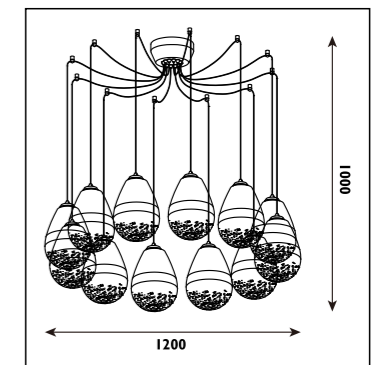

MDY005

Metal body with acrylic lens						
Code	Class	IP	QC	Lamp/s LED (Factory fitted) 4000K	Lumen 	Colour/s Matt white Matt black/ frosted acrylic lens
MDY008	I	20	21	35 x 2.4w	6300	•
MDY009	I	20	21	35 x 2.4w	6300	•

Metal ceiling cup with glass shade						
Code	Class	IP	QC	Lamp/s LED (Factory fitted) 4000K	Lumen 	Colour/s Black metal Clear glass Red cable Copper Clear glass Orange cable
MDY004	I	20	21	12 x 3w	3600	•
MDY005	I	20	21	12 x 3w	3600	•