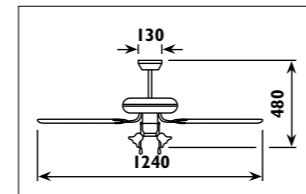

65W Motor

65W Motor

FA204

FA201 Metal body, opal glass shade, wooden blades with rattan inlay										
FA204 Metal body, frosted glass shades, wooden blades with rattan inlay										
Code	Class	IP	QC	Lamp/s		Feature/s			Colour/s	
				Base	Max	3 Speed	Dual cycle (forward/reverse)	Adjusts for sloped ceiling	Antique brass body Brown blades White glass	White body White blades White glass
FA201	I	20	21	E27	1 x 60w	•	•	•	•	•
FA204	I	20	21	E27	4 x 40w	•	•	•	•	•

Cold steel and aluminium body							
Code	Class	IP	QC	Lamp/s		Gear included	Colour/s
				Base	Max		
KR26	I	20	31	G13 Fluorescent tube T8	3 x 18w	•	• White body Aluminium reflector
KR28	I	20	31	G13	3 x 36w	•	•