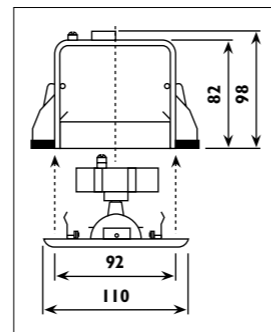

CB24

CB15 Steel body														
CB24 Steel body, die-cast aluminium ring and heat sink														
Code	Class	IP	QC	Lamp/s	Transformer required	Cutout (mm)	Clearance Height (mm)	Black	Chrome	Gold	Gunmetal	Satin chrome	White	Accessories
				12v GU5,3 MR16										Conversion bracket B 56, Slab box & Slab lid L 4-6
CB15	III	20	21	50w	•	Ø 60	68	•	•	•	•	•	•	HG11
CB24	III	20	32	50w	•	Ø 98	98							

Steel body																
Code	Class	IP	QC	Lamp/s	Transformer required	Cutout (mm)	Clearance Height (mm)	Tilt	Rotate	Chrome	Gold	Gunmetal	Satin chrome	Black	White	Accessories
				12v GU5,3 MR16												Slab box & Slab lid L 4-6, Conversion bracket B 56
CD21	III	20	21	50w	•	Ø 80	48	30°	340°	•	•	•	•	•	•	HG11
CC51	III	20	21	50w	•	Ø 85	65	18°		•	•	•	•	•	•	HG11