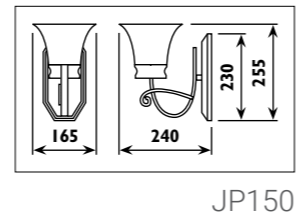

Metal body with frosted glass shade						
Code	Class	IP	QC	Lamp/s		Colour/s
				Base	Max	
				E27		Antique bronze body Cream glass
JP150	I	20	21	E27	1 x 60w	•
JP151	I	20	21	E27	2 x 60w	•

Metal body with frosted glass shade						
Code	Class	IP	QC	Lamp/s		Colour/s
				Base	Max	
				E27		Charcoal body White shade
JP191	I	20	21	E27	1 x 60w	•
JP192	I	20	21	E27	2 x 60w	•