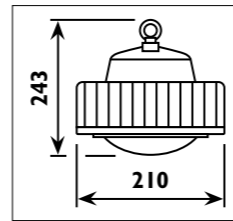

LHB009 • LHB010