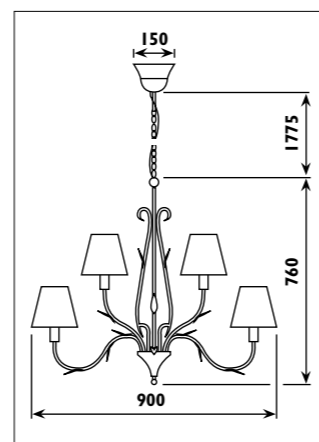

JP196

JP196 • JP197
F 22