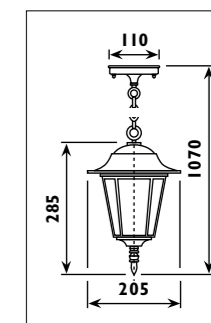

LS208

Die-cast aluminium body with glass lens						
Code	Class	IP	QC	Lamp/s		Colour/s
				Base	Max	
LS208	I	44	22	E27	100w	• Black