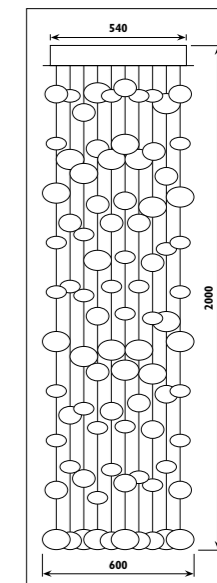

PF104

PF106 Metal body with crystal drops						
PF101 Metal body with crystal drops						
Code	Class	IP	QC	Lamp/s		Colour/s
				Base	Max	
PF106	I	20	20	GU10 PAR16	9 x 50w	•
PF101	I	20	20	GU10 PAR16	9 x 50w	•

PF104 Metal body with clear bubble glass							
PF40 Metal body with crystal droplets							
Code	Class	IP	QC	Lamp/s		Colour/s	
				Base	Max	Chrome body/clear (bubble) glass	Chrome body/Clear crystals
PF104	I	20	20	GU10 PAR16	5 x 50w	•	
PF40	I	20	20	GU10 PAR16	3 x 50w		•