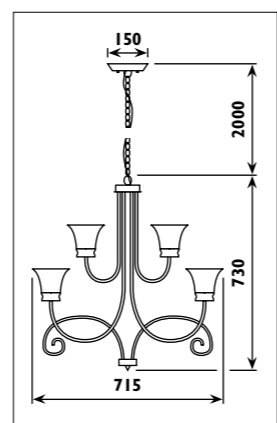

JP154

Metal body with frosted glass shade						
Code	Class	IP	QC	Lamp/s		Colour/s
				Base	Max	
JP154	I	20	21	E27	9 x 60w	 Antique bronze body Cream glass

Metal body with glass shade/s						
Code	Class	IP	QC	Lamp/s		Colour/s
				Base	Max	
JP441	I	20	21	E27	3 x 60w	 Black body Cream glass