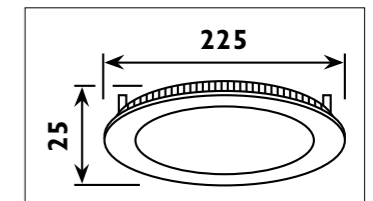

LBT003

Aluminium body										
Code	Class	IP	QC	Lamp/s		Lighting effects	Lumen	Cutout	Colour/s	
				LED	Dimmable	RGB		(mm)	White	
				(Factory fitted)						
				2500K-6000K						
LBT001	II	20	22	6w	•	•	300	Ø 108	•	
LBT002	II	20	22	12w	•	•	600	Ø 155	•	
LBT003	II	20	22	18w	•	•	900	Ø 210	•