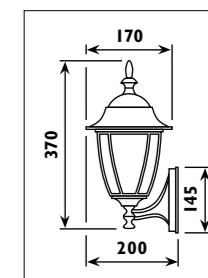

LSL0003
LSL0004
K 12

LSL202

Stainless steel + opal PC						
Code	Class	IP	QC	Lamp/s LED (Factory fitted) 4000K	Lumen 	Colour/s Stainless steel
LSL0005SST	I	44	21	10w	370	•
LSL0006SST	I	44	21	10w	370	•

Die-cast aluminium body with frosted glass lens							
Code	Class	IP	QC	Lamp/s LED (Factory fitted) 3500K	Lumen 	Colour/s Black Off white	
LSL202	I	43	22	6w	380	•	•
LSL248	I	43	22	6w	380	•	•