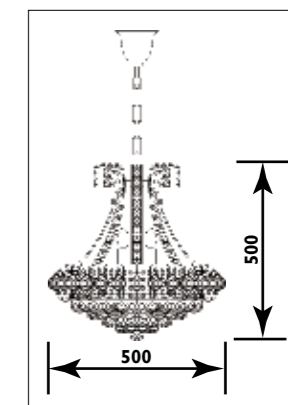

JDF0004

Metal and chrome body with clear crystals						
Code	Class	IP	QC	Lamp/s		Colour/s
				Base	Max	
JDF0001	I	20	21	E14	7 x 40W	•
JDF0002	I	20	21	E14	4 x 40W	•

Metal and chrome body with clear crystals						
Code	Class	IP	QC	Lamp/s		Colour/s
				Base	Max	
JDF0003	I	20	21	E14	6 x 40W	•
JDF0004	I	20	21	E14	12 x 40W	•