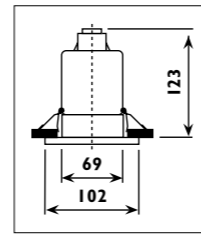

AA20

Steel body										
Code	Class	IP	QC	Lamp/s		Cutout (mm)	Colour/s			
				230v E27 R63	230v E27 R80					
AA20	I	20	21	60w		Ø 80		.	.	.
AA30	I	20	21		100w	Ø 100	.	.		

Steel body										
Code	Class	IP	QC	Lamp/s		Cutout (mm)	Feature/s		Colour/s	
				230v E14 R50	230v E27 R80					
AF10	II	20	21	40w		Ø 100	35°	340°		.
AF30	II	20	21		100w	Ø 140	35°	340°	.	.