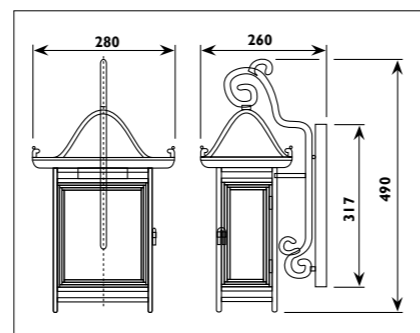

LS0004-SBK