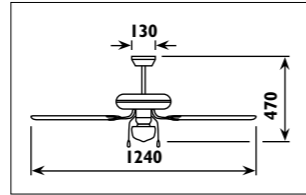

65W Motor

FA201

65W Motor

FA201 Metal body, opal glass shade, wooden blades with rattan inlay										
FA204 Metal body, frosted glass shades, wooden blades with rattan inlay										
Code	Class	IP	QC	Lamp/s		Feature/s			Colour/s	
				Base	Max	3 Speed	Dual cycle (forward/reverse)	Adjusts for sloped ceiling	Antique brass body Brown blades White glass	White body White blades White glass
FA201	I	20	21	E27	1 x 60w	•	•	•	•	•
FA204	I	20	21	E27	4 x 40w	•	•	•	•	•

Cold steel and aluminium body							
Code	Class	IP	QC	Lamp/s		Gear included	Colour/s
				Base	Max		
KR26	I	20	31	G13 Fluorescent tube T8	3 x 18w	•	• White body Aluminium reflector
KR28	I	20	31	G13	3 x 36w	•	•