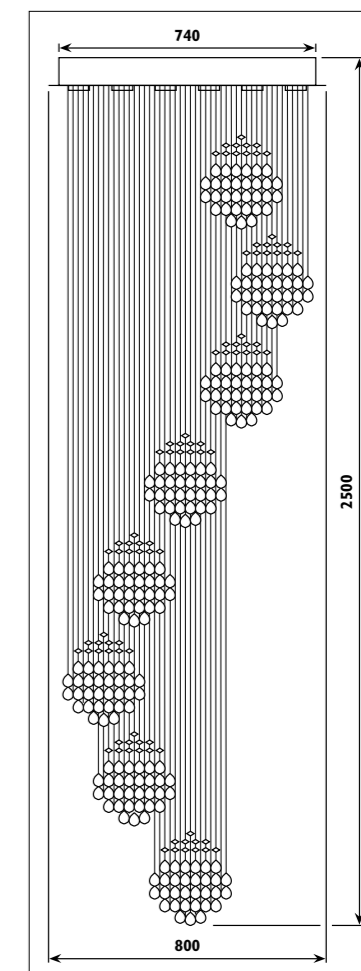

PF74

Metal body with crystal droplets						
Code	Class	IP	QC	Lamp/s		Colour/s
				Base	Max	
PF39	I	20	20	 GU10 PAR16	12 x 50w	 Chrome body Clear crystal droplets

Metal and stainless steel body with crystal droplets						
Code	Class	IP	QC	Lamp/s		Colour/s
				Base	Max	
PF74	I	20	20	 GU10 PAR16	9 x 50w	 Chrome body Clear crystal droplets