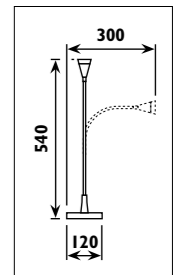

LTL005

Metal and plastic body										
Code	Class	IP	QC	Lamp/s LED (Factory fitted)	Lumen 	Colour/s				
				5000K						
JF380	II	20	11	1 x 4.8w	340	•				
LTL002	II	20	21	3w	200		•	•	•	
LTL003	II	20	21	3w	200					•

Metal and plastic body										
Code	Class	IP	QC	Lamp/s LED (Factory fitted)	Lumen 	Colour/s				
				5000K						
LTL001	II	20	21	3w	200	•	•			
LTL005	II	20	21	3w	200	•	•	•	•