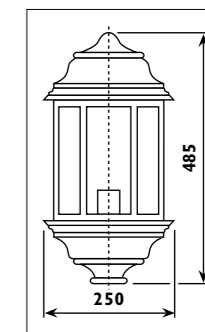

Die-cast aluminium body with glass lens									
Code	Class	IP	QC	Lamp/s		Colour/s			
				Base	Max	Black	Green	Rust	White
LS214	I	44	22	E27	1 x 60w	•			•
LS216	I	44	22	E27	1 x 60w	•	•	•	•

LS218

Die-cast aluminium body with glass lens								
Code	Class	IP	QC	Lamp/s		Colour/s		
				Base	Max	Black	White	
LS218	I	44	22	E27	1 x 100w	•		•
LS220	I	44	22	E27	2 x 60w	•		•