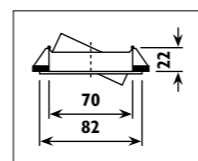

CC44

CC39 Die-cast aluminium body with twist-off ring												
CB44 - CC44 Die-cast aluminium body												
Code	Class	IP	QC	Lamp/s	Cutout	Clearance	Feature/s	Colour/s		Accessories		
				12v GU5,3 MR16 Transformer required	(mm)	Height (mm)	Tilt	Satin chrome	White	Conversion bracket B 56	Slab box & Slab lid L 4-6	
CB44	III	20	22	50w	•	Ø 63	60	•	•	HG11	•	
CC39	III	20	22	50w	•	Ø 82	65	20°	•	HG11	•	
CC44	III	20	22	50w	•	Ø 72	60	35°	•	HG11	•	

CNC aluminium body												
Code	Class	IP	QC	Lamp/s	Cutout	Clearance	Feature/s	Colour/s	Accessories			
				12v GU5,3 MR16 Transformer required	(mm)	Height (mm)	Tilt	Aluminium	Conversion bracket B 56	Slab box & Slab lid L 4-6		
CB76	III	20	32	50w	•	Ø 60	70	•	HG11	•		
CB77	III	20	32	50w	•	Ø 60	70	•	HG11	•		
CC77	III	20	32	50w	•	Ø 67	70	43°	HG11	•