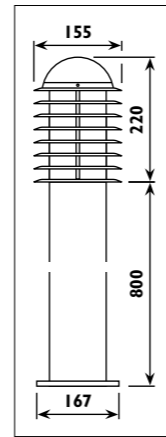

LS436

DMC							
Code	Class	IP	QC	Lamp/s		Colour/s	Coastal use
				Base	Max		
LS436	II	44	24	E27	60w	Black	Except high corrosion or acidic areas. 3 year warranty against corrosion.
LS435	II	44	24	E27	60w	Black	Except high corrosion or acidic areas. 3 year warranty against corrosion.

Die-cast aluminium body with polycarbonate lens							
Code	Class	IP	QC	Lamp/s		Colour/s	Coastal use
				Base	Max		
LS454	I	44	23	E27	60w	Black	Except high corrosion or acidic areas. 3 year warranty against corrosion.