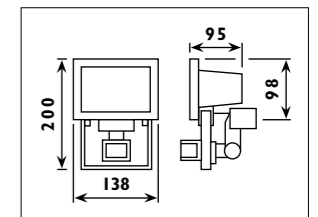

LS104

Die-cast aluminium and plastic body, anodised aluminium reflector with glass lens							
Code	Class	IP	QC	HID lamp/s		Gear	Colour/s
				Base	Max		
				HPS	Metal halide	Included	Black
LS174	I	55	22	E40	E40	400w	•

Die-cast aluminium and plastic body, anodised aluminium reflector with glass lens								
Code	Class	IP	QC	Lamp/s		Feature	Colour/s	
				Base	Max		Black	White
				Halogen Q1		Infra red movement sensor		
				78mm	118mm			
LS102	I	44	12	Rx7s	500w	•		
LS104	I	44	12	Rx7s	150w	•		•