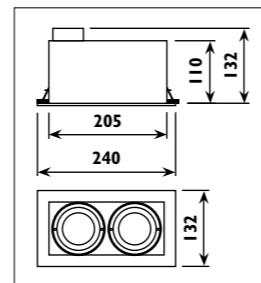

AJ62

Steel and die-cast aluminium body									
Code	Class	IP	QC	Lamp/s 230v GU10 PAR16	Cutout (mm)	Feature/s 		Colour/s Satin silver	Options 12v versions B 28-29
					Outer tilt	Inner tilt			
AJ61	I	20	21	1 x 50w	115 x 115	90°	45°	•	CB61
AJ62	I	20	21	2 x 50w	115 x 220	90°	45°	•	CB62
AJ63	I	20	21	3 x 50w	115 x 325	90°	45°	•	CB63

Steel and die-cast aluminium body									
Code	Class	IP	QC	Lamp/s 230v GU10 PAR16	Cutout (mm)	Feature/s 		Colour/s Satin silver	Options 12v versions B 28-29
					Outer tilt	Inner tilt			
AJ61	I	20	21	1 x 50w	115 x 115	90°	45°	•	CB61
AJ62	I	20	21	2 x 50w	115 x 220	90°	45°	•	CB62
AJ63	I	20	21	3 x 50w	115 x 325	90°	45°	•	CB63