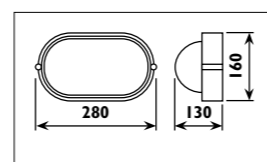

WO20A

Die-cast aluminium body with PC diffuser							
Code	Class	IP	QC	Lamp/s		Colour/s	
				Base ESL	Max	Black	White
WO20A	I	54	22	E27	1 x 60w	•	•
WO20G	I	54	22	E27	1 x 60w	•	•

Die-cast aluminium body with PC diffuser							
Code	Class	IP	QC	Lamp/s		Colour/s	
				Base ESL	Max	Black	Black
WO21A	I	54	22	E27	1 x 60w	•	•
WO21G	I	54	22	E27	1 x 60w	•	•