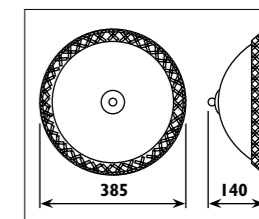

JJ169

Polyresin body with alabaster glass shade						
Code	Class	IP	QC	Lamp/s		Colour/s
				Base	Max	
						 French white body Alabaster glass
JJ163	I	20	21	E27	2 x 60w	•
JJ164	I	20	21	E27	3 x 60w	•

Polyresin body with alabaster glass shade						
Code	Class	IP	QC	Lamp/s		Colour/s
				Base	Max	
						 Antique gold body Alabaster glass
JJ167	I	20	21	E27	1 x 60w	•
JJ168	I	20	21	E27	2 x 60w	•
JJ169	I	20	21	E27	3 x 60w	•