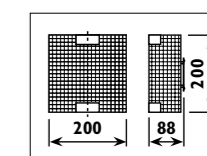

JE0007 • JE0008
G 54

JH18

Metal body with glass shade								
Code	Class	IP	QC	Lamp/s		Colour/s		
				Base	Max	Gold	Silver	White
JE0007G	I	20	24	E27	60w	•		
JE0007S	I	20	24	E27	60w		•	
JE0008	I	20	24	E27	60w			•

Metal body with frosted glass shade						
Code	Class	IP	QC	Lamp/s		Colour/s
				Base	Max	Chrome knobs White glass
JH17	I	20	21	E14	60w	•
JH18	I	20	21	E14	60w	•
JH19	I	20	21	E14	60w	•