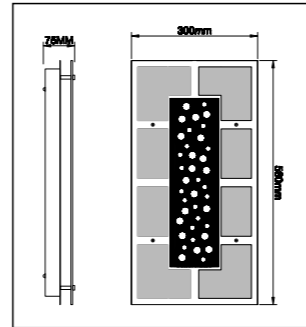

JY001

JY001 - JY002