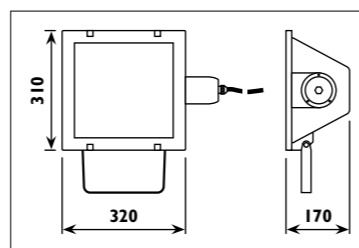

LS176

DMC plastic body, anodised aluminium reflector with glass lens							
Code	Class	IP	QC	Lamp/s Base	Max	Colour/s	
				ESL			Black
LS176	II	65	33	E40	85w	•	
LS177	II	65	33	E27	45w	•	
LS178	II	65	33	E27	32w	•	

Die-cast aluminium body, anodised aluminium reflector with glass lens							
Code	Class	IP	QC	Lamp/s Base	Max	Colour/s	
				Halogen QI 78mm			
LS108	I	65	22	Rx7s	1 x 150w	•	•