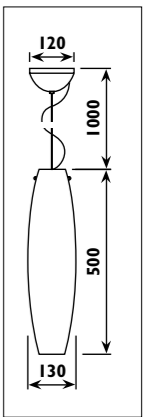

Metal body						
Code	Class	IP	QC	Lamp/s		Colour/s
				Base	Max	Satin chrome
JC01	I	20	21	E27	60w	•

JC300/01
Lamps not included
Length: 1m

JC300/01

JC302
Lamps not included

JC302

PB12 / FIESTA

PB12

PB15 / FINE