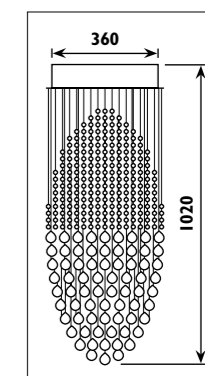

PF25 / CASCADE

PF25

PF103

PF103

Metal body with crystal beads and drops						
Code	Class	IP	QC	Lamp/s		Colour/s
				Base	Max	
PF25	I	20	21	 GU10 PAR16	10 x 50w	 Chrome body/ Clear crystals

Metal body with crystal drops						
Code	Class	IP	QC	Lamp/s		Colour/s
				Base	Max	
PF103	I	20	20	 GU10 PAR16	5 x 50w	 Chrome body/ Clear crystals