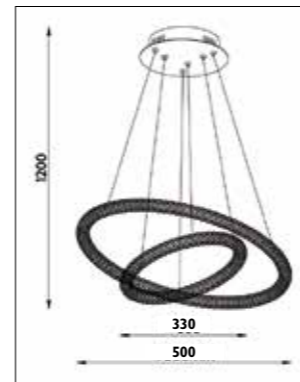

LPN0010SN

F4

T1