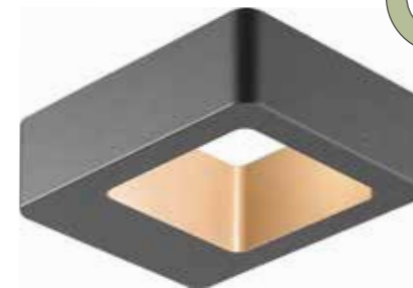

LS1701

LS1702

LS1701

LS1891 Stainless steel body								
LS1893 Die-cast aluminium body								
Code	Class	IP	QC	Lamp/s LED (Factory fitted) 4000K	Feature/s Light direction	Lumen 	Colour/s Stainless steel/black Dark grey	
LS1891	I	54	21	24w	2-way	1240	•	•
LS1893	I	54	21	18.5w	2-way	1360	•	•