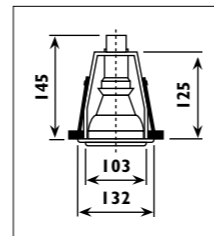

AC10

Steel body with anodised aluminium reflector							
Code	Class	IP	QC	Lamp		Cutout (mm)	Colour/s
				Base E27	Type		
AC42	I	20	21	100w	Gen	Ø 157	•
AC10	I	20	21	60w	Gen	Ø 110	•

Steel body with anodised aluminium reflector										
Code	Class	IP	QC	Lamp/s			Ballast Included	Cutout (mm)	Colour/s	
				230v CFL	2 x 13w	2 x 18w				2 x 26w
BA20	I	20	31	•	•	•	•	Ø 210	•