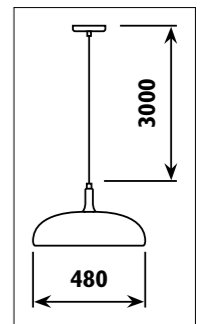

PRT0026

Metal body with grid cover						
Code	Class	IP	QC	Lamp/s		Colour/s
				Base	Max	
JC143	I	20	21	E27	60w	•
PF17	I	20	21	E27	60w	•

PRT0026 Metal body with wood and aluminium shade						
JG09 Metal body						
Code	Class	IP	QC	Lamp/s		Colour/s
				Base	Max	
PRT0026	II	20	24	E27	60w	•
JG09	I	20	21	E27	60w	•