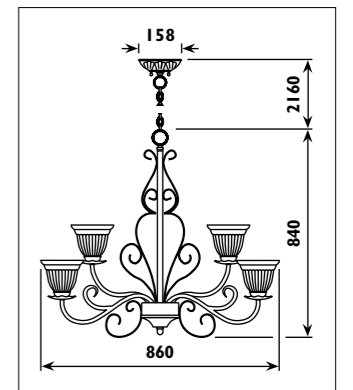

JP059

Metal body with alabaster glass shade						
Code	Class	IP	QC	Lamp/s		Colour/s
				Base	Max	
JP058	I	20	21	E27	6 x 60w	•
JP059	I	20	21	E27	9 x 60w	•

Antique bronze body
Amber glass