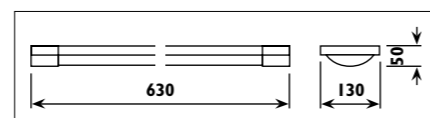

KB218E

Aluminium body with plastic lens							
Code	Class	IP	QC	Base	Lamp/s Max	Ballast included (Electronic)	Colour/s
				 Fluorescent tube T8		 Ballast included (Electronic)	 White
KB218E	I	20	31	G13	2 x 18w	•	•

Aluminium body with plastic lens							
Code	Class	IP	QC	Base	Lamp/s Max	Ballast included (Electronic)	Colour/s
				 Fluorescent tube T8		 Ballast included (Electronic)	 White
KB236E	I	20	31	G13	2 x 36w	•	•