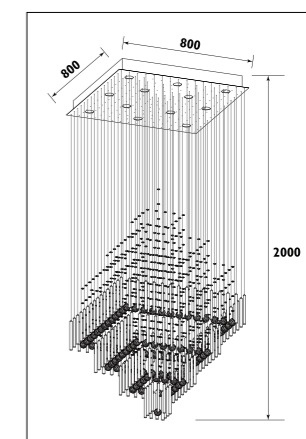

PF79

Metal body with clear crystals						
Code	Class	IP	QC	Lamp/s		Colour/s
				Base	Max	
PF47	I	20	20		4 x 50w	 Chrome body/ Clear crystals

Metal body with clear crystals						
Code	Class	IP	QC	Lamp/s		Colour/s
				Base	Max	
PF79	I	20	20		12 x 50w	 Chrome body/ Clear crystals