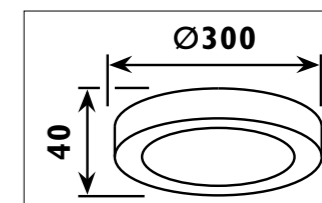

LBT005

Aluminium body								
Code	Class	IP	QC	Lamp/s	Lighting effects	Lumen	Colour/s	
				LED (Factory fitted) 2500K-6000K	Dimmable	RGB	900	White
LBT004	II	20	22	18w	•	•	900	•
LBT005	II	20	22	24w	•	•	1200	•