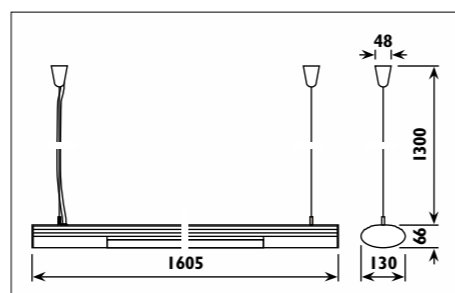

KD63

KD63 Aluminium and plastic body with plastic lens								
KD64 Aluminium and plastic body with plastic grill								
Code	Class	IP	QC	Base Fluorescent tube T8	Lamp/s Max	Ballast included	Colour/s Satin silver | White	
KD63	I	20	32	G13	2 x 36w	•	•	
KD64	I	20	32	G13	2 x 36w	•	•	•

Aluminium body and reflector											
Code	Class	IP	QC	Base Fluorescent tube T5	Lamp/s Max	Ballast included	Mounting option/s As surface | As pendant		Accessories Joiner ZJNR001 | TP Track & accessories D.2		Colour/s Aluminium
KA51	I	20	20	G5	1 x 80w	•	•	•	•	TP001	•