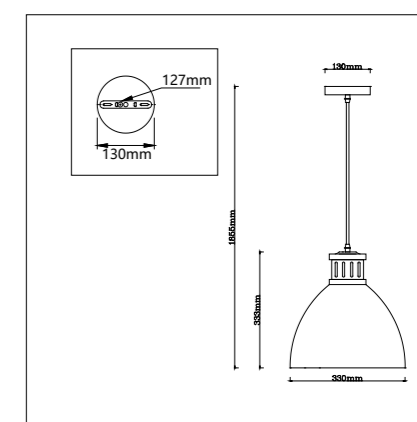

PF0013WH • PF0013GY • PF0013GR

Metal body								
Code	Class	IP	QC	Lamp/s		Colour/s		
				Base	Max	White/ Satin nickel	Grey/ copper	Green/ copper
PF0013WH	I	20	21	E27	40w	•		
PF0013GY	I	20	21	E27	40w		•	
PF0013GR	I	20	21	E27	40w			•