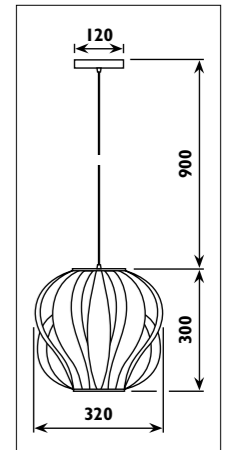

Aluminium body with frosted glass lens							
Code	Class	IP	QC	Base	Lamp/s	Ballast included	Colour/s
				 G10q	Max		 Aluminium
JH45	I	20	21	Circline T9	1 x 32w	•	•
JH46	I	20	21	Circline T9	32w + 40w	•	•

JH200

Stainless steel body							
Code	Class	IP	QC	Lamp/s		Ballast included	Colour/s
				Base	Max		 Stainless steel
JH200	I	20	21	E27	60w	•	•
JH201	I	20	21	E27	60w	•	•