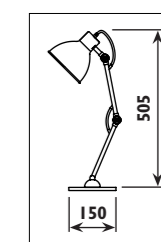

JF416

Aluminium body						
Code	Class	IP	QC	Lamp		Colour/s
				Base	Max	
KTM001	II	20	21	E27	40w	•
KTM003	II	20	21	E27	40w	•

Metal body									
Code	Class	IP	QC	Lamp		Colour/s			
				Base	Max	Antique bronze	White	Cream	Black
JF413	II	20	21	E14	40w			•	•
JF416	II	20	21	E14	40w	•	•