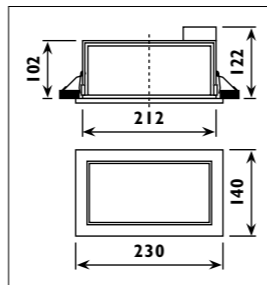

BG40 • BG42

Die-cast aluminium body, anodised aluminium reflector with glass lens										
Code	Class	IP	QC	Lamp/s 230v R7s QI 118mm	HID lamp/s 230v Rx7s	Gear required	Cutout (mm)	Feature/s Tilt	Colour/s Satin silver body Silver reflector White body Silver reflector	
BG31	I	20	32	200w	70w	•	125 x 210	60°		•
BG40	I	20	32	200w	70w	•	130 x 220	60°	•	
BG42	I	20	32		150w	•	130 x 220	60°	•	

Steel conversion bracket with lampholder and terminal box				
Code	Class	IP	Function	Lamp/s 230v GU10 PAR16
HG11	I	20	Conversion bracket for fixed and adjustable downlights	50w