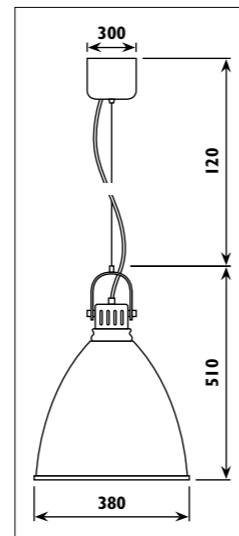

JC25

JC25 Metal body and shade									
JH65 Metal body with metal, embossed polyresin and glass shade									
Code	Class	IP	QC	Lamp/s		Colour/s			
				Base	Max				
JC25	I	20	20	E27	60w	•	•		
JH65	I	20	21	E27	40w			•	•

JC94 Metal body with opal glass shade									
JC0003CP • JC0003BL Metal body									
Code	Class	IP	QC	Lamp/s		Colour/s			
				Base	Max				
JC94	I	20	21	E27	1 x 60w				•
JC0003CP	I	20	20	E27	4 x 60w	•			
JC0003BL	I	20	20	E27	4 x 60w		•