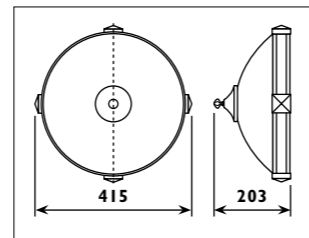

F 20

I 32-33

JJ61

JJ61 - JJ62

H 97

JJ61 - JJ62

F 13

JJ46 Metal and polyresin body with amber glass shade							
JJ61 - JJ62 Metal body with amber glass shade							
Code	Class	IP	QC	Lamp/s		Colour/s	
				Base	Max		
JJ46	I	20	21	E27	2 x 60w		•
JJ61	I	20	21	E27	3 x 60w	•	
JJ62	I	20	21	E27	4 x 60w	•	

Metal and polyresin body with alabaster glass shade							
Code	Class	IP	QC	Lamp/s		Colour/s	
				Base	Max		
JJ52	I	20	21	E27	2 x 60w		•
JJ57	I	20	21	E27	3 x 60w	•	
JJ58	I	20	21	E27	5 x 60w	•