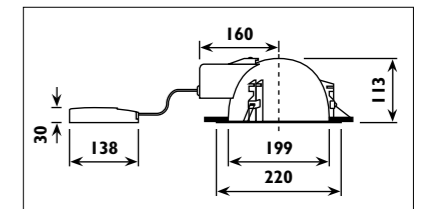

BA20

Steel body with anodised aluminium reflector							
Code	Class	IP	QC	Lamp		Cutout (mm)	Colour/s
				Base E27	Type		
AC42	I	20	21	100w	Gen	Ø 157	•
AC10	I	20	21	60w	Gen	Ø 110	•

Steel body with anodised aluminium reflector										
Code	Class	IP	QC	Lamp/s			Ballast Included	Cutout (mm)	Colour/s	
				230v CFL	2 x 13w	2 x 18w				2 x 26w
BA20	I	20	31	•	•	•	•	Ø 210	•