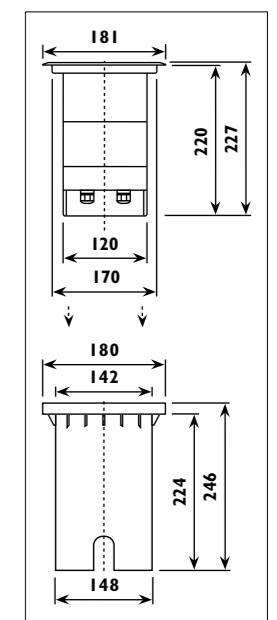

LSBOX2 Aluminium box	
Code	LSBOX2
QC	22
Accessories for spike lights	LS750
Colour/s	
Black	•
Green	•

LS520

LS521

LS520 • LS521

LS531

LS533

LS531

LS533