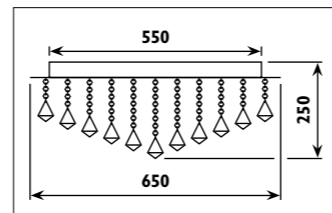

JH123

Metal body with crystal droplets							
Code	Class	IP	QC	Lamp/s		Colour/s	
				Base	Max	Transformer included (not dimmable)	Chrome body Clear crystal
JH122	I	20	20	G4	9 x 20w	•	•
JH123	I	20	20	G4	18 x 20w	•	•

Metal body with crystal droplets							
Code	Class	IP	QC	Lamp/s		Colour/s	
				Base	Max	Transformer included (not dimmable)	Chrome body Clear crystal
JH124	I	20	20	G4	24 x 20w	•	•