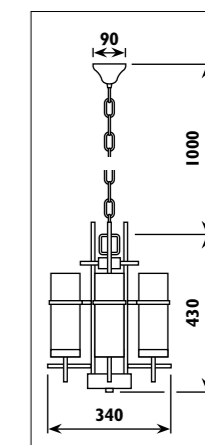

JP421

Metal body with clear glass shades						
Code	Class	IP	QC	Lamp/s		Colour/s
				Base	Max	
JP421	I	20	21	E14	4 x 40w	 Brown body Clear glass