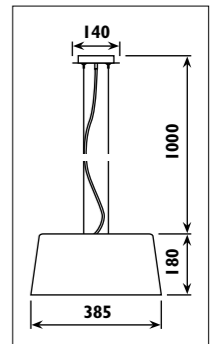

JC94

JC25 Metal body and shade									
JH65 Metal body with metal, embossed polyresin and glass shade									
Code	Class	IP	QC	Lamp/s		Colour/s			
				Base	Max				
JC25	I	20	20	E27	60w	•	•		
JH65	I	20	21	E27	40w			•	•

JC94 Metal body with opal glass shade									
JC0003CP • JC0003BL Metal body									
Code	Class	IP	QC	Lamp/s		Colour/s			
				Base	Max				
JC94	I	20	21	E27	1 x 60w				•
JC0003CP	I	20	20	E27	4 x 60w	•			
JC0003BL	I	20	20	E27	4 x 60w		•