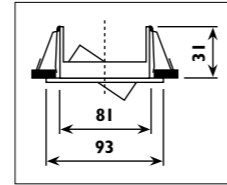

CC10

Die-cast aluminium body with twist off ring														
Code	Class	IP	QC	Lamp/s		Cutout	Clearance	Feature/s	Colour/s				Accessories	
				12v GU5,3 MR16	Transformer required	(mm)	Height (mm)	Tilt	Chrome	Brass	Satin chrome	White	Conversion bracket B 56	Slab box & Slab lid L 4-6
CB18	III	20	22	50w	•	Ø 70	63		•	•	•	•	HG11	•
CC10	III	20	22	50w	•	Ø 83	60	20°	•	•	•	•	HG11	•
CC32	III	20	22	50w	•	Ø 92	66	40°				•	HG11	•

Die-cast aluminium body with twist off ring														
Code	Class	IP	QC	Lamp/s		Cutout	Clearance	Feature/s	Colour/s				Accessories	
				12v GU5,3 MR16	Transformer required	(mm)	Height (mm)	Tilt	Rotate	Brass	Satin chrome	White	Conversion bracket B 56	Slab box & Slab lid L 4-6
CC18	III	20	22	50w	•	Ø 85	63	32°			•	•	HG11	•
CC41	III	20	22	50w	•	Ø 110	80	72°	340°	•	•	•		•