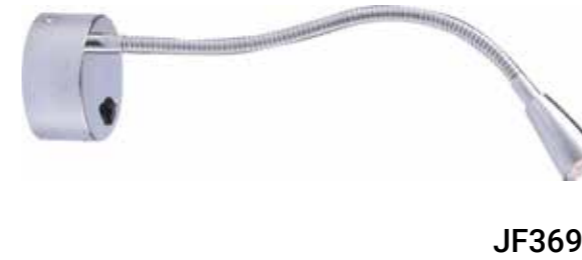

JF369

JY003 Rectangle patterned glass shade with crystals							
JN0001 Metal and glass body with clear crystal							
Code	Class	IP	QC	Lamp/s	Lumen	Colour/s	
				LED (Factory fitted) 4000K		Chrome/white glass	Chrome/clear
JY003	I	20	21	11w	540	•	•
JN0001	I	20	21	18w	1440		•

Aluminium and plated body								
Code	Class	IP	QC	Lamp/s	Feature/s	Lumen	Colour/s	
				LED (Factory fitted) 4000K	Beam angle		Black	Aluminium
JF369	II	20	21	3w	36°	158	•	•
JF371	II	20	21	5w	36°	347	•	•