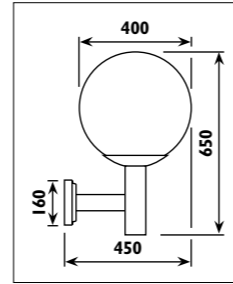

LS853

LS852 • LS853 Electro-galvanised steel body with polycarbonate lens														
LS856 • LS857 Die-cast aluminium and electro-galvanised steel body with polycarbonate lens														
Code	Class	IP	QC	Lamp/s		Lamp/s			HID lamp/s			Colour/s		
				E27	230v E27 Mercury blended	Compact fluorescent	Ballast included	HPS	Mercury vapour	Gear included	Black	Green	White	
LS852	I	44	22	100w		2 x 9w	1 x 26w	2 x 26w	•	70w		•	•	•
LS853	I	44	22	100w		2 x 9w	1 x 26w	2 x 26w	•	70w	125w	•	•	•
LS856	I	44	22	100w		2 x 9w	1 x 26w	2 x 26w	•	70w	80w	•	•	•
LS857	I	44	22	150w	160w	2 x 9w	1 x 26w	2 x 26w	•	70w	125w	•	•	•

LS852 • LS853 Electro-galvanised steel body with polycarbonate lens														
LS858 • LS859 Die-cast aluminium and electro-galvanised steel body with polycarbonate lens														
Code	Class	IP	QC	Lamp/s		Lamp/s			HID lamp/s			Colour/s		
				E27	230v E27 Mercury blended	Compact fluorescent	Ballast included	HPS	Mercury vapour	Gear included	Black	Green	White	
LS854	I	44	22	100w		2 x 9w	1 x 26w	2 x 26w	•	70w	80w	•	•	•
LS855	I	44	22	100w		2 x 9w	1 x 26w	2 x 26w	•	70w	80w	•	•	•
LS858	I	44	22	100w		2 x 9w	1 x 26w	2 x 26w	•	70w	80w	•	•	•
LS859	I	44	22	150w	160w	2 x 9w	1 x 26w	2 x 26w	•	70w	125w	•	•	•