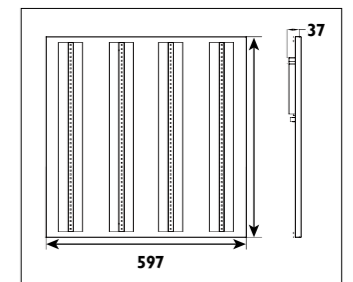

LPL004

Aluminium body with opal diffuser								
Code	Class	IP	QC	Lamp/s			Lumen	Colour/s
				4000K	5000K	65000K		
LPL001	II	20	21	40w			4000	•
LPL001	II	20	21			40w	4000	•
LPL001A	II	20	21		25w		2500	•
LPL002	II	20	21	60w			6000	•
LPL002	II	20	21			60w	6000	•

Steel body						
Code	Class	IP	QC	Lamp/s	Lumen	Colour/s
				LED (Included)		
LPL004	II	20	21	36W	4140	•