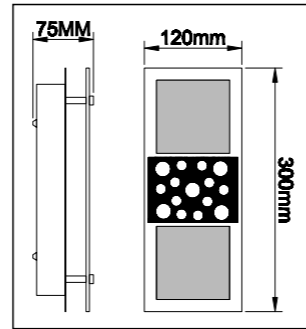

JY003

JY003 Rectangle patterned glass shade with crystals							
JN0001 Metal and glass body with clear crystal							
Code	Class	IP	QC	Lamp/s	Lumen	Colour/s	
				LED (Factory fitted) 4000K		Chrome/white glass	Chrome/clear
JY003	I	20	21	11w	540	•	•
JN0001	I	20	21	18w	1440		•

Aluminium and plated body								
Code	Class	IP	QC	Lamp/s	Feature/s	Lumen	Colour/s	
				LED (Factory fitted) 4000K	Beam angle		Black	Aluminium
JF369	II	20	21	3w	36°	158	•	•
JF371	II	20	21	5w	36°	347	•	•