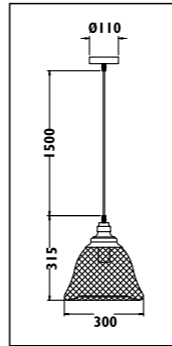

JC15

JC15

JC16

JC16

JC15 Metal body with glass shade				JC16 Metal body				
Code	Class	IP	QC	Lamp/s		Colour/s		
				Base	Max			
JC15	I	20	21	E27	60w	•		
JC16	I	20	21	E27	60w		•	

PF200

PF200

PF202