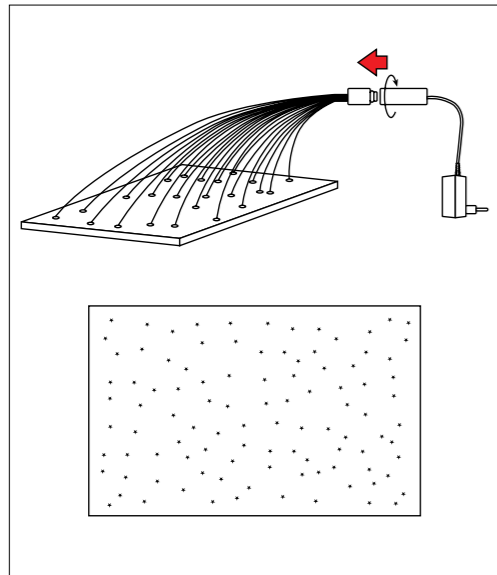

Fibre optic tails, aluminium housing for LED driver unit with power cord and plug										
Code	Class	IP	QC	Lamp/s			Lighting effects	Application effect/s	Specification	
				 LED (factory fitted)	 Driver unit included (electronic)	 Driver unit (not dimmable)	 RGB	 Starlight		
									Qty	Length
LN100	II	20	31	3w	•	•	•	•	100	1.5m