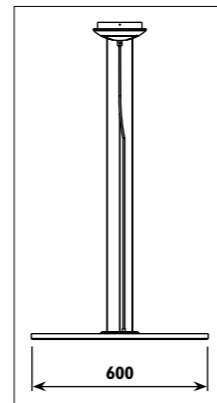

LPN017

PF69 Metal body with decorative glass balls									
LPN017 Aluminium and metal body									
Code	Class	IP	QC	Lamp/s		Feature/s	Lumen	Colour/s	
				LED (Included)	LED (Factory fitted)			White	Chrome/white
PF69	I	20	20	8 x 1w (white)	30 x 0.06w (RGB)	•			•
LPN017	II	20	21				45w	•	

Metal body with acrylic lens						
Code	Class	IP	QC	Lamp/s	Lumen	Colour/s
				LED (Factory fitted)		
LPN024	I	20	21	84w	4980	•
LPN025	I	20	21	96w	5180	•