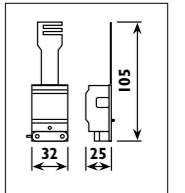

HG11

Die-cast aluminium body, anodised aluminium reflector with glass lens										
Code	Class	IP	QC	Lamp/s 230v R7s QI 118mm	HID lamp/s 230v Rx7s	Gear required	Cutout (mm)	Feature/s Tilt	Colour/s Satin silver body Silver reflector White body Silver reflector	
BG31	I	20	32	200w	70w	•	125 x 210	60°		•
BG40	I	20	32	200w	70w	•	130 x 220	60°	•	
BG42	I	20	32		150w	•	130 x 220	60°	•	

Steel conversion bracket with lampholder and terminal box				
Code	Class	IP	Function	Lamp/s 230v GU10 PAR16
HG11	I	20	Conversion bracket for fixed and adjustable downlights	50w