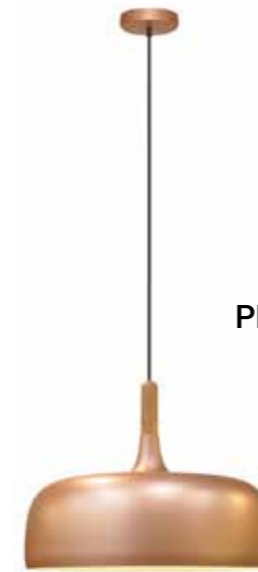

Metal body with aluminium shade						
Code	Class	IP	QC	Lamp/s		Colour/s
				Base	Max	
PRT0025	II	20	24	 E27	60w	• Black

JC143

JC143

PF17

PF17

PRT0026

PRT0026

JG09