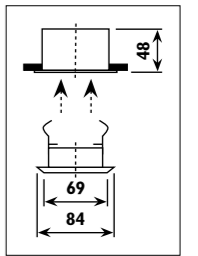

CB34

CA10 Steel body											
CA20 Aluminium body											
Code	Class	IP	QC	Lamp/s		Cutout (mm)	Colour/s				Accessories
				12v G4	Transformer required		Chrome	Satin chrome	Satin silver	White	
CA10	III	20	21	10w	•	Ø 40	•	•	•	•	•
CA20	III	20	21	10w	•	Ø 25		•	•	•	•

CB34 Steel and die-cast aluminium body with glass lens											
CB36 Die-cast aluminium body and heat sink, anodised aluminium reflector with glass lens											
Code	Class	IP	QC	Lamp/s		Cutout (mm)	Clearance Height (mm)	Colour/s			Accessories
				12v GU5,3 MR16	Transformer required			Satin chrome	Chrome	White	
CB34	III	30	22	50w	•	Ø 75	84	•		•	•
CB36	III	30	32	50w	•	Ø 105	88	•	•	•	•