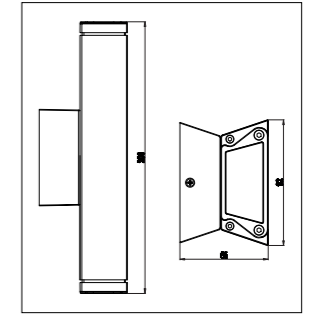

LWL014

LWL015

LS1891 Stainless steel body								
LS1893 Die-cast aluminium body								
Code	Class	IP	QC	Lamp/s LED (Factory fitted) 4000K	Feature/s Light direction	Lumen 	Colour/s Stainless steel/black Dark grey	
LS1891	I	54	21	24w	2-way	1240	•	•
LS1893	I	54	21	18.5w	2-way	1360	•	•

LWL014 - LWL015 Die-cast aluminium body									
LS1701 Aluminium body									
Code	Class	IP	QC	Lamp/s LED (Factory fitted) 3000K | 4000K	Feature/s Light direction	Lumen 	Colour/s White Dark grey		
LWL014	I	54	22	7w	2-way	412	•	•	•
LWL015	I	54	22	3w	1-way	168	•	•	•
LS1701	I	54	22	7w		357			•