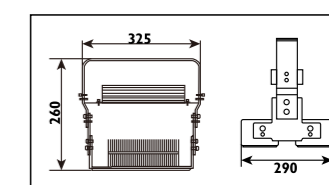

LHB008/A

Aluminium body with tempered glass lens, adjustable steel tripod and cable with plug							
Code	Class	IP	QC	Lamp/s LED (Factory fitted)	Features Switch Beam angle	Lumen 	Colour/s Black/yellow
LSL114+S	I	65	22	2 x 20w	• 100°	2898	•

Aluminium body								
Code	Class	IP	QC	CRI	PF	Lamp/s LED (Factory fitted) 4000K	Lumen 	Colour/s Black
LHB008/A	I	65	22	>80	>0.95	200w	22 000	•