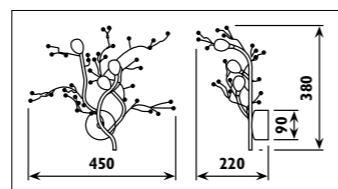

PF81 • PF82 • PF83

PF80

Metal body with crystal shade and beads							
Code	Class	IP	QC	Lamp/s		Colour/s	
				Base	Max	Transformer included	Transformer Not dimmable
PF80	I	20	21	G4	3 x 20w	•	•