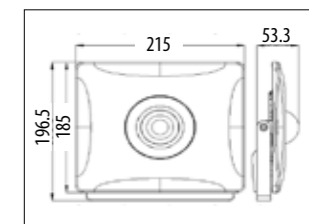

Aluminium body with tempered glass lens									
Code	Class	IP	QC	Lamp/s LED (Factory fitted) 6000K	Feature/s Beam angle	Lumen 	Colour/s Black White Dark grey		
LS724	I	65	22	10w	100°	800	•	•	
LS726	I	65	22	50w	100°	4000	•		
LS727	I	65	22	50w	100°	4000		•	•
LS728	I	65	22	30w	100°	2400	•	•	•

LS730

Aluminium body with tempered glass lens									
Code	Class	IP	QC	Lamp/s LED (Factory fitted) 6000K	Features Beam angle	Lumen 	Colour/s Black White Dark grey		
LS729	I	65	22	10w	100°	800	•	•	•
LS730	I	65	22	30w	100°	2400	•	•	•
LS731	I	65	22	50w	100°	4000	•	•	•