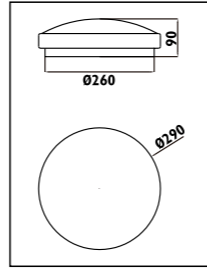

LIM01

Metal body with plastic shade											
Code	Class	IP	QC	Configuration	Lamp/s		Life (hours)	Battery (hours)	Lumen		Colour/s
					LED (4500K) (Factory fitted)	Backup			Normal	Backup	White/silver
LIM01	I	20	21	Backup	6w	3w	35 000	±2-3hrs	420	210	•
LIM02	I	20	21	Backup	10w	5w	35 000	±2-3hrs	700	350	•

Metal body with plastic shade											
Code	Class	IP	QC	Configuration	Lamp/s		Life (hours)	Battery (hours)	Lumen		Colour/s
					LED (4500K) (Factory fitted)	Backup			Normal	Backup	White
LIM01	I	20	21	Backup	6w	3w	35 000	±2-3hrs	420	210	•
LIM02	I	20	21	Backup	10w	5w	35 000	±2-3hrs	700	350	•
LIM03	I	20	21	Backup	20w	6w	35 000	±2-3hrs	1400	420	•