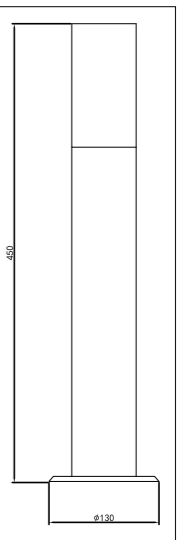

LSL0007SST