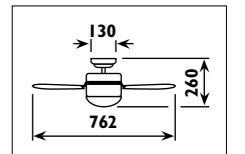

JX10

Metal body, opal glass shade with wooden reversible blades											
Code	Class	IP	QC	Lamp/s		Feature/s			Remote control	Colour/s	
				Base	Max	3 Speed	Dual cycle (forward/reverse)	Adjusts for sloped ceiling		Satin silver body Satin silver blades/ White glass	White body White blades White glass
JX10	I	20	21	E27	60w	•	•	•	•	•	•