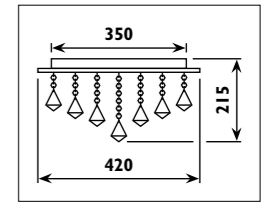

JH121

JH155 Metal body with glass tubes and crystal droplets							
JP321 Metal and aluminium body with crystal droplets							
Code	Class	IP	QC	Lamp/s		Colour/s	
				Base	Max	Chrome body Clear crystal	Chrome body Glass and crystal droplets
JH155	I	20	20	G9	6 x 40w		•
JP321	I	20	20	G9	6 x 40w	•	

Metal body with crystal droplets								
Code	Class	IP	QC	Base	Lamp/s	Transformer included (not dimmable)	Included	Colour/s
					Max			Chrome body Clear crystal
JH121	I	20	20	G4	12 x 20w	•		•
JH131	I	20	20	G4	9 x 20w	•		•
JH132	I	20	20	G4	17 x 20w	•	•	•