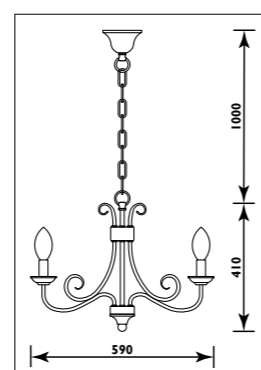

JP0015-BL

F 23

Metal body						
Code	Class	IP	QC	Lamp/s		Colour/s
				Base	Max	
JP0014-BL	I	20	21	E14	3 x 40w	• Black
JP0015-BL	I	20	21	E14	6 x 40w	•

Metal body with alabaster glass shades							
Code	Class	IP	QC	Lamp/s		Colour/s	
				Base	Max		
JP425	I	20	21	E27	3 x 60w	• French white body White glass shades	• Antique bronze body White glass shades