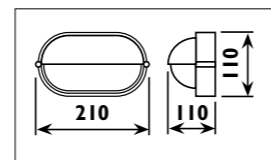

W01E

Die-cast aluminium body with glass lens							
Code	Class	IP	QC	Lamp/s		Colour/s	
				Base	Max	Black	White
W01A	I	54	22	E27	60w	•	•
W01E	I	54	22	E27	60w	•	•
W01G	I	54	22	E27	60w	•	•

Die-cast aluminium body with glass lens							
Code	Class	IP	QC	Lamp/s		Colour/s	
				Base	Max	Black	White
W02A	I	54	22	E27	100w	•	•
W02E	I	54	22	E27	100w	•	•
W02G	I	54	22	E27	100w	•	•