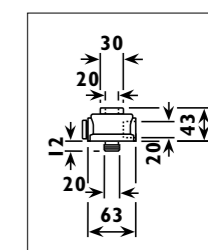

LSBOX2

LS328 Plastic body								
LS723 Die-cast aluminium body with glass lens								
Code	Class	IP	QC	Base	Lamp/s	Max	Feature/s	Colour/s
				 230v open dichroic	 PAR38		 Infra red movement sensor	 Black
LS328	II	43	24		E27	2 x 80w	•	•
LS723	I	20	22	GU10 PAR16		50w		•

LSBOX2 Aluminium box	
Code	LSBOX2
QC	22
Accessories for spike lights	LS750
Colour/s	
Black	•
Green	•