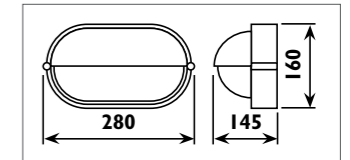

W02E

Die-cast aluminium body with glass lens							
Code	Class	IP	QC	Lamp/s		Colour/s	
				Base	Max	Black	White
W01A	I	54	22	E27	60w	•	•
W01E	I	54	22	E27	60w	•	•
W01G	I	54	22	E27	60w	•	•

Die-cast aluminium body with glass lens							
Code	Class	IP	QC	Lamp/s		Colour/s	
				Base	Max	Black	White
W02A	I	54	22	E27	100w	•	•
W02E	I	54	22	E27	100w	•	•
W02G	I	54	22	E27	100w	•	•