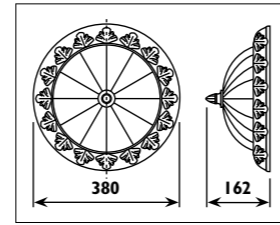

F 20

JJ46

I 32-33

JJ61 - JJ62

H 97

JJ61 - JJ62

F 13

JJ46 Metal and polyresin body with amber glass shade							
JJ61 - JJ62 Metal body with amber glass shade							
Code	Class	IP	QC	Lamp/s		Colour/s	
				Base	Max		
JJ46	I	20	21	E27	2 x 60w		•
JJ61	I	20	21	E27	3 x 60w	•	
JJ62	I	20	21	E27	4 x 60w	•	

Metal and polyresin body with alabaster glass shade							
Code	Class	IP	QC	Lamp/s		Colour/s	
				Base	Max		
JJ52	I	20	21	E27	2 x 60w		•
JJ57	I	20	21	E27	3 x 60w	•	
JJ58	I	20	21	E27	5 x 60w	•