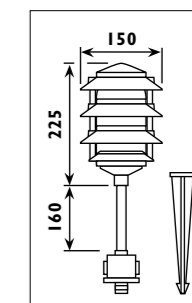

LS810

Plastic body and spike, aluminium reflector with 1900mm cable							
Code	Class	IP	QC	Base	Lamp/s		Colour/s
					Max		
				Fluorescent tube T5		Ballast included	Black
LS300	II	65	34	G5	14w	•	•

Die-cast aluminium body, plastic spike with glass lens						
Code	Class	IP	QC	Base	Lamp/s	Colour/s
					Max	
				E27		Black
LS810	I	44	22	E27	60w	•