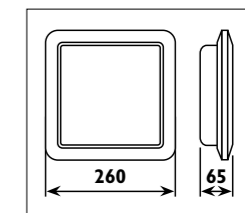

WT23E

WT23E

WQ20

WQ20

WQ23

WQ23

Polycarbonate body and lens							
Code	Class	IP	QC	Lamp/s			Colour/s
				230v Compact fluorescent 2D 2 pin	230v CFL	Ballast included	White
WT23E	I	55	24	1 x 16w	2 x 9w	•	•

Plastic body and lens										
Code	Class	IP	QC	Lamp/s				Colour/s		
				230v Compact fluorescent 2D 2 pin	Ballast included (electronic)	230v Compact fluorescent 2 pin	Ballast included (magnetic)	Black	White	
WQ20	I	65	24			1 x 9w	2 x 9w	•		•
WQ23	I	65	24	1 x 16w	1 x 16w	•	1 x 9w	2 x 9w	•	•