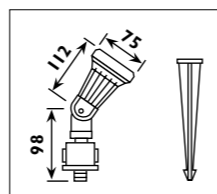

LS751

Die-cast aluminium body, plastic spike with glass lens										
Code	Class	IP	QC	Lamp/s			Transformer required	Colour/s		Accessories
				Base	Max			Black	Green	
				230v open dichroic	12v open dichroic					LSBOX2 Junction box K 132
LS750	III	54	22		GU5,3 MR16	50w	•	•		•
LS751	I	54	22	GU10 PAR16		50w		•	•	

Plastic body and spike with glass lens						
Code	Class	IP	QC	Lamp/s		Colour/s
				Base	Max	
				230v open aluminium		Black
LS751P	II	54	24	GU10 PAR16	35w	•