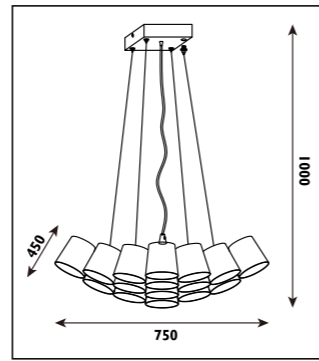

MDY001

MDY001
MDY003
F3