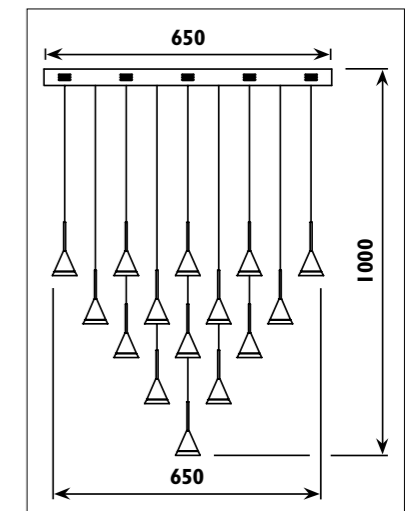

PF126

LPN0009CH Crystal and stainless steel											
PF110 Metal body with glass shade and crystal drops											
Code	Class	IP	QC	Lamp			Lumen	Feature/s	Colour/s		
				E14	Base LED Factory fitted (colour temperature switching) 4000K/6500K	LED (factory fitted) RGB Colour changing			Dimmable	Chrome	Chrome body/ clear glass/ clear crystal
LPN0009CH	I	20	24		20W		1600	•	•		
PF110	I	20	20	3 x 40w		48 x 0.1w		•		•	

LCH001 Metal body with K9 crystal droplets										
PF126 Metal body with acrylic shade										
Code	Class	IP	QC	Lamp/s		Lumen	Colour/s		Remote included	Dimmable
				LED (Factory fitted) 4000K	36 x 2w		Chrome body clear crystal	White		
LCH001	I	20	21		36 x 2w	8640	•			
PF126	I	20	21	36 x 2w		8640				•