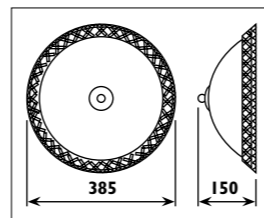

JJ164

Polyresin body with alabaster glass shade						
Code	Class	IP	QC	Lamp/s		Colour/s
				Base	Max	
						 French white body Alabaster glass
JJ163	I	20	21	E27	2 x 60w	•
JJ164	I	20	21	E27	3 x 60w	•

Polyresin body with alabaster glass shade						
Code	Class	IP	QC	Lamp/s		Colour/s
				Base	Max	
						 Antique gold body Alabaster glass
JJ167	I	20	21	E27	1 x 60w	•
JJ168	I	20	21	E27	2 x 60w	•
JJ169	I	20	21	E27	3 x 60w	•