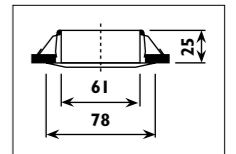

CB17

Steel and die-cast aluminium body										
Code	Class	IP	QC	Lamp/s	Transformer required	Cutout (mm)	Feature/s		Colour/s	Options
				12v GU5,3 MR16			Outer tilt	Inner tilt	Satin silver	230v versions
CB63	III	20	21	3 x 50w	•	115 x 325	90°	45°	•	AJ63

Die-cast aluminium body																	
Code	Class	IP	QC	Lamp/s	Transformer required	Cutout (mm)	Clearance Height (mm)	Feature/s	Colour/s						Accessories		
				12v GU5,3 MR16				Tilt	Rotate	Chrome	Gold	Gunmetal	Satin brass	Satin chrome	White	Conversion bracket	Slab box & Slab lid
CB17	III	20	22	50w	•	Ø 62	64			•	•	•	•	•	•	HG11	•
CC21	III	20	22	50w	•	Ø 75	62	30°		•	•	•	•	•	•	HG11	•
CC24	III	20	22	50w	•	Ø 75	64	30°	340°						•	HG11	•