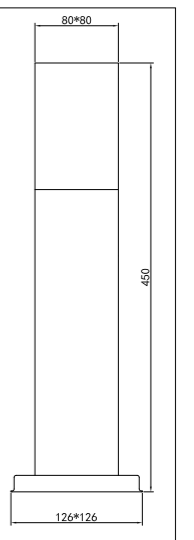

LSL0008SST

Stainless steel + opal PC						
Code	Class	IP	QC	Lamp/s	Lumen	Colour/s
				LED (Factory fitted) 4000K	370	Stainless steel
LSL0007SST	I	44	21	10w	370	•
LSL0008SST	I	44	21	10w	370	•