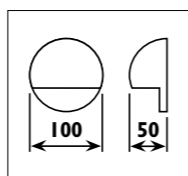

KG02

KG02 Die-cast aluminium body with glass lens											
KG04 Steel body with perspex lens											
Code	Class	IP	QC	Lamp/s		Max	Cutout	Colour/s			
				Base				Black	Satin brass	Satin chrome	White
KG02	I	20	12	Pigmy	E14	10w	Wall box	•	•	•	
KG04	I	20	12	Pigmy	E12	10w	4 x 4	•	•	•	

Die-cast aluminium body										
Code	Class	IP	QC	Lamp/s		Max	Colour/s			
				Base			Black	White		
KH06	I	20	22	R63	E27	60w	•	•