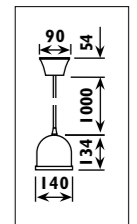

Metal body with acrylic shade						
Code	Class	IP	QC	Lamp/s LED (Factory fitted) 4000K	Lumen 	Colour/s White
PF127	I	20	21	9 x 2w	2610	•
PF128	I	20	21	12 x 2w	3120	•

JC26/22

JC26/01 Prismatic acrylic reflector									
JC26/22 Metal body with plastic ceiling cup									
Code	Class	IP	QC	 E27	 Lamp/s Compact fluorescent	 Ballast Included	 Clear	 Black body Black cord and cup	 Satin chrome body Black cord and cup
JC26/01			32				•		
JC26/22	I	20	32	100w	26w	•		•	•