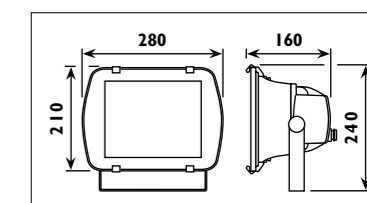

LS119

Die-cast aluminium body, anodised aluminium reflector with glass lens							
Code	Class	IP	QC	Base CFL	Lamp/s Max	Ballast included	Colour/s Black
LS118	I	55	22	G24	2 x 18w	•	•

Die-cast aluminium body, anodised aluminium reflector with glass lens							
Code	Class	IP	QC	Base CFL	Lamp/s Max	Ballast included	Colour/s Silver grey White
LS119	I	65	32	G24	2 x 26w	•	•