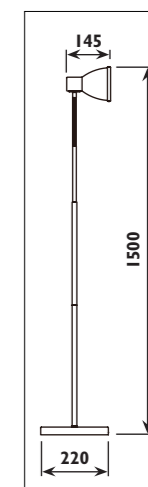

JF419 - FLOOR

Metal body						
Code	Class	IP	QC	Lamp/s		Colour/s
				Base	Max	
JF419	II	20	21		40w	 Chrome body/ white shade