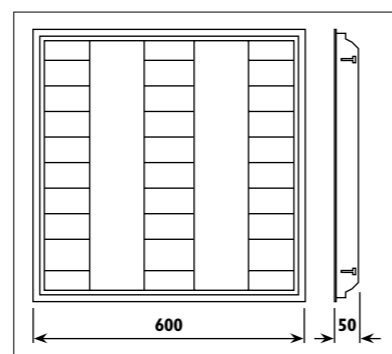

KR42E

Cold steel and aluminium								
Code	Class	IP	QC	Base	Lamp/s	Gear included	Cutout	Colour/s
				Fluorescent tube T5	Max		(mm)	White
KR42E	I	20	31	G5	4 x 14w	•	585 x 585	•
KR44E	I	20	31	G5	2 x 28w	•	1185 x 285	•

Cold steel and aluminium body								
Code	Class	IP	QC	Base	Lamp/s	Gear included	Colour/s	
				Fluorescent tube T8	Max		White body/opal diffuser	
KR30	I	20	31	G13	3 x 18w	•	•	
KR32	I	20	31	G13	3 x 36w	•	•