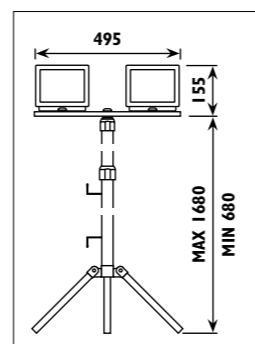

LSL114+S 20W