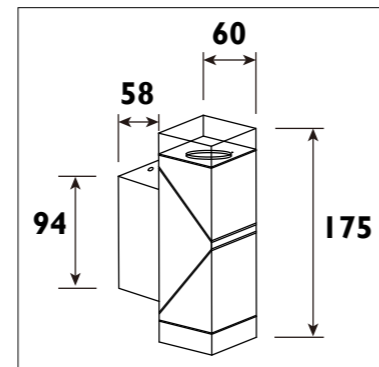

LSL0003
LSL0004
K12

LS0010BL

LS0010BL

Die cast aluminium body and acrylic lens						
Code	Class	IP	QC	Lamp/s LED (Factory fitted) 6000K	Lumen 	Colour/s Matt black
LS0009BL	I	54	22	5w	240	•
LS0010BL	I	54	22	2 x 5w	480	•

Stainless steel + opal PC						
Code	Class	IP	QC	Lamp/s LED (Factory fitted) 4000K	Lumen 	Colour/s Stainless steel
LSL0003SST	I	44	21	10w	370	•
LSL0004SST	I	44	21	10w	370	•