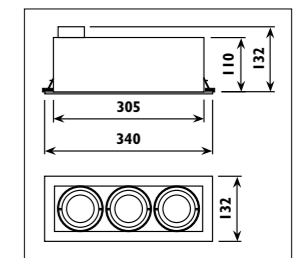

AJ63

Steel and die-cast aluminium body									
Code	Class	IP	QC	Lamp/s 230v GU10 PAR16	Cutout (mm)	Feature/s 		Colour/s Satin silver	Options 12v versions B 28-29
					Outer tilt	Inner tilt			
AJ61	I	20	21	1 x 50w	115 x 115	90°	45°	•	CB61
AJ62	I	20	21	2 x 50w	115 x 220	90°	45°	•	CB62
AJ63	I	20	21	3 x 50w	115 x 325	90°	45°	•	CB63

Steel and die-cast aluminium body									
Code	Class	IP	QC	Lamp/s 230v GU10 PAR16	Cutout (mm)	Feature/s 		Colour/s Satin silver	Options 12v versions B 28-29
					Outer tilt	Inner tilt			
AJ61	I	20	21	1 x 50w	115 x 115	90°	45°	•	CB61
AJ62	I	20	21	2 x 50w	115 x 220	90°	45°	•	CB62
AJ63	I	20	21	3 x 50w	115 x 325	90°	45°	•	CB63