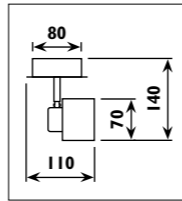

EX65

Set of 5 spots

Set of 5 spots

Set of 5 spots

Metal body and glass shade						
Code	Class	IP	QC	Lamp/s		Colour/s
				Base	Max	
EX65	I	20	21	GU10 PAR16	1 x 35w	•
EX66	I	20	21	GU10 PAR16	2 x 35w	•

EX43 230v 2.5 metre Metal and plastic flexible track - only										
EX43/1 • EX43/2 • EX43/3 Metal body - set of 5										
Code	Class	IP	QC	Lamp/s		Colour/s		Accessories		
				Base	Max	Satin chrome body Glass shade	Satin chrome	Spot head EX43/1	Spot head EX43/2	Spot head EX43/3
EX43	I	20	21				•	•	•	•
EX43/1		20	21	GU10 PAR16	5 x 50w	•				
EX43/2		20	21	GU10 PAR16	5 x 50w		•			
EX43/3		20	21	GU10 PAR16	5 x 50w		•			

Note: Accessories sold separately