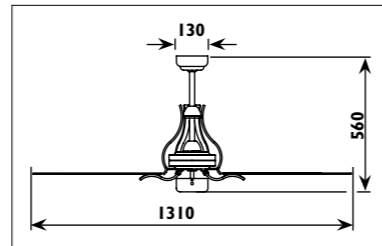

80W Motor

JX04

52W Motor

60W Motor

60W Motor

Wooden body with wooden blades						
Code	Class	IP	QC	Feature/s		Colour/s
				3 Speed	Adjusts for sloped ceiling	Antique brown body Dark wood blades
JX04	I	20	21	•	•	•
JX05	I	20	21	•	•	•

Metal body with wooden blades										
Code	Class	IP	QC	Lamp/s		Feature/s		Remote control (included)	Colour/s	
				Base	Max	3 Speed	Adjusts for sloped ceiling		Chrome	Satin nickel
JX0004RB	I	20	21	E27	2 x 60w	•	•	•	•	•
JX0005SN	I	20	21	E27	2 x 60w	•	•	•	•	•