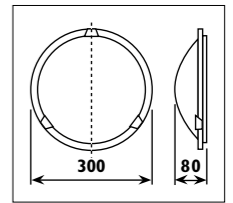

JE13

Metal body with glass shade						
Code	Class	IP	QC	Lamp/s		Colour/s
				Base	Max	
JE12	I	20	20	E27	1 x 60w	•

Metal body with glass shade						
Code	Class	IP	QC	Lamp/s		Colour/s
				Base	Max	
JE13	I	20	20	E27	2 x 60w	•