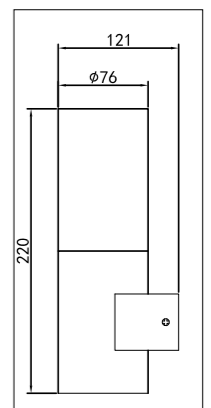

LSL0004SST

Die cast aluminium body and acrylic lens						
Code	Class	IP	QC	Lamp/s LED (Factory fitted) 6000K	Lumen 	Colour/s Matt black
LS0009BL	I	54	22	5w	240	•
LS0010BL	I	54	22	2 x 5w	480	•

Stainless steel + opal PC						
Code	Class	IP	QC	Lamp/s LED (Factory fitted) 4000K	Lumen 	Colour/s Stainless steel
LSL0003SST	I	44	21	10w	370	•
LSL0004SST	I	44	21	10w	370	•