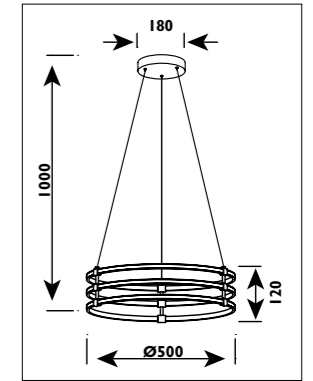

LPN024

PF69 Metal body with decorative glass balls									
LPN017 Aluminium and metal body									
Code	Class	IP	QC	Lamp/s		Feature/s	Lumen	Colour/s	
				LED (Included)	LED (Factory fitted)			White	Chrome/white
PF69	I	20	20	8 x 1w (white)	30 x 0.06w (RGB)	•			•
LPN017	II	20	21				45w	•	

Metal body with acrylic lens						
Code	Class	IP	QC	Lamp/s	Lumen	Colour/s
				LED (Factory fitted)		
LPN024	I	20	21	84w	4980	•
LPN025	I	20	21	96w	5180	•