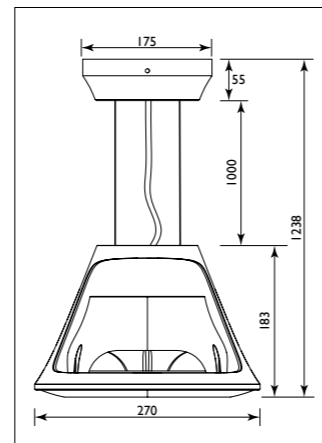

LHB0002WHBL