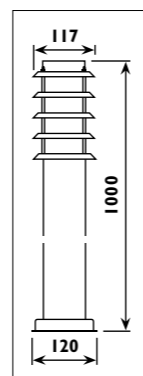

LS450 - LS453
K 57

LS450

Stainless steel body with plastic lens						
Code	Class	IP	QC	Lamp/s		Colour/s
				Base ESL	Max	
LS453	I	44	22	E27	40w	•
LS450	I	44	22	E27	40w	•

Die-cast aluminium body with PC shade						
Code	Class	IP	QC	Lamp/s		Colour/s
				Base CFL	Max	
LS591	I	44	22	E27	18w	•