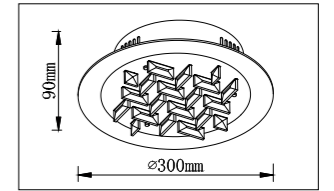

JY0021

Metal and glass body with clear crystal							
Code	Class	IP	QC	Lamp/s LED (Factory fitted) 4000K	Lumen 	Colour/s Chrome/ silver Silver grey/ clear	
JY0018	I	20	21	12w	950	•	
JY0019	I	20	21	24w	1300	•	
JY0020	I	20	21	18w	900		•

Metal and glass body with clear crystal							
Code	Class	IP	QC	Lamp/s LED (Factory fitted) 4000K	Lumen 	Colour/s Silver grey/ clear	
JY0021	I	20	21	12w	950	•	
JY0022	I	20	21	18w	1160	•