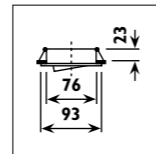

CB71

Related products for CB71 • CB72 • CB73

B 34

CNC aluminium body											
Code	Class	IP	QC	Lamp/s	Transformer required	Cutout (mm)	Clearance Height (mm)	Feature/s	Colour/s	Accessories	
				12v GU5,3 MR16				Tilt	Aluminium	Conversion bracket	Slab box & Slab lid
										B 56	L 4-6
CB71	III	20	32	1 x 50w	•	Ø 80	70	43°	•	HG11	•
CB72	III	20	32	2 x 50w	•	80 x 157	70	43°	•	HG11	
CB73	III	20	32	3 x 50w	•	80 x 242	70	43°	•	HG11	

Anti-glare

CB27 Die cast aluminium - anti glare adjustable											
AJ52 Steel body											
Code	Class	IP	QC	Lamp/s	Cutout (mm)	Feature/s	Colour/s	Accessories			
				230v GU10 PAR16		Inner tilt	Satin chrome/Black	White	Bright white	Polished aluminium	Slab box & Slab lid
											L 4-6
AJ52	I	20	21	1 x 50w	80 x 80	30°	•				•
CB27	I	20	22	1 x 50w	Ø76			•	•	•