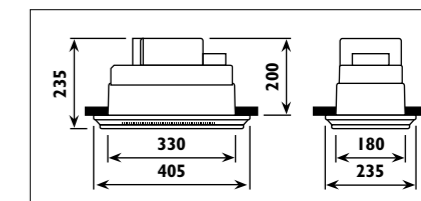

One side powered T8 LED tube (wired for LED tubes only)							
Code	Class	IP	QC	Voltage	Base	Colour/s	Box Qty
						White	
KKA22	I	20	31	230	G13	•	9
KKA24	I	20	31	230	G13	•	9
KKA25	I	20	31	230	G13	•	9

EMPTY BODIES ONLY.

JX30

Steel and plastic body														
Code	Class	IP	QC	Lamp/s				Cutout (mm)	Feature/s				Switch control Included (Surface mount) (mm)	Colour/s White
				Base	Max	Light	Heat		Extractor fan	Extractor fan air flow				
JX31	I	20	14	1 x 60w	4 x 275w	Softtone	R125	As per template supplied	•	•	•	140m³/h	85 x 85	•
JX30	I	20	14	1 x 40w	2 x 275w	Gen	R125	As per template supplied	•	•	•	70m³/h	85 x 85	•