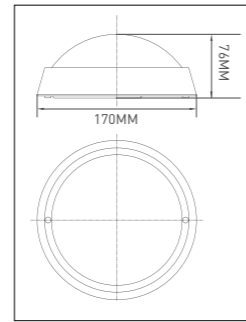

LWT0001BL

PP base with with PC diffuser							
Code	Class	IP	QC	Lamp/s LED (Factory fitted) 4000K	Lumen 	Colour/s White Black	
LWT0001BL	II	65	21	10w	750		•
LWT0001W	II	65	21	10w	750	•	
LWT0002BL	II	65	21	18w	1350		•
LWT0002W	II	65	21	18w	1350	•	

PP base with with PC diffuser							
Code	Class	IP	QC	Lamp/s LED (Factory fitted) 4000K	Lumen 	Colour/s White Black	
LWT0003BL	II	65	21	25w	1850		•
LWT0003W	II	65	21	25w	1850	•	
LWT0004BL	II	65	21	30w	2250		•
LWT0004W	II	65	21	30w	2250	•