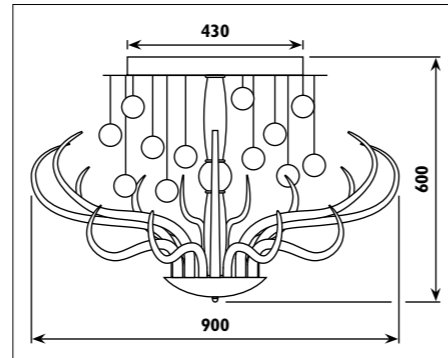

PF69

PF69 Metal body with decorative glass balls									
LPN017 Aluminium and metal body									
Code	Class	IP	QC	Lamp/s		Feature/s	Lumen	Colour/s	
				LED (Included)	LED (Factory fitted)			White	Chrome/white
PF69	I	20	20	8 x 1w (white)	30 x 0.06w (RGB)	•			•
LPN017	II	20	21				45w	•	

Metal body with acrylic lens						
Code	Class	IP	QC	Lamp/s	Lumen	Colour/s
				LED (Factory fitted)		
LPN024	I	20	21	84w	4980	•
LPN025	I	20	21	96w	5180	•