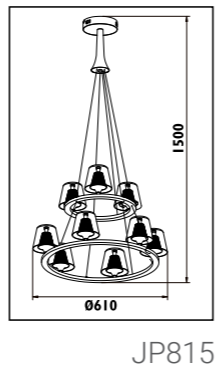

Metal body with acrylic crystal shades							
Code	Class	IP	QC	Voltage	Lamp/s	Lumen	Colour/s
					LED (Factory fitted) 3200K		Chrome body/ Clear acrylic crystal shades
JP815	I	20	21	230	9 x 5w	3600	•

Metal body with crystal droplets						
Code	Class	IP	QC	Lamp/s		Colour/s
				Base	Max	
						Chrome body/ Clear crystals
JP307	I	20	22	G9	4 x 40w	•
JP308	I	20	22	G9	3 x 40w	•