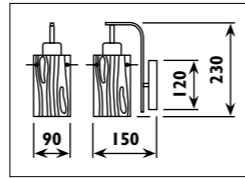

JH181

JH181 / ISLAND