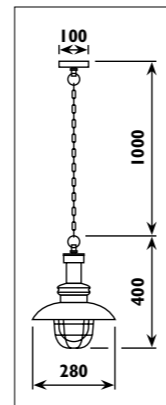

JQ13

JQ12 Metal body with grid cover				JQ13 Metal body and glass shade with grid cover				
Code	Class	IP	QC	Lamp/s		Colour/s		
				Base	Max			
JQ12	I	20	21	E27	40w	•		
JQ13	I	20	21	E27	40w		•	•