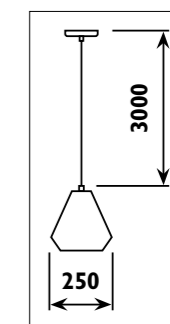

PRT0025

Metal body with aluminium shade						
Code	Class	IP	QC	Lamp/s		Colour/s
				Base	Max	
PRT0022	II	20	24	E27	60w	• Black

Metal body with aluminium shade						
Code	Class	IP	QC	Lamp/s		Colour/s
				Base	Max	
PRT0025	II	20	24	E27	60w	• Black