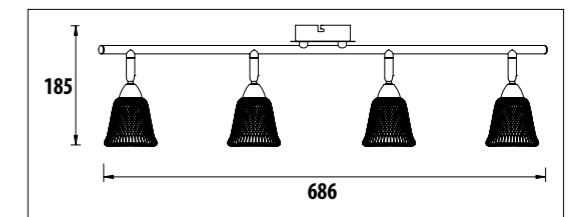

EX0010CH

Metal body							
Code	Class	IP	QC	Lamp/s		Colour/s	
				Base	Max	White/chrome	Satin chrome/chrome
EX0004SCCH	I	20	20	GU10 PAR16	3 x 50w		•
EX0004WHCH	I	20	20	GU10 PAR16	3 x 50w	•	
EX0005SCCH	I	20	20	GU10 PAR16	4 x 50w		•

Metal body						
Code	Class	IP	QC	Lamp/s		Colour/s
				Base	Max	
EX0007CH	I	20	20	G9	2.5w	•
EX0008CH	I	20	20	G9	2 x 2.5w	•
EX0009CH	I	20	20	G9	3 x 2.5w	•
EX0010CH	I	20	20	G9	4 x 2.5w	•