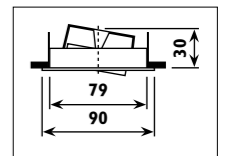

CC43

CNC aluminium body										
Code	Class	IP	QC	Lamp/s	Transformer required	Cutout (mm)	Clearance Height (mm)	Feature/s	Colour/s	Accessories
				12v GU5,3 MR16		(mm)	Height (mm)	Tilt	Rotate	Aluminium
CB42	III	20	32	50w	•	Ø 70	62			•
CC42	III	20	32	50w	•	Ø 82	60	18°	350°	•
CC45	III	20	32	50w	•	Ø 72	55	18°		•

CNC aluminium body										
Code	Class	IP	QC	Lamp/s	Transformer required	Cutout (mm)	Clearance Height (mm)	Feature/s	Colour/s	Accessories
				12v GU5,3 MR16		(mm)	Height (mm)	Tilt	Rotate	Aluminium
CB43	III	20	32	50w	•	Ø 70	62			•
CC43	III	20	32	50w	•	Ø 82	60	18°	350°	•