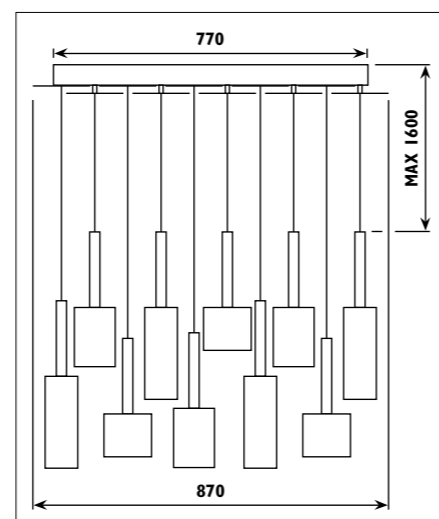

PF100

Steel body with glass shade							
Code	Class	IP	QC	Lamp/s		Transformer included (not dimmable)	Colour/s
				Base	Max		
PF100	I	20	22	G4	10 x 10w	•	•