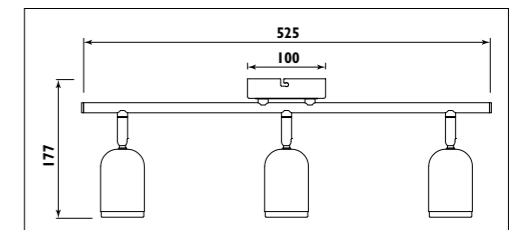

EX0003SCCH
EX0003WHCH

Metal body						
Code	Class	IP	QC	Lamp/s		Colour/s
				Base	Max	
EX0006BL	I	20	20	 GU10 PAR16	50w	 Black

Metal body							
Code	Class	IP	QC	Lamp/s		Colour/s	
				Base	Max	 White/chrome	 Satin chrome/ chrome
EX0001SCCH	I	20	20	GU10 PAR16	50w		•
EX0001WHCH	I	20	20	GU10 PAR16	50w	•	
EX0002SCCH	I	20	20	GU10 PAR16	2 x 50w		•
EX0002WHCH	I	20	20	GU10 PAR16	2 x 50w	•	
EX0003SCCH	I	20	20	GU10 PAR16	3 x 50w		•
EX0003WHCH	I	20	20	GU10 PAR16	3 x 50w	•