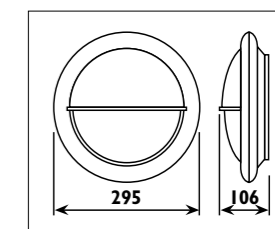

WT6E

Die-cast aluminium body with glass lens							
Code	Class	IP	QC	Lamp/s		Colour/s	
				Base	Max	Black	Matt white
WT35	I	54	22	E27	1 x 60w	•	•
WT36	I	54	22	E27	2 x 60w		•

Die-cast aluminium body with glass lens							
Code	Class	IP	QC	Lamp/s		Colour/s	
				Base	Max	Black	White
WT6A	I	54	22	E27	60w	•	•
WT6E	I	54	22	E27	60w		•