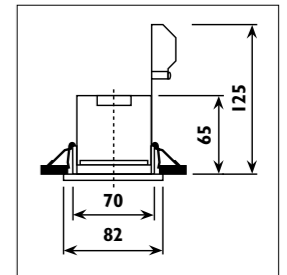

AJ20

Steel body											
Code	Class	IP	QC	Lamp/s 230v GU10 PAR16	Cutout (mm)	Feature/s Tilt	Colour/s				Accessories
											 Slab box & Slab lid
AJ10	I	20	21	50w	Ø 65		.	.	.	.	.
AK10	I	20	21	50w	Ø 74	18°	.	.	.	.	.

Die-cast aluminium body with twist off ring												
Code	Class	IP	QC	Lamp/s 230v GU10 PAR16	Cutout (mm)	Feature/s Tilt	Colour/s				Options 12v versions	Accessories
											 CB18	 Slab box & Slab lid
AJ20	I	20	22	50w	Ø 70		.	.	.	.	CB18	.
AK20	I	20	22	50w	Ø 85	18°	.	.	.	.	CC10	.