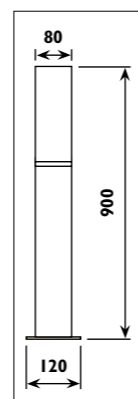

LS829

Aluminium body with plastic lens						
Code	Class	IP	QC	Lamp/s		Colour/s
				Base	Max	
LS829	I	54	23	E27	60w	• Aluminium