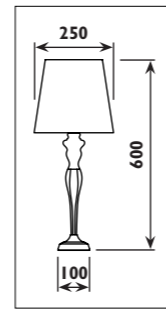

JF410

JF421 Metal body with glass shade							
JF410 Resin body with fabric shade							
Code	Class	IP	QC	Lamp/s		Colour/s	
				Base	Max	White	Rose gold body Clear shade
JF421	II	20	21		40w		•
JF410	II	20	11		60w	•	

Metal body with fabric shade							
Code	Class	IP	QC	Lamp/s		Colour/s	
				Base	Max	White	Copper
JF414	II	20	11		60w	•	
JF415	II	20	11		40w		•