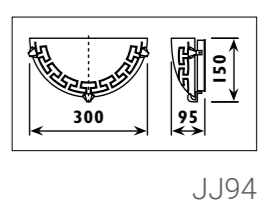

JE11 Metal body with alabaster glass shade									
JS02 Metal body with opal glass shade									
Code	Class	IP	QC	Lamp/s		Colour/s			
				Base	Max				
JE11	I	20	21	E27	60w		•		
JS02	I	20	21	E27	60w	•	•		

Metal body with frosted and painted glass shade							
Code	Class	IP	QC	Lamp/s		Colour/s	
				Base	Max		
JJ94	I	20	21	E27	60w	•	•