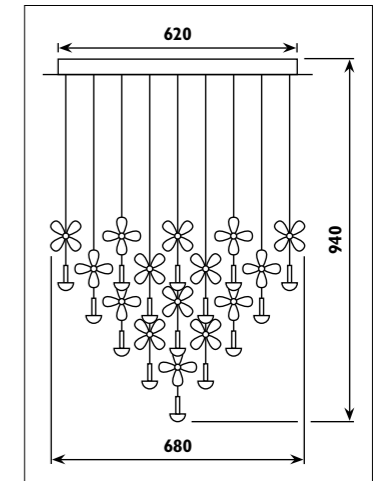

LCH001

LPN0009CH Crystal and stainless steel											
PF110 Metal body with glass shade and crystal drops											
Code	Class	IP	QC	Lamp			Lumen	Feature/s	Colour/s		
				E14	Base LED Factory fitted (colour temperature switching) 4000K/6500K	LED (factory fitted) RGB Colour changing			Dimmable	Chrome	Chrome body/ clear glass/ clear crystal
LPN0009CH	I	20	24		20W		1600	•	•		
PF110	I	20	20	3 x 40w		48 x 0.1w		•		•	

LCH001 Metal body with K9 crystal droplets										
PF126 Metal body with acrylic shade										
Code	Class	IP	QC	Lamp/s		Lumen	Colour/s		Remote included	Dimmable
				LED (Factory fitted) 4000K	36 x 2w		Chrome body clear crystal	White		
LCH001	I	20	21		36 x 2w	8640	•			
PF126	I	20	21	36 x 2w		8640				•