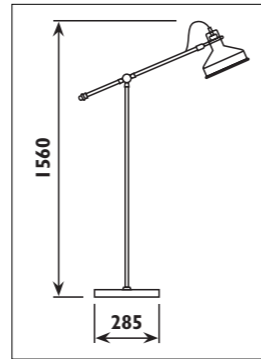

JF0003WH • JF0003GY