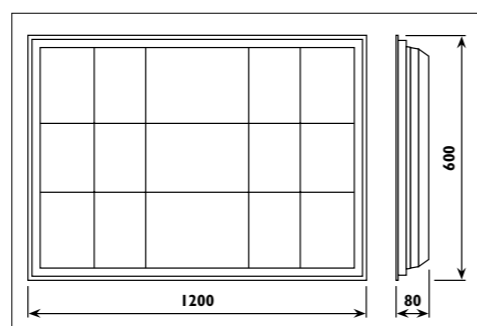

KR22

Cold steel and aluminium body							
Code	Class	IP	QC	Base Fluorescent tube T8	Lamp/s Max	Gear included	Colour/s White body Aluminium reflector
KR20	I	20	31	3 x 18w	G13	•	•
KR22	I	20	31	3 x 36w	G13	•	•

Cold steel and aluminium body							
Code	Class	IP	QC	Base Fluorescent tube T5	Lamp/s Max	Gear included	Colour/s White body Aluminium reflector
KR40E	I	20	31	3 x 14w	G5	•	•
KR46E	I	20	31	3 x 28w	G5	•	•