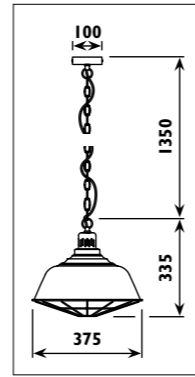

JQ12

JQ12 Metal body with grid cover				JQ13 Metal body and glass shade with grid cover				
Code	Class	IP	QC	Lamp/s		Colour/s		
				Base	Max			
JQ12	I	20	21	E27	40w	•		
JQ13	I	20	21	E27	40w		•	•

JC15 Metal body with glass shade				JC16 Metal body				
Code	Class	IP	QC	Lamp/s		Colour/s		
				Base	Max			
JC15	I	20	21	E27	60w	•		
JC16	I	20	21	E27	60w		•