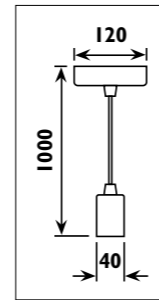

JC300/01

JC300/01 Metal body						JC302 Aluminium + oxidation cup and cord					
Code	Class	IP	QC	Lamp/s		Colour/s					
				Base	Max	White	Copper	Matt black	Black	Matt gold	Matt silver
JC300/01	II	20	22	E27	40w	•	•	•	•	•	•
JC302	I	20	21	E27	40w				•		

Metal body with frosted glass shade										
Code	Class	IP	QC	Lamp/s		Colour/s				
				Base	Max	Satin silver body Red glass	Satin silver body White glass	Satin chrome body Amber glass	Satin chrome body White glass	
PB12	I	20	21	E27	60w			•	•	
PB15	I	20	21	G9	40w	•	•