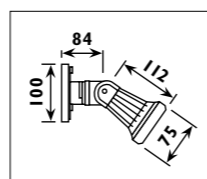

LS723

LS328 Plastic body								
LS723 Die-cast aluminium body with glass lens								
Code	Class	IP	QC	Base	Lamp/s	Max	Feature/s	Colour/s
				 230v open dichroic	 PAR38		 Infra red movement sensor	 Black
LS328	II	43	24		E27	2 x 80w	•	•
LS723	I	20	22	GU10 PAR16		50w		•

LSBOX2 Aluminium box	
Code	LSBOX2
QC	22
Accessories for spike lights	LS750
Colour/s	
Black	•
Green	•