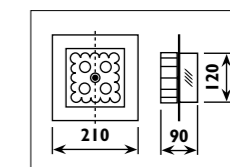

JD39

Metal body with crystal droplets							
Code	Class	IP	QC	Base	Lamp/s Max	Transformer included (not dimmable)	Colour/s
JH115	I	20	20	G4	21 x 20w	•	• Chrome body Clear crystal

Metal body with crystal glass shade							
Code	Class	IP	QC	Base	Lamp/s Max	Transformer included (electronic)	Colour/s
JD38	I	20	21	G4	3 x 20w	•	• Chrome/ Aluminium body Clear crystal
JD39	I	20	21	G4	4 x 20w	•	•