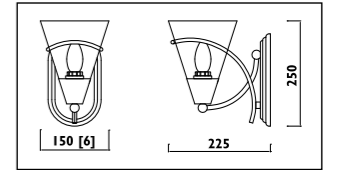

JP510

I 50-51