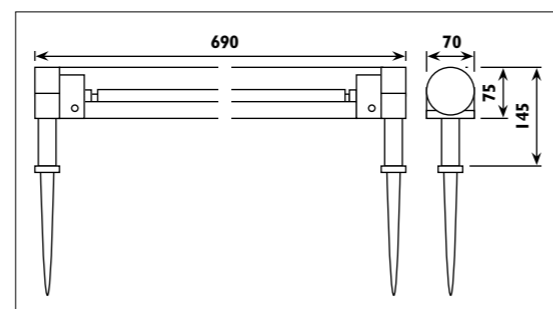

LS300

Plastic body and spike, aluminium reflector with 1900mm cable							
Code	Class	IP	QC	Base	Lamp/s		Colour/s
					Max		
				Fluorescent tube T5		Ballast included	Black
LS300	II	65	34	G5	14w	•	•

Die-cast aluminium body, plastic spike with glass lens						
Code	Class	IP	QC	Base	Lamp/s	Colour/s
					Max	
				E27		Black
LS810	I	44	22	E27	60w	•