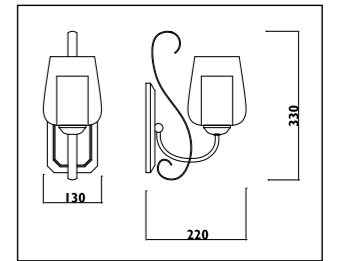

JP160 • JP161
I 56-57

I 48-49

I 50-51

JP515

JP160 • JP161 Metal body with alabaster glass							
JJ06 Metal and glass body with fabric shade							
Code	Class	IP	QC	Lamp/s		Colour/s	
				Base	Max	Chrome body cream shade	Satin chrome body White glass
JP160	I	20	21	E27	1 x 60w		•
JP161	I	20	21	E27	2 x 60w		•
JJ06	I	20	11		E14	•	

Metal body with clear glass shade/s						
Code	Class	IP	QC	Lamp/s		Colour/s
				Base	Max	
JP510	I	20	21	E27	40w	•
JP515	I	20	21	E27	40w	•