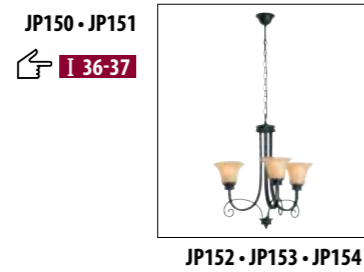

JJ46

↗ JP070 • JP071

↗ I 32-33

JP072 • JP073 • JP074 • JP075

JP071 / REAL

JP070

JP071

Metal and polyresin body, alabaster glass shade with crystal drops						
Code	Class	IP	QC	Lamp/s		Colour/s
				Base	Max	
						 Bronze body Amber glass Clear crystal
JP070	I	20	21	E27	1 x 60w	•
JP071	I	20	21	E27	2 x 60w	•