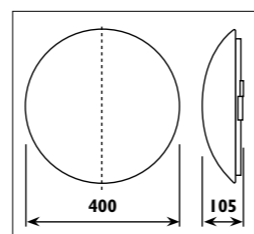

JM40A

Metal body with plain plastic shade							
Code	Class	IP	QC	Base G10q	Lamp/s Max	Ballast included (electronic)	Colour/s White
JM22A	I	20	21	Circline T5	22w	•	•
JM32A	I	20	21	Circline T5	32w	•	•
JM40A	I	20	21	Circline T5	40w	•	•

Metal body with star-mould plastic shade							
Code	Class	IP	QC	Base G10q	Lamp/s Max	Ballast included (electronic)	Colour/s White
JM22S	I	20	21	Circline T5	22w	•	•
JM32S	I	20	21	Circline T5	32w	•	•
JM40S	I	20	21	Circline T5	40w	•	•