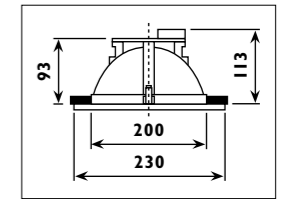

BG60 • BG62

Steel body, aluminium body, anodised aluminium reflector with glass lens									
Code	Class	IP	QC	HID lamp/s		Cutout	Feature/s	Colour/s	
				230v G12	Gear required	(mm)	Beam angle	White body	Silver reflector
BG84	I	20	31	70w	150w	•	Ø 150	Narrow	•

Die-cast aluminium body, anodised aluminium reflector with glass lens														
Code	Class	IP	QC	Lamp/s		HID lamp/s		Cutout (mm)	Feature/s		White body Silver reflector	Colour/s		
				230v R7s	G12 Metal halide	230v R7s	Gear required		Tilt	Rotate		Black	Satin silver	White
BG60	I	20	32	150w		70w	•	Ø 207			•			
BG62	I	20	32			150w	•	Ø 207			•			
BG86	I	21	31		1 x 35w 1 x 70w		•	Ø 164	70°	355°		•	•	•