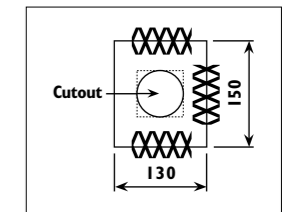

SL01

Galvanised steel		
Code	SB01	SL01
Function Cover plate for Slab box		SB01 • SB02
Junction Box for concrete and brick installations to house Downlight*	•	
Transformer	XE060/03	
Accessory Slab lid	SL01	
Cutout for Downlight		•
Footlight*	•	•
Recess base*	•	•
Cutout options		•
Ø 25mm*		•
Ø 40mm*		•
Ø 60mm		•
Ø 65mm		•
Ø 70mm		•
Ø 75mm		•
Ø 80mm		•
Ø 85mm		•
Ø 95mm		•
Ø 100mm		•
Ø 110mm		•
75 x 75mm		•
82 x 72mm		

*Where indicated throughout the catalogue
With transformer installations use aluminium coated lamp