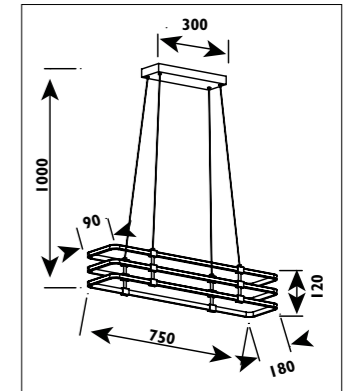

LPN025

PF69 Metal body with decorative glass balls									
LPN017 Aluminium and metal body									
Code	Class	IP	QC	Lamp/s		Feature/s	Lumen	Colour/s	
				LED (Included)	LED (Factory fitted)			White	Chrome/white
PF69	I	20	20	8 x 1w (white)	30 x 0.06w (RGB)	•			•
LPN017	II	20	21				45w	•	