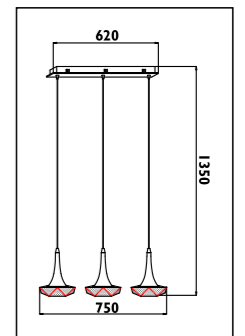

MDY007

Metal body with acrylic lens						
Code	Class	IP	QC	Lamp/s LED (Factory fitted) 4000K	Lumen 	Colour/s Matt white
MDY006	I	20	21	28.8w	1730	•
MDY007	I	20	21	3 x 10.8w	1944	•