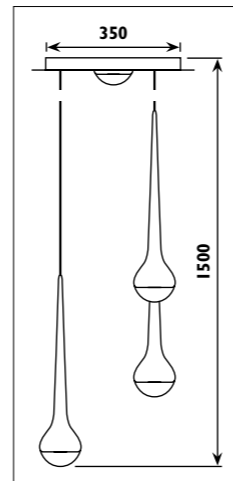

LPN011

LPN011 Aluminium body and metal base with acrylic lens/s						
LPN0016CH Metal body with acrylic lens						
Code	Class	IP	QC	Lamp/s LED (Factory fitted)	Lumen 	Colour/s Chrome
LPN011	I	20	21	4 x 2.4w	450.40	•
LPN0016CH	I	20	21	5.5w	380	•

Metal body with acrylic lens						
Code	Class	IP	QC	Lamp/s LED (Factory fitted) 3500K	Lumen 	Colour/s Chrome
MDY010	I	20	21	3x5w	1200	•
MDY011	I	20	21	5x5w	2000	•