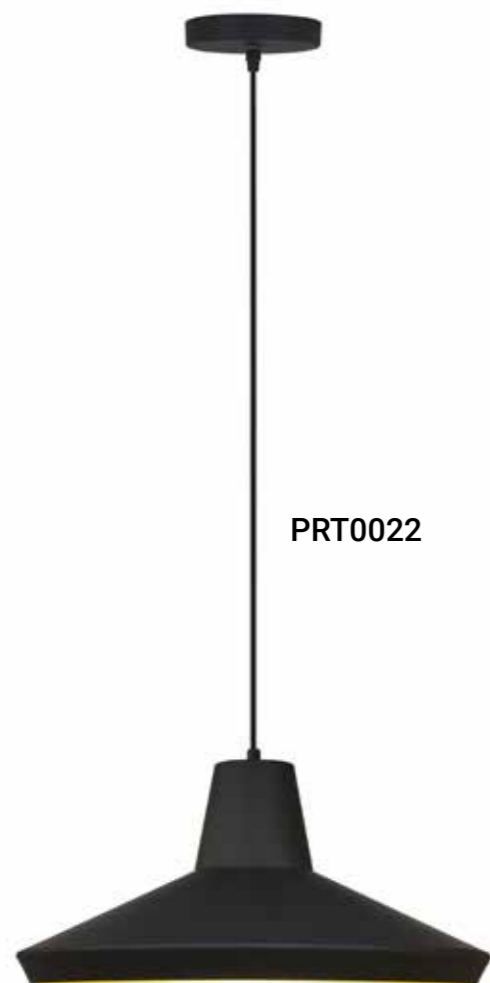

Metal body with aluminium shade						
Code	Class	IP	QC	Lamp/s		Colour/s
				Base	Max	
PRT0022	II	20	24	E27	60w	• Black

Metal body with aluminium shade						
Code	Class	IP	QC	Lamp/s		Colour/s
				Base	Max	
PRT0025	II	20	24	E27	60w	• Black