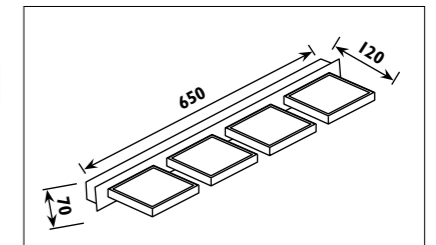

LJN0004

Metal body						
Code	Class	IP	QC	Lamp/s LED Factory fitted (4000K)	Lumen 	Colour/s Antique bronze Satin chrome
LJN0001ABZ	I	20	21	9w	450	•
LJN0001SC	I	20	21	9w	450	•
LJN0002ABZ	I	20	21	14w	600	•
LJN0002SC	I	20	21	14w	600	•

Metal body with frosted acrylic lens						
Code	Class	IP	QC	Lamp/s LED Factory fitted (4000K)	Lumen 	Colour/s Aluminium body/ frosted lens
LJN0003	I	44	21	9w	360	•
LJN0004	I	44	21	12w	480	•