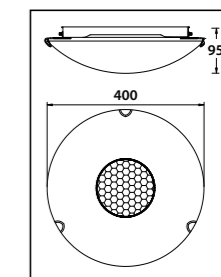

JY008

Metal base with PS diffuser and frame								
Code	Class	IP	QC	Lamp/s		Colour/s		
				Base	Max	Black	Silver	White
JE52	I	20	21	E27	1 x 15w	•	•	•

Round patterned glass shade with crystals						
Code	Class	IP	QC	Lamp/s		Colour/s
				Base	Max	
JY007	I	20	21	E27	2 x 11w	•
JY008	I	20	21	E27	3 x 11w	•