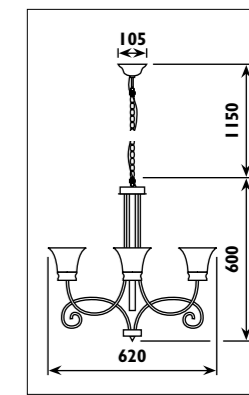

JP153

Metal body with frosted glass shade						
Code	Class	IP	QC	Lamp/s		Colour/s
				Base	Max	
JP152	I	20	21	E27	3 x 60w	•

Metal body with frosted glass shade						
Code	Class	IP	QC	Lamp/s		Colour/s
				Base	Max	
JP153	I	20	21	E27	5 x 60w	•