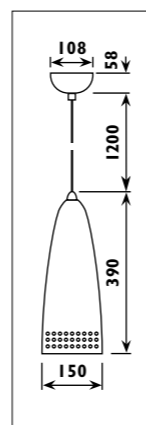

JC40

Metal body						
Code	Class	IP	QC	Lamp/s		Colour/s
				Base	Max	
JC40	II	20	21	E27	60w	•
JC43	II	20	11	E27	60w	•

Metal body						
Code	Class	IP	QC	Lamp/s		Colour/s
				Base	Max	
JC56	II	20	11	E27	60w	•
PF0006	II	20	11	E27	60w	•