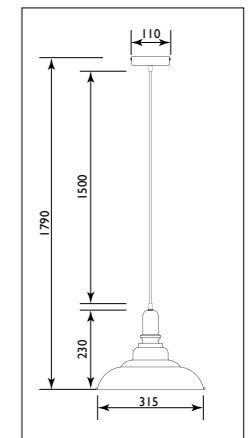

JC0002GYC

Metal body						
Code	Class	IP	QC	Lamp/s		Colour/s
				Base	Max	
JC179GY	I	20	21	E27	28w	•
JC180GY	I	20	21	E27	28w	•

Metal body						
Code	Class	IP	QC	Lamp/s		Colour/s
				Base	Max	
JC0001GYC	I	20	21	E27	28w	•
JC0002GYC	I	20	21	E27	28w	•