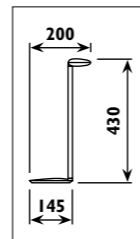

LTL002

Metal and plastic body										
Code	Class	IP	QC	Lamp/s LED (Factory fitted)	Lumen 	Colour/s				
				5000K						
JF380	II	20	11	1 x 4.8w	340	•				
LTL002	II	20	21	3w	200		•	•	•	
LTL003	II	20	21	3w	200					•

Metal and plastic body										
Code	Class	IP	QC	Lamp/s LED (Factory fitted)	Lumen 	Colour/s				
				5000K						
LTL001	II	20	21	3w	200	•	•			
LTL005	II	20	21	3w	200	•	•	•	•