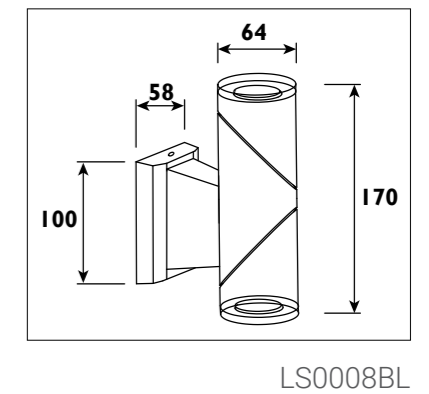

Die cast aluminium body with PC diffuser							
Code	Class	IP	QC	Lamp/s LED (Factory fitted)	Lumen 	Colour/s Black White	
LSL0001BL	I	65	21	12w	100	•	
LKJ0001WH	II	65	21	1.5w	130		•

Die cast aluminium body and acrylic lens						
Code	Class	IP	QC	Lamp/s LED (Factory fitted) 6000K	Lumen 	Colour/s Matt black
LS0007BL	I	54	22	5w	220	•
LS0008BL	I	54	22	2 x 5w	450	•