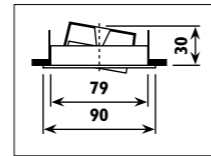

CC42

CNC aluminium body										
Code	Class	IP	QC	Lamp/s	Transformer required	Cutout (mm)	Clearance Height (mm)	Feature/s	Colour/s	Accessories
				12v GU5,3 MR16		(mm)	Height (mm)	Tilt	Rotate	Aluminium
CB42	III	20	32	50w	•	Ø 70	62			•
CC42	III	20	32	50w	•	Ø 82	60	18°	350°	•
CC45	III	20	32	50w	•	Ø 72	55	18°		•

CNC aluminium body										
Code	Class	IP	QC	Lamp/s	Transformer required	Cutout (mm)	Clearance Height (mm)	Feature/s	Colour/s	Accessories
				12v GU5,3 MR16		(mm)	Height (mm)	Tilt	Rotate	Aluminium
CB43	III	20	32	50w	•	Ø 70	62			•
CC43	III	20	32	50w	•	Ø 82	60	18°	350°	•