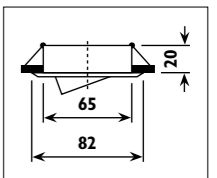

CC77

CC39 Die-cast aluminium body with twist-off ring												
CB44 - CC44 Die-cast aluminium body												
Code	Class	IP	QC	Lamp/s	Cutout	Clearance	Feature/s	Colour/s		Accessories		
				12v GU5,3 MR16 Transformer required	(mm)	Height (mm)	Tilt	Satin chrome	White	Conversion bracket B 56	Slab box & Slab lid L 4-6	
CB44	III	20	22	50w	•	Ø 63	60	•	•	HG11	•	
CC39	III	20	22	50w	•	Ø 82	65	20°	•	HG11	•	
CC44	III	20	22	50w	•	Ø 72	60	35°	•	HG11	•	

CNC aluminium body												
Code	Class	IP	QC	Lamp/s	Cutout	Clearance	Feature/s	Colour/s	Accessories			
				12v GU5,3 MR16 Transformer required	(mm)	Height (mm)	Tilt	Aluminium	Conversion bracket B 56	Slab box & Slab lid L 4-6		
CB76	III	20	32	50w	•	Ø 60	70	•	HG11	•		
CB77	III	20	32	50w	•	Ø 60	70	•	HG11	•		
CC77	III	20	32	50w	•	Ø 67	70	43°	HG11	•