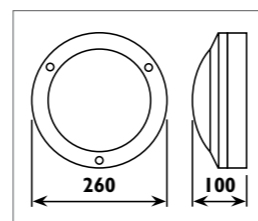

WT13A

Plastic body and lens							
Code	Class	IP	QC	Base Compact fluorescent	Lamp/s Max	Ballast included	Colour/s Black White
WT13A	I	54	34	G24	1 x 26w	•	• •

Plastic body and lens							
Code	Class	IP	QC	Base Compact fluorescent	Lamp/s Max	Ballast included	Colour/s White
WT13E	I	54	34	G24	1 x 26w	•	•
WT13G	I	54	34	G24	1 x 26w	•	•