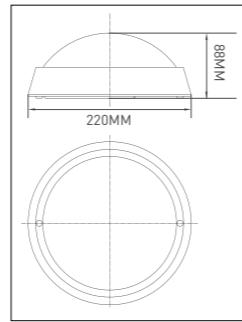

LWT0002BL

PP base with with PC diffuser							
Code	Class	IP	QC	Lamp/s LED (Factory fitted) 4000K	Lumen 	Colour/s White Black	
LWT0001BL	II	65	21	10w	750		•
LWT0001W	II	65	21	10w	750	•	
LWT0002BL	II	65	21	18w	1350		•
LWT0002W	II	65	21	18w	1350	•	

PP base with with PC diffuser							
Code	Class	IP	QC	Lamp/s LED (Factory fitted) 4000K	Lumen 	Colour/s White Black	
LWT0003BL	II	65	21	25w	1850		•
LWT0003W	II	65	21	25w	1850	•	
LWT0004BL	II	65	21	30w	2250		•
LWT0004W	II	65	21	30w	2250	•