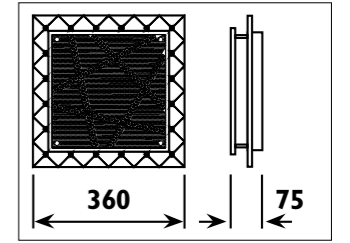

JY0012

JY0009 Metal and glass body with clear crystal						
JY0010 - JY0011 Glass body with clear crystal						
Code	Class	IP	QC	Lamp/s LED (Factory fitted) 4000K	Lumen 	Colour/s Chrome/ clear
JY0009	I	20	21	18w	1440	•
JY0010	I	20	21	18w	1440	•
JY0011	I	20	21	18w	1440	•

JY0012 Metal and glass body with clear crystal						
JY0013 - JY0014 Glass body with clear crystal						
Code	Class	IP	QC	Lamp/s LED (Factory fitted) 4000K	Lumen 	Colour/s Chrome/ clear
JY0012	I	20	21	18w	1440	•
JY0013	I	20	21	18w	1440	•
JY0014	I	20	21	18w	1440	•