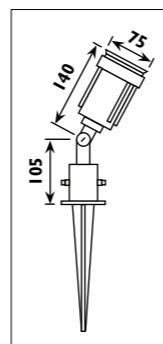

LS322

Plastic body and spike						
Code	Class	IP	QC	Lamp/s		Colour/s
				Base PAR38	Max	
LS322	II	44	14	E27	1 x 80w	•
LS323	II	44	14	E27	2 x 80w	•

Plastic body						
Code	Class	IP	QC	Lamp/s		Colour/s
				Base PAR38	Max	
LS324	II	44	24	E27	1 x 80w	•
LS326	II	44	24	E27	2 x 80w	•