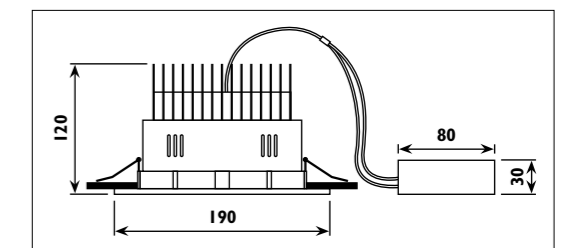

LDL025

Die-cast aluminium body										
Code	Class	IP	QC	Lamp/s		Cutout (mm)	Feature/s Tilt	Lumen 	Colour/s	
				 LED (Factory fitted) 3000K	 Dimmable 3500K				 Satin silver	 White
LDL001	II	20	22		6.5w	•	Ø 80	352.40	•	•
LDL001/A	III	20	21	6.5w	6.5w	•	Ø 82	298.1		•
LDL002	II	20	22		15w	•	Ø 150	750.80	•	•
LDL025	II	20	22		25w	•	Ø 175	1473.7	•	•