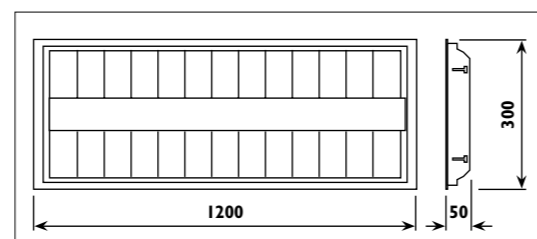

KR44E

Cold steel and aluminium								
Code	Class	IP	QC	Base	Lamp/s	Gear included	Cutout	Colour/s
				Fluorescent tube T5	Max		(mm)	White
KR42E	I	20	31	G5	4 x 14w	•	585 x 585	•
KR44E	I	20	31	G5	2 x 28w	•	1185 x 285	•

Cold steel and aluminium body								
Code	Class	IP	QC	Base	Lamp/s	Gear included	Colour/s	
				Fluorescent tube T8	Max		White body/opal diffuser	
KR30	I	20	31	G13	3 x 18w	•	•	
KR32	I	20	31	G13	3 x 36w	•	•