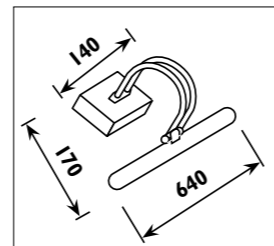

LJN0002ABZ • LJN0002SC