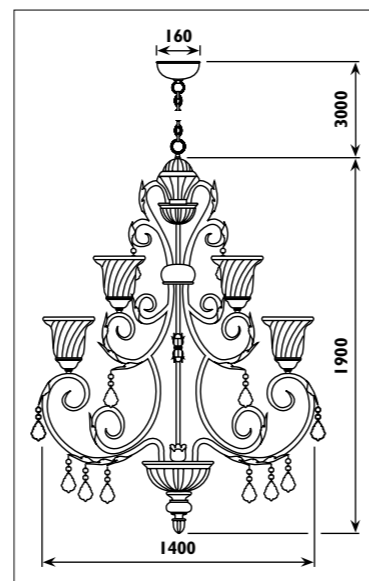

JP075

Metal and polyresin body, alabaster glass shade with crystal drops						
Code	Class	IP	QC	Lamp/s		Colour/s
				Base	Max	
JP074	I	20	21	E27	12 x 60w	•
JP075	I	20	21	E27	21 x 60w	•

Bronze body
Amber glass
Clear crystal