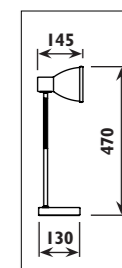

JF419 - TABLE