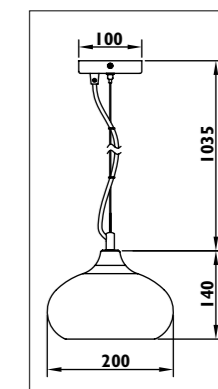

Metal ceiling plate with concrete shade						
Code	Class	IP	QC	Lamp/s		Colour/s
				Base	Max	
						 Sand grey
JC116	I	20	21	E14	40w	•

JC118

Metal ceiling plate with concrete shade							
Code	Class	IP	QC	Lamp/s		Colour/s	
				Base	Max	Grey	Sand grey
JC117	I	20	21	E14	40w	•	
JC118	I	20	21	E14	40w		•
JC119	I	20	21	E14	40w		•