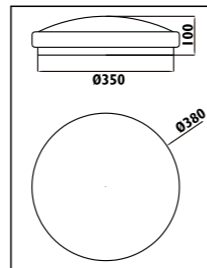

LIM02

Metal body with plastic shade											
Code	Class	IP	QC	Configuration	Lamp/s		Life (hours)	Battery (hours)	Lumen		Colour/s
					LED (4500K) (Factory fitted)	Backup			Normal	Backup	White/silver
LIM01	I	20	21	Backup	6w	3w	35 000	±2-3hrs	420	210	•
LIM02	I	20	21	Backup	10w	5w	35 000	±2-3hrs	700	350	•

Metal body with plastic shade											
Code	Class	IP	QC	Configuration	Lamp/s		Life (hours)	Battery (hours)	Lumen		Colour/s
					LED (4500K) (Factory fitted)	Backup			Normal	Backup	White
LIM01	I	20	21	Backup	6w	3w	35 000	±2-3hrs	420	210	•
LIM02	I	20	21	Backup	10w	5w	35 000	±2-3hrs	700	350	•
LIM03	I	20	21	Backup	20w	6w	35 000	±2-3hrs	1400	420	•