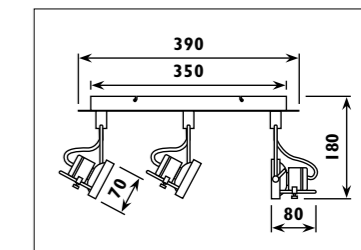

EX33B

Metal body						
Code	Class	IP	QC	Lamp/s		Colour/s
				Base	Max	
EX31	I	20	21	GU10 PAR16	1 x 50w	•
EX32B	I	20	21	GU10 PAR16	2 x 50w	•

Metal body						
Code	Class	IP	QC	Lamp/s		Colour/s
				Base	Max	
EX33B	I	20	21	GU10 PAR16	3 x 50w	•
EX34B	I	20	21	GU10 PAR16	4 x 50w	•