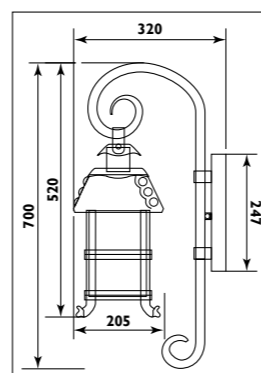

LS0002-SBK