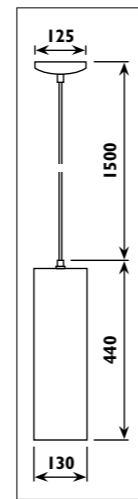

JH166

G 85

JC176W Metal body					JH166 Metal body with acrylic shade				
Code	Class	IP	QC	Lamp/s		Colour/s		White	Chrome body Frosted shade
				Base	Max				
JC176W	I	20	21	E27	28w	•			
JH166	I	20	21	E27	60w				•

JC83 Metal cup with plastic shade					PF63 Metal body with glass shades				
Code	Class	IP	QC	Lamp/s		Colour/s		Satin chrome body White shade	Chrome body White glass
				Base	Max				
JC83	I	20	21	E27	3 x 60w	•			
PF63	I	20	21		G9 8 x 40w				•