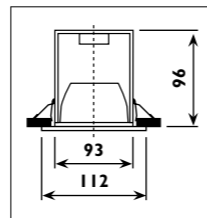

Anti-glare

CB04

Steel body with anodised aluminium reflector									
Code	Class	IP	QC	Lamp/s	Cutout	Clearance	Colour/s	Accessories	
				12v GU5,3 MR16	(mm)	Height (mm)	White body/Silver reflector	Slab box & Slab lid	
				Transformer required				L 4-6	
CB04	III	20	21	50w	•	Ø 100	96	•	•

CB51 Steel body									
CB61 • CB62 Steel and die-cast aluminium body									
Code	Class	IP	QC	Lamp/s	Cutout	Feature/s	Colour/s	Accessories	Options
				12v GU5,3 MR16	(mm)	Outer tilt	Inner tilt	Satin chrome	Satin silver
				Transformer required				Slab box & Slab lid	230v versions
								L 4-6	B 43
CB51	III	20	21	1 x 50w	•	72 x 82		•	•
CB61	III	20	21	1 x 50w	•	115 x 115	90°	45°	
CB62	III	20	21	2 x 50w	•	115 x 220	90°	45°