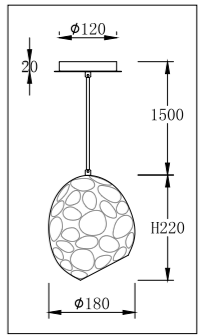

PF0002CH • PF0002RG
PF0002W