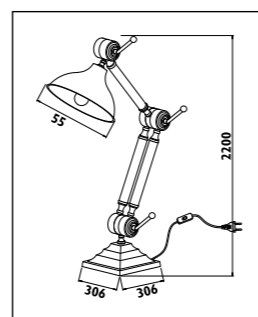

KTM003

Aluminium body						
Code	Class	IP	QC	Lamp		Colour/s
				Base	Max	
KTM001	II	20	21	E27	40w	•
KTM003	II	20	21	E27	40w	•

Metal body									
Code	Class	IP	QC	Lamp		Colour/s			
				Base	Max	Antique bronze	White	Cream	Black
JF413	II	20	21	E14	40w			•	•
JF416	II	20	21	E14	40w	•	•