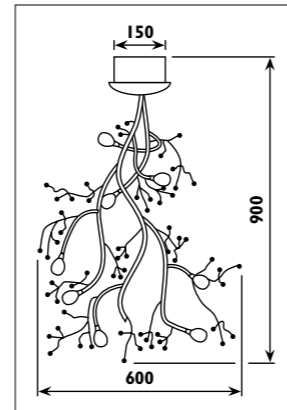

PF81

PF81 • PF82
PF83