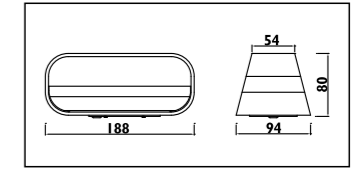

LWL010

Aluminium body							
Code	Class	IP	QC	Lamp/s LED (Factory fitted) 4000K	Lumen 	Colour/s White body Satin silver body	
LWL005	II	20	21	4.5w	300	•	•
LWL006	II	20	21	4.5w	300	•	•
LWL009	II	20	21	4.5w	300	•	•

LWL010 - LWL011 - LWL013 Aluminium body										
LWL004 Metal body										
Code	Class	IP	QC	Lamp/s LED (Factory fitted) 4000K	Lumen 	Colour/s White body Satin silver body Aluminium White				
LWL010	II	20	21	1 x 4.5w	380	•	•			•
LWL011	II	20	21	2 x 4.5w	1000	•	•			•
LWL013	II	20	21	1 x 4.5w	380	•	•			•
LWL004	I	20	21	6 x 1w	480				•	•