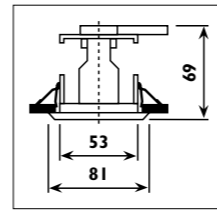

AJ10

Steel body											
Code	Class	IP	QC	Lamp/s 230v GU10 PAR16	Cutout (mm)	Feature/s Tilt	Colour/s				Accessories
											 Slab box & Slab lid
AJ10	I	20	21	50w	Ø 65		.	.	.	.	.
AK10	I	20	21	50w	Ø 74	18°	.	.	.	.	.

Die-cast aluminium body with twist off ring												
Code	Class	IP	QC	Lamp/s 230v GU10 PAR16	Cutout (mm)	Feature/s Tilt	Colour/s				Options 12v versions	Accessories
											 CB18	 Slab box & Slab lid
AJ20	I	20	22	50w	Ø 70		.	.	.	.	CB18	.
AK20	I	20	22	50w	Ø 85	18°	.	.	.	.	CC10	.