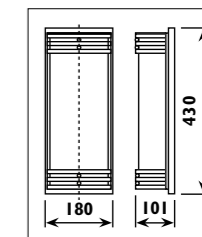

JN28

Metal body with frosted glass shade							
Code	Class	IP	QC	Lamp/s		Colour/s	
				Base	Max	Chrome knobs White glass	Brass knobs White glass
JD24	I	20	22	E14	2 x 40w	•	•
JD25	I	20	22	E14	3 x 40w	•	

JN28 Metal body with frosted glass shade							
JR10 Metal body with opal glass shade							
Code	Class	IP	QC	Lamp/s		Colour/s	
				Base	Max	Chrome body White glass	Satin chrome body White glass
JN28	I	20	22	E14	2 x 60w		•
JR10	I	20	22	E14	1 x 60w	•