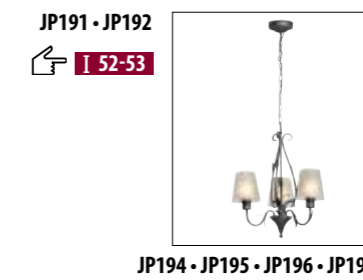

JJ46

↗ JP070 • JP071

↗ I 32-33

JP072 • JP073 • JP074 • JP075

JP071 / REAL

JP070

JP071

Metal and polyresin body, alabaster glass shade with crystal drops						
Code	Class	IP	QC	Lamp/s		Colour/s
				Base	Max	
						 Bronze body Amber glass Clear crystal
JP070	I	20	21	E27	1 x 60w	•
JP071	I	20	21	E27	2 x 60w	•