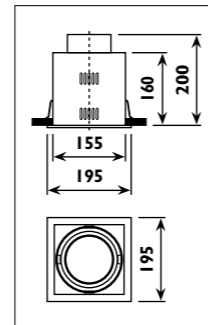

BK61

Steel body												
Code	Class	IP	QC	HID lamp/s 230v G12		Gear Required	Cutout (mm)	Feature/s Outer tilt Inner tilt Beam angle*			Colour/s Satin silver White	
BK61	I	20	31	1 x 35w	1 x 70w	•	170 x 175	17°	30°	24°	•	
BK62	I	20	31	2 x 35w	2 x 70w	•	170 x 315	17°	30°	24°	•	•

* Optional beam angle available on request

Steel body											
Code	Class	IP	QC	Lamp/s 			Cutout (mm)	Colour/s Chrome Satin chrome White			
AA10	I	20	21	40w	230v E14 R50	230v E27 R63	230v E27 R80	Ø 65	•	•	•