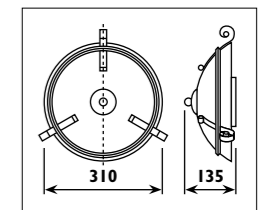

JE41

Metal body with alabaster glass shade							
Code	Class	IP	QC	Lamp/s		Colour/s	
				Base	Max	Antique bronze body Alabaster glass	•
JE41	I	20	21	E27	2 x 60w	•	•