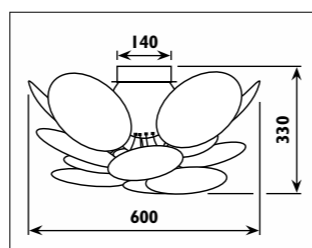

PF65

Metal body with glass shades						
Code	Class	IP	QC	Lamp/s		Colour/s
				Base	Max	
						 Chrome body White glass
PF65	I	20	21	G9	6 x 40w	•