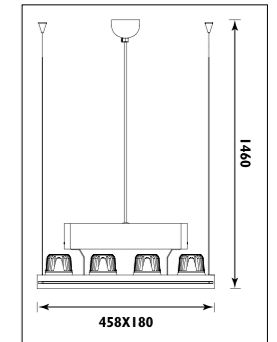

LGX05RHX-SSNW
LGX05RHX-WNW

Die-cast aluminium body							
Code	Class	IP	QC	Lamp/s LED Factory fitted 4000K	Lumen 	Colour/s Satin silver White	
LGX04SX-SSNW	II	20	21	4 x 10w	3260	•	
LGX04SX-WNW	II	20	21	4 x 10w	3260		•
LGX04RHX-SSNW	II	20	21	4 x 10w	3260	•	
LGX04RHX-WNW	II	20	21	4 x 10w	3260		•
LGX05RHX-SSNW	II	20	21	4 x 10w	3260	•	
LGX05RHX-WNW	II	20	21	4 x 10w	3260		•

Die-cast aluminium body							
Code	Class	IP	QC	Lamp/s LED Factory fitted 4000K	Lumen 	Colour/s Satin silver White	
LGX05RHX-SSNW	II	20	21	4 x 10w	3260	•	
LGX05RHX-WNW	II	20	21	4 x 10w	3260		•