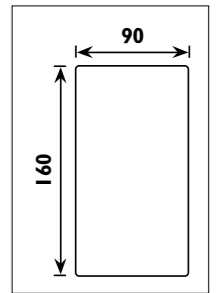

PRT0013-B • PRT0014-B
PRT0015-W • PRT0016-W