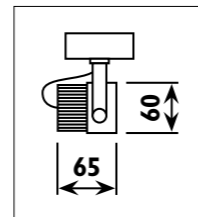

LSL010

BJ13 Die-cast aluminium body												
LSL010 Metal body and aluminium shade												
Code	Class	IP	QC	Lamp/s		Feature/s	Lumen	Colour/s				
				LED (Factory fitted) 3000K	4000K			Dimmable	Beam angle		Black	White
BJ13	I	20	22	13w		24°	1100	•				
LSL010	I	20	22		7w		700		•			

Aluminium body with plastic gear box and PC reflector										
Code	Class	IP	QC	CRI	Lamp/s		Lumen	Colour/s		
					LED (Factory fitted) 4000K			Black	White	Silver
LTS007	II	20	22	>80	12w		700	•	•	•
LTS005	II	20	22	>80	12w		700	•	•	•