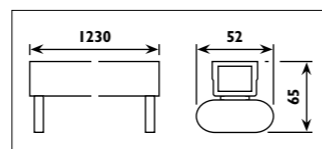

KKA24

One side powered T8 LED tube (wired for LED tubes only)							
Code	Class	IP	QC	Voltage	Base	Colour/s	Box Qty
						White	
KKA22	I	20	31	230	G13	•	9
KKA24	I	20	31	230	G13	•	9
KKA25	I	20	31	230	G13	•	9

EMPTY BODIES ONLY.

Steel and plastic body														
Code	Class	IP	QC	Lamp/s				Cutout (mm)	Feature/s				Switch control Included (Surface mount) (mm)	Colour/s White
				Base	Max	Light	Heat		Extractor fan	Extractor fan air flow				
JX31	I	20	14	1 x 60w	4 x 275w	Softtone	R125	As per template supplied	•	•	•	140m³/h	85 x 85	•
JX30	I	20	14	1 x 40w	2 x 275w	Gen	R125	As per template supplied	•	•	•	70m³/h	85 x 85	•