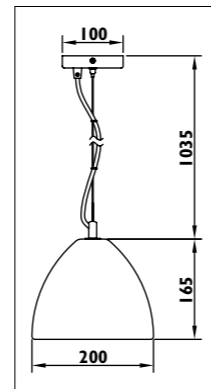

JC105

Metal ceiling plate with concrete shade						
Code	Class	IP	QC	Lamp/s		Colour/s
				Base	Max	
JC105	I	20	21	E14	40w	•