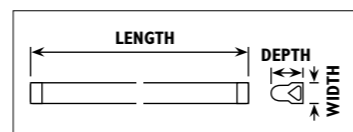

KD33

KD33

KD34

Aluminium and plastic body with 125mm power cord												
Code	Class	IP	QC	Lamp/s		Ballast		Dimensions			Colour/s	Accessories
				Base	Max	Included	Not dimmable	Length	Depth	Width		
KD33	I	20	21	T5	28w	•	•	1172	37	24	•	•
KD34	I	20	21	T5	35w	•	•	1472	37	24	•	•

Metal and rippled glass body										
Code	Class	IP	QC	Lamp/s		Colour/s				
				Base	Max	Silver/chrome	Orange/chrome			
JH50	I	20	21	G9	50w	•	•