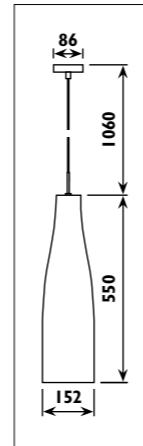

PB13

PB13 Metal body with frosted or opal glass shade.							
PB20 Metal body with glass shade							
Code	Class	IP	QC	Lamp/s		Colour/s	
				Base	Max	Satin chrome body Frosted white glass	Chrome body White shade
PB13	I	20	21	E27	60w	•	
PB20	I	20	20	E27	60w		•

Metal body						
Code	Class	IP	QC	Lamp/s		Colour/s
				Base	Max	
JC177W	I	20	21	E27	28w	•
JC178W	I	20	21	E27	28w	•