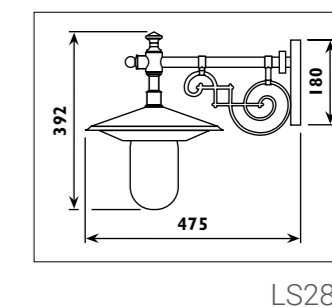

Die-cast aluminium body with opal plastic lens						
Code	Class	IP	QC	Lamp/s		Colour/s
				Base	Max	
LS600	I	44	22	E27	60w	• Black

LS284 Die-cast aluminium body with glass lens						
LS0013BL Steel body with opal glass diffuser						
Code	Class	IP	QC	Lamp/s		Colour/s
				Base	Max	
LS284	I	44	22	E27	100w	•
LS0013BL	I	44	21	E27	60w	•