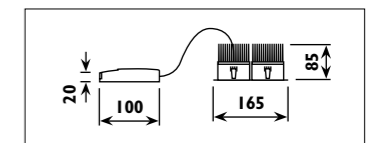

LDL029

Die-cast aluminium body							
Code	Class	IP	QC	Lamp/s LED (Factory fitted) 3500K	Cutout (mm)	Lumen 	Colour/s White
LDL026	II	20	22	1 x 10w	Ø 85 x 70	609	•
LDL027	II	20	22	2 x 10w	Ø 145 x 85	1654	•

Die-cast aluminium body							
Code	Class	IP	QC	Lamp/s LED (Factory fitted) 3500K	Cutout (mm)	Lumen 	Colour/s White
LDL028	II	20	22	3 x 10w	Ø 225 x 85	2491	•
LDL029	II	20	22	4 x 10w	Ø 155 x 150	3245	•