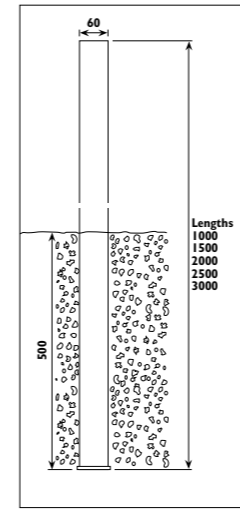

PS60 P planting