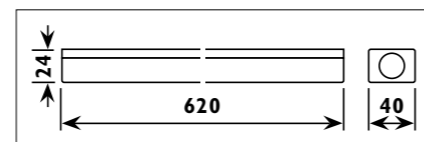

KKA0001 • KKA0004