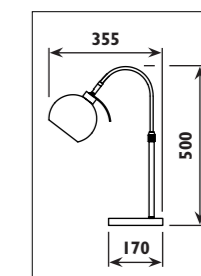

Steel body with pulley						
Code	Class	IP	QC	Lamp		Colour/s
				Base	Max	
KTM006	II	20	21	E27	40w	.

JF411

Metal body with marble base						
Code	Class	IP	QC	Lamp		Colour/s
				Base	Max	
JF411	II	20	21	E14	40w	.
JF412	II	20	21		E27	40w