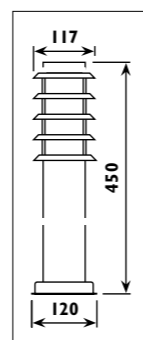

LS453

LS450 - LS453
K 57