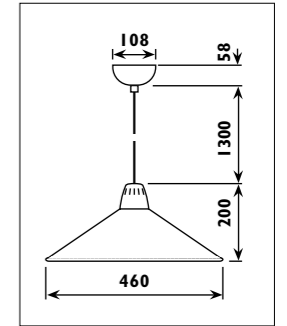

JC08

Metal body						
Code	Class	IP	QC	Lamp/s		Colour/s
				Base	Max	
JC06	II	20	21		60w	•
JC07	II	20	11		60w	•

Metal body						
Code	Class	IP	QC	Lamp/s		Colour/s
				Base	Max	
JC08	II	20	21		60w	•
JC52	II	20	21		60w	•