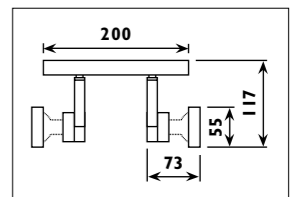

EX62

Metal body						
Code	Class	IP	QC	Lamp/s		Colour/s
				Base	Max	
EX51	I	20	21	GU10 PAR16	1 x 50w	•
EX52	I	20	21	GU10 PAR16	2 x 50w	•
EX53	I	20	21	GU10 PAR16	3 x 50w	•
EX54	I	20	21	GU10 PAR16	4 x 50w	•

Aluminium body						
Code	Class	IP	QC	Lamp/s		Colour/s
				Base	Max	
EX61	I	20	22	GU10 PAR16	1 x 50w	•
EX62	I	20	22	GU10 PAR16	2 x 50w	•
EX63	I	20	22	GU10 PAR16	3 x 50w	•