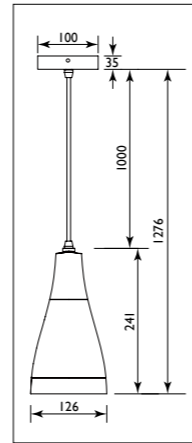

LHB0001ALBL