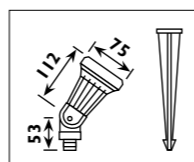

LS750

Die-cast aluminium body, plastic spike with glass lens										
Code	Class	IP	QC	Lamp/s			Transformer required	Colour/s		Accessories
				Base	Max			Black	Green	
				230v open dichroic	12v open dichroic					LSBOX2 Junction box K 132
LS750	III	54	22		GU5,3 MR16	50w	•	•		•
LS751	I	54	22	GU10 PAR16		50w		•	•	

Plastic body and spike with glass lens						
Code	Class	IP	QC	Lamp/s		Colour/s
				Base	Max	
				230v open aluminium		Black
LS751P	II	54	24	GU10 PAR16	35w	•