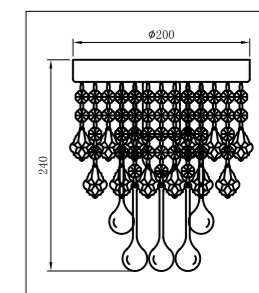

JY0017

Metal body with crystal droplets						
Code	Class	IP	QC	Lamp/s		Colour/s
				Base	Max	
						 Chrome/clear
JY0015	I	20	24	G9	3 x 40w	•
JY0016	I	20	24	G9	4 x 40w	•
JY0017	I	20	24	E27	1 x 60w	•