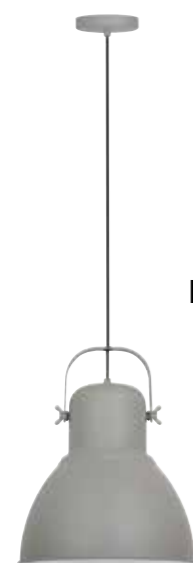

PF0012GY

Metal body							
Code	Class	IP	QC	Lamp/s		Colour/s	
				Base	Max	White	Grey
PF0012WH	I	20	21	E27	40w	•	
PF0012GY	I	20	21	E27	40w		•

Metal body								
Code	Class	IP	QC	Lamp/s		Colour/s		
				Base	Max	White/ Satin nickel	Grey/ copper	Green/ copper
PF0013WH	I	20	21	E27	40w	•		
PF0013GY	I	20	21	E27	40w		•	
PF0013GR	I	20	21	E27	40w			•