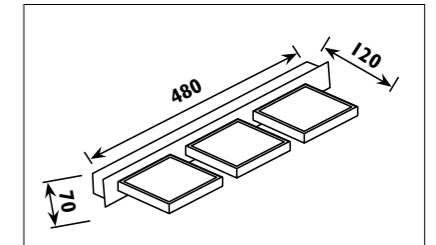

LJN0003

Metal body						
Code	Class	IP	QC	Lamp/s LED Factory fitted (4000K)	Lumen 	Colour/s Antique bronze Satin chrome
LJN0001ABZ	I	20	21	9w	450	•
LJN0001SC	I	20	21	9w	450	•
LJN0002ABZ	I	20	21	14w	600	•
LJN0002SC	I	20	21	14w	600	•

Metal body with frosted acrylic lens						
Code	Class	IP	QC	Lamp/s LED Factory fitted (4000K)	Lumen 	Colour/s Aluminium body/ frosted lens
LJN0003	I	44	21	9w	360	•
LJN0004	I	44	21	12w	480	•