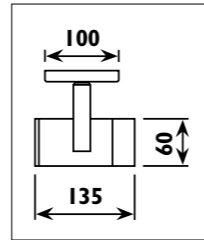

BJ13

BJ13 Die-cast aluminium body												
LSL010 Metal body and aluminium shade												
Code	Class	IP	QC	Lamp/s		Feature/s	Lumen	Colour/s				
				LED (Factory fitted) 3000K	4000K			Dimmable	Beam angle		Black	White
BJ13	I	20	22	13w		24°	1100	•				
LSL010	I	20	22		7w		700		•			

Aluminium body with plastic gear box and PC reflector										
Code	Class	IP	QC	CRI	Lamp/s		Lumen	Colour/s		
					LED (Factory fitted) 4000K			Black	White	Silver
LTS007	II	20	22	>80	12w		700	•	•	•
LTS005	II	20	22	>80	12w		700	•	•	•