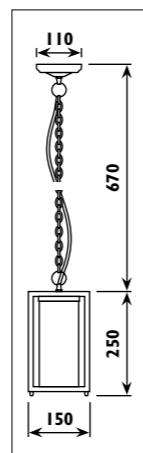

LS792

Die-cast aluminium body and glass shade						
Code	Class	IP	QC	Lamp/s		Colour/s
				Base	Max	
LS792	I	44	22	E27	60w	• Black