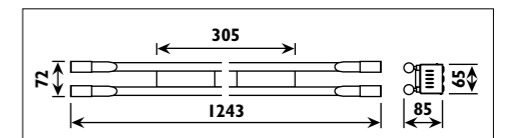

KE03

Metal body							
Code	Class	IP	QC	Base Fluorescent tube T8	Lamp/s Max	Ballast included (electronic)	Colour/s Satin chrome
KE01	I	20	21	G13	4ft 2 x 36w	•	•
KE02	I	20	21	G13	2ft 2 x 18w	•	•

Metal body								
Code	Class	IP	QC	Base Fluorescent tube T5	Lamp/s Max	Ballast included (electronic)	Ballast not dimmable	Colour/s Chrome Satin chrome body
KE03	I	20	31	G5	2 x 54w	•	•	•