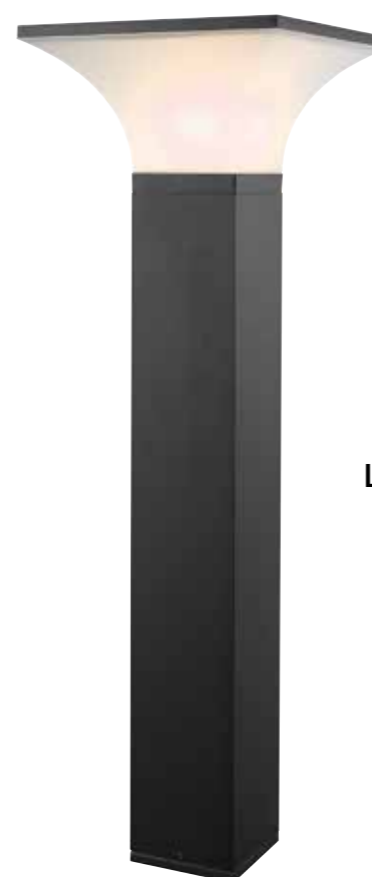

LS450 - LS453
K 57

LS591 / LENNOX

Stainless steel body with plastic lens						
Code	Class	IP	QC	Lamp/s		Colour/s
				Base ESL	Max	
LS453	I	44	22	E27	40w	•
LS450	I	44	22	E27	40w	•

Die-cast aluminium body with PC shade						
Code	Class	IP	QC	Lamp/s		Colour/s
				Base CFL	Max	
LS591	I	44	22	E27	18w	•