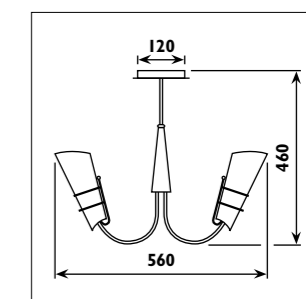

JH102 / SCROLL

F 25

JH100 • JH101

JH102

Metal body with crackle glass shade						
Code	Class	IP	QC	Lamp/s		Colour/s
				Base	Max	
JH102	I	20	21	E14	3 x 60w	•

JH103 / SCROLL

JH103

JH103 - JH104
F 25