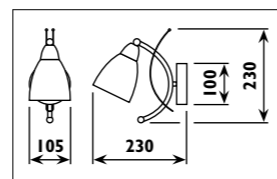

JP435

JH78 - JH79

I 26-27