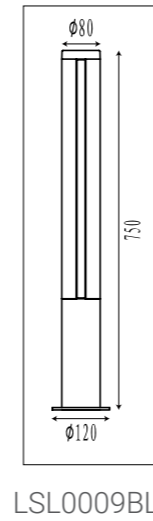

LSL0009BL

Aluminium + PC						
Code	Class	IP	QC	Lamp/s LED (Factory fitted) 4000K	Lumen 	Colour/s Black
LSL0009BL	I	54	21	11.5w	535	•
LSL0010BL	I	54	21	30w	1600	•

LGL0002AL Plastic body and aluminium cover with plastic housing						
LGL0003BL Plastic body and stainless steel cover with PC housing						
Code	Class	IP	QC	Lamp/s LED (Factory fitted) 4000K	Lumen 	Colour/s Aluminium Black
LGL0002AL	II	65	21	1.8w	60	•
LGL0003BL	II	65	21	2w	30	•