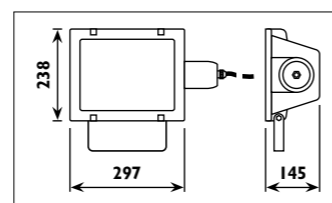

LS177

DMC plastic body, anodised aluminium reflector with glass lens							
Code	Class	IP	QC	Lamp/s Base	Max	Colour/s	
				ESL			Black
LS176	II	65	33	E40	85w	•	
LS177	II	65	33	E27	45w	•	
LS178	II	65	33	E27	32w	•	

Die-cast aluminium body, anodised aluminium reflector with glass lens							
Code	Class	IP	QC	Lamp/s Base	Max	Colour/s	
				Halogen QI 78mm			
LS108	I	65	22	Rx7s	1 x 150w	•	•