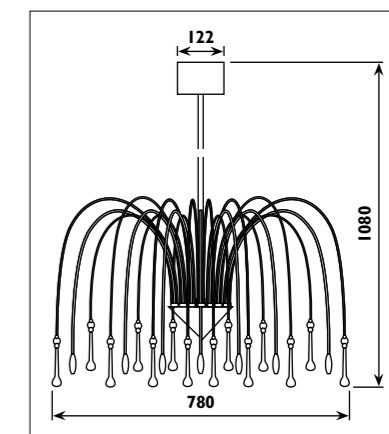

PF42

Metal body with crystal trim						
Code	Class	IP	QC	Lamp/s		Colour/s
				Base	Max	
JP171	I	20	31	E14	6 x 40w	•
JP172	I	20	31	E14	8 x 40w	•

Metal body with glass teardrop beads						
Code	Class	IP	QC	Lamp/s		Colour/s
				Base	Max	
PF42	I	20	21	G4	14 x 10w	•