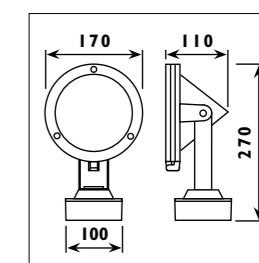

LS108

DMC plastic body, anodised aluminium reflector with glass lens							
Code	Class	IP	QC	Lamp/s Base	Max	Colour/s	
				ESL			Black
LS176	II	65	33	E40	85w	•	
LS177	II	65	33	E27	45w	•	
LS178	II	65	33	E27	32w	•	

Die-cast aluminium body, anodised aluminium reflector with glass lens							
Code	Class	IP	QC	Lamp/s Base	Max	Colour/s	
				Halogen QI 78mm			
LS108	I	65	22	Rx7s	1 x 150w	•	•