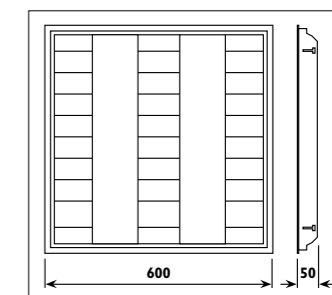

KR40E

Cold steel and aluminium body							
Code	Class	IP	QC	Base Fluorescent tube T8	Lamp/s Max	Gear included	Colour/s White body Aluminium reflector
KR20	I	20	31	3 x 18w	G13	•	•
KR22	I	20	31	3 x 36w	G13	•	•

Cold steel and aluminium body							
Code	Class	IP	QC	Base Fluorescent tube T5	Lamp/s Max	Gear included	Colour/s White body Aluminium reflector
KR40E	I	20	31	3 x 14w	G5	•	•
KR46E	I	20	31	3 x 28w	G5	•	•