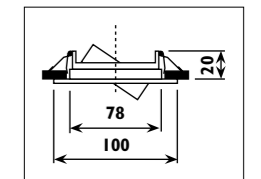

CC51

CB15 Steel body														
CB24 Steel body, die-cast aluminium ring and heat sink														
Code	Class	IP	QC	Lamp/s	Transformer required	Cutout (mm)	Clearance Height (mm)	Black	Chrome	Gold	Gunmetal	Satin chrome	White	Accessories
				12v GU5,3 MR16										Conversion bracket B 56, Slab box & Slab lid L 4-6
CB15	III	20	21	50w	•	Ø 60	68	•	•	•	•	•	•	HG11
CB24	III	20	32	50w	•	Ø 98	98							

Steel body																
Code	Class	IP	QC	Lamp/s	Transformer required	Cutout (mm)	Clearance Height (mm)	Tilt	Rotate	Chrome	Gold	Gunmetal	Satin chrome	Black	White	Accessories
				12v GU5,3 MR16												Slab box & Slab lid L 4-6, Conversion bracket B 56
CD21	III	20	21	50w	•	Ø 80	48	30°	340°	•	•	•	•	•	•	HG11
CC51	III	20	21	50w	•	Ø 85	65	18°		•	•	•	•	•	•	HG11