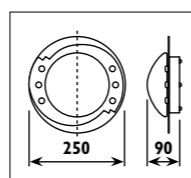

JG60

Metal body with frosted glass shade								
Code	Class	IP	QC	Lamp/s			Colour/s	
				Q1 78mm	Base	Max	Satin chrome body White glass	Chrome/ Satin chrome body Alabaster glass
JG40	I	20	21	R7s		150w	•	
JG60	I	20	21		E14	1 x 40w		•
JG61	I	20	21		E27	2 x 60w		•

JD10 Metal body with frosted glass shade								
JG56 Metal body with patterned frosted glass shade								
Code	Class	IP	QC	Lamp/s			Colour/s	
				Base	Max	Satin chrome body Frosted glass		
JD10	I	20	21		E14	1 x 60w		•
JG56	I	20	21	E27		3 x 60w		•