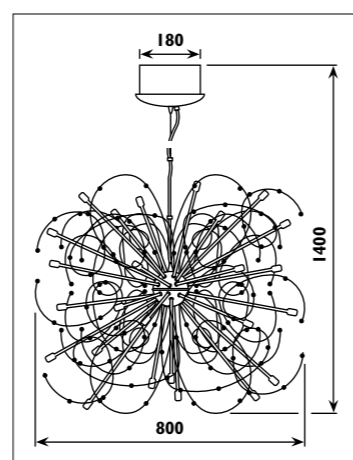

Metal body with glass teardrop beads						
Code	Class	IP	QC	Lamp/s		Colour/s
				Base	Max	
PF42	I	20	21	G4	14 x 10w	•

PF33 / ENERGY

PF33

PF71 / HELIX

PF71

PF34 / ENERGY

PF34

PF72 / HELIX