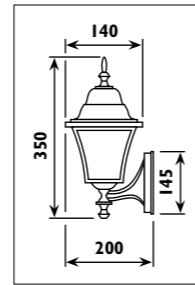

LSL272

Die-cast aluminium body with frosted glass lens							
Code	Class	IP	QC	Lamp/s	Lumen	Colour/s	
				LED (Factory fitted) 3500K	380	Black	Off white
LSL272	I	43	22	6w	380	•	•
LSL273	I	43	22	6w	380	•	•

Stainless steel + opal PC						
Code	Class	IP	QC	Lamp/s	Lumen	Colour/s
				LED (Factory fitted) 4000K	370	Stainless steel
LSL0007SST	I	44	21	10w	370	•
LSL0008SST	I	44	21	10w	370	•