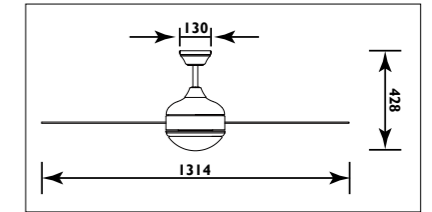

80W Motor

52W Motor

JX0004RB

60W Motor

60W Motor

Wooden body with wooden blades						
Code	Class	IP	QC	Feature/s		Colour/s
				3 Speed	Adjusts for sloped ceiling	Antique brown body Dark wood blades
JX04	I	20	21	•	•	•
JX05	I	20	21	•	•	•

Metal body with wooden blades										
Code	Class	IP	QC	Lamp/s		Feature/s		Remote control (included)	Colour/s	
				Base	Max	3 Speed	Adjusts for sloped ceiling		Chrome	Satin nickel
JX0004RB	I	20	21	E27	2 x 60w	•	•	•	•	•
JX0005SN	I	20	21	E27	2 x 60w	•	•	•	•	•