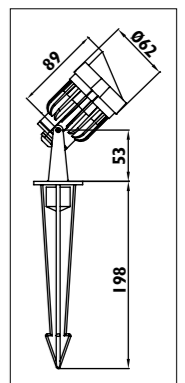

LSL751

LSP0001BL • LSP0002BL Die-cast aluminium body, plastic spike with glass lens							
LSL751 Die-cast aluminium body, plastic spike with glass lens							
Code	Class	IP	QC	Lamp/s LED (Factory fitted)	Lumen 	Colour/s Black	
				3000K 3500K 5000K			
LSP0001BL	I	65	21		7w	500	•
LSP0002BL	I	65	21	7w		500	•
LSL751	I	65	22	5.7w		280	•