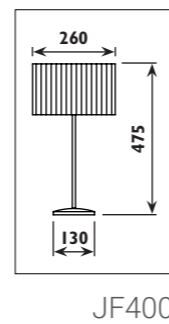

Metal body with fabric shade							
Code	Class	IP	QC	Lamp/s		Max	Colour/s
				Base	Max		
JF401	II	20	21			60w	•
JF400	II	20	21	E14		40w	•

JF015 Metal body with glass shade									
JF383 Metal base with fabric shade									
Code	Class	IP	QC	Lamp/s		Colour/s			
				Base	Max				
JF015	II	20	21	E14	40w	•	•		
JF383	II	20	11		40w			•	•