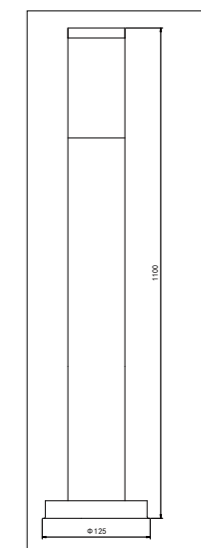

LS0017SST

LS0016
LS0017
K 58

Stainless steel + opal PC						
Code	Class	IP	QC	Lamp/s		Colour/s
				Base	Max	
LS0016SST	I	44	21	E27	60w	• Stainless steel
LS0017SST	I	44	21	E27	60w	• Stainless steel