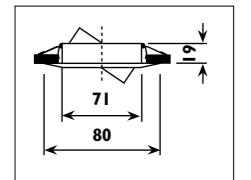

ICC21

Steel body												
Code	Class	IP	QC	Lamp/s		Transformer required (for 12v)	Cutout (mm)	Colour/s		Accessories		
				12v GU5,3 MR16	230v GU10 PAR16			Satin chrome	White	Lampholder	Conversion bracket	Slab box & Slab lid
ICB15	III	20	21	50w	50w	•	Ø 60	•	•	HH900 • HH901	HG11	•
ICC51	III	20	21	50w	50w	•	Ø 85	•	•	HH900 • HH901	HG11	•

Die-cast aluminium body												
Code	Class	IP	QC	Lamp/s		Transformer required (for 12v)	Cutout (mm)	Colour/s		Accessories		
				12v GU5,3 MR16	230v GU10 PAR16			Satin chrome	White	Lampholder	Conversion bracket	Slab box & Slab lid
ICB17	III	20	21	50w	50w	•	Ø 62	•	•	HH900 • HH901	HG11	•
ICC21	III	20	21	50w	50w	•	Ø 75	•	•	HH900 • HH901	HG11	•