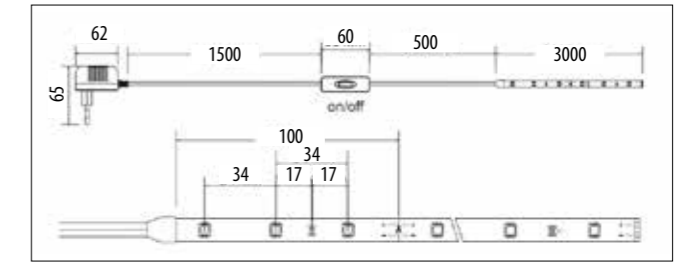

Code	Length (m)	Power cord : Required (IP65) LN356
LN353	1	•
LN354	2	•
LN355	5	•

Controls and accessories are sold separately

Related products
LN353
LN354
LN355

LN353 • LN354 • LN355 Flexible 230v LED 2wire rope light. Power cord sold separately						
LN356 230v LED strip light power cord. (Strip light sold separately)						
Code	Class	IP	Lamp/s LED (factory fitted)	Lumen 	Roll Length	Life (hours)
LN353	II	65	5w (4200K)	400	1m	25 000
LN354	II	65	10w (4200K)	800	2m	25 000
LN355	II	65	24w (4200K)	2000	5m	25 000
LN356	II	65			0.5m	

LN346

Flexible PCB board with adhesive mounting strip and SMD LEDs									
Code	Class	IP	Lamp/s		Driver included (not dimmable)	Roll		Lumen 	Life (hours)
			 LED (factory fitted)			Length	Cutting intervals		
LN346	II	65	5.4w (4000K)	3000K	•	3m		380	25000
LN347	II	65	RGB		•	3m			25000
LN1756	III	65	20	72w		5m	100mm	600