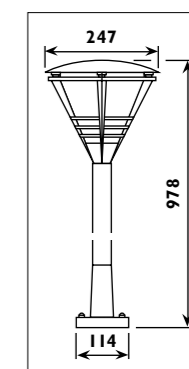

LS602

Stainless steel body with clear glass lens						
Code	Class	IP	QC	Lamp/s		Colour/s
				Base	Max	
LS462	I	44	22		60w	 Stainless steel

Die-cast aluminium body with opal plastic lens						
Code	Class	IP	QC	Lamp/s		Colour/s
				Base	Max	
LS602	I	44	22		60w	 Black