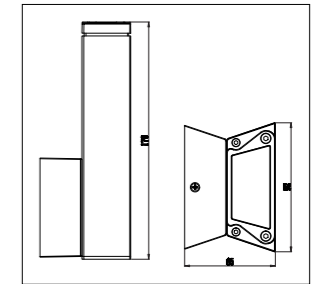

LWL015

LWL015

LS1891 Stainless steel body								
LS1893 Die-cast aluminium body								
Code	Class	IP	QC	Lamp/s LED (Factory fitted) 4000K	Feature/s Light direction	Lumen 	Colour/s Stainless steel/black Dark grey	
LS1891	I	54	21	24w	2-way	1240	•	•
LS1893	I	54	21	18.5w	2-way	1360	•	•

LWL014 - LWL015 Die-cast aluminium body									
LS1701 Aluminium body									
Code	Class	IP	QC	Lamp/s LED (Factory fitted) 3000K | 4000K	Feature/s Light direction	Lumen 	Colour/s White Dark grey		
LWL014	I	54	22	7w	2-way	412	•	•	•
LWL015	I	54	22	3w	1-way	168	•	•	•
LS1701	I	54	22	7w		357			•