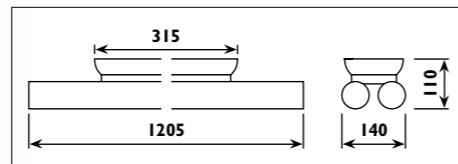

KE81

Plastic body with glass cover						
Code	Class	IP	QC	Base Fluorescent tube T5	Lamp/s Max	Colour/s Chrome
KE80	I	20	21	G5	2 x 24w	•
KE81	I	20	21	G5	2 x 54w	•