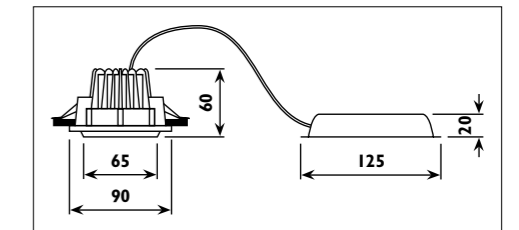

Zinc alloy and PC						
Code	Class	Lamp/s LED (Factory fitted) 4000K	Cutout (mm)	Feature/s Beam angle	Lumen 	Colour/s Satin silver
LN352-3	II	3x1.5w	Ø 55	90°	360-390	•
LN353-3	II	3x1.5w	Ø 55	90°	360-390	•

LDL001/A

Die-cast aluminium body										
Code	Class	IP	QC	Lamp/s		Cutout (mm)	Feature/s Tilt	Lumen 	Colour/s	
				 LED (Factory fitted) 3000K	 Dimmable 3500K				 Satin silver	 White
LDL001	II	20	22		6.5w	•	Ø 80	352.40	•	•
LDL001/A	III	20	21	6.5w	6.5w	•	Ø 82	298.1		•
LDL002	II	20	22		15w	•	Ø 150	750.80	•	•
LDL025	II	20	22		25w	•	Ø 175	1473.7	•	•