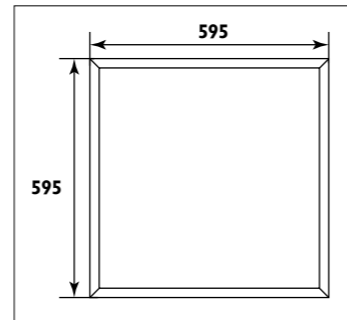

LPL001 • LPL001A