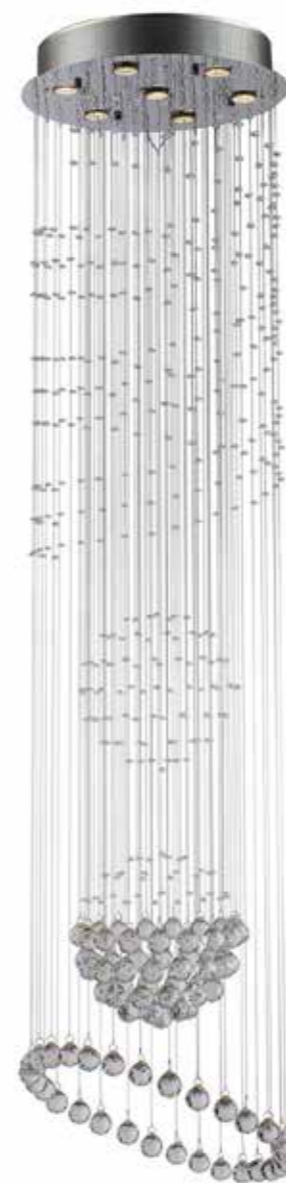

PF77

Metal body with clear crystals						
Code	Class	IP	QC	Lamp/s		Colour/s
				Base	Max	
PF76	I	20	20		7 x 50w	 Chrome body/ Clear crystals

Metal body with clear crystals						
Code	Class	IP	QC	Lamp/s		Colour/s
				Base	Max	
PF77	I	20	20		7 x 50w	 Chrome body/ Clear crystals