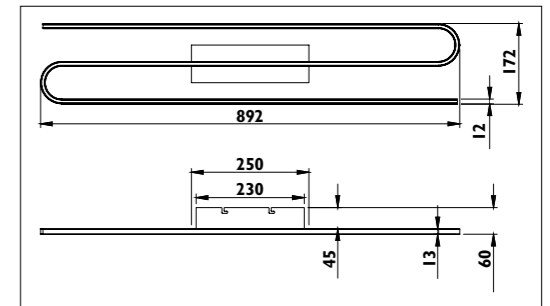

H 5

LPN030
LPN031
F 4

LPN027 Aluminium and silicone body						
LPN030 - LPN031 Aluminium and acrylic body						
Code	Class	IP	QC	Lamp/s LED (Factory fitted) 4000K	Lumen 	Colour/s White
LPN027	I	20	21	48w	3000	•
LPN030	I	20	21	30w	2400	•
LPN031	I	20	21	51w	3900	•

LKE0001CH

Iron and aluminium + PC							
Code	Class	IP	QC	Lamp/s LED (Factory fitted) 5000K	Lumen 	Colour/s Satin nickel Chrome	
LKE0001CH	II	20	21	40w	1680	•	•
LKE0002SN	II	20	21	20w	1300	•	•