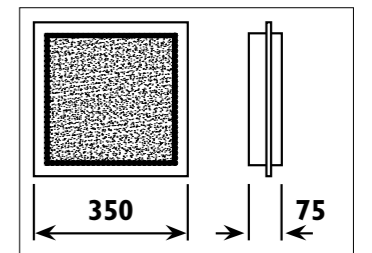

JY0014

JY0009 Metal and glass body with clear crystal						
JY0010 - JY0011 Glass body with clear crystal						
Code	Class	IP	QC	Lamp/s LED (Factory fitted) 4000K	Lumen 	Colour/s Chrome/ clear
JY0009	I	20	21	18w	1440	•
JY0010	I	20	21	18w	1440	•
JY0011	I	20	21	18w	1440	•

JY0012 Metal and glass body with clear crystal						
JY0013 - JY0014 Glass body with clear crystal						
Code	Class	IP	QC	Lamp/s LED (Factory fitted) 4000K	Lumen 	Colour/s Chrome/ clear
JY0012	I	20	21	18w	1440	•
JY0013	I	20	21	18w	1440	•
JY0014	I	20	21	18w	1440	•