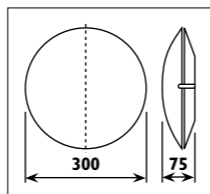

JD12

Metal body with patterned frosted glass shade						
Code	Class	IP	QC	Lamp/s		Colour/s
				Base	Max	
JD12	I	20	21	E27	1 x 60w	•
JD13	I	20	21	E27	2 x 60w	•

Metal body with frosted glass shade						
Code	Class	IP	QC	Lamp/s		Colour/s
				Base	Max	
JD16	I	20	21	E27	1 x 60w	•
JD17	I	20	21	E27	2 x 60w	•