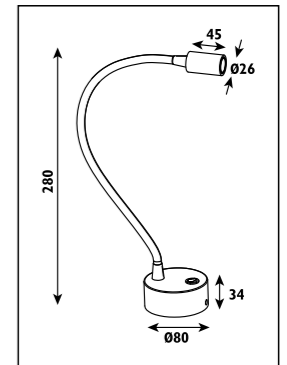

JF371

JY003 Rectangle patterned glass shade with crystals							
JN0001 Metal and glass body with clear crystal							
Code	Class	IP	QC	Lamp/s	Lumen	Colour/s	
				LED (Factory fitted) 4000K		Chrome/white glass	Chrome/clear
JY003	I	20	21	11w	540	•	•
JN0001	I	20	21	18w	1440		•

Aluminium and plated body								
Code	Class	IP	QC	Lamp/s	Feature/s	Lumen	Colour/s	
				LED (Factory fitted) 4000K	Beam angle		Black	Aluminium
JF369	II	20	21	3w	36°	158	•	•
JF371	II	20	21	5w	36°	347	•	•