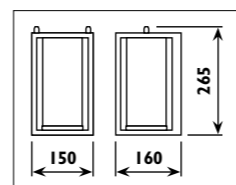

LS790

LS590 Die-cast aluminium body with PC shade							
LS790 Die-cast aluminium body and glass shade							
Code	Class	IP	QC	Lamp/s		Colour/s	
				Base	Max	Black	Dark grey body Opal diffuser
LS590	I	44	22	E27	18w		•
LS790	I	44	22	E27	60w	•	

Die-cast aluminium body with PC shade							
Code	Class	IP	QC	Lamp/s		Colour/s	Coastal use
				Base	Max		
LS911	I	54	23	E27	60w	Black	• Except high corrosion or accidic areas. 3 year warranty against corrosion.