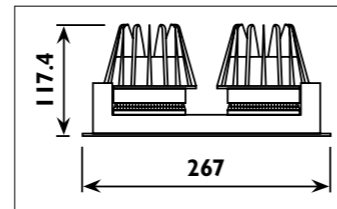

LDL056/2

Aluminium body								
Code	Class	IP	QC	Lamp/s	Lumen	Colour/s		
				LED (Factory fitted) 4000K	Dimmable		Satin silver/black	White
LDL056/2	II	20	21	2 x 25.5w	2900	•	•	
LDL056/2	II	20	21	2 x 25.5w	2900	•	•	•
LDL057/3	II	20	21	3 x 25.5w	3100	•	•	

Die-cast aluminium and iron							
Code	Class	IP	QC	Lamp/s	Cutout (mm)	Lumen	Colour/s
				LED (Factory fitted) 4000K			Black body/white frame
PRT0029	II	20	24	2 x 30w	320 x 160	4900	•
PRT0030	II	20	24	2 x 25w	256 x 120	3400	•