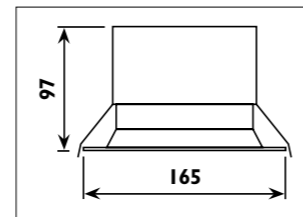

LDL065-1 • LDL065