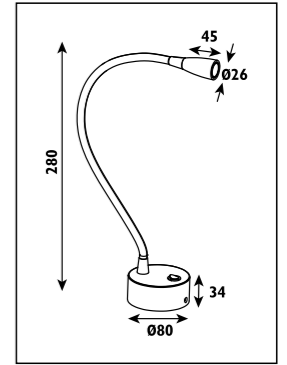

JF369

JY003 Rectangle patterned glass shade with crystals							
JN0001 Metal and glass body with clear crystal							
Code	Class	IP	QC	Lamp/s	Lumen	Colour/s	
				LED (Factory fitted) 4000K		Chrome/white glass	Chrome/clear
JY003	I	20	21	11w	540	•	•
JN0001	I	20	21	18w	1440		•

Aluminium and plated body								
Code	Class	IP	QC	Lamp/s	Feature/s	Lumen	Colour/s	
				LED (Factory fitted) 4000K	Beam angle		Black	Aluminium
JF369	II	20	21	3w	36°	158	•	•
JF371	II	20	21	5w	36°	347	•	•