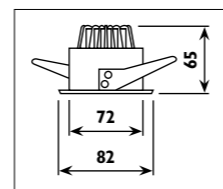

LDL017

Die-cast aluminium body								
Code	Class	IP	QC	Lamp/s LED (Factory fitted) 3500K 6400K	Cutout (mm)	Lumen	Colour/s White	
LDL007	I	20	21	36w	Ø 173	3961.1	.	
LDL017	II	44	22	6.5w	Ø 72	388	.