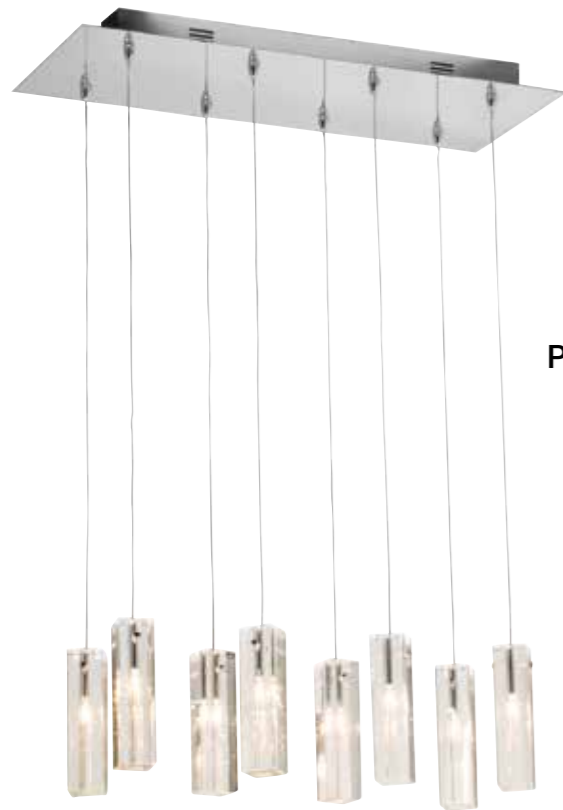

PF92 / GLACE