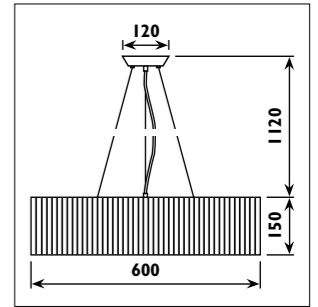

JC83

G 85

JC176W Metal body					JH166 Metal body with acrylic shade				
Code	Class	IP	QC	Lamp/s		Colour/s		White	Chrome body Frosted shade
				Base	Max				
JC176W	I	20	21	E27	28w	•			
JH166	I	20	21	E27	60w				•

JC83 Metal cup with plastic shade					PF63 Metal body with glass shades				
Code	Class	IP	QC	Lamp/s		Colour/s		Satin chrome body White shade	Chrome body White glass
				Base	Max				
JC83	I	20	21	E27	3 x 60w	•			
PF63	I	20	21		G9 8 x 40w				•