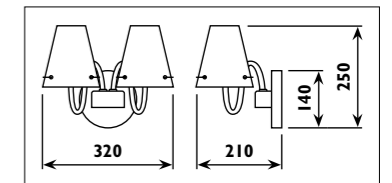

JP429

JH181 Chrome body and patterned glass shade							
JH100 • JH101 Chrome body with crackle glass shade							
Code	Class	IP	QC	Lamp/s		Colour/s	
				Base	Max	Chrome body White glass	Chrome body Chrome/clear glass
JH181	I	20	21	E27	1 x 40w		•
JH100	I	20	21	E14	1 x 60w	•	
JH101	I	20	21	E14	2 x 60w	•	

Metal body with white glass shades							
Code	Class	IP	QC	Lamp/s		Colour/s	
				Base	Max	Chrome body White glass	
JP428	I	20	21	E14	1 x 60w	•	
JP429	I	20	21	E14	2 x 60w	•