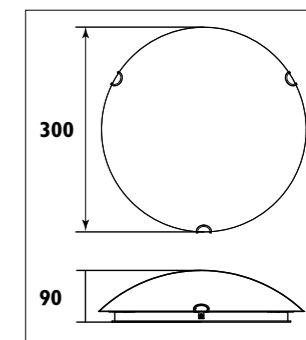

JE0019CH

Metal body with glass shade					
Code	Class	IP	QC	Lamp/s	
				Base	Max
JE0017CH	I	20	21	E27	2 x 60w
JE0018CH	I	20	21	E27	2 x 60w

Metal body with glass shade					
Code	Class	IP	QC	Lamp/s	
				Base	Max
JE0019CH	I	20	21	E27	2 x 60w
JE0020CH	I	20	21	E27	2 x 60w