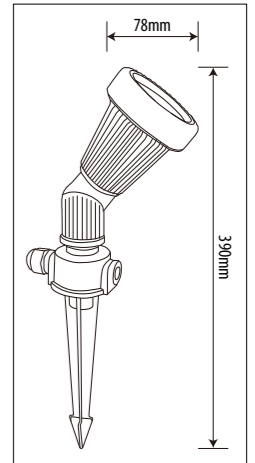

LSP0001BL • LSP0002BL