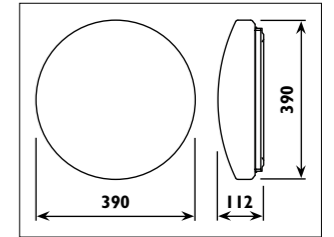

LIM03

Die-cast aluminium body, acrylic shade											
Code	Class	IP	QC	Configuration	Lamp/s		Life (hours)	Battery (hours)	Lumen		Colour/s
					LED (Factory fitted) 4500K	LED Backup 4500K			Normal	Backup	White
LDL020	II	20	22	Backup	11w	3w	35 000	±2-3hrs	770	210	•

LIM03 Metal body with plastic shade							
LIM0001 • LIM0002 • LIM0003 PMMA							
Code	Class	IP	QC	Lamp/s	Feature/s	Lumen	Colour/s
				 LED (Factory fitted) 6000K	 Beam angle		 White
LIM03	I	20	21	20w		1700	•
LIM0001	I	44	21	14w	120°	900	•
LIM0002	I	44	21	18w	120°	1150	•
LIM0003	I	44	21	24w	120°	1650	•