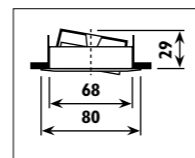

CC45

CNC aluminium body										
Code	Class	IP	QC	Lamp/s	Transformer required	Cutout (mm)	Clearance Height (mm)	Feature/s	Colour/s	Accessories
				12v GU5,3 MR16		(mm)	Height (mm)	Tilt	Rotate	Aluminium
CB42	III	20	32	50w	•	Ø 70	62			•
CC42	III	20	32	50w	•	Ø 82	60	18°	350°	•
CC45	III	20	32	50w	•	Ø 72	55	18°		•

CNC aluminium body										
Code	Class	IP	QC	Lamp/s	Transformer required	Cutout (mm)	Clearance Height (mm)	Feature/s	Colour/s	Accessories
				12v GU5,3 MR16		(mm)	Height (mm)	Tilt	Rotate	Aluminium
CB43	III	20	32	50w	•	Ø 70	62			•
CC43	III	20	32	50w	•	Ø 82	60	18°	350°	•