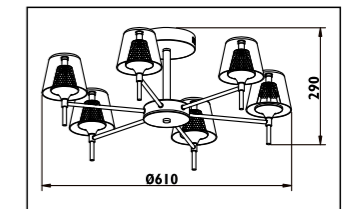

JP813

JC167 Metal body with clear crystals				
LPN0010SN Iron and aluminium + glass				
Code	Class	IP	QC	Lamp/s LED (Factory fitted) 4000K
JC167	I	20	20	128w
LPN0010SN	I	20	21	60w

LPN012 Metal body with acrylic lens				
JP813 Metal body with acrylic crystal shades				
Code	Class	IP	QC	Lamp/s LED (Factory fitted) 3200K
LPN012	I	20	21	6 x 4.2w
JP813	I	20	21	6 x 5w