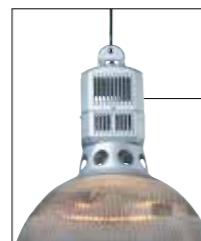

JC28/04 DROP LENS

JC28/24 GEAR