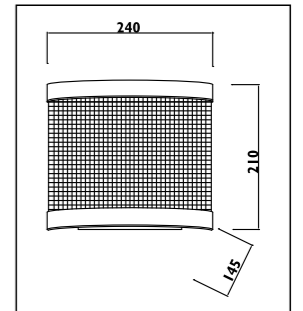

JC152

JC152 • JC158

H 75