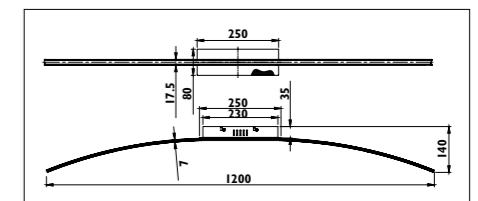

LKE0002SN

Iron and aluminium + PC							
Code	Class	IP	QC	Lamp/s LED (Factory fitted) 5000K	Lumen 	Colour/s Satin nickel Chrome	
LKE0001CH	II	20	21	40w	1680	•	•
LKE0002SN	II	20	21	20w	1300	•	•