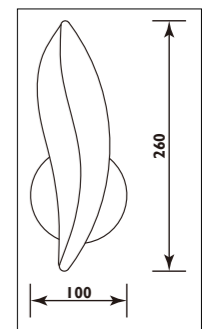

LPN029

JP812 Metal body with acrylic crystal shades							
LP029 Aluminium and acrylic body							
Code	Class	IP	QC	Lamp/s LED (Factory fitted)	Lumen 	Colour/s White	Chrome body/ Clear acrylic crystal shades
				3200K	4000K		
JP812	I	20	21	2 x 5w	800	.	.
LPN029	I	20	21	1 x 11w	840	.	.