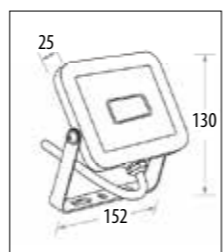

LS724

Aluminium body with tempered glass lens									
Code	Class	IP	QC	Lamp/s LED (Factory fitted) 6000K	Feature/s Beam angle	Lumen 	Colour/s Black White Dark grey		
LS724	I	65	22	10w	100°	800	•	•	
LS726	I	65	22	50w	100°	4000	•		
LS727	I	65	22	50w	100°	4000		•	•
LS728	I	65	22	30w	100°	2400	•	•	•

Aluminium body with tempered glass lens									
Code	Class	IP	QC	Lamp/s LED (Factory fitted) 6000K	Features Beam angle	Lumen 	Colour/s Black White Dark grey		
LS729	I	65	22	10w	100°	800	•	•	•
LS730	I	65	22	30w	100°	2400	•	•	•
LS731	I	65	22	50w	100°	4000	•	•	•