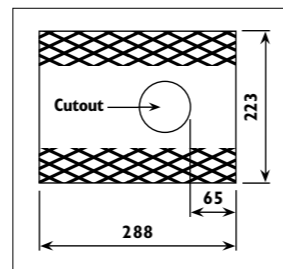

SL04

Galvanised steel		
Code	SB04	SL04
Junction Box for concrete and brick installations to house Downlight*	•	
Function Cover plate for slab box		SB04
Cutout for Downlight		•
Footlight*	•	
Recess base*	•	•
Transformer preferable to use aluminium coated lamp	•	
Features	•	
Replaces concrete block	•	
Accessory		
Slab lid	SL04	
Ø 60mm		•
Ø 65mm		•
Ø 70mm		•
Ø 75mm		•
Ø 80mm		•
Ø 85mm		•
Ø 90mm		•

*Cutout too small for transformer access and maintenance

*Where indicated throughout the catalogue

With transformer installations use aluminium coated lamp

Galvanised steel	
Function Box for concrete and brick installations to house Footlights	KG41 - KG46
Transformer	XE060/03