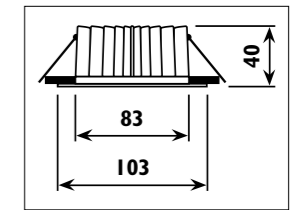

Die-cast aluminium body								
Code	Class	IP	QC	Lamp/s LED (Factory fitted) 3500K 6400K	Cutout (mm)	Lumen	Colour/s White	
LDL007	I	20	21	36w	Ø 173	3961.1	.	
LDL017	II	44	22	6.5w	Ø 72	388	.	

LDL030

Die-cast aluminium body with acrylic lens										
Code	Class	IP	QC	Lamp/s		Dimmable	Cutout (mm)	Lumen		Colour/s White
				LED (Factory fitted) 3000K	6000K			3000K	4000k	
LDL030	II	44	22	8w	8w	.	Ø 92	680Lm	700Lm	.
LDL031	II	44	22	22w	22w	.	Ø 170	1900Lm	2000Lm	.
LDL032	II	44	22	35w	35w	.	Ø 195	2900Lm	3000Lm	.