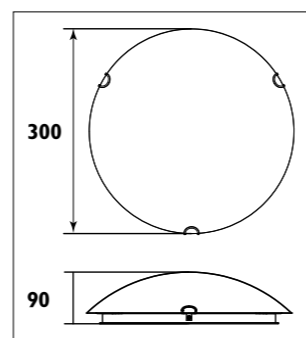

JE0018CH

Metal body with glass shade					
Code	Class	IP	QC	Lamp/s	
				Base	Max
JE0017CH	I	20	21	E27	2 x 60w
JE0018CH	I	20	21	E27	2 x 60w

Metal body with glass shade					
Code	Class	IP	QC	Lamp/s	
				Base	Max
JE0019CH	I	20	21	E27	2 x 60w
JE0020CH	I	20	21	E27	2 x 60w