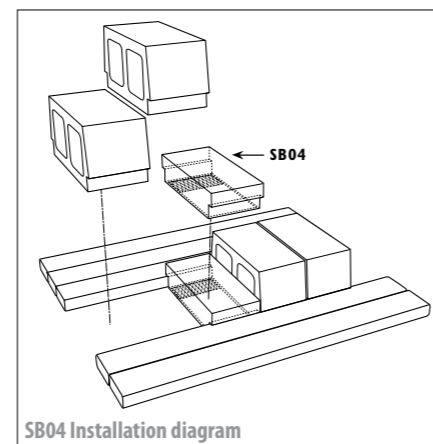

SB04 Installation diagram

Galvanised steel	
Function Box for concrete and brick installations to house Footlights	KG41 - KG46
Transformer	XE060/03