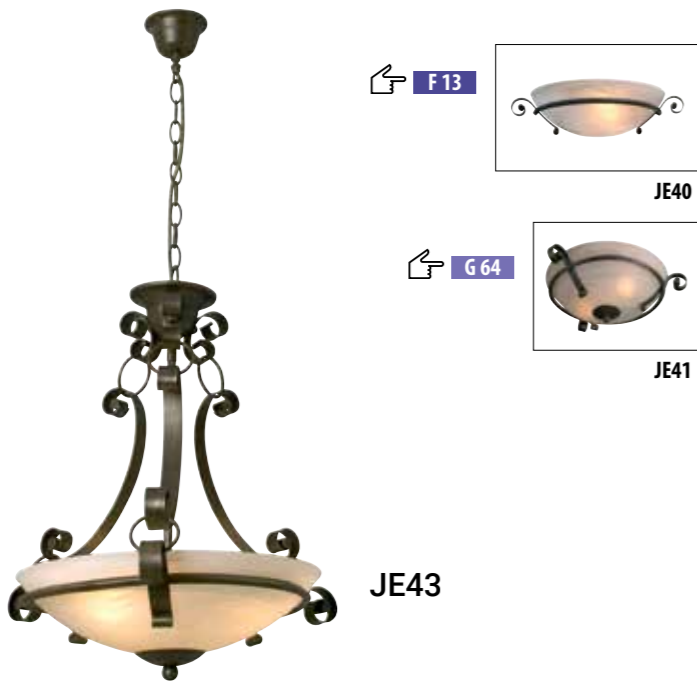

F13

JE40

G64

JE41

JE43

JE43

Metal body with alabaster glass shade							
Code	Class	IP	QC	Lamp/s		Colour/s	
				Base	Max		
JJ64	I	20	21	E27	5 x 60w		
JE43	I	20	21	E27	3 x 60w