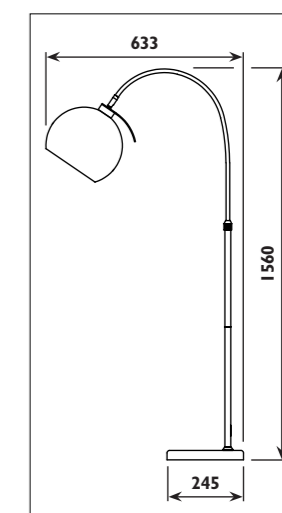

JF412

Metal body with marble base						
Code	Class	IP	QC	Lamp		Colour/s
				Base	Max	
JF411	II	20	21	E14	40w	.
JF412	II	20	21		E27	40w