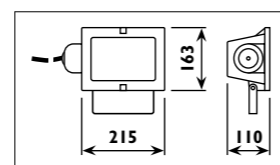

LS178

DMC plastic body, anodised aluminium reflector with glass lens							
Code	Class	IP	QC	Lamp/s Base	Max	Colour/s	
				ESL			Black
LS176	II	65	33	E40	85w	•	
LS177	II	65	33	E27	45w	•	
LS178	II	65	33	E27	32w	•	

Die-cast aluminium body, anodised aluminium reflector with glass lens							
Code	Class	IP	QC	Lamp/s Base	Max	Colour/s	
				Halogen QI 78mm			
LS108	I	65	22	Rx7s	1 x 150w	•	•