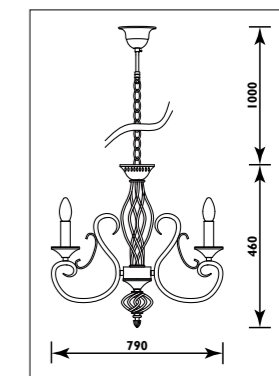

JP0012-BL

Metal body						
Code	Class	IP	QC	Lamp/s		Colour/s
				Base	Max	
JP0011-BL	I	20	21		3 x 40w	•
JP0012-BL	I	20	21		8 x 40w	•