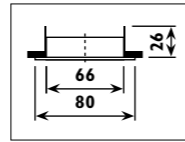

CB42

CNC aluminium body										
Code	Class	IP	QC	Lamp/s	Transformer required	Cutout (mm)	Clearance Height (mm)	Feature/s	Colour/s	Accessories
				12v GU5,3 MR16		(mm)	Height (mm)	Tilt	Rotate	Aluminium
CB42	III	20	32	50w	•	Ø 70	62			•
CC42	III	20	32	50w	•	Ø 82	60	18°	350°	•
CC45	III	20	32	50w	•	Ø 72	55	18°		•

CNC aluminium body										
Code	Class	IP	QC	Lamp/s	Transformer required	Cutout (mm)	Clearance Height (mm)	Feature/s	Colour/s	Accessories
				12v GU5,3 MR16		(mm)	Height (mm)	Tilt	Rotate	Aluminium
CB43	III	20	32	50w	•	Ø 70	62			•
CC43	III	20	32	50w	•	Ø 82	60	18°	350°	•