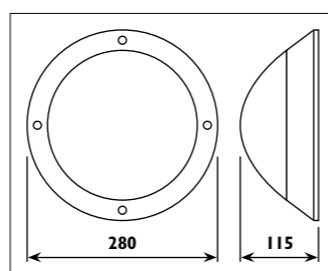

WT44

Die-cast aluminium body with polycarbonate lens							
Code	Class	IP	QC	Lamp/s		Colour/s	
				Base ESL	Max	Black	Silver grey
WT42	I	54	22	E27	2 x 26w	•	•
WT44	I	54	22	E27	2 x 26w	•	•

Die-cast aluminium body with polycarbonate lens							
Code	Class	IP	QC	Lamp/s		Colour/s	
				Base 	Max	Black	Silver
LS840	I	44	23	E27	40w	•	•