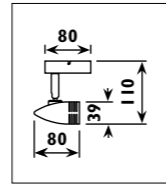

EX51

Metal body						
Code	Class	IP	QC	Lamp/s		Colour/s
				Base	Max	
EX51	I	20	21	GU10 PAR16	1 x 50w	•
EX52	I	20	21	GU10 PAR16	2 x 50w	•
EX53	I	20	21	GU10 PAR16	3 x 50w	•
EX54	I	20	21	GU10 PAR16	4 x 50w	•

Aluminium body						
Code	Class	IP	QC	Lamp/s		Colour/s
				Base	Max	
EX61	I	20	22	GU10 PAR16	1 x 50w	•
EX62	I	20	22	GU10 PAR16	2 x 50w	•
EX63	I	20	22	GU10 PAR16	3 x 50w	•