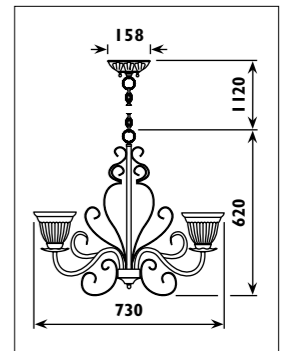

JP074 • JP075

JP074 • JP075

Metal and polyresin body, alabaster glass shade with crystal drops						
Code	Class	IP	QC	Lamp/s		Colour/s
				Base	Max	
JP074	I	20	21	E27	12 x 60w	•
JP075	I	20	21	E27	21 x 60w	•

Bronze body
Amber glass
Clear crystal

JP058

Metal body with alabaster glass shade						
Code	Class	IP	QC	Lamp/s		Colour/s
				Base	Max	
JP058	I	20	21	E27	6 x 60w	•
JP059	I	20	21	E27	9 x 60w	•

Antique bronze body
Amber glass