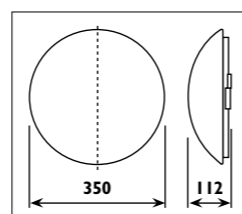

JM32A

Metal body with plain plastic shade							
Code	Class	IP	QC	Base G10q	Lamp/s Max	Ballast included (electronic)	Colour/s White
JM22A	I	20	21	Circline T5	22w	•	•
JM32A	I	20	21	Circline T5	32w	•	•
JM40A	I	20	21	Circline T5	40w	•	•

Metal body with star-mould plastic shade							
Code	Class	IP	QC	Base G10q	Lamp/s Max	Ballast included (electronic)	Colour/s White
JM22S	I	20	21	Circline T5	22w	•	•
JM32S	I	20	21	Circline T5	32w	•	•
JM40S	I	20	21	Circline T5	40w	•	•