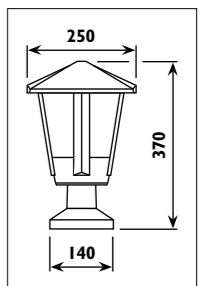

LS910

LS601 Die-cast aluminium body with opal plastic lens							
LS910 Die-cast aluminium body and glass shade							
Code	Class	IP	QC	Lamp/s		Colour/s	Coastal use
				Base	Max		
LS601	I	22	12	E27	60w	•	•
LS910	I	54	23	E27	60w	•	•