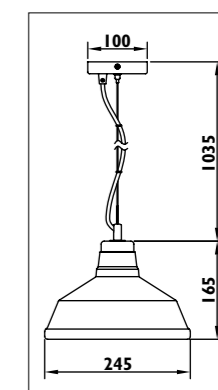

JC113

Metal ceiling plate with concrete shade						
Code	Class	IP	QC	Lamp/s		Colour/s
				Base	Max	
JC109	I	20	21	E14	3 x 40w	• Grey

Metal ceiling plate with concrete shade							
Code	Class	IP	QC	Lamp/s		Colour/s	
				Base	Max	Grey	Sand grey
JC112	I	20	21	E14	40w	•	•
JC113	I	20	21	E14	40w	•	•