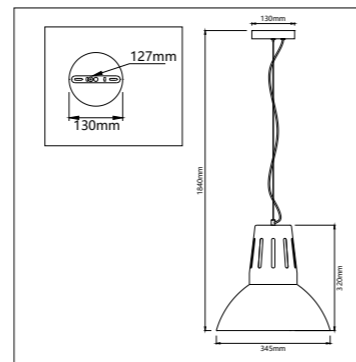

PF0016WH • PF0016GY • PF0016BL

Metal body								
Code	Class	IP	QC	Lamp/s		Colour/s		
				Base	Max	White	Grey	Black
PF0016WH	I	20	21	E27	40w	•		
PF0016GY	I	20	21	E27	40w		•	
PF0016BL	I	20	21	E27	40w			•