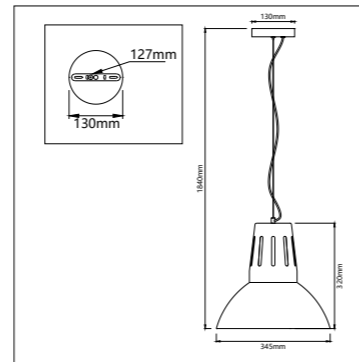

PF0016PK • PF0016RST

Metal body							
Code	Class	IP	QC	Lamp/s		Colour/s	
				Base	Max		
PF0016PK	I	20	21		40w	•	
PF0016RST	I	20	21		40w		•