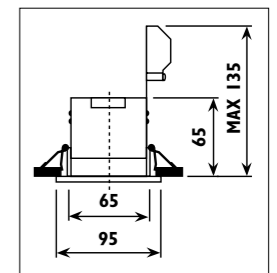

AK20

Steel body											
Code	Class	IP	QC	Lamp/s 230v GU10 PAR16	Cutout (mm)	Feature/s Tilt	Colour/s				Accessories
											 Slab box & Slab lid
AJ10	I	20	21	50w	Ø 65		.	.	.	.	.
AK10	I	20	21	50w	Ø 74	18°	.	.	.	.	.

Die-cast aluminium body with twist off ring												
Code	Class	IP	QC	Lamp/s 230v GU10 PAR16	Cutout (mm)	Feature/s Tilt	Colour/s				Options 12v versions	Accessories
											 CB18	 Slab box & Slab lid
AJ20	I	20	22	50w	Ø 70		.	.	.	.	CB18	.
AK20	I	20	22	50w	Ø 85	18°	.	.	.	.	CC10	.