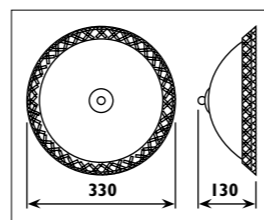

JJ163

Polyresin body with alabaster glass shade						
Code	Class	IP	QC	Lamp/s		Colour/s
				Base	Max	
						 French white body Alabaster glass
JJ163	I	20	21	E27	2 x 60w	•
JJ164	I	20	21	E27	3 x 60w	•

Polyresin body with alabaster glass shade						
Code	Class	IP	QC	Lamp/s		Colour/s
				Base	Max	
						 Antique gold body Alabaster glass
JJ167	I	20	21	E27	1 x 60w	•
JJ168	I	20	21	E27	2 x 60w	•
JJ169	I	20	21	E27	3 x 60w	•