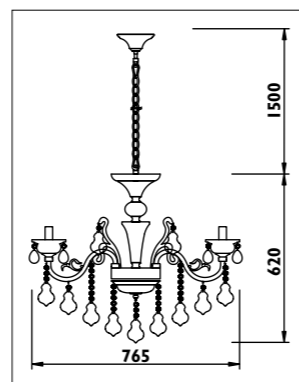

JPC002

Metal body with crystal drops						
Code	Class	IP	QC	Lamp/s		Colour/s
				Base	Max	
JPC001	I	20	21	E14	6 x 40w	•
JPC002	I	20	21	E14	8 x 40w	•
JPC003	I	20	21	E14	6 x 40w	•

Metal body with crystal drops							
Code	Class	IP	QC	Lamp/s		Colour/s	
				Base	Max	Rose gold body/ amber crystal	Matte bronze body/ clear crystal
JPC004	I	20	21	E14	15 x 40w	•	
JPC005	I	20	21	E14	6 x 40w		•