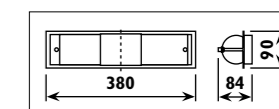

JN32

Metal body, clear glass trim with frosted glass shade						
Code	Class	IP	QC	Lamp/s		Colour/s
				Base	Max	
JN40	I	20	21	E14	2 x 60w	•
JN41	I	20	21	E14	3 x 60w	•
JN42	I	20	21	E14	4 x 60w	•

Metal body with frosted glass shade						
Code	Class	IP	QC	Lamp/s		Colour/s
				Base	Max	
JN32	I	20	21	E14	2 x 60w	•
JN33	I	20	21	E14	3 x 60w	•