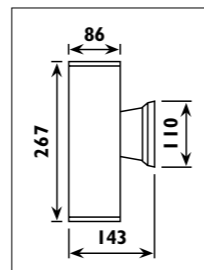

LS379

Die-cast aluminium body with glass lens									
Code	Class	IP	QC	Lamp/s		Feature/s	Colour/s		
				Base	Max		Black	Silver grey	Satin chrome (indoor only)
LS378	I	54	22	GU10 PAR16	1 x 50w	1-way	•	•	•
LS379	I	54	22	GU10 PAR16	2 x 35w	2-way	•	•	•