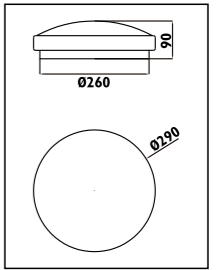

LIM01

Metal body with plastic shade											
Code	Class	IP	QC	Configuration	Lamp/s		Life (hours)	Battery (hours)	Lumen		Colour/s
					LED (4500K) (Factory fitted)	Backup			Normal	Backup	White/silver
LIM01	I	20	21	Backup	6w	3w	35 000	±2-3hrs	420	210	•
LIM02	I	20	21	Backup	10w	5w	35 000	±2-3hrs	700	350	•

Metal body with plastic shade											
Code	Class	IP	QC	Configuration	Lamp/s		Life (hours)	Battery (hours)	Lumen		Colour/s
					LED (4500K) (Factory fitted)	Backup			Normal	Backup	White
LIM01	I	20	21	Backup	6w	3w	35 000	±2-3hrs	420	210	•
LIM02	I	20	21	Backup	10w	5w	35 000	±2-3hrs	700	350	•
LIM03	I	20	21	Backup	20w	6w	35 000	±2-3hrs	1400	420	•