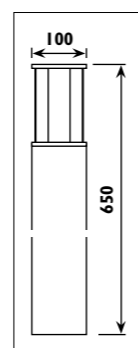

LS833

Aluminium body with polycarbonate lens						
Code	Class	IP	QC	Lamp/s		Colour/s
				Base	Max	
LS833	I	54	23	 ESL Aluminium	60w	•

Aluminium body with plastic lens						
Code	Class	IP	QC	Lamp/s		Colour/s
				Base	Max	
LS828	I	54	23	 E27 Aluminium	60w	•