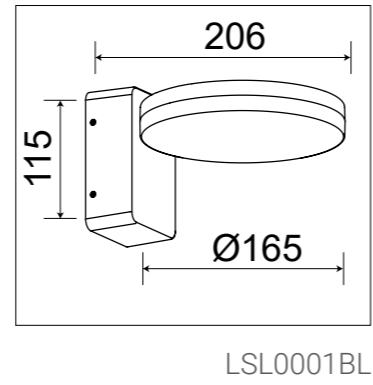

Die cast aluminium body with PC diffuser							
Code	Class	IP	QC	Lamp/s LED (Factory fitted)	Lumen 	Colour/s Black White	
LSL0001BL	I	65	21	12w	100	•	
LKJ0001WH	II	65	21	1.5w	130		•

Die cast aluminium body and acrylic lens						
Code	Class	IP	QC	Lamp/s LED (Factory fitted) 6000K	Lumen 	Colour/s Matt black
LS0007BL	I	54	22	5w	220	•
LS0008BL	I	54	22	2 x 5w	450	•