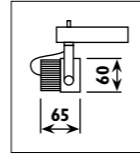

TB Track compatible

LTS002

LTS002 Aluminium body, metal bracket, plastic adaptor												
LDL061 Die-cast aluminium body												
LTS003 Aluminium body, metal bracket, plastic adaptor												
Code	Class	IP	QC	Lamp/s		Feature/s Beam angle	Lumen	Colour/s			Options	
				LED (Factory fitted)				Black	Silver	White	TP Track & accessories D2	TB Track & accessories D1
LTS002	I	20	22	3000K	4000K	7w	700	.	.	.	.	.
LDL061	I	20	21	35w		24°	1911	.	.	.	.	.
LTS003	I	20	22		32w		3600	.	.	.	.	.

Die-cast aluminium body											
Code	Class	IP	QC	Lamp/s		Feature/s	Colour/s			Options	
				Base	Max		Satin silver	White	TP Track & accessories D2	TB Track & accessories D1	
EX18	II	20	21	GU10 PAR16	50w	Surface mount (Sold separately)	.	.	.	TP001	TB006