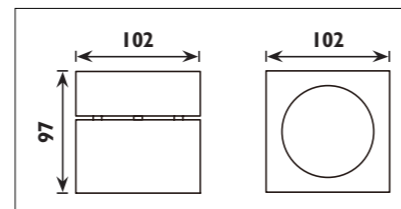

LDL058

LDL050 - LDL051 Die-cast aluminium body									
LDL058 Aluminium body									
Code	Class	IP	QC	Lamp/s LED (Factory fitted) 4000K	Feature/s Beam angle	Lumen 	Black 	White 	Satin silver
LDL050	I	20	21	32w		3600		•	•
LDL051	I	20	21	34w		3800		•	•
LDL058	I	20	21	19.5w	40°	1800	•	•	•

Aluminium allow with plastic gear box and PC reflector						
Code	CRI	Lamp/s LED (Factory fitted) 3000K | 4000K	Lumen 	Colour/s Black | White		
PRT0013-B	>80	10w	600	•		
PRT0014-B	>80	10w	600	•		
PRT0015-W	>80	10w	600		•	
PRT0016-W	>80	10w	600		•