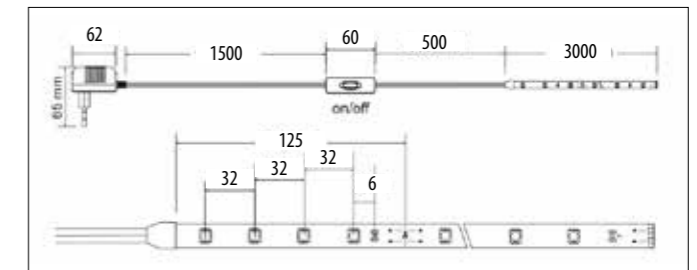

Code	Length (m)	Power cord : Required (IP65) LN356
LN353	1	•
LN354	2	•
LN355	5	•

Controls and accessories are sold separately

Related products
LN353
LN354
LN355

LN353 • LN354 • LN355 Flexible 230v LED 2wire rope light. Power cord sold separately						
LN356 230v LED strip light power cord. (Strip light sold separately)						
Code	Class	IP	Lamp/s LED (factory fitted)	Lumen 	Roll Length	Life (hours)
LN353	II	65	5w (4200K)	400	1m	25 000
LN354	II	65	10w (4200K)	800	2m	25 000
LN355	II	65	24w (4200K)	2000	5m	25 000
LN356	II	65			0.5m	

LN347

Flexible PCB board with adhesive mounting strip and SMD LEDs									
Code	Class	IP	Lamp/s		Driver included (not dimmable)	Roll		Lumen 	Life (hours)
			 LED (factory fitted)			Length	Cutting intervals		
LN346	II	65	5.4w (4000K)	3000K	•	3m		380	25000
LN347	II	65	RGB		•	3m			25000
LN1756	III	65	20	72w		5m	100mm	600