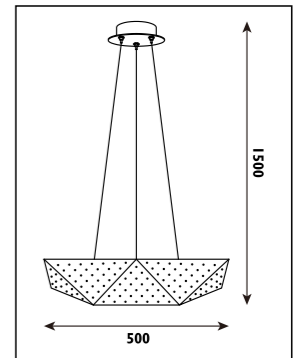

MDY001
MDY003
F3

Metal body with acrylic lens						
Code	Class	IP	QC	Lamp/s LED (Factory fitted) 4000K	Lumen 	Colour/s Black outside/ Gold inside
MDY001	I	20	21	13 x 6w	8710	•
MDY003	I	20	21	7 x 6w	4690	•

MDY006

Metal body with acrylic lens						
Code	Class	IP	QC	Lamp/s LED (Factory fitted) 4000K	Lumen 	Colour/s Matt white
MDY006	I	20	21	28.8w	1730	•
MDY007	I	20	21	3 x 10.8w	1944	•