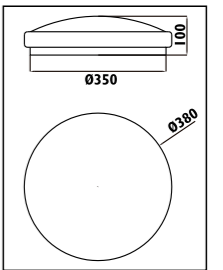

LIM02

Metal body with plastic shade											
Code	Class	IP	QC	Configuration	Lamp/s		Life (hours)	Battery (hours)	Lumen		Colour/s
					LED (4500K) (Factory fitted)	Backup			Normal	Backup	White/silver
LIM01	I	20	21	Backup	6w	3w	35 000	±2-3hrs	420	210	•
LIM02	I	20	21	Backup	10w	5w	35 000	±2-3hrs	700	350	•

Metal body with plastic shade											
Code	Class	IP	QC	Configuration	Lamp/s		Life (hours)	Battery (hours)	Lumen		Colour/s
					LED (4500K) (Factory fitted)	Backup			Normal	Backup	White
LIM01	I	20	21	Backup	6w	3w	35 000	±2-3hrs	420	210	•
LIM02	I	20	21	Backup	10w	5w	35 000	±2-3hrs	700	350	•
LIM03	I	20	21	Backup	20w	6w	35 000	±2-3hrs	1400	420	•