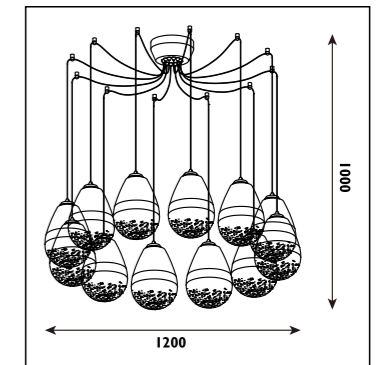

MDY004

Metal body with acrylic lens						
Code	Class	IP	QC	Lamp/s LED (Factory fitted) 4000K	Lumen 	Colour/s Matt white Matt black/ frosted acrylic lens
MDY008	I	20	21	35 x 2.4w	6300	•
MDY009	I	20	21	35 x 2.4w	6300	•

Metal ceiling cup with glass shade						
Code	Class	IP	QC	Lamp/s LED (Factory fitted) 4000K	Lumen 	Colour/s Black metal Clear glass Red cable Copper Clear glass Orange cable
MDY004	I	20	21	12 x 3w	3600	•
MDY005	I	20	21	12 x 3w	3600	•