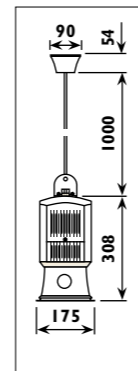

JC28/24

JC28/01 Prismatic acrylic reflector		
JC28/04 Prismatic acrylic lens with metal ring		
Code	JC28/01	JC28/04
QC	32	32
Colour/s		
Clear lens		•
Chrome ring		•
Clear	•	
Specifications	250w HID	250w HID
MAX		

JC28/22 Metal housing with plastic ceiling cup		
Code	JC28/22	JC28/24
Class	I	I
IP	20	20
QC	32	32
230v lamp/s		
230v E40 ESL	65w	65w
HID lamp/s		
230v HPS E27	70w	70w
E40	150w	150w
	250w	250w
	400w	400w
230v Metal halide E27	70w	70w
	150w	150w
E40	250w	250w
	400w	400w
230v Mercury vapour E27	80w	80w
	125w	125w
E40	250w	250w
	400w	400w
Gear Included	•	•
Required	•	
Colour/s		
Satin chrome body Black cord and cup	•	
Satin chrome/grey body Black cord and cup		•