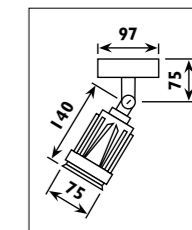

LS324

Plastic body and spike						
Code	Class	IP	QC	Lamp/s		Colour/s
				Base PAR38	Max	
LS322	II	44	14	E27	1 x 80w	•
LS323	II	44	14	E27	2 x 80w	•

Plastic body						
Code	Class	IP	QC	Lamp/s		Colour/s
				Base PAR38	Max	
LS324	II	44	24	E27	1 x 80w	•
LS326	II	44	24	E27	2 x 80w	•