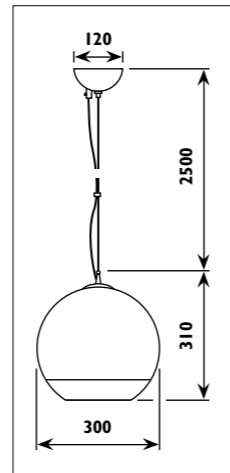

JG12

E 13-14

Metal body with reflective/clear glass shade							
Code	Class	IP	QC	Lamp/s		Colour/s	
				Base	Max	Chrome body Chrome/clear shade	Gold body Gold/clear shade
JG12	I	20	32	E27	60w	•	
JG13	I	20	32	E27	60w		•

Metal body						
Code	Class	IP	QC	Lamp/s		Colour/s
				Base	Max	Satin chrome
JC01	I	20	21	E27	60w	•