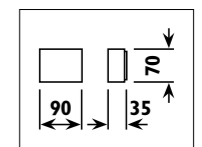

LWL004

Aluminium body							
Code	Class	IP	QC	Lamp/s LED (Factory fitted) 4000K	Lumen 	Colour/s White body Satin silver body	
LWL005	II	20	21	4.5w	300	•	•
LWL006	II	20	21	4.5w	300	•	•
LWL009	II	20	21	4.5w	300	•	•

LWL010 - LWL011 - LWL013 Aluminium body										
LWL004 Metal body										
Code	Class	IP	QC	Lamp/s LED (Factory fitted) 4000K	Lumen 	Colour/s White body Satin silver body Aluminium White				
LWL010	II	20	21	1 x 4.5w	380	•	•			•
LWL011	II	20	21	2 x 4.5w	1000	•	•			•
LWL013	II	20	21	1 x 4.5w	380	•	•			•
LWL004	I	20	21	6 x 1w	480				•	•