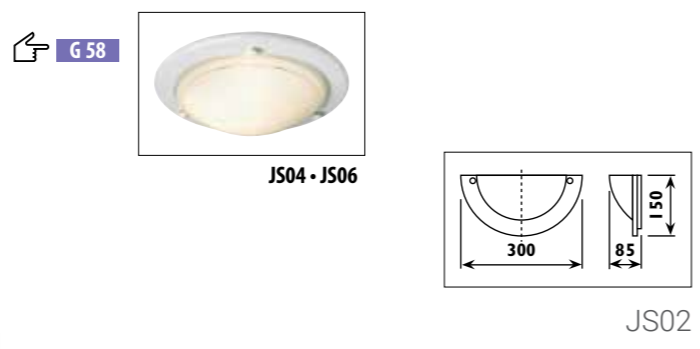

JE11 Metal body with alabaster glass shade									
JS02 Metal body with opal glass shade									
Code	Class	IP	QC	Lamp/s		Colour/s			
				Base	Max				
JE11	I	20	21	E27	60w		•		
JS02	I	20	21	E27	60w	•	•		

Metal body with frosted and painted glass shade							
Code	Class	IP	QC	Lamp/s		Colour/s	
				Base	Max		
JJ94	I	20	21	E27	60w	•	•