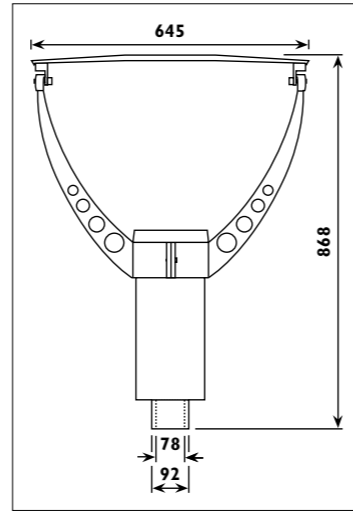

LS900

Die-cast aluminium body, anodised aluminium reflector with glass lens. Pole sold separately	
Code	LS900
Class	I
IP	55
QC	22
HID lamp/s	
HPS E27	1 x 70w
E40	1 x 100w
	1 x 150w
Mercury vapour E27	1 x 80w
	1 x 125w
Metal halide E27	1 x 100w
Metal halide 230v G12	1 x 70w
	1 x 150w
Gear included	•
Colour/s	•
Black	•
Accessories	
Pole	PS76