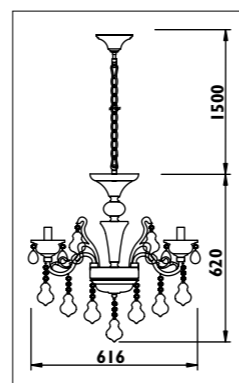

JPC001

Metal body with crystal drops						
Code	Class	IP	QC	Lamp/s		Colour/s
				Base	Max	
JPC001	I	20	21	E14	6 x 40w	•
JPC002	I	20	21	E14	8 x 40w	•
JPC003	I	20	21	E14	6 x 40w	•

Metal body with crystal drops							
Code	Class	IP	QC	Lamp/s		Colour/s	
				Base	Max	Rose gold body/ amber crystal	Matte bronze body/ clear crystal
JPC004	I	20	21	E14	15 x 40w	•	
JPC005	I	20	21	E14	6 x 40w		•