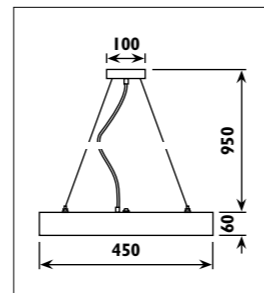

JC124

Metal ceiling plate with concrete shade							
Code	Class	IP	QC	Lamp/s		Colour/s	
				Base	Max	Grey	Sand grey
JC122	I	20	21	E14	3 x 40w	•	
JC124	I	20	21	E14	4 x 40w		•

JH45

JH45

JH46

JH46

Aluminium body with frosted glass lens							
Code	Class	IP	QC	Base	Lamp/s	Ballast included	Colour/s
				 G10q	Max		 Aluminium
JH45	I	20	21	Circline T9	1 x 32w	•	•
JH46	I	20	21	Circline T9	32w + 40w	•	•