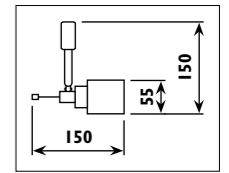

Set of 5 spots

EX43/1

Set of 5 spots

Set of 5 spots

Metal body and glass shade						
Code	Class	IP	QC	Lamp/s		Colour/s
				Base	Max	
EX65	I	20	21	GU10 PAR16	1 x 35w	•
EX66	I	20	21	GU10 PAR16	2 x 35w	•

EX43 230v 2.5 metre Metal and plastic flexible track - only										
EX43/1 • EX43/2 • EX43/3 Metal body - set of 5										
Code	Class	IP	QC	Lamp/s		Colour/s		Accessories		
				Base	Max	Satin chrome body Glass shade	Satin chrome	Spot head EX43/1	Spot head EX43/2	Spot head EX43/3
EX43	I	20	21				•	•	•	•
EX43/1		20	21	GU10 PAR16	5 x 50w	•				
EX43/2		20	21	GU10 PAR16	5 x 50w		•			
EX43/3		20	21	GU10 PAR16	5 x 50w		•			

Note: Accessories sold separately