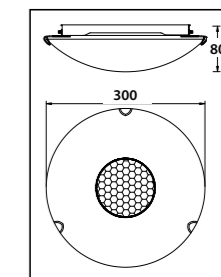

JY007

Metal base with PS diffuser and frame								
Code	Class	IP	QC	Lamp/s		Colour/s		
				Base	Max	Black	Silver	White
JE52	I	20	21	E27	1 x 15w	•	•	•

Round patterned glass shade with crystals						
Code	Class	IP	QC	Lamp/s		Colour/s
				Base	Max	
JY007	I	20	21	E27	2 x 11w	•
JY008	I	20	21	E27	3 x 11w	•