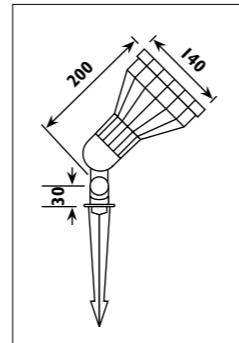

LS333

LS333 Fiber glass head, plastic spike with glass lens												
LS506 Die-cast aluminium body with glass lens												
Code	Class	IP	QC	Lamp/s		Lamp/s	Cable	Feature/s			Colour/s	
				Submerged	Not submerged			Transformer required	Submersible maximum	Tolerates chemicals	Black	Green
LS333	II	54	24		12v GU5,3 halogen MR16 dichroic	100w					•	
LS506	III	68	22	50w	20w		2 metre	1 metre	No		•	•

LS511 Plastic body and spike, anodised aluminium reflector with glass lens													
LS755 - LS756 Fiber glass head, 304 stainless steel bracket with glass lens													
Code	Class	IP	QC	Lamp/s		Transformer required	Lamp/s	Cable	Feature/s			Colour/s	
				12v GY6,35 halogen	12v MR16 50w - Submerged 20w - Not submerged				230v PAR16 50w	Submersible maximum	Tolerates chemicals		Black
LS511	III	68	24	50w		•		5 metre	1 metre	Yes	•		
LS755	III	68	22			•			1 metre		•		
LS756	I	55	22								•