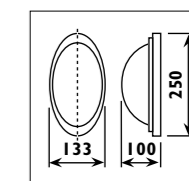

JR10

Metal body with frosted glass shade							
Code	Class	IP	QC	Lamp/s		Colour/s	
				Base	Max	Chrome knobs White glass	Brass knobs White glass
JD24	I	20	22	E14	2 x 40w	•	•
JD25	I	20	22	E14	3 x 40w	•	

JN28 Metal body with frosted glass shade							
JR10 Metal body with opal glass shade							
Code	Class	IP	QC	Lamp/s		Colour/s	
				Base	Max	Chrome body White glass	Satin chrome body White glass
JN28	I	20	22	E14	2 x 60w		•
JR10	I	20	22	E14	1 x 60w	•