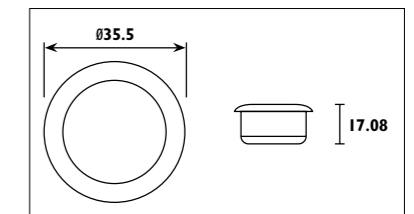

LN351-3

CNC aluminium body								
Code	Class	IP	QC	Lamp/s	Cutout	Feature/s	Colour/s	
				LED (Factory fitted) 4000K Driver required (Current 700mA) L1	(mm)	Beam angle	Aluminium body	
CL20	III	20	32	3w	Ø 38	15°	•	

ABS/Aluminium body (LN351/3)							
Code	Class	Lamp/s	Feature/s		Lumen	Colour/s	
		LED (Factory fitted) 4000K	Beam angle	Tilt		Matt white	Silver
LN348/3	II	3x1.5w		30°/60°	240	•	•
LN349/3	II	3x1.5w	120°		300	•	
LN351/3	II	3x1.5w	38°		270	•