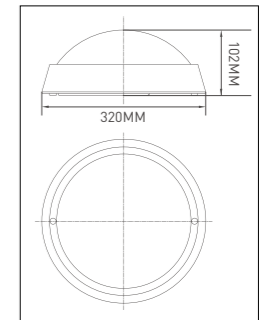

LWT0004W

PP base with with PC diffuser							
Code	Class	IP	QC	Lamp/s LED (Factory fitted) 4000K	Lumen 	Colour/s White Black	
LWT0001BL	II	65	21	10w	750		•
LWT0001W	II	65	21	10w	750	•	
LWT0002BL	II	65	21	18w	1350		•
LWT0002W	II	65	21	18w	1350	•	

PP base with with PC diffuser							
Code	Class	IP	QC	Lamp/s LED (Factory fitted) 4000K	Lumen 	Colour/s White Black	
LWT0003BL	II	65	21	25w	1850		•
LWT0003W	II	65	21	25w	1850	•	
LWT0004BL	II	65	21	30w	2250		•
LWT0004W	II	65	21	30w	2250	•