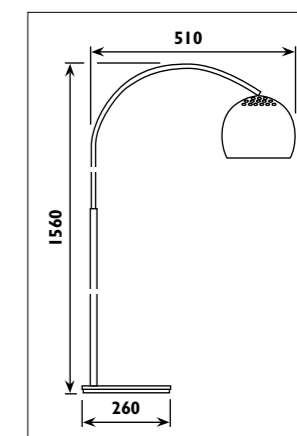

Metal lamp with marble base						
Code	Class	IP	QC	Lamp/s		Colour/s
				Base	Max	
JF259	I	20	21	E27	100w	• Satin chrome body Black marble

JF269

Metal lamp						
Code	Class	IP	QC	Lamp/s		Colour/s
				Base	Max	
JF269	I	20	21	E27	60w	• Chrome

JF259 - JF269

H 46