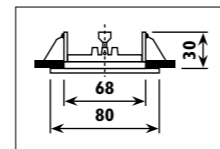

Empty body only
Lampholder required

Empty body only
Lampholder required

ICB18

Die-cast aluminium body												
Code	Class	IP	QC	Lamp/s		Transformer required (for 12v)	Cutout (mm)	Colour/s		Accessories		
				12v GU5,3 MR16	230v GU10 PAR16			Satin chrome	White	Lampholder	Conversion bracket	Slab box & Slab lid
ICC10	III	20	22	50w	50w	•	Ø 85	•	•	HH900 • HH901	HG11	•
ICB18	III	20	22	50w	50w	•	Ø 70	•	•	HH900 • HH901	HG11	•

BK70 Steel body										
AM02 Stainless steel body										
PRT0024 Aluminium body with PC lens										
Code	Class	IP	QC	Lamp Base		Feature/s	Colour/s			
				GU10 PAR16	E27		Inner tilt	Matt black	Black	Stainless steel
BK70	I	20	21	2 x 50w		30°	•			
AM02	I	20	23	50w					•	
PRT0024	I	20	21		60w			•