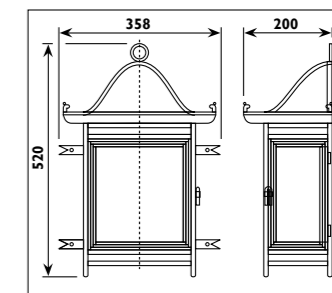

LS0006-SBK

Metal and glass						
Code	Class	IP	QC	Lamp/s		Colour/s
				Base	Max	
LS0004-SBK	I	23	31	E14	2 x 40w	• Sand black

Metal and glass						
Code	Class	IP	QC	Lamp/s		Colour/s
				Base	Max	
LS0005-SBK	I	23	31	E14	2 x 40w	• Sand black
LS0006-SBK	I	23	31	E14	2 x 40w	• Sand black