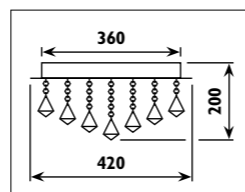

JH122

Metal body with crystal droplets							
Code	Class	IP	QC	Lamp/s		Colour/s	
				Base	Max	Transformer included (not dimmable)	Chrome body Clear crystal
JH122	I	20	20	G4	9 x 20w	•	•
JH123	I	20	20	G4	18 x 20w	•	•

Metal body with crystal droplets							
Code	Class	IP	QC	Lamp/s		Colour/s	
				Base	Max	Transformer included (not dimmable)	Chrome body Clear crystal
JH124	I	20	20	G4	24 x 20w	•	•