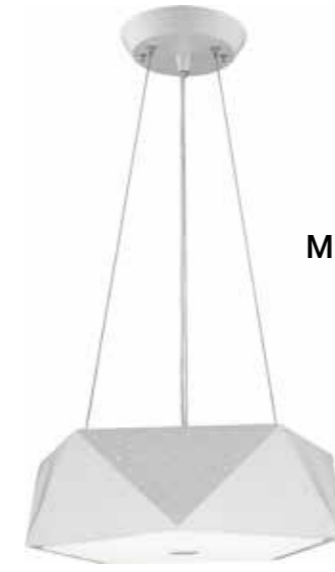

MDY001
MDY003
F3

Metal body with acrylic lens						
Code	Class	IP	QC	Lamp/s LED (Factory fitted) 4000K	Lumen 	Colour/s Black outside/ Gold inside
MDY001	I	20	21	13 x 6w	8710	•
MDY003	I	20	21	7 x 6w	4690	•

MDY006

Metal body with acrylic lens						
Code	Class	IP	QC	Lamp/s LED (Factory fitted) 4000K	Lumen 	Colour/s Matt white
MDY006	I	20	21	28.8w	1730	•
MDY007	I	20	21	3 x 10.8w	1944	•