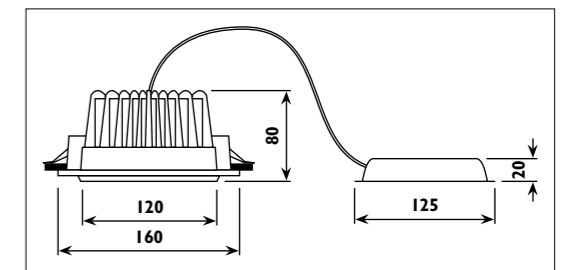

Zinc alloy and PC						
Code	Class	Lamp/s LED (Factory fitted) 4000K	Cutout (mm)	Feature/s Beam angle	Lumen 	Colour/s Satin silver
LN352-3	II	3x1.5w	Ø 55	90°	360-390	•
LN353-3	II	3x1.5w	Ø 55	90°	360-390	•

LDL002

Die-cast aluminium body										
Code	Class	IP	QC	Lamp/s		Cutout (mm)	Feature/s Tilt	Lumen 	Colour/s	
				 LED (Factory fitted) 3000K	 Dimmable 3500K				 Satin silver	 White
LDL001	II	20	22		6.5w	•	Ø 80	352.40	•	•
LDL001/A	III	20	21	6.5w	6.5w	•	Ø 82	298.1		•
LDL002	II	20	22		15w	•	Ø 150	750.80	•	•
LDL025	II	20	22		25w	•	Ø 175	1473.7	•	•