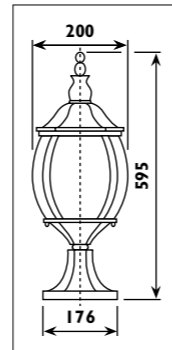

K 67

K 92

K 68

K 109-110

K 72

LS282

K 71

Die-cast aluminium body with glass lens						
Code	Class	IP	QC	Lamp/s		Colour/s
				Base	Max	
LS210	I	44	22	E27	100w	•
LS282	I	44	22	E27	100w	•

Die-cast aluminium body with glass lens						
Code	Class	IP	QC	Lamp/s		Colour/s
				Base	Max	
LS242	I	44	22	E27	100w	•
LS274	I	44	22	E27	100w	•