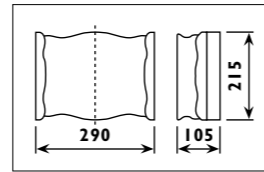

JG90

Metal body with frosted glass shade								
Code	Class	IP	QC	Lamp/s		Colour/s		
				Base	Max	Chrome knobs White glass	Chrome brackets White glass	Mahogany brown body White glass
JG90	I	20	21	E27	2 x 60w			•
JD32	I	20	21	E14	1 x 40w	•		
JH04	I	20	21	E27	1 x 60w		•	

Metal body with frosted glass lens						
Code	Class	IP	QC	Lamp/s		Colour/s
				Base	Max	
JD65	I	20	21	R7s QI 78mm	1 x 100w	•
JD70	I	20	21	R7s QI 78mm	1 x 100w	•