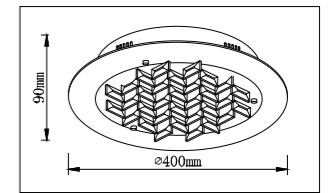

JY0022

Metal and glass body with clear crystal							
Code	Class	IP	QC	Lamp/s LED (Factory fitted) 4000K	Lumen 	Colour/s Chrome/ silver Silver grey/ clear	
JY0018	I	20	21	12w	950	•	
JY0019	I	20	21	24w	1300	•	
JY0020	I	20	21	18w	900		•

Metal and glass body with clear crystal							
Code	Class	IP	QC	Lamp/s LED (Factory fitted) 4000K	Lumen 	Colour/s Silver grey/ clear	
JY0021	I	20	21	12w	950	•	
JY0022	I	20	21	18w	1160	•