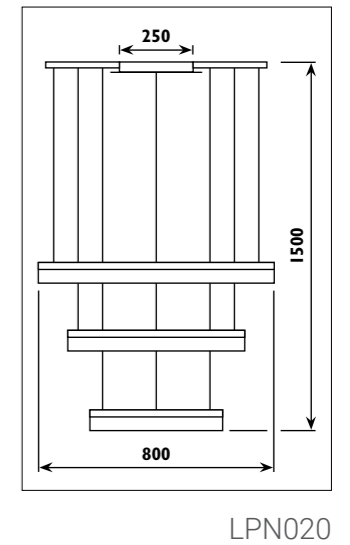

MDY012 Metal body with acrylic lens							
LPN0014BL Acrylic and aluminium							
Code	Class	IP	QC	Lamp/s LED (Factory fitted) 3500K	Lumen 	Colour/s Chrome Black	
MDY012	I	20	21	3x5w	1200	•	
LPN0014BL	I	20	21	45w	1650		•

Metal body with plastic lens					
Code	Class	IP	QC	Lamp/s LED (Factory fitted) 4000K	Colour/s White
LPN020	I	20	21	75w	•
LPN021	I	20	21	24w	•