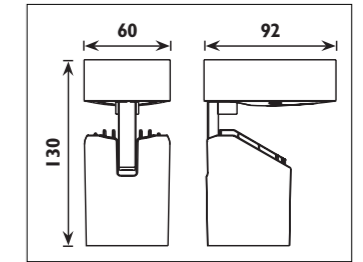

LTS005

BJ13 Die-cast aluminium body												
LSL010 Metal body and aluminium shade												
Code	Class	IP	QC	Lamp/s		Feature/s	Lumen	Colour/s				
				LED (Factory fitted) 3000K	4000K			Dimmable	Beam angle		Black	White
BJ13	I	20	22	13w		24°	1100	•				
LSL010	I	20	22		7w		700		•			

Aluminium body with plastic gear box and PC reflector										
Code	Class	IP	QC	CRI	Lamp/s		Lumen	Colour/s		
					LED (Factory fitted) 4000K			Black	White	Silver
LTS007	II	20	22	>80	12w		700	•	•	•
LTS005	II	20	22	>80	12w		700	•	•	•