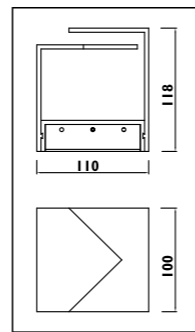

LWL009

Aluminium body							
Code	Class	IP	QC	Lamp/s LED (Factory fitted) 4000K	Lumen 	Colour/s White body Satin silver body	
LWL005	II	20	21	4.5w	300	•	•
LWL006	II	20	21	4.5w	300	•	•
LWL009	II	20	21	4.5w	300	•	•

LWL010 - LWL011 - LWL013 Aluminium body										
LWL004 Metal body										
Code	Class	IP	QC	Lamp/s LED (Factory fitted) 4000K	Lumen 	Colour/s White body Satin silver body Aluminium White				
LWL010	II	20	21	1 x 4.5w	380	•	•			•
LWL011	II	20	21	2 x 4.5w	1000	•	•			•
LWL013	II	20	21	1 x 4.5w	380	•	•			•
LWL004	I	20	21	6 x 1w	480				•	•