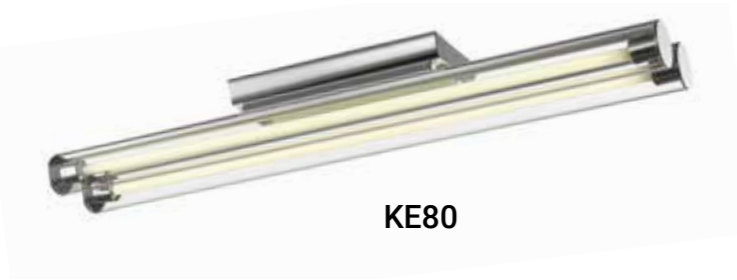

KE80

Plastic body with glass cover						
Code	Class	IP	QC	Base Fluorescent tube T5	Lamp/s Max	Colour/s Chrome
KE80	I	20	21	G5	2 x 24w	•
KE81	I	20	21	G5	2 x 54w	•

KE42 Metal body									
JM04 Plastic body and shade									
JM07 Metal and plastic body with plastic shade									
Code	Class	IP	QC	Lamp/s			Colour/s		
				Base	Max	Ballast Included (electronic)	Satin silver body White shade	Satin chrome	White
KE42	I	20	31	Circline T5	55w	•		•	
JM04	I	54	31		22w	•			•
JM07	I	20	31	Circline T6	83w	•	•