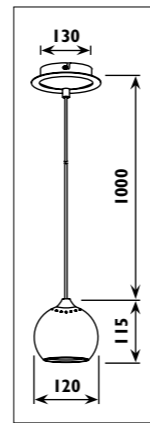

PF120

Metal body						
Code	Class	IP	QC	Lamp/s		Colour/s
				Base	Max	
PF125	I	20	21	GU10 PAR16	4 x 35w	•
PF120	I	20	21	GU10 PAR16	1 x 35w	•