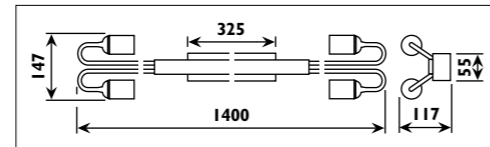

KE01

Metal body							
Code	Class	IP	QC	Base Fluorescent tube T8	Lamp/s Max	Ballast included (electronic)	Colour/s Satin chrome
KE01	I	20	21	G13	4ft 2 x 36w	•	•
KE02	I	20	21	G13	2ft 2 x 18w	•	•

Metal body								
Code	Class	IP	QC	Base Fluorescent tube T5	Lamp/s Max	Ballast included (electronic)	Ballast not dimmable	Colour/s Chrome Satin chrome body
KE03	I	20	31	G5	2 x 54w	•	•	•