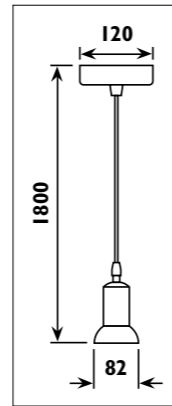

Metal body						
Code	Class	IP	QC	Lamp/s		Colour/s
				Base	Max	Satin chrome
JC01	I	20	21	E27	60w	•

JC300/01
Lamps not included
Length: 1m

JC300/01

JC302
Lamps not included

JC302

PB12 / FIESTA

PB12

PB15 / FINE