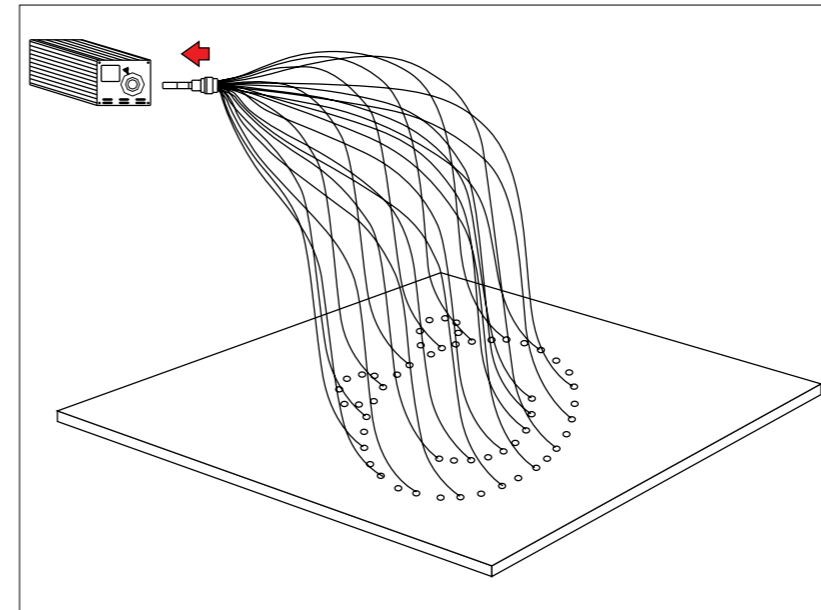

Fibre optic tails, aluminium control box with power cord and plug										
Code	Class	IP	QC	DC lamp/s			Lighting effects	Application effect/s	Specification	
				 12v GU5,3 halogen MR16 mirror	 Driver unit included (electronic)	 Driver unit (not dimmable)	 Colour wheel continuous rotation	 Starlight		
									Qty	Length
LN103	I	20	31	50w	•	•	•	•	100	2m