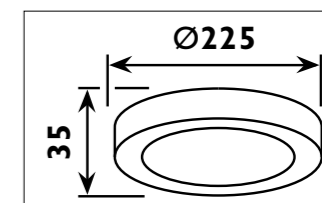

Aluminium body and plastic lens						
Code	Class	IP	QC	Lamp/s	Lumen	Colour/s
				LED (Factory fitted) 4000K	1700	White
KBL0001	I	20	31	20w	1700	•
KBL0002	I	20	31	38w	3300	•

LBT004

Aluminium body								
Code	Class	IP	QC	Lamp/s	Lighting effects	Lumen	Colour/s	
				LED (Factory fitted) 2500K-6000K	Dimmable	RGB	900	White
LBT004	II	20	22	18w	•	•	900	•
LBT005	II	20	22	24w	•	•	1200	•