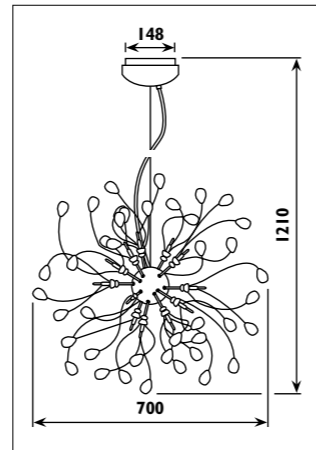

PF73

Metal body with crystal trim								
Code	Class	IP	QC	Lamp/s				Colour/s
				Base	Max	Transformer included	Transformer not dimmable	
PF73	I	20	21	G4	30 x 10w	•	•	•

Metal body with clear crystal droplets						
Code	Class	IP	QC	Lamp/s		Colour/s
				Base	Max	
PF49	I	20	20	G9	5 x 40w	•