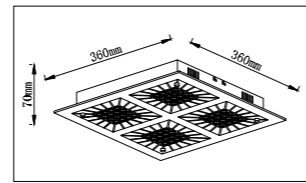

JY0019

Metal and glass body with clear crystal							
Code	Class	IP	QC	Lamp/s LED (Factory fitted) 4000K	Lumen 	Colour/s Chrome/ silver Silver grey/ clear	
JY0018	I	20	21	12w	950	•	
JY0019	I	20	21	24w	1300	•	
JY0020	I	20	21	18w	900		•

Metal and glass body with clear crystal							
Code	Class	IP	QC	Lamp/s LED (Factory fitted) 4000K	Lumen 	Colour/s Silver grey/ clear	
JY0021	I	20	21	12w	950	•	
JY0022	I	20	21	18w	1160	•