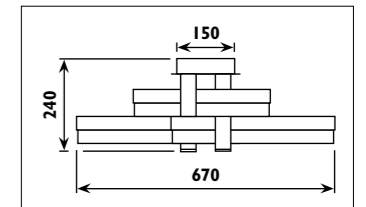

JE62

JY001 Rectangle patterned glass shade with crystals						
JY002 Square patterned glass shade with crystals						
Code	Class	IP	QC	Lamp/s LED (Factory fitted) 4000K	Lumen 	Colour/s Chrome/ white glass
JY001	I	20	21	39w	3510	•
JY002	I	20	21	17w	1530	•

Metal body with plastic lens						
Code	Class	IP	QC	Lamp/s LED (Factory fitted) 3500K	Lumen 	Colour/s Silver/ white
JE60	I	20	21	24w	1100	•
JE61	I	20	21	40w	1700	•
JE62	I	20	21	24w	1400	•