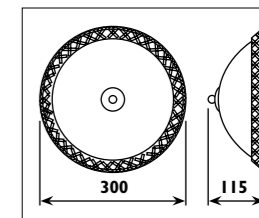

JJ167

Polyresin body with alabaster glass shade						
Code	Class	IP	QC	Lamp/s		Colour/s
				Base	Max	
						 French white body Alabaster glass
JJ163	I	20	21	E27	2 x 60w	•
JJ164	I	20	21	E27	3 x 60w	•

Polyresin body with alabaster glass shade						
Code	Class	IP	QC	Lamp/s		Colour/s
				Base	Max	
						 Antique gold body Alabaster glass
JJ167	I	20	21	E27	1 x 60w	•
JJ168	I	20	21	E27	2 x 60w	•
JJ169	I	20	21	E27	3 x 60w	•