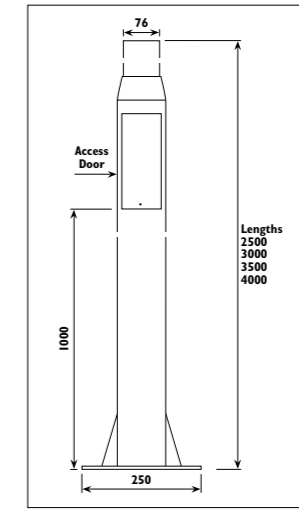

PS76 MS surface mount with stabilising step