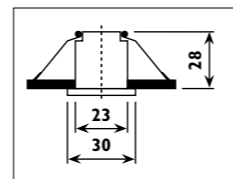

CA20

CA10 Steel body											
CA20 Aluminium body											
Code	Class	IP	QC	Lamp/s		Cutout (mm)	Colour/s				Accessories
				12v G4	Transformer required		Chrome	Satin chrome	Satin silver	White	
CA10	III	20	21	10w	•	Ø 40	•	•	•	•	•
CA20	III	20	21	10w	•	Ø 25		•	•	•	•

CB34 Steel and die-cast aluminium body with glass lens											
CB36 Die-cast aluminium body and heat sink, anodised aluminium reflector with glass lens											
Code	Class	IP	QC	Lamp/s		Cutout (mm)	Clearance Height (mm)	Colour/s			Accessories
				12v GU5,3 MR16	Transformer required			Satin chrome	Chrome	White	
CB34	III	30	22	50w	•	Ø 75	84	•		•	•
CB36	III	30	32	50w	•	Ø 105	88	•	•	•	•