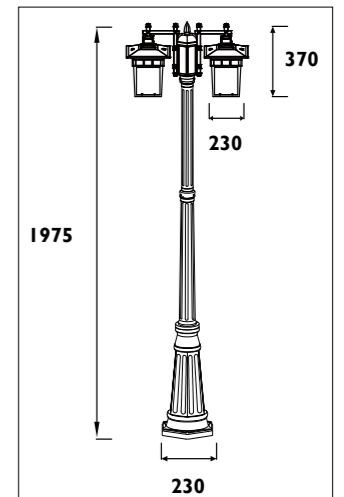

LS286 • LS287

LS0012

LS0012BL

Die-cast aluminium body with glass lens						
Code	Class	IP	QC	Lamp/s		Colour/s
				Base	Max	
LS286	I	44	22	E27	1 x 100w	•
LS287	I	44	22	E27	2 x 100w	•

LS0012BL Die cast aluminium body and glass lens						
LS794 Die-cast aluminium body and glass shade						
Code	Class	IP	QC	Lamp/s		Colour/s
				Base	Max	
LS0012BL	I	44	22	E27	2 x 60w	•
LS794	I	44	22	E27	3 x 60w	•