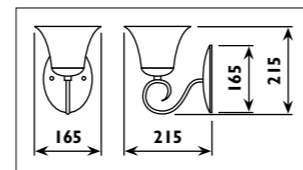

I 44-45

I 46-47

I 38-39

JP440

JP424 Metal body with alabaster glass shades						
JP440 Metal body with glass shade/s						
Code	Class	IP	QC	Lamp/s		Colour/s
				Base	Max	
						<table border="0"> <tr> <td></td> <td></td> <td></td> </tr> <tr> <td>French white body White glass shades</td> <td>Antique bronze body White glass shades</td> <td>Black body Cream glass</td> </tr> </table>
JP424	I	20	21	E27	1 x 60w	•
JP440	I	20	21	E27	1 x 60w	•

JP420 Metal body with clear glass shades						
JQ11 Metal body with frosted glass shade						
Code	Class	IP	QC	Lamp/s		Colour/s
				Base	Max	
						<table border="0"> <tr> <td></td> <td></td> </tr> <tr> <td>Brown body Clear glass</td> <td>Antique copper body White glass</td> </tr> </table>
JP420	I	20	21	E14	1 x 60w	•
JQ11	I	20	11	E14	1 x 40w	•