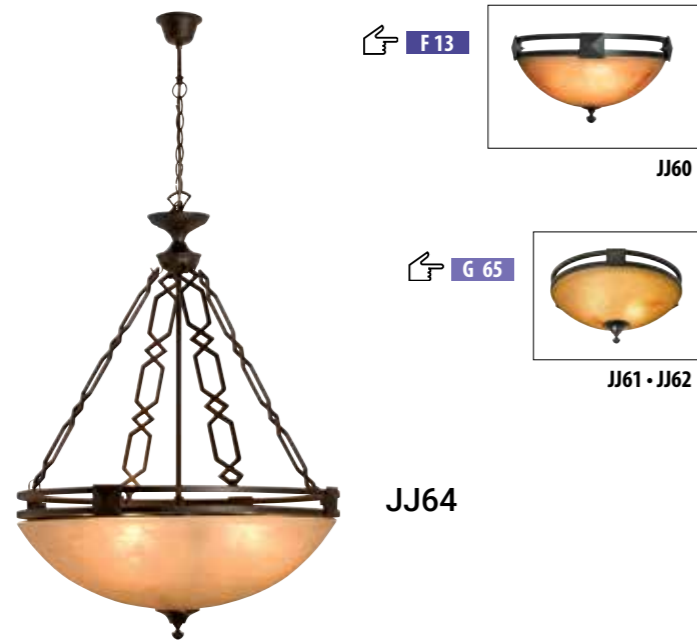

JG09

Metal body with grid cover						
Code	Class	IP	QC	Lamp/s		Colour/s
				Base	Max	
JC143	I	20	21	E27	60w	•
PF17	I	20	21	E27	60w	•

PRT0026 Metal body with wood and aluminium shade						
JG09 Metal body						
Code	Class	IP	QC	Lamp/s		Colour/s
				Base	Max	
PRT0026	II	20	24	E27	60w	•
JG09	I	20	21	E27	60w	•