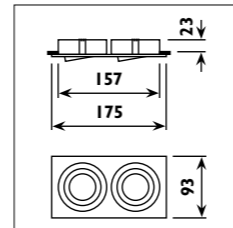

CB72

Related products for CB71 • CB72 • CB73

B 34

CNC aluminium body											
Code	Class	IP	QC	Lamp/s	Transformer required	Cutout (mm)	Clearance Height (mm)	Feature/s	Colour/s	Accessories	
				12v GU5,3 MR16				Tilt	Aluminium	Conversion bracket	Slab box & Slab lid
										B 56	L 4-6
CB71	III	20	32	1 x 50w	•	Ø 80	70	43°	•	HG11	•
CB72	III	20	32	2 x 50w	•	80 x 157	70	43°	•	HG11	
CB73	III	20	32	3 x 50w	•	80 x 242	70	43°	•	HG11	

Anti-glare

CB27 Die cast aluminium - anti glare adjustable											
AJ52 Steel body											
Code	Class	IP	QC	Lamp/s	Cutout (mm)	Feature/s	Colour/s	Accessories			
				230v GU10 PAR16		Inner tilt	Satin chrome/Black	White	Bright white	Polished aluminium	Slab box & Slab lid
											L 4-6
AJ52	I	20	21	1 x 50w	80 x 80	30°	•				•
CB27	I	20	22	1 x 50w	Ø76			•	•	•