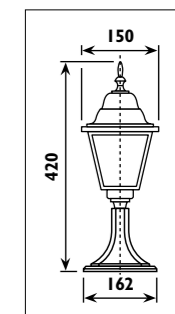

LS274 / DOLCE

K 71

LS272 • LS273

LS274

Die-cast aluminium body with glass lens						
Code	Class	IP	QC	Lamp/s		Colour/s
				Base	Max	
LS210	I	44	22	E27	100w	•
LS282	I	44	22	E27	100w	•

Die-cast aluminium body with glass lens						
Code	Class	IP	QC	Lamp/s		Colour/s
				Base	Max	
LS242	I	44	22	E27	100w	•
LS274	I	44	22	E27	100w	•