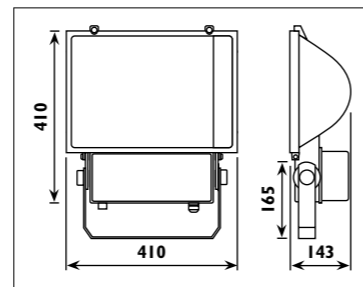

LS174

Die-cast aluminium and plastic body, anodised aluminium reflector with glass lens							
Code	Class	IP	QC	HID lamp/s		Gear	Colour/s
				Base	Max		
				HPS	Metal halide	Included	Black
LS174	I	55	22	E40	E40	400w	•

Die-cast aluminium and plastic body, anodised aluminium reflector with glass lens								
Code	Class	IP	QC	Lamp/s		Feature	Colour/s	
				Base	Max		Black	White
				Halogen Q1		Infra red movement sensor		
				78mm	118mm			
LS102	I	44	12	Rx7s	500w	•		
LS104	I	44	12	Rx7s	150w	•		•