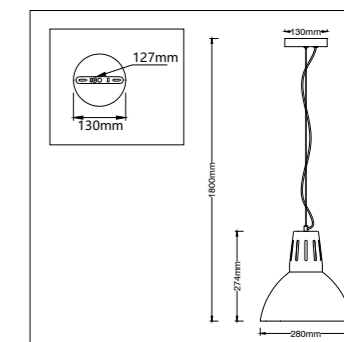

PF0015PK • PF0015RST