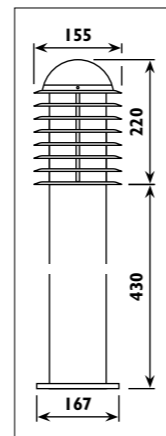

LS435

DMC							
Code	Class	IP	QC	Lamp/s		Colour/s	Coastal use
				Base	Max		
LS436	II	44	24	E27	60w	Black	Except high corrosion or acidic areas. 3 year warranty against corrosion.
LS435	II	44	24	E27	60w	Black	Except high corrosion or acidic areas. 3 year warranty against corrosion.