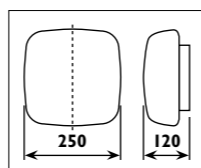

JK25

Metal body with opal bayonet lock-on glass shade						
Code	Class	IP	QC	Lamp/s		Colour/s
				Base	Max	
JK20	I	20	21	E27	60w	•
JK25	I	20	21	E27	60w	•

Metal body with opal bayonet lock-on glass shade						
Code	Class	IP	QC	Lamp/s		Colour/s
				Base	Max	
JL20	I	20	21	E27	60w	•
JL25	I	20	21	E27	60w	•