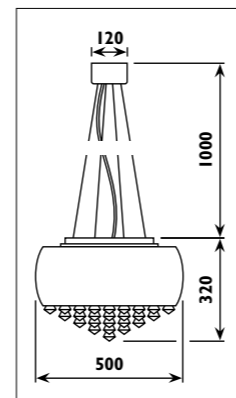

PF110

LPN0009CH Crystal and stainless steel											
PF110 Metal body with glass shade and crystal drops											
Code	Class	IP	QC	Lamp			Lumen	Feature/s	Colour/s		
				E14	Base LED Factory fitted (colour temperature switching) 4000K/6500K	LED (factory fitted) RGB Colour changing			Dimmable	Chrome	Chrome body/ clear glass/ clear crystal
LPN0009CH	I	20	24		20W		1600	•	•		
PF110	I	20	20	3 x 40w		48 x 0.1w		•		•	

LCH001 Metal body with K9 crystal droplets										
PF126 Metal body with acrylic shade										
Code	Class	IP	QC	Lamp/s		Lumen	Colour/s		Remote included	Dimmable
				LED (Factory fitted) 4000K	36 x 2w		Chrome body clear crystal	White		
LCH001	I	20	21		36 x 2w	8640	•			
PF126	I	20	21	36 x 2w		8640				•