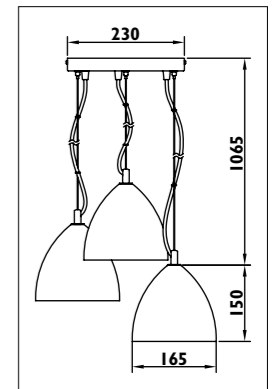

Metal ceiling plate with concrete shade						
Code	Class	IP	QC	Lamp/s		Colour/s
				Base	Max	
JC120	I	20	21	E14	40w	•
JC121	I	20	21	E14	40w	•

JC122

Metal ceiling plate with concrete shade							
Code	Class	IP	QC	Lamp/s		Colour/s	
				Base	Max	Grey	Sand grey
JC122	I	20	21	E14	3 x 40w	•	
JC124	I	20	21	E14	4 x 40w		•