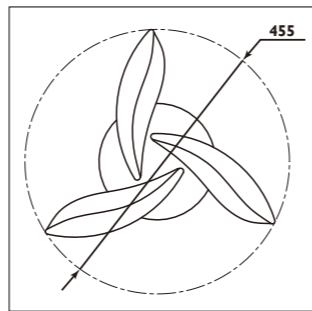

H 5

LPN030
LPN031
F 4

LPN030

LPN027 Aluminium and silicone body						
LPN030 - LPN031 Aluminium and acrylic body						
Code	Class	IP	QC	Lamp/s LED (Factory fitted) 4000K	Lumen 	Colour/s White
LPN027	I	20	21	48w	3000	•
LPN030	I	20	21	30w	2400	•
LPN031	I	20	21	51w	3900	•

Iron and aluminium + PC							
Code	Class	IP	QC	Lamp/s LED (Factory fitted) 5000K	Lumen 	Colour/s Satin nickel Chrome	
LKE0001CH	II	20	21	40w	1680	•	•
LKE0002SN	II	20	21	20w	1300	•	•