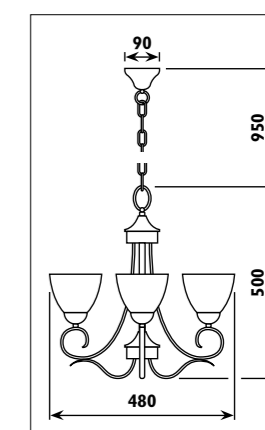

JP425

Metal body						
Code	Class	IP	QC	Lamp/s		Colour/s
				Base	Max	
JP0014-BL	I	20	21	E14	3 x 40w	• Black
JP0015-BL	I	20	21	E14	6 x 40w	•

Metal body with alabaster glass shades							
Code	Class	IP	QC	Lamp/s		Colour/s	
				Base	Max		
JP425	I	20	21	E27	3 x 60w	• French white body White glass shades	• Antique bronze body White glass shades