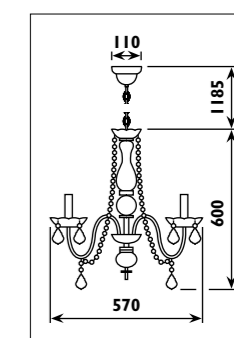

Crystal body with metal trim						
Code	Class	IP	QC	Lamp/s		Colour/s
				Base	Max	 Chrome trim Clear crystal
JP091	I	20	31	E14	5 x 40w	•

JP024 / TOLEDO

JP024

JP026 / TOLEDO

JP026

JP211 / TOLEDO

F 34

JP211