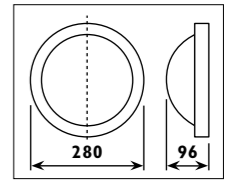

JD90

Metal body with opal bayonet lock-on glass shade						
Code	Class	IP	QC	Lamp/s		Colour/s
				Base	Max	
JD73	I	20	21	E27	1 x 60w	• Satin chrome body White glass

Metal body with opal bayonet lock-on glass							
Code	Class	IP	QC	Lamp/s		Colour/s	
				Base	Max	Satin chrome body White glass	Satin silver body White glass
JD90	I	20	21	E27	1 x 60w	•	•
JD91	I	20	21	E27	2 x 60w	•	•
JD92	I	20	21	E27	1 x 60w	•	•
JD93	I	20	21	E27	2 x 60w	•	•