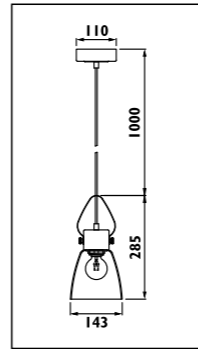

JC147

Metal body								
Code	Class	IP	QC	Lamp/s		Colour/s		
				Base	Max			
JC147	I	20	21	E27	40w	•	•	•
JC148	I	20	21	E27	40w	•	•	•

Recommended décor lamps to compliment above fittings:

Metal body with glass shade						
Code	Class	IP	QC	Lamp/s		Colour/s
				Base	Max	
JC169	I	20	21	E27	40w	•