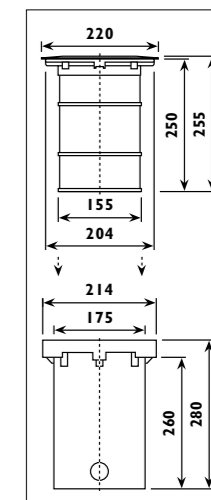

LS535

Stainless steel body, anodised aluminium reflector, glass lens with plastic sleeve									
Code	Class	IP	QC	Base Metal halide	HID lamp/s Max	Gear included	Feature/s Tilt Beam angle	Colour/s Stainless steel	
LS574	I	54	23	Rx7s	150w	•	20° Wide	•	

Stainless steel ring, die-cast aluminium body, anodised aluminium reflector, glass lens with plastic sleeve									
Code	Class	IP	QC	Base Metal halide	HID lamp/s Max	Gear included	Feature/s Asymmetrical lighting	Colour/s Stainless steel	
LS535	I	65	33	Rx7s	70w	•	•	•	
LS536	I	65	33	Rx7s	150w	•	•	•