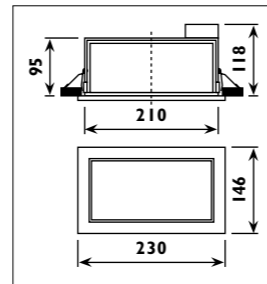

BG31

Die-cast aluminium body, anodised aluminium reflector with glass lens										
Code	Class	IP	QC	Lamp/s 230v R7s QI 118mm	HID lamp/s 230v Rx7s	Gear required	Cutout (mm)	Feature/s Tilt	Colour/s Satin silver body Silver reflector White body Silver reflector	
BG31	I	20	32	200w	70w	•	125 x 210	60°		•
BG40	I	20	32	200w	70w	•	130 x 220	60°	•	
BG42	I	20	32		150w	•	130 x 220	60°	•	

Steel conversion bracket with lampholder and terminal box				
Code	Class	IP	Function	Lamp/s 230v GU10 PAR16
HG11	I	20	Conversion bracket for fixed and adjustable downlights	50w