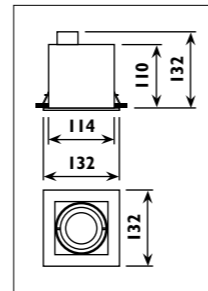

AJ61

Steel and die-cast aluminium body									
Code	Class	IP	QC	Lamp/s 230v GU10 PAR16	Cutout (mm)	Feature/s 		Colour/s Satin silver	Options 12v versions B 28-29
					Outer tilt	Inner tilt			
AJ61	I	20	21	1 x 50w	115 x 115	90°	45°	•	CB61
AJ62	I	20	21	2 x 50w	115 x 220	90°	45°	•	CB62
AJ63	I	20	21	3 x 50w	115 x 325	90°	45°	•	CB63

Steel and die-cast aluminium body									
Code	Class	IP	QC	Lamp/s 230v GU10 PAR16	Cutout (mm)	Feature/s 		Colour/s Satin silver	Options 12v versions B 28-29
					Outer tilt	Inner tilt			
AJ61	I	20	21	1 x 50w	115 x 115	90°	45°	•	CB61
AJ62	I	20	21	2 x 50w	115 x 220	90°	45°	•	CB62
AJ63	I	20	21	3 x 50w	115 x 325	90°	45°	•	CB63