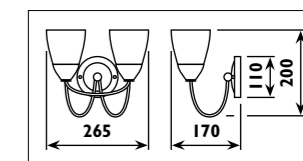

JH79

Metal body with glass shade/s							
Code	Class	IP	QC	Lamp/s		Colour/s	
				Base	Max		
JP323	I	20	20	E14	2 x 40w		•
JP435	I	20	21	E14	1 x 40w	•	

Metal body with opal glass shades						
Code	Class	IP	QC	Lamp/s		Colour/s
				Base	Max	
JH78	I	20	11	E14	1 x 40w	•
JH79	I	20	11	E14	2 x 40w	•