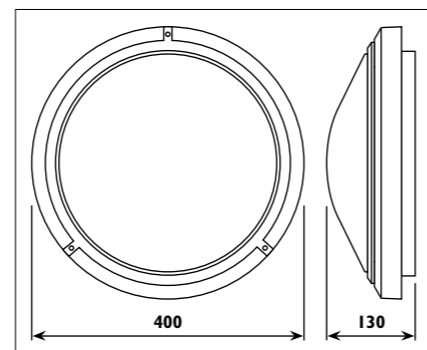

WT36

Die-cast aluminium body with glass lens							
Code	Class	IP	QC	Lamp/s		Colour/s	
				Base	Max	Black	Matt white
WT35	I	54	22	E27	1 x 60w	•	•
WT36	I	54	22	E27	2 x 60w		•

Die-cast aluminium body with glass lens							
Code	Class	IP	QC	Lamp/s		Colour/s	
				Base	Max	Black	White
WT6A	I	54	22	E27	60w	•	•
WT6E	I	54	22	E27	60w		•