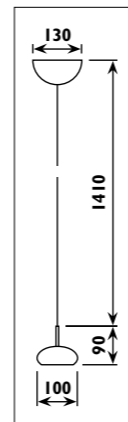

LPN0016CH

LPN011 Aluminium body and metal base with acrylic lens/s						
LPN0016CH Metal body with acrylic lens						
Code	Class	IP	QC	Lamp/s LED (Factory fitted)	Lumen 	Colour/s Chrome
LPN011	I	20	21	4 x 2.4w	450.40	•
LPN0016CH	I	20	21	5.5w	380	•