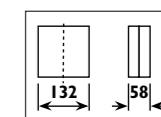

JD77

Metal body with frosted bayonet lock-on glass shade							
Code	Class	IP	QC	Lamp/s		Colour/s	
				Base	Max		
JD74	I	20	21		1 x 40w	•	
JD75	I	20	21		1 x 60w	•	
JD76	I	20	21		2 x 60w	•	

Metal body with frosted glass shade							
Code	Class	IP	QC	Lamp/s		Colour/s	
				Base	Max		
JD77	I	20	21		1 x 40w	•	
JD78	I	20	21		1 x 60w	•	
JD79	I	20	21		2 x 60w	•