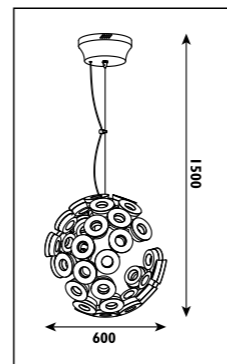

MDY009

Metal body with acrylic lens						
Code	Class	IP	QC	Lamp/s LED (Factory fitted) 4000K	Lumen 	Colour/s Matt white Matt black/ frosted acrylic lens
MDY008	I	20	21	35 x 2.4w	6300	•
MDY009	I	20	21	35 x 2.4w	6300	•

Metal ceiling cup with glass shade						
Code	Class	IP	QC	Lamp/s LED (Factory fitted) 4000K	Lumen 	Colour/s Black metal Clear glass Red cable Copper Clear glass Orange cable
MDY004	I	20	21	12 x 3w	3600	•
MDY005	I	20	21	12 x 3w	3600	•