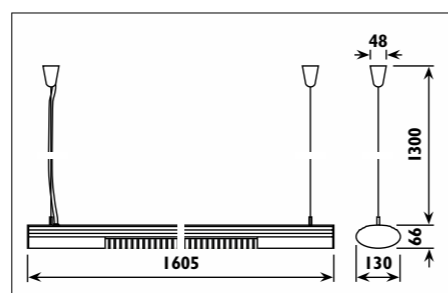

KD64

KD63 Aluminium and plastic body with plastic lens								
KD64 Aluminium and plastic body with plastic grill								
Code	Class	IP	QC	Base Fluorescent tube T8	Lamp/s Max	Ballast included	Colour/s Satin silver | White	
KD63	I	20	32	G13	2 x 36w	•	•	
KD64	I	20	32	G13	2 x 36w	•	•	•

Aluminium body and reflector											
Code	Class	IP	QC	Base Fluorescent tube T5	Lamp/s Max	Ballast included	Mounting option/s As surface | As pendant		Accessories Joiner ZJNR001 | TP Track & accessories D.2		Colour/s Aluminium
KA51	I	20	20	G5	1 x 80w	•	•	•	•	TP001	•