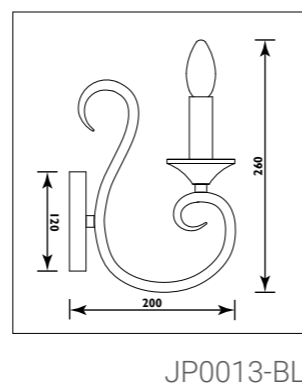

Metal body							
Code	Class	IP	QC	Lamp/s		Max	Colour/s
				Base	Max		
JP0009-BL	I	20	21		E27	1 x 28w	• Black
JP0013-BL	I	20	21			1 x 28w	•

Metal body							
Code	Class	IP	QC	Lamp/s		Colour/s	
				Base	Max	White/ Satin nickel	Grey/ copper
JH0001WH	I	20	21		E27	40w	•
JH0001GY	I	20	21		E27	40w	•