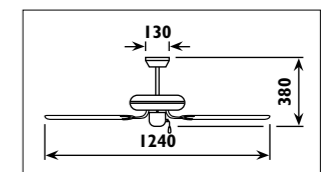

JX12

WHITE AVAILABLE IN A 3PACK

JX01A Metal body, opal glass shade with plastic blades														
JX17 Metal body with wooden blades and glass shade														
Code	Class	IP	QC	Lamp/s	Feature/s				Switch control	Remote control	Colour/s			
				Base R7s Q1 78mm	3 Speed	Dual cycle (forward/ reverse)	Adjusts for sloped ceiling	(Surface mount) (mm) Included	(For speed control & dimming) Available on request	Satin chrome body Satin silver blades White glass	Satin titanium body Satin titanium blades White glass	Satin chrome body Wooden blades White glass	White body White blades White glass	
JX01A	I	20	21	1 x 60w	.	.	.		Included	.	.	.	.	
JX17	I	20	21	1 x 60w	.	.	.	114 x 65		.	.	.	.	

JX09 Metal body, opal glass shade with wooden reversible blades																	
JX12 Metal body and blades with plastic cup																	
Code	Class	IP	QC	Lamp/s	Max	Feature/s				Switch control	Remote control	Colour/s					
				Base E27		3 Speed	5 Speed	Dual cycle (forward/ reverse)	Adjusts for sloped ceiling	(Surface mount) (mm) Included	Available on request	Satin silver body Satin silver/ Black blades White glass	White	Black	Chrome	Satin chrome	
JX09	I	20	21	2 x 60w	Gen	.	.	.	.		.	.	.	.	.	.	.
JX12	I	20	21			.	.			132 x 90		.	.	.	.	.	.