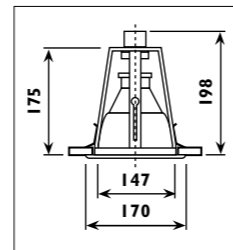

AC42

Steel body with anodised aluminium reflector							
Code	Class	IP	QC	Lamp		Cutout (mm)	Colour/s
				Base E27	Type		
AC42	I	20	21	100w	Gen	Ø 157	•
AC10	I	20	21	60w	Gen	Ø 110	•

Steel body with anodised aluminium reflector										
Code	Class	IP	QC	Lamp/s			Ballast Included	Cutout (mm)	Colour/s	
				230v CFL	2 x 13w	2 x 18w				2 x 26w
BA20	I	20	31	•	•	•	•	Ø 210	•