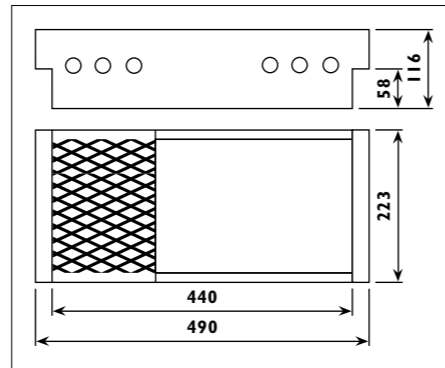

SB04

Galvanised steel		
Code	SB04	SL04
Junction Box for concrete and brick installations to house Downlight*	•	
Function Cover plate for slab box		SB04
Cutout for Downlight		•
Footlight*	•	
Recess base*	•	•
Transformer preferable to use aluminium coated lamp	•	
Features	•	
Replaces concrete block	•	
Accessory		
Slab lid	SL04	
Ø 60mm		•
Ø 65mm		•
Ø 70mm		•
Ø 75mm		•
Ø 80mm		•
Ø 85mm		•
Ø 90mm		•

*Cutout too small for transformer access and maintenance

*Where indicated throughout the catalogue

With transformer installations use aluminium coated lamp

Galvanised steel	
Function Box for concrete and brick installations to house Footlights	KG41 - KG46
Transformer	XE060/03