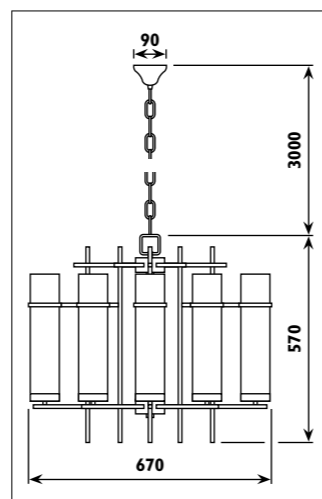

JP422 • JP423
F 24

JP512 • JP513
F 30

JP423

Metal body with clear glass shades						
Code	Class	IP	QC	Lamp/s		Colour/s
				Base	Max	
JP422	I	20	21	E14	6 x 40w	•
JP423	I	20	21	E14	8 x 40w	•

Metal body with clear glass shade						
Code	Class	IP	QC	Lamp/s		Colour/s
				Base	Max	
JP512	I	20	21	E27	3 x 40w	•
JP513	I	20	21	E27	5 x 40w	•