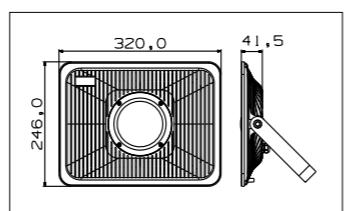

Aluminium body with tempered glass lens							
Code	Class	IP	QC	Lamp/s  LED (Factory fitted)	Lumen 	Beam angle 	Colour/s  Aluminium
LS784	I	65	22	100w	7200	100°	•

LS724 • LS726

LS724

LS726

LS727 • LS728

LS727