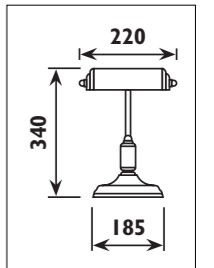

JF0004WH • JF0004GY
JF0004GR

Metal body							
Code	Class	IP	QC	Lamp/s		Colour/s	
				Base	Max	White/ Satin nickel	Grey/ copper
JF0003WH	II	20	21	E27	40w	•	
JF0003GY	II	20	21	E27	40w		•

Metal body								
Code	Class	IP	QC	Lamp/s		Colour/s		
				Base	Max	White/ Satin nickel	Grey/ copper	Green/ copper
JF0004WH	II	20	21	E27	40w	•		
JF0004GY	II	20	21	E27	40w		•	
JF0004GR	II	20	21	E27	40w			•