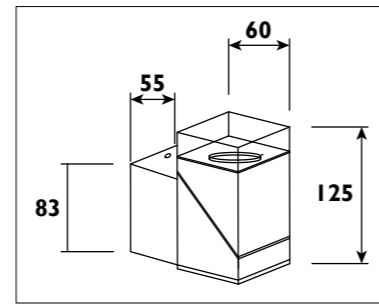

LS0009BL

LSL0003
LSL0004
K12

LS0010BL

Die cast aluminium body and acrylic lens						
Code	Class	IP	QC	Lamp/s LED (Factory fitted) 6000K	Lumen 	Colour/s Matt black
LS0009BL	I	54	22	5w	240	•
LS0010BL	I	54	22	2 x 5w	480	•

Stainless steel + opal PC						
Code	Class	IP	QC	Lamp/s LED (Factory fitted) 4000K	Lumen 	Colour/s Stainless steel
LSL0003SST	I	44	21	10w	370	•
LSL0004SST	I	44	21	10w	370	•