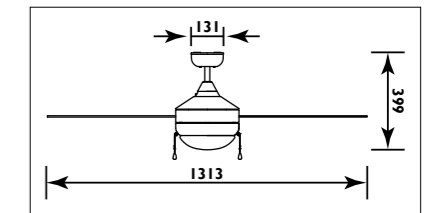

JX05

JX0005SN

60W Motor

JX0005SN

Wooden body with wooden blades						
Code	Class	IP	QC	Feature/s		Colour/s
				3 Speed	Adjusts for sloped ceiling	Antique brown body Dark wood blades
JX04	I	20	21	•	•	•
JX05	I	20	21	•	•	•