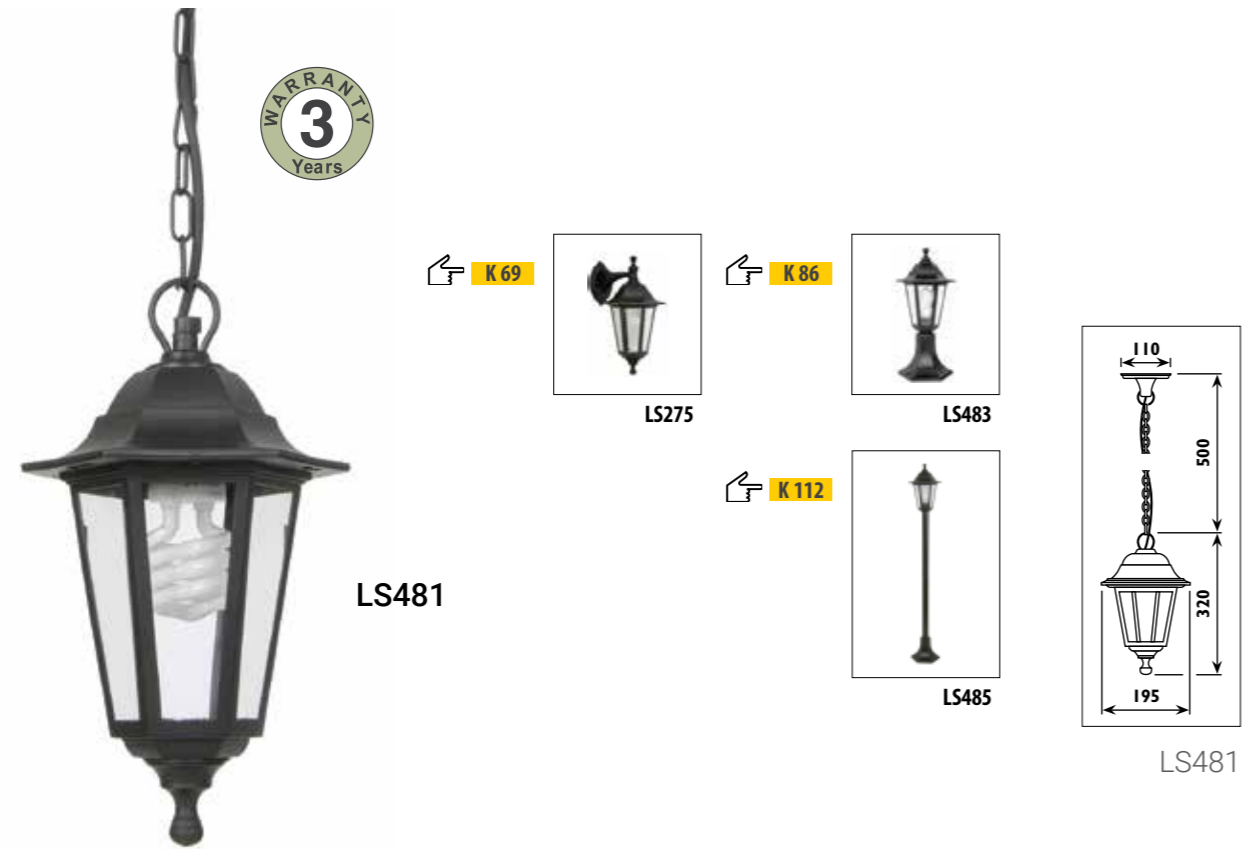

LS274 / DOLCE

K 71

LS272 • LS273

LS274

Die-cast aluminium body with glass lens						
Code	Class	IP	QC	Lamp/s		Colour/s
				Base	Max	
LS210	I	44	22	E27	100w	•
LS282	I	44	22	E27	100w	•

Die-cast aluminium body with glass lens						
Code	Class	IP	QC	Lamp/s		Colour/s
				Base	Max	
LS242	I	44	22	E27	100w	•
LS274	I	44	22	E27	100w	•