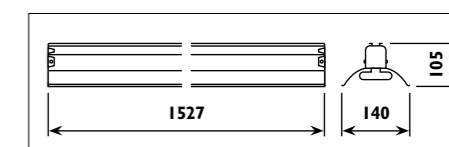

KA51

KD63 Aluminium and plastic body with plastic lens								
KD64 Aluminium and plastic body with plastic grill								
Code	Class	IP	QC	Base Fluorescent tube T8	Lamp/s Max	Ballast included	Colour/s Satin silver | White	
KD63	I	20	32	G13	2 x 36w	•	•	
KD64	I	20	32	G13	2 x 36w	•	•	•

Aluminium body and reflector											
Code	Class	IP	QC	Base Fluorescent tube T5	Lamp/s Max	Ballast included	Mounting option/s As surface | As pendant		Accessories Joiner ZJNR001 | TP Track & accessories D.2		Colour/s Aluminium
KA51	I	20	20	G5	1 x 80w	•	•	•	•	TP001	•