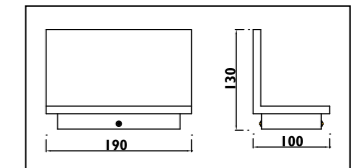

LWL011

Aluminium body							
Code	Class	IP	QC	Lamp/s LED (Factory fitted) 4000K	Lumen 	Colour/s White body Satin silver body	
LWL005	II	20	21	4.5w	300	•	•
LWL006	II	20	21	4.5w	300	•	•
LWL009	II	20	21	4.5w	300	•	•

LWL010 - LWL011 - LWL013 Aluminium body										
LWL004 Metal body										
Code	Class	IP	QC	Lamp/s LED (Factory fitted) 4000K	Lumen 	Colour/s White body Satin silver body Aluminium White				
LWL010	II	20	21	1 x 4.5w	380	•	•			•
LWL011	II	20	21	2 x 4.5w	1000	•	•			•
LWL013	II	20	21	1 x 4.5w	380	•	•			•
LWL004	I	20	21	6 x 1w	480				•	•