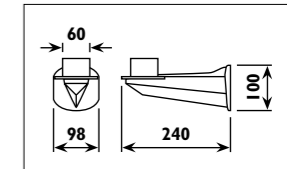

LS864A

Polycarbonate body & accessories								
LS864E • LS864EPB Polycarbonate body and lens								
Code	Class	IP	QC	Lamp/s		Colour/s	Coastal use	
				Base	Max			
				CFL	ESL	White sphere Black basket	Except high corrosion or acidic areas. 3 year warranty against corrosion.	
LS864E	II	44	24		E27	60w	•	•
LS864EPB	II	44	24	E27		60w	•	•

Polycarbonate body & accessories			
LS864A Arm only for LS864E/EPB Econo			
LS864P Post only for LS864E/EPB Econo			
Code	QC	Colour/s	Coastal use
		Black	Except high corrosion or acidic areas. 3 year warranty against corrosion.
LS864A	24	•	•
LS864P	24	•	•