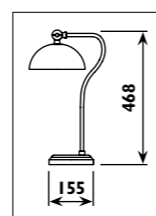

JF418

Metal body						
Code	Class	IP	QC	Lamp/s		Colour/s
				Base	Max	
JF418	II	20	21		25w	 Black