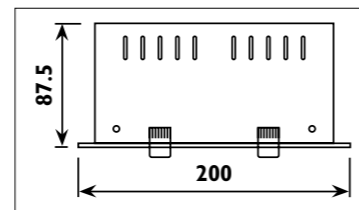

LDL070

Metal body							
Code	Class	IP	QC	Lamp/s LED (Factory fitted) 4000K	Cutout (mm)	Lumen 	Colour/s Black body/ white frame
LDL066	II	20	21	9w	97 x 97	720	•
LDL069	II	20	21	9w	97 x 97	720	•
LDL068	II	20	21	3 x 9w	183 x 97	2300	•
LDL070	II	20	21	2 x 9w	273 x 97	1500	•
LDL071	II	20	21	3 x 9w	273 x 97	2300	•

Die-cast aluminium body							
Code	Class	IP	QC	Lamp/s LED (Factory fitted) 4000K	Feature/s Tilt Beam angle	Lumen 	Colour/s White
LDL052	I	20	21	25w	60° (-15°~+45°) 30°	2800	•
LDL053	I	20	21	32w	60° (-15°~+45°) 30°	3600	•
LDL054	I	20	21	32w	60° 30°	3600	•