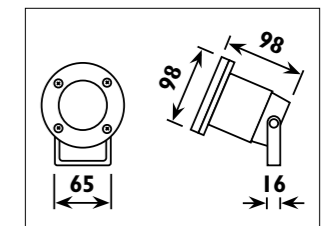

LS755 • LS756

LS333 Fiber glass head, plastic spike with glass lens												
LS506 Die-cast aluminium body with glass lens												
Code	Class	IP	QC	Lamp/s		Lamp/s	Cable	Feature/s			Colour/s	
				Submerged	Not submerged			Transformer required	Submersible maximum	Tolerates chemicals	Black	Green
LS333	II	54	24		12v GU5,3 halogen MR16 dichroic	100w					•	
LS506	III	68	22	50w	20w		2 metre	1 metre	No		•	•

LS511 Plastic body and spike, anodised aluminium reflector with glass lens													
LS755 - LS756 Fiber glass head, 304 stainless steel bracket with glass lens													
Code	Class	IP	QC	Lamp/s		Transformer required	Lamp/s	Cable	Feature/s			Colour/s	
				12v GY6,35 halogen	12v MR16 50w - Submerged 20w - Not submerged				230v PAR16 50w	Submersible maximum	Tolerates chemicals		Black
LS511	III	68	24	50w		•		5 metre	1 metre	Yes	•		
LS755	III	68	22			•			1 metre		•		
LS756	I	55	22								•