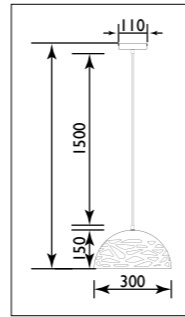

JC176W

G 85

JC176W Metal body					JH166 Metal body with acrylic shade				
Code	Class	IP	QC	Lamp/s		Colour/s		White	Chrome body Frosted shade
				Base	Max				
JC176W	I	20	21	E27	28w	•			
JH166	I	20	21	E27	60w				•

JC83 Metal cup with plastic shade					PF63 Metal body with glass shades				
Code	Class	IP	QC	Lamp/s		Colour/s		Satin chrome body White shade	Chrome body White glass
				Base	Max				
JC83	I	20	21	E27	3 x 60w	•			
PF63	I	20	21		G9 8 x 40w				•