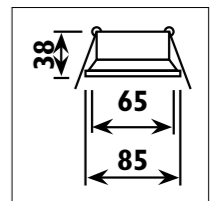

CB27

CB27 Die cast aluminium - anti glare adjustable											
AJ52 Steel body											
Code	Class	IP	QC	Lamp/s	Cutout (mm)	Feature/s	Colour/s	Accessories			
				230v GU10 PAR16		Inner tilt	Satin chrome/Black	White	Bright white	Polished aluminium	Slab box & Slab lid
											L 4-6
AJ52	I	20	21	1 x 50w	80 x 80	30°	•				•
CB27	I	20	22	1 x 50w	Ø76			•	•	•