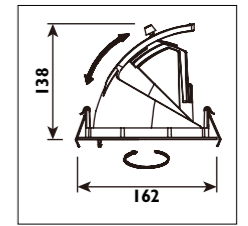

LDL052

Metal body							
Code	Class	IP	QC	Lamp/s LED (Factory fitted) 4000K	Cutout (mm)	Lumen 	Colour/s Black body/ white frame
LDL066	II	20	21	9w	97 x 97	720	•
LDL069	II	20	21	9w	97 x 97	720	•
LDL068	II	20	21	3 x 9w	183 x 97	2300	•
LDL070	II	20	21	2 x 9w	273 x 97	1500	•
LDL071	II	20	21	3 x 9w	273 x 97	2300	•

Die-cast aluminium body							
Code	Class	IP	QC	Lamp/s LED (Factory fitted) 4000K	Feature/s Tilt Beam angle	Lumen 	Colour/s White
LDL052	I	20	21	25w	60° (-15°~+45°) 30°	2800	•
LDL053	I	20	21	32w	60° (-15°~+45°) 30°	3600	•
LDL054	I	20	21	32w	60° 30°	3600	•