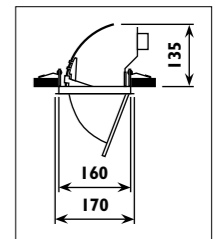

BG86

Steel body, aluminium body, anodised aluminium reflector with glass lens									
Code	Class	IP	QC	HID lamp/s		Cutout	Feature/s	Colour/s	
				230v G12	Gear required	(mm)	Beam angle	White body	Silver reflector
BG84	I	20	31	70w	150w	•	Ø 150	Narrow	•

Die-cast aluminium body, anodised aluminium reflector with glass lens														
Code	Class	IP	QC	Lamp/s		HID lamp/s		Cutout (mm)	Feature/s		White body Silver reflector	Colour/s		
				230v R7s	G12 Metal halide	230v R7s	Gear required		Tilt	Rotate		Black	Satin silver	White
BG60	I	20	32	150w		70w	•	Ø 207			•			
BG62	I	20	32			150w	•	Ø 207			•			
BG86	I	21	31		1 x 35w 1 x 70w		•	Ø 164	70°	355°		•	•	•