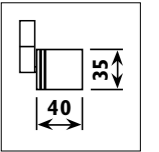

EX18

LTS002 Aluminium body, metal bracket, plastic adaptor												
LDL061 Die-cast aluminium body												
LTS003 Aluminium body, metal bracket, plastic adaptor												
Code	Class	IP	QC	Lamp/s		Feature/s Beam angle	Lumen	Colour/s			Options	
				LED (Factory fitted)				Black	Silver	White	TP Track & accessories D2	TB Track & accessories D1
LTS002	I	20	22	3000K	4000K	7w	700	.	.	.	.	.
LDL061	I	20	21	35w		24°	1911	.	.	.	.	.
LTS003	I	20	22		32w		3600	.	.	.	.	.

Die-cast aluminium body											
Code	Class	IP	QC	Lamp/s		Feature/s	Colour/s			Options	
				Base	Max		Satin silver	White	TP Track & accessories D2	TB Track & accessories D1	
EX18	II	20	21	GU10 PAR16	50w	Surface mount (Sold separately)	.	.	.	TP001	TB006