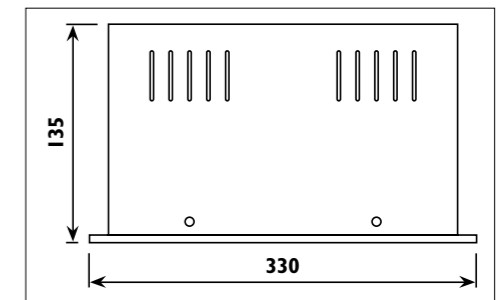

PRT0029

Aluminium body								
Code	Class	IP	QC	Lamp/s	Lumen	Colour/s		
				LED (Factory fitted) 4000K	Dimmable		Satin silver/black	White
LDL056/2	II	20	21	2 x 25.5w	2900	•	•	
LDL056/2	II	20	21	2 x 25.5w	2900	•	•	•
LDL057/3	II	20	21	3 x 25.5w	3100	•	•	

Die-cast aluminium and iron							
Code	Class	IP	QC	Lamp/s	Cutout (mm)	Lumen	Colour/s
				LED (Factory fitted) 4000K			Black body/white frame
PRT0029	II	20	24	2 x 30w	320 x 160	4900	•
PRT0030	II	20	24	2 x 25w	256 x 120	3400	•