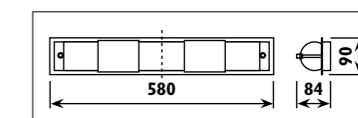

JN33

Metal body, clear glass trim with frosted glass shade						
Code	Class	IP	QC	Lamp/s		Colour/s
				Base	Max	
JN40	I	20	21	E14	2 x 60w	•
JN41	I	20	21	E14	3 x 60w	•
JN42	I	20	21	E14	4 x 60w	•

Metal body with frosted glass shade						
Code	Class	IP	QC	Lamp/s		Colour/s
				Base	Max	
JN32	I	20	21	E14	2 x 60w	•
JN33	I	20	21	E14	3 x 60w	•