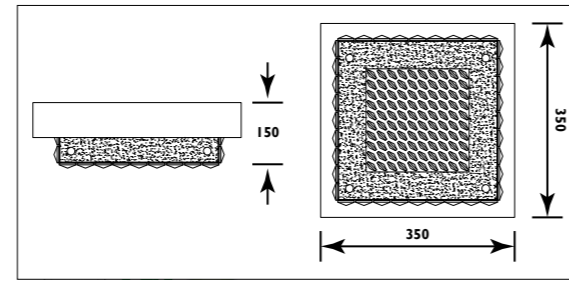

JY0009

JY0009 Metal and glass body with clear crystal						
JY0010 - JY0011 Glass body with clear crystal						
Code	Class	IP	QC	Lamp/s LED (Factory fitted) 4000K	Lumen 	Colour/s Chrome/ clear
JY0009	I	20	21	18w	1440	•
JY0010	I	20	21	18w	1440	•
JY0011	I	20	21	18w	1440	•

JY0012 Metal and glass body with clear crystal						
JY0013 - JY0014 Glass body with clear crystal						
Code	Class	IP	QC	Lamp/s LED (Factory fitted) 4000K	Lumen 	Colour/s Chrome/ clear
JY0012	I	20	21	18w	1440	•
JY0013	I	20	21	18w	1440	•
JY0014	I	20	21	18w	1440	•