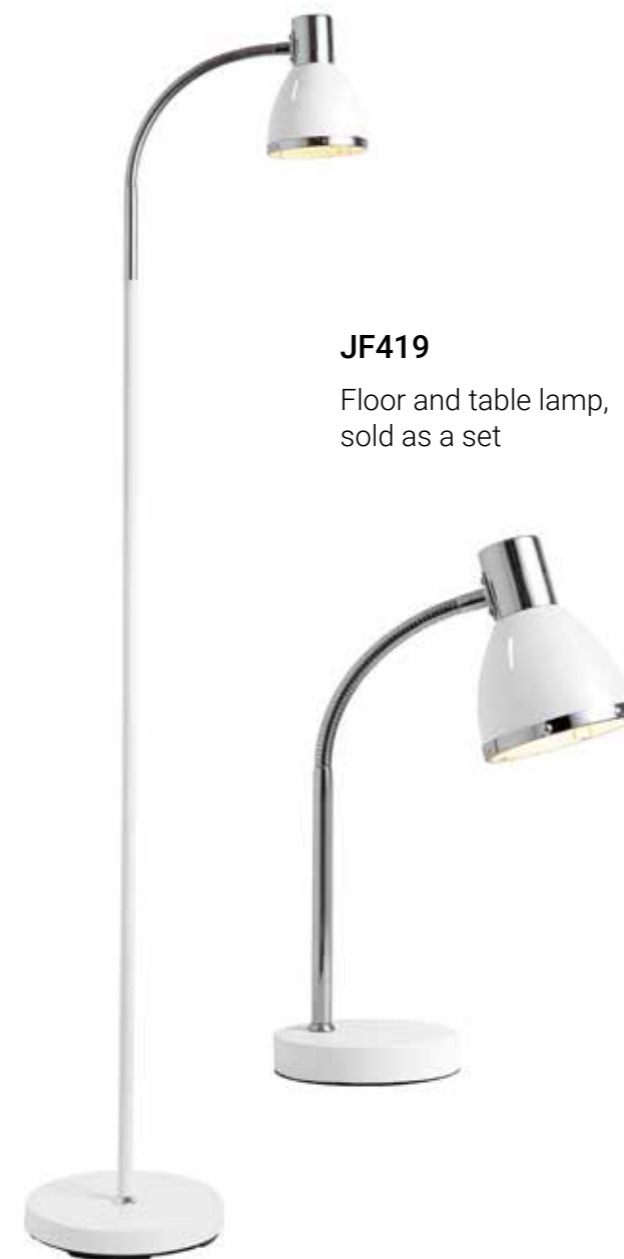

JF419

Floor and table lamp,
sold as a set

Metal body						
Code	Class	IP	QC	Lamp/s		Colour/s
				Base	Max	
JF419	II	20	21		40w	 Chrome body/ white shade