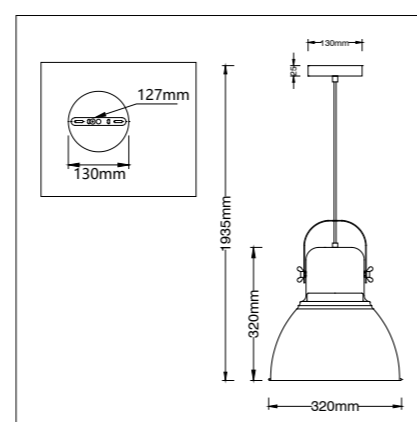

PF0012WH • PF0012GY

Metal body							
Code	Class	IP	QC	Lamp/s		Colour/s	
				Base	Max	White	Grey
PF0012WH	I	20	21	E27	40w	•	
PF0012GY	I	20	21	E27	40w		•