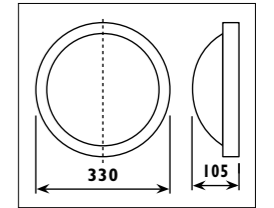

JD91

Metal body with opal bayonet lock-on glass shade						
Code	Class	IP	QC	Lamp/s		Colour/s
				Base	Max	
JD73	I	20	21	E27	1 x 60w	• Satin chrome body White glass

Metal body with opal bayonet lock-on glass							
Code	Class	IP	QC	Lamp/s		Colour/s	
				Base	Max	Satin chrome body White glass	Satin silver body White glass
JD90	I	20	21	E27	1 x 60w	•	•
JD91	I	20	21	E27	2 x 60w	•	•
JD92	I	20	21	E27	1 x 60w	•	•
JD93	I	20	21	E27	2 x 60w	•	•