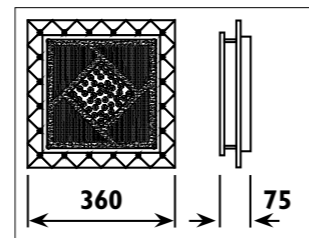

JY0011

JY0009 Metal and glass body with clear crystal						
JY0010 - JY0011 Glass body with clear crystal						
Code	Class	IP	QC	Lamp/s LED (Factory fitted) 4000K	Lumen 	Colour/s Chrome/ clear
JY0009	I	20	21	18w	1440	•
JY0010	I	20	21	18w	1440	•
JY0011	I	20	21	18w	1440	•

JY0012 Metal and glass body with clear crystal						
JY0013 - JY0014 Glass body with clear crystal						
Code	Class	IP	QC	Lamp/s LED (Factory fitted) 4000K	Lumen 	Colour/s Chrome/ clear
JY0012	I	20	21	18w	1440	•
JY0013	I	20	21	18w	1440	•
JY0014	I	20	21	18w	1440	•