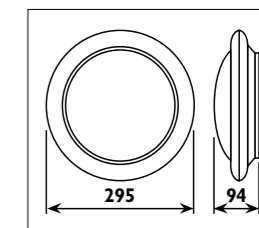

WT6A

Die-cast aluminium body with glass lens							
Code	Class	IP	QC	Lamp/s		Colour/s	
				Base	Max	Black	Matt white
WT35	I	54	22	E27	1 x 60w	•	•
WT36	I	54	22	E27	2 x 60w		•

Die-cast aluminium body with glass lens							
Code	Class	IP	QC	Lamp/s		Colour/s	
				Base	Max	Black	White
WT6A	I	54	22	E27	60w	•	•
WT6E	I	54	22	E27	60w		•