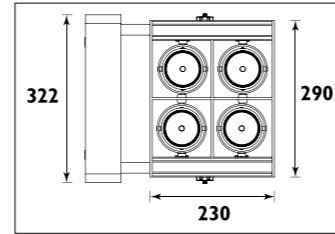

Steel conversion bracket with lampholder and terminal box				
Code	Class	IP	Function	Lamp/s 230v GU10 PAR16
HG11	I	20	Conversion bracket for fixed and adjustable downlights	50w

SPOTLIGHTS

LGX04SX-SSNW
LGX04SX-WNW