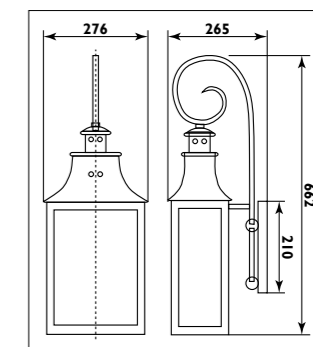

LS0003-SBK

Metal and glass						
Code	Class	IP	QC	Lamp/s		Colour/s
				Base	Max	
LS0001-SBK	I	23	31		60w	•
LS0002-SBK	I	23	31		60w	•

Metal and glass						
Code	Class	IP	QC	Lamp/s		Colour/s
				Base	Max	
LS0003-SBK	I	23	31		2 x 40w	•