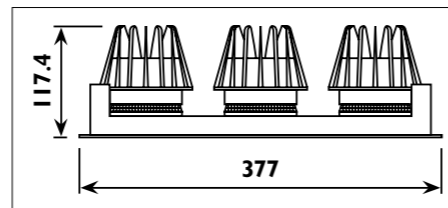

LDL057/3

Aluminium body								
Code	Class	IP	QC	Lamp/s	Lumen	Colour/s		
				LED (Factory fitted) 4000K	Dimmable		Satin silver/black	White
LDL056/2	II	20	21	2 x 25.5w	2900	•	•	
LDL056/2	II	20	21	2 x 25.5w	2900	•	•	•
LDL057/3	II	20	21	3 x 25.5w	3100	•	•	

Die-cast aluminium and iron							
Code	Class	IP	QC	Lamp/s	Cutout (mm)	Lumen	Colour/s
				LED (Factory fitted) 4000K			Black body/white frame
PRT0029	II	20	24	2 x 30w	320 x 160	4900	•
PRT0030	II	20	24	2 x 25w	256 x 120	3400	•