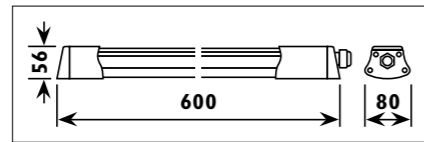

LG001

PC Housing					
Code	Class	IP	Lamp/s LED (Factory fitted) 4000K	Lumen 	Colour/s White/clear
LG001	II	65	20w	1 800	•
LG002	II	65	40w	3 600	•
LG003	II	65	50w	4 500	•

Polycarbonate body and diffuser						
Code	Class	IP	QC	Lamp/s		Colour/s White
				Base LED tube T8	Max	
KKB60	II	65	34	G13	1 x 9w	•
KKB61	II	65	34	G13	2 x 9w	•
KKB62	II	65	34	G13	1 x 18w	•
KKB63	II	65	34	G13	2 x 18w	•
KKB64	II	65	34	G13	1 x 24w	•
KKB65	II	65	34	G13	2 x 24w	•

EMPTY BODIES ONLY.