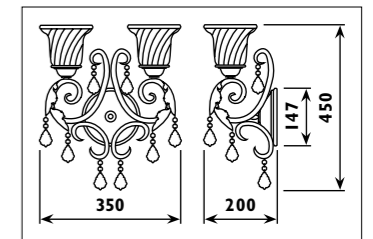

JP071

Metal and polyresin body, alabaster glass shade with crystal drops						
Code	Class	IP	QC	Lamp/s		Colour/s
				Base	Max	
						 Bronze body Amber glass Clear crystal
JP070	I	20	21	E27	1 x 60w	•
JP071	I	20	21	E27	2 x 60w	•