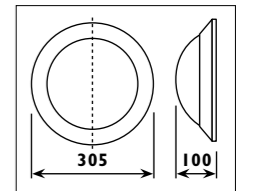

JD92

Metal body with opal bayonet lock-on glass shade						
Code	Class	IP	QC	Lamp/s		Colour/s
				Base	Max	
JD73	I	20	21	E27	1 x 60w	• Satin chrome body White glass

Metal body with opal bayonet lock-on glass							
Code	Class	IP	QC	Lamp/s		Colour/s	
				Base	Max	Satin chrome body White glass	Satin silver body White glass
JD90	I	20	21	E27	1 x 60w	•	•
JD91	I	20	21	E27	2 x 60w	•	•
JD92	I	20	21	E27	1 x 60w	•	•
JD93	I	20	21	E27	2 x 60w	•	•