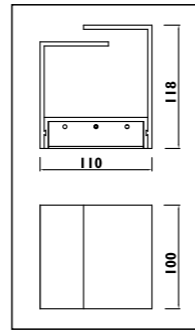

LWL005

Aluminium body							
Code	Class	IP	QC	Lamp/s LED (Factory fitted) 4000K	Lumen 	Colour/s White body Satin silver body	
LWL005	II	20	21	4.5w	300	•	•
LWL006	II	20	21	4.5w	300	•	•
LWL009	II	20	21	4.5w	300	•	•

LWL010 - LWL011 - LWL013 Aluminium body										
LWL004 Metal body										
Code	Class	IP	QC	Lamp/s LED (Factory fitted) 4000K	Lumen 	Colour/s White body Satin silver body Aluminium White				
LWL010	II	20	21	1 x 4.5w	380	•	•			•
LWL011	II	20	21	2 x 4.5w	1000	•	•			•
LWL013	II	20	21	1 x 4.5w	380	•	•			•
LWL004	I	20	21	6 x 1w	480				•	•