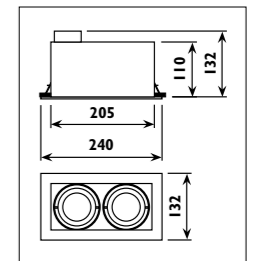

CB62

Steel body with anodised aluminium reflector									
Code	Class	IP	QC	Lamp/s	Cutout	Clearance	Colour/s	Accessories	
				12v GU5,3 MR16	(mm)	Height (mm)	White body/Silver reflector	Slab box & Slab lid	
				Transformer required				L 4-6	
CB04	III	20	21	50w	•	Ø 100	96	•	•

CB51 Steel body									
CB61 • CB62 Steel and die-cast aluminium body									
Code	Class	IP	QC	Lamp/s	Cutout	Feature/s	Colour/s	Accessories	Options
				12v GU5,3 MR16	(mm)	Outer tilt	Inner tilt	Satin chrome	Satin silver
				Transformer required				Slab box & Slab lid	230v versions
								L 4-6	B 43
CB51	III	20	21	1 x 50w	•	72 x 82		•	•
CB61	III	20	21	1 x 50w	•	115 x 115	90°	45°	
CB62	III	20	21	2 x 50w	•	115 x 220	90°	45°