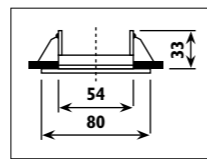

Empty body only
Lampholder required

ICB15

Empty body only
Lampholder required

Empty body only
Lampholder required

Empty body only
Lampholder required

Steel body												
Code	Class	IP	QC	Lamp/s		Transformer required (for 12v)	Cutout (mm)	Colour/s		Accessories		
				12v GU5,3 MR16	230v GU10 PAR16			Satin chrome	White	Lampholder	Conversion bracket	Slab box & Slab lid
ICB15	III	20	21	50w	50w	•	Ø 60	•	•	HH900 • HH901	HG11	•
ICC51	III	20	21	50w	50w	•	Ø 85	•	•	HH900 • HH901	HG11	•

Die-cast aluminium body												
Code	Class	IP	QC	Lamp/s		Transformer required (for 12v)	Cutout (mm)	Colour/s		Accessories		
				12v GU5,3 MR16	230v GU10 PAR16			Satin chrome	White	Lampholder	Conversion bracket	Slab box & Slab lid
ICB17	III	20	21	50w	50w	•	Ø 62	•	•	HH900 • HH901	HG11	•
ICC21	III	20	21	50w	50w	•	Ø 75	•	•	HH900 • HH901	HG11	•