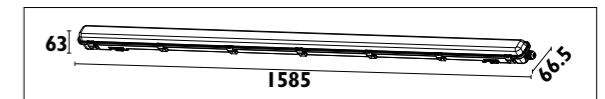

PC Housing					
Code	Class	IP	Lamp/s LED (Factory fitted) 4000K	Lumen 	Colour/s White/clear
LG001	II	65	20w	1 800	•
LG002	II	65	40w	3 600	•
LG003	II	65	50w	4 500	•

KKB64

Polycarbonate body and diffuser						
Code	Class	IP	QC	Lamp/s		Colour/s White
				Base LED tube T8	Max	
KKB60	II	65	34	G13	1 x 9w	•
KKB61	II	65	34	G13	2 x 9w	•
KKB62	II	65	34	G13	1 x 18w	•
KKB63	II	65	34	G13	2 x 18w	•
KKB64	II	65	34	G13	1 x 24w	•
KKB65	II	65	34	G13	2 x 24w	•

EMPTY BODIES ONLY.