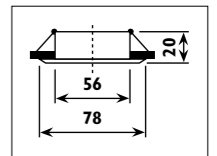

CB77

CC39 Die-cast aluminium body with twist-off ring												
CB44 - CC44 Die-cast aluminium body												
Code	Class	IP	QC	Lamp/s	Cutout	Clearance	Feature/s	Colour/s		Accessories		
				12v GU5,3 MR16 Transformer required	(mm)	Height (mm)	Tilt	Satin chrome	White	Conversion bracket B 56	Slab box & Slab lid L 4-6	
CB44	III	20	22	50w	•	Ø 63	60	•	•	HG11	•	
CC39	III	20	22	50w	•	Ø 82	65	20°	•	HG11	•	
CC44	III	20	22	50w	•	Ø 72	60	35°	•	HG11	•	

CNC aluminium body												
Code	Class	IP	QC	Lamp/s	Cutout	Clearance	Feature/s	Colour/s	Accessories			
				12v GU5,3 MR16 Transformer required	(mm)	Height (mm)	Tilt	Aluminium	Conversion bracket B 56	Slab box & Slab lid L 4-6		
CB76	III	20	32	50w	•	Ø 60	70	•	HG11	•		
CB77	III	20	32	50w	•	Ø 60	70	•	HG11	•		
CC77	III	20	32	50w	•	Ø 67	70	43°	HG11	•