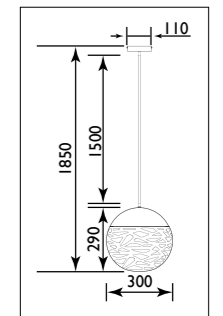

JC178W

Metal body						
Code	Class	IP	QC	Lamp/s		Colour/s
				Base	Max	
JC177W	I	20	21	E27	28w	•
JC178W	I	20	21	E27	28w	•