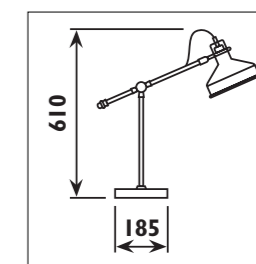

JF0002WH • JF0002GY