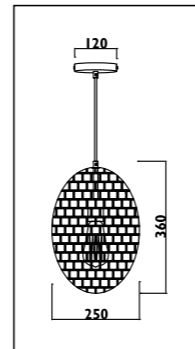

JC156

Metal body						
Code	Class	IP	QC	Lamp/s		Colour/s
				Base	Max	
JC155	I	20	21	E27	40w	•
JC156	I	20	21	E27	40w	•

Recommended décor lamps to compliment above fittings:

Metal body						
Code	Class	IP	QC	Lamp/s		Colour/s
				Base	Max	
JC157	I	20	21	E27	3 x 40w	•

Recommended décor lamps to compliment above fittings: