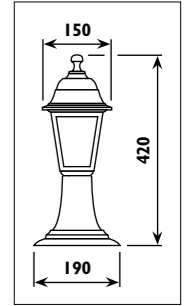

LS482

Polypropylene body and PC lens						
Code	Class	IP	QC	Lamp/s		Coastal use
				Base	Max	
LS488	II	44	23	E27	60w	Black Except high corrosion or acidic areas. 3 year warranty against corrosion.

DMC Body and glass lens							
Code	Class	IP	QC	Lamp/s		Colour/s	Coastal use
				Base	Max		
LS482	II	44	23	E27	60w	Black Except high corrosion or acidic areas. 3 year warranty against corrosion.	
LS483	II	44	23	E27	60w	Black Except high corrosion or acidic areas. 3 year warranty against corrosion.