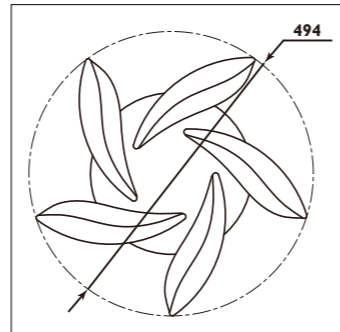

LPN031

LPN027 Aluminium and silicone body						
LPN030 - LPN031 Aluminium and acrylic body						
Code	Class	IP	QC	Lamp/s LED (Factory fitted) 4000K	Lumen 	Colour/s White
LPN027	I	20	21	48w	3000	•
LPN030	I	20	21	30w	2400	•
LPN031	I	20	21	51w	3900	•